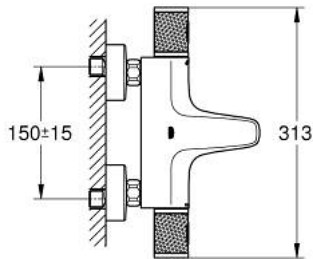

34 830 000 GROHTHERM 1000 PERFORMANCE BATH SAFETY MIXER

PRODUCT DESCRIPTION

- Colour: chrome
- wall mounted
- GROHE CoolTouch safety housing
- GROHE LongLife finish
- GROHE SafeStop - safety button at 38°C
- GROHE SafeStop Plus - optional temperature limiter at 43°C included
- GROHE TurboStat - compact cartridge with wax thermoelement
- GROHE ProGrip - with knurled structure
- integrated stop valve
- GROHE AquaDimmer with multiple function:
- FlowControl Button - One-button switch to full water flow

- flow control

- diverter: bath/shower

- shower bottom outlet 1/2"
- mousseur
- built-in non-return valves
- dirt strainers
- protected against backflow
- S-unions
- metal rosette

34 830 000 GROHTHERM 1000 PERFORMANCE BATH SAFETY MIXER

SPARE PARTS, August 2020 – now

- 1: Shut-off handle (Spare part-nr. 49162000)
 - 2: Stop (Spare part-nr. 47977000)
 - 3: Aquadimmer (Spare part-nr. 12433000)
 - 4: Water flow (Spare part-nr. 47751000)
 - 5: Shut-off handle (Spare part-nr. 49160000)
 - 6: Fitting ring (Spare part-nr. 47743000)
 - 7: Thermostatic compact cartridge 1/2" (Spare part-nr. 47439000)
 - 8: Race (Spare part-nr. 47975000)
 - 9: Mousseur (Spare part-nr. 13952000)
 - 10: Non-return valve (Spare part-nr. 08565000)
 - 11: Non-return valve (Spare part-nr. 47189000)
 - 11.1: Dirt strainer (Spare part-nr. 0726400M)
 - 11.2: Non-return valve (Spare part-nr. 08565000)
 - 11.3: O-ring $\varnothing 17 \times \varnothing 2$ (Spare part-nr. 0305500M)
 - 12: S-union (Spare part-nr. 12662000)
 - 13: Extension 3/4", 20 mm (Spare part-nr. 0713000M)*
 - 14: Special spanner (Spare part-nr. 19377000)*
 - 15: Socket Spanner (Spare part-nr. 19332000)*
 - 16: GROHE TurboStat cartridge 1/2" (Spare part-nr. 47175000)*
- * Optional accessories