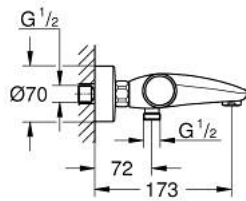

34 830 000 GROHTHERM 1000 PERFORMANCE BATH SAFETY MIXER

PRODUCT DESCRIPTION

- Colour: chrome
- wall mounted
- GROHE CoolTouch safety housing
- GROHE LongLife finish
- GROHE SafeStop - safety button at 38°C
- GROHE SafeStop Plus - optional temperature limiter at 43°C included
- GROHE TurboStat - compact cartridge with wax thermoelement
- GROHE ProGrip - with knurl structure
- integrated stop valve
- GROHE AquaDimmer with multiple function:
 - integrated GROHE EcoButton
 - flow control
 - diverter: bath/shower
- shower bottom outlet 1/2"
- mousseur
- built-in non-return valves
- dirt strainers
- protected against backflow
- S-unions
- metal rosette

34 830 000 GROHTHERM 1000 PERFORMANCE BATH SAFETY MIXER

SPARE PARTS, August 2020 – now

- 1: Shut-off handle (Spare part-nr. 49162000)
- 2: Stop (Spare part-nr. 47977000)
- 3: Aquadimmer (Spare part-nr. 12433000)
- 4: Water flow (Spare part-nr. 47751000)
- 5: Shut-off handle (Spare part-nr. 49160000)
- 6: Fitting ring (Spare part-nr. 47743000)
- 7: Thermostatic compact cartridge 1/2" (Spare part-nr. 47439000)
- 8: Race (Spare part-nr. 47975000)
- 9: Mousseur (Spare part-nr. 13952000)
- 10: Non-return valve (Spare part-nr. 08565000)
- 11: Non-return valve (Spare part-nr. 47189000)
- 11.1: Dirt strainer (Spare part-nr. 0726400M)
- 11.2: Non-return valve (Spare part-nr. 08565000)
- 11.3: O-ring $\varnothing 17 \times \varnothing 2$ (Spare part-nr. 0305500M)
- 12: S-union (Spare part-nr. 12662000)
- 13: Extension 3/4", 20 mm (Spare part-nr. 0713000M)*
- 14: Special spanner (Spare part-nr. 19377000)*
- 15: Socket Spanner (Spare part-nr. 19332000)*
- 16: GROHE TurboStat cartridge 1/2" (Spare part-nr. 47175000)*