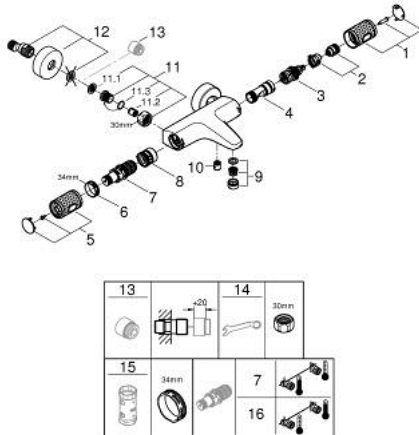

34 830 000 GROHTHERM 1000 PERFORMANCE BATH SAFETY MIXER

PRODUCT DESCRIPTION

- Colour: chrome
- wall mounted
- GROHE CoolTouch safety housing
- GROHE LongLife finish
- GROHE SafeStop - safety button at 38°C
- GROHE SafeStop Plus - optional temperature limiter at 43°C included
- GROHE TurboStat - compact cartridge with wax thermoelement
- GROHE ProGrip - with knurl structure
- integrated stop valve
- GROHE AquaDimmer with multiple function:
 - integrated GROHE EcoButton
 - flow control
 - diverter: bath/shower
- shower bottom outlet 1/2"
- mousseur
- built-in non-return valves
- dirt strainers
- protected against backflow
- S-unions
- metal rosette

34 830 000 GROHTHERM 1000 PERFORMANCE BATH SAFETY MIXER

SPARE PARTS, August 2020 – now

- 1: Shut-off handle (Spare part-nr. 49162000)
- 2: Stop (Spare part-nr. 47977000)
- 3: Aquadimmer (Spare part-nr. 12433000)
- 4: Water flow (Spare part-nr. 47751000)
- 5: Shut-off handle (Spare part-nr. 49160000)
- 6: Fitting ring (Spare part-nr. 47743000)
- 7: Thermostatic compact cartridge 1/2" (Spare part-nr. 47439000)
- 8: Race (Spare part-nr. 47975000)
- 9: Mousseur (Spare part-nr. 13952000)
- 10: Non-return valve (Spare part-nr. 08565000)
- 11: Non-return valve (Spare part-nr. 47189000)
- 11.1: Dirt strainer (Spare part-nr. 0726400M)
- 11.2: Non-return valve (Spare part-nr. 08565000)
- 11.3: O-ring $\varnothing 17 \times \varnothing 2$ (Spare part-nr. 0305500M)
- 12: S-union (Spare part-nr. 12662000)
- 13: Extension 3/4", 20 mm (Spare part-nr. 0713000M)*
- 14: Special spanner (Spare part-nr. 19377000)*
- 15: Socket Spanner (Spare part-nr. 19332000)*
- 16: GROHE TurboStat cartridge 1/2" (Spare part-nr. 47175000)*