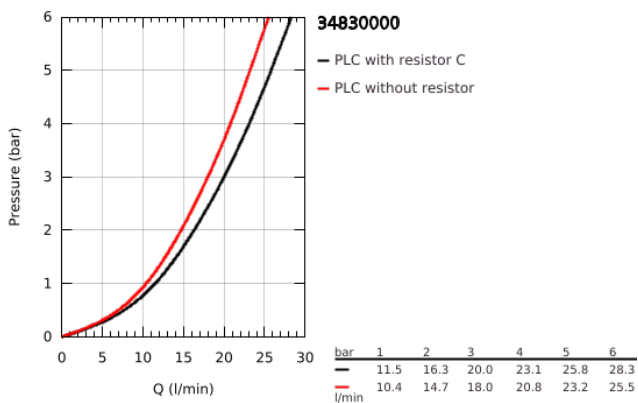

34 830 000 GROHTHERM 1000 PERFORMANCE BATH SAFETY MIXER

PRODUCT DESCRIPTION

- Colour: chrome
- wall mounted
- GROHE CoolTouch safety housing
- GROHE LongLife finish
- GROHE SafeStop - safety button at 38°C
- GROHE SafeStop Plus - optional temperature limiter at 43°C included
- GROHE TurboStat - compact cartridge with wax thermoelement
- GROHE ProGrip - with knurled structure
- integrated stop valve
- GROHE AquaDimmer with multiple function:
- FlowControl Button - One-button switch to full water flow

- flow control

- diverter: bath/shower

- shower bottom outlet 1/2"
- mousseur
- built-in non-return valves
- dirt strainers
- protected against backflow
- S-unions
- metal rosette

34 830 000 GROHTHERM 1000 PERFORMANCE BATH SAFETY MIXER