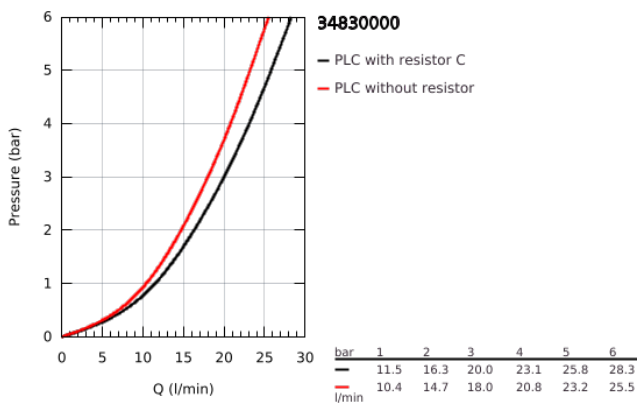

34 830 000 GROHTHERM 1000 PERFORMANCE BATH SAFETY MIXER

PRODUCT DESCRIPTION

- Colour: chrome
- wall mounted
- GROHE CoolTouch safety housing
- GROHE LongLife finish
- GROHE SafeStop - safety button at 38°C
- GROHE SafeStop Plus - optional temperature limiter at 43°C included
- GROHE TurboStat - compact cartridge with wax thermoelement
- GROHE ProGrip - with knurl structure
- integrated stop valve
- GROHE AquaDimmer with multiple function:
 - integrated GROHE EcoButton
 - flow control
 - diverter: bath/shower
- shower bottom outlet 1/2"
- mousseur
- built-in non-return valves
- dirt strainers
- protected against backflow
- S-unions
- metal rosette

34 830 000 GROHTHERM 1000 PERFORMANCE BATH SAFETY MIXER

SPARE PARTS, August 2020 – now

- 1: Shut-off handle (Spare part-nr. 49162000)
- 2: Stop (Spare part-nr. 47977000)
- 3: Aquadimmer (Spare part-nr. 12433000)
- 4: Water flow (Spare part-nr. 47751000)
- 5: Shut-off handle (Spare part-nr. 49160000)
- 6: Fitting ring (Spare part-nr. 47743000)
- 7: Thermostatic compact cartridge 1/2" (Spare part-nr. 47439000)
- 8: Race (Spare part-nr. 47975000)
- 9: Mousseur (Spare part-nr. 13952000)
- 10: Non-return valve (Spare part-nr. 08565000)
- 11: Non-return valve (Spare part-nr. 47189000)
- 11.1: Dirt strainer (Spare part-nr. 0726400M)
- 11.2: Non-return valve (Spare part-nr. 08565000)
- 11.3: O-ring $\varnothing 17 \times \varnothing 2$ (Spare part-nr. 0305500M)
- 12: S-union (Spare part-nr. 12662000)
- 13: Extension 3/4", 20 mm (Spare part-nr. 0713000M)*
- 14: Special spanner (Spare part-nr. 19377000)*
- 15: Socket Spanner (Spare part-nr. 19332000)*
- 16: GROHE TurboStat cartridge 1/2" (Spare part-nr. 47175000)*