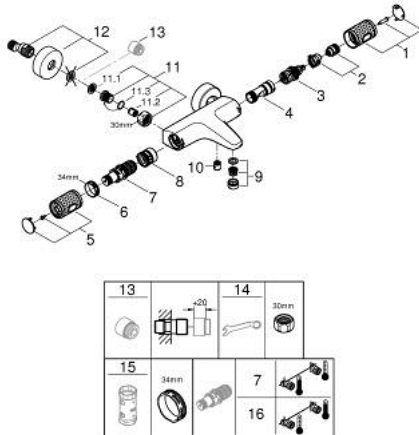

34 830 000 GROHTHERM 1000 PERFORMANCE BATH SAFETY MIXER

PRODUCT DESCRIPTION

- Colour: chrome
- wall mounted
- GROHE CoolTouch safety housing
- GROHE LongLife finish
- GROHE SafeStop - safety button at 38°C
- GROHE SafeStop Plus - optional temperature limiter at 43°C included
- GROHE TurboStat - compact cartridge with wax thermoelement
- GROHE ProGrip - with knurled structure
- integrated stop valve
- GROHE AquaDimmer with multiple function:
- FlowControl Button - One-button switch to full water flow

- flow control

- diverter: bath/shower

- shower bottom outlet 1/2"
- mousseur
- built-in non-return valves
- dirt strainers
- protected against backflow
- S-unions
- metal rosette

34 830 000 GROHTHERM 1000 PERFORMANCE BATH SAFETY MIXER

SPARE PARTS, August 2020 – now

- 1: Shut-off handle (Spare part-nr. 49162000)
 - 2: Stop (Spare part-nr. 47977000)
 - 3: Aquadimmer (Spare part-nr. 12433000)
 - 4: Water flow (Spare part-nr. 47751000)
 - 5: Shut-off handle (Spare part-nr. 49160000)
 - 6: Fitting ring (Spare part-nr. 47743000)
 - 7: Thermostatic compact cartridge 1/2" (Spare part-nr. 47439000)
 - 8: Race (Spare part-nr. 47975000)
 - 9: Mousseur (Spare part-nr. 13952000)
 - 10: Non-return valve (Spare part-nr. 08565000)
 - 11: Non-return valve (Spare part-nr. 47189000)
 - 11.1: Dirt strainer (Spare part-nr. 0726400M)
 - 11.2: Non-return valve (Spare part-nr. 08565000)
 - 11.3: O-ring $\varnothing 17 \times \varnothing 2$ (Spare part-nr. 0305500M)
 - 12: S-union (Spare part-nr. 12662000)
 - 13: Extension 3/4", 20 mm (Spare part-nr. 0713000M)*
 - 14: Special spanner (Spare part-nr. 19377000)*
 - 15: Socket Spanner (Spare part-nr. 19332000)*
 - 16: GROHE TurboStat cartridge 1/2" (Spare part-nr. 47175000)*
- * Optional accessories