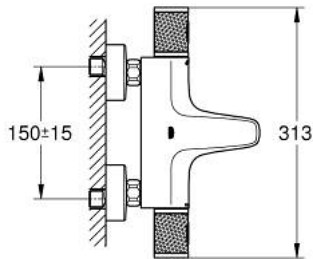

34 830 000 GROHTHERM 1000 PERFORMANCE BATH SAFETY MIXER

PRODUCT DESCRIPTION

- Colour: chrome
- wall mounted
- GROHE CoolTouch safety housing
- GROHE LongLife finish
- GROHE SafeStop - safety button at 38°C
- GROHE SafeStop Plus - optional temperature limiter at 43°C included
- GROHE TurboStat - compact cartridge with wax thermoelement
- GROHE ProGrip - with knurl structure
- integrated stop valve
- GROHE AquaDimmer with multiple function:
 - integrated GROHE EcoButton
 - flow control
 - diverter: bath/shower
- shower bottom outlet 1/2"
- mousseur
- built-in non-return valves
- dirt strainers
- protected against backflow
- S-unions
- metal rosette

34 830 000 GROHTHERM 1000 PERFORMANCE BATH SAFETY MIXER

SPARE PARTS, August 2020 – now

- 1: Shut-off handle (Spare part-nr. 49162000)
- 2: Stop (Spare part-nr. 47977000)
- 3: Aquadimmer (Spare part-nr. 12433000)
- 4: Water flow (Spare part-nr. 47751000)
- 5: Shut-off handle (Spare part-nr. 49160000)
- 6: Fitting ring (Spare part-nr. 47743000)
- 7: Thermostatic compact cartridge 1/2" (Spare part-nr. 47439000)
- 8: Race (Spare part-nr. 47975000)
- 9: Mousseur (Spare part-nr. 13952000)
- 10: Non-return valve (Spare part-nr. 08565000)
- 11: Non-return valve (Spare part-nr. 47189000)
- 11.1: Dirt strainer (Spare part-nr. 0726400M)
- 11.2: Non-return valve (Spare part-nr. 08565000)
- 11.3: O-ring $\varnothing 17 \times \varnothing 2$ (Spare part-nr. 0305500M)
- 12: S-union (Spare part-nr. 12662000)
- 13: Extension 3/4", 20 mm (Spare part-nr. 0713000M)*
- 14: Special spanner (Spare part-nr. 19377000)*
- 15: Socket Spanner (Spare part-nr. 19332000)*
- 16: GROHE TurboStat cartridge 1/2" (Spare part-nr. 47175000)*