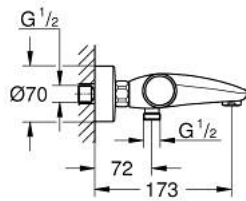

34 830 000 GROHTHERM 1000 PERFORMANCE BATH SAFETY MIXER

PRODUCT DESCRIPTION

- Colour: chrome
- wall mounted
- GROHE CoolTouch safety housing
- GROHE LongLife finish
- GROHE SafeStop - safety button at 38°C
- GROHE SafeStop Plus - optional temperature limiter at 43°C included
- GROHE TurboStat - compact cartridge with wax thermoelement
- GROHE ProGrip - with knurled structure
- integrated stop valve
- GROHE AquaDimmer with multiple function:
- FlowControl Button - One-button switch to full water flow

- flow control

- diverter: bath/shower

- shower bottom outlet 1/2"
- mousseur
- built-in non-return valves
- dirt strainers
- protected against backflow
- S-unions
- metal rosette

34 830 000 GROHTHERM 1000 PERFORMANCE BATH SAFETY MIXER

SPARE PARTS, August 2020 – now

- 1: Shut-off handle (Spare part-nr. 49162000)
 - 2: Stop (Spare part-nr. 47977000)
 - 3: Aquadimmer (Spare part-nr. 12433000)
 - 4: Water flow (Spare part-nr. 47751000)
 - 5: Shut-off handle (Spare part-nr. 49160000)
 - 6: Fitting ring (Spare part-nr. 47743000)
 - 7: Thermostatic compact cartridge 1/2" (Spare part-nr. 47439000)
 - 8: Race (Spare part-nr. 47975000)
 - 9: Mousseur (Spare part-nr. 13952000)
 - 10: Non-return valve (Spare part-nr. 08565000)
 - 11: Non-return valve (Spare part-nr. 47189000)
 - 11.1: Dirt strainer (Spare part-nr. 0726400M)
 - 11.2: Non-return valve (Spare part-nr. 08565000)
 - 11.3: O-ring $\varnothing 17 \times \varnothing 2$ (Spare part-nr. 0305500M)
 - 12: S-union (Spare part-nr. 12662000)
 - 13: Extension 3/4", 20 mm (Spare part-nr. 0713000M)*
 - 14: Special spanner (Spare part-nr. 19377000)*
 - 15: Socket Spanner (Spare part-nr. 19332000)*
 - 16: GROHE TurboStat cartridge 1/2" (Spare part-nr. 47175000)*
- * Optional accessories