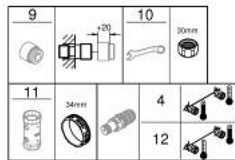

## 34 827 KF0 GROHTHERM 1000 PERFORMANCE SHOWER SAFETY MIXER

### PRODUCT DESCRIPTION

- Colour: phantom black
- wall mounted
- GROHE CoolTouch safety housing
- GROHE SafeStop - safety button at 38°C
- GROHE SafeStop Plus - optional temperature limiter at 43°C included
- GROHE TurboStat - compact cartridge with wax thermoelement
- GROHE ProGrip - with knurl structure
- integrated stop valve
- volume handle with GROHE EcoButton
- ceramic headpart 1/2", 180°
- shower bottom outlet 1/2"
- built-in non-return valves
- dirt strainers
- protected against backflow
- S-unions
- metal rosette

### SPARE PARTS, February 2023 – now

- 1: GRT 1000 Performance shut-off handle (Spare part-nr. 49160KF0)
  - 2: Ceramic headpart, 1/2" (Spare part-nr. 45346000)
  - 2.1: O-ring  $\varnothing 18,2 \times \varnothing 1,7$  (Spare part-nr. 0392400M)
  - 3: Fitting ring (Spare part-nr. 47743000)
  - 4: Thermostatic compact cartridge 1/2" (Spare part-nr. 47439000)
  - 5: Race (Spare part-nr. 47975000)
  - 6: Non-return valve (Spare part-nr. 08565000)
  - 7: non-return valves (Spare part-nr. 47189KF0)
  - 7.1: Dirt strainer (Spare part-nr. 0726400M)
  - 7.2: Non-return valve (Spare part-nr. 08565000)
  - 7.3: O-ring  $\varnothing 17 \times \varnothing 2$  (Spare part-nr. 0305500M)
  - 8: S-union (Spare part-nr. 12662KF0)
  - 9: Extension 3/4", 20 mm (Spare part-nr. 0713000M)\*
  - 10: Special spanner (Spare part-nr. 19377000)\*
  - 11: Socket Spanner (Spare part-nr. 19332000)\*
  - 12: GROHE TurboStat cartridge 1/2" (Spare part-nr. 47175000)\*
- \* Optional accessories