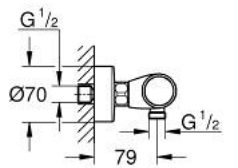

34 827 KF0 GROHTHERM 1000 PERFORMANCE SHOWER SAFETY MIXER

PRODUCT DESCRIPTION

- Colour: phantom black
- wall mounted
- GROHE CoolTouch safety housing
- GROHE SafeStop - safety button at 38°C
- GROHE SafeStop Plus - optional temperature limiter at 43°C included
- GROHE TurboStat - compact cartridge with wax thermoelement
- GROHE ProGrip - with knurled structure
- integrated stop valve
- volume handle with FlowControl Button (button with individually adjustable stop)
- ceramic headpart 1/2", 180°
- shower bottom outlet 1/2"
- built-in non-return valves
- dirt strainers
- protected against backflow
- S-unions
- metal rosette

34 827 KF0 GROHTHERM 1000 PERFORMANCE SHOWER SAFETY MIXER

SPARE PARTS, February 2023 – now

- 1: GRT 1000 Performance shut-off handle (Spare part-nr. 49160KF0)
 - 2: Ceramic headpart, 1/2" (Spare part-nr. 45346000)
 - 2.1: O-ring $\varnothing 18,2 \times \varnothing 1,7$ (Spare part-nr. 0392400M)
 - 3: Fitting ring (Spare part-nr. 47743000)
 - 4: Thermostatic compact cartridge 1/2" (Spare part-nr. 47439000)
 - 5: Race (Spare part-nr. 47975000)
 - 6: Non-return valve (Spare part-nr. 08565000)
 - 7: non-return valves (Spare part-nr. 47189KF0)
 - 7.1: Dirt strainer (Spare part-nr. 0726400M)
 - 7.2: Non-return valve (Spare part-nr. 08565000)
 - 7.3: O-ring $\varnothing 17 \times \varnothing 2$ (Spare part-nr. 0305500M)
 - 8: S-union (Spare part-nr. 12662KF0)
 - 9: Extension 3/4", 20 mm (Spare part-nr. 0713000M)*
 - 10: Special spanner (Spare part-nr. 19377000)*
 - 11: Socket Spanner (Spare part-nr. 19332000)*
 - 12: GROHE TurboStat cartridge 1/2" (Spare part-nr. 47175000)*
- * Optional accessories