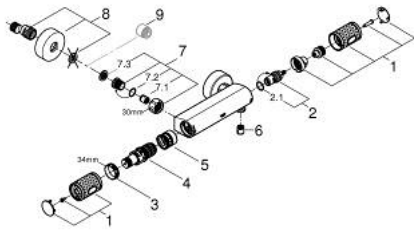

## 34 827 KF0 GROHTHERM 1000 PERFORMANCE SHOWER SAFETY MIXER

### PRODUCT DESCRIPTION

- Colour: phantom black
- wall mounted
- GROHE CoolTouch safety housing
- GROHE SafeStop - safety button at 38°C
- GROHE SafeStop Plus - optional temperature limiter at 43°C included
- GROHE TurboStat - compact cartridge with wax thermoelement
- GROHE ProGrip - with knurl structure
- integrated stop valve
- volume handle with GROHE EcoButton
- ceramic headpart 1/2", 180°
- shower bottom outlet 1/2"
- built-in non-return valves
- dirt strainers
- protected against backflow
- S-unions
- metal rosette

### SPARE PARTS, February 2023 – now

- 1: GRT 1000 Performance shut-off handle (Spare part-nr. 49160KF0)
  - 2: Ceramic headpart, 1/2" (Spare part-nr. 45346000)
  - 2.1: O-ring  $\varnothing 18,2 \times \varnothing 1,7$  (Spare part-nr. 0392400M)
  - 3: Fitting ring (Spare part-nr. 47743000)
  - 4: Thermostatic compact cartridge 1/2" (Spare part-nr. 47439000)
  - 5: Race (Spare part-nr. 47975000)
  - 6: Non-return valve (Spare part-nr. 08565000)
  - 7: non-return valves (Spare part-nr. 47189KF0)
  - 7.1: Dirt strainer (Spare part-nr. 0726400M)
  - 7.2: Non-return valve (Spare part-nr. 08565000)
  - 7.3: O-ring  $\varnothing 17 \times \varnothing 2$  (Spare part-nr. 0305500M)
  - 8: S-union (Spare part-nr. 12662KF0)
  - 9: Extension 3/4", 20 mm (Spare part-nr. 0713000M)\*
  - 10: Special spanner (Spare part-nr. 19377000)\*
  - 11: Socket Spanner (Spare part-nr. 19332000)\*
  - 12: GROHE TurboStat cartridge 1/2" (Spare part-nr. 47175000)\*
- \* Optional accessories