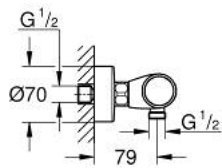

## 34 827 KF0 GROHTHERM 1000 PERFORMANCE SHOWER SAFETY MIXER

### PRODUCT DESCRIPTION

- Colour: phantom black
- wall mounted
- GROHE CoolTouch safety housing
- GROHE SafeStop - safety button at 38°C
- GROHE SafeStop Plus - optional temperature limiter at 43°C included
- GROHE TurboStat - compact cartridge with wax thermoelement
- GROHE ProGrip - with knurl structure
- integrated stop valve
- volume handle with GROHE EcoButton
- ceramic headpart 1/2", 180°
- shower bottom outlet 1/2"
- built-in non-return valves
- dirt strainers
- protected against backflow
- S-unions
- metal rosette

### SPARE PARTS, February 2023 – now

- 1: GRT 1000 Performance shut-off handle (Spare part-nr. 49160KF0)
  - 2: Ceramic headpart, 1/2" (Spare part-nr. 45346000)
  - 2.1: O-ring  $\varnothing 18,2 \times \varnothing 1,7$  (Spare part-nr. 0392400M)
  - 3: Fitting ring (Spare part-nr. 47743000)
  - 4: Thermostatic compact cartridge 1/2" (Spare part-nr. 47439000)
  - 5: Race (Spare part-nr. 47975000)
  - 6: Non-return valve (Spare part-nr. 08565000)
  - 7: non-return valves (Spare part-nr. 47189KF0)
  - 7.1: Dirt strainer (Spare part-nr. 0726400M)
  - 7.2: Non-return valve (Spare part-nr. 08565000)
  - 7.3: O-ring  $\varnothing 17 \times \varnothing 2$  (Spare part-nr. 0305500M)
  - 8: S-union (Spare part-nr. 12662KF0)
  - 9: Extension 3/4", 20 mm (Spare part-nr. 0713000M)\*
  - 10: Special spanner (Spare part-nr. 19377000)\*
  - 11: Socket Spanner (Spare part-nr. 19332000)\*
  - 12: GROHE TurboStat cartridge 1/2" (Spare part-nr. 47175000)\*
- \* Optional accessories