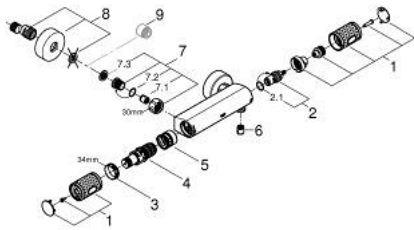

34 827 KF0 GROHTHERM 1000 PERFORMANCE SHOWER SAFETY MIXER

PRODUCT DESCRIPTION

- Colour: phantom black
- wall mounted
- GROHE CoolTouch safety housing
- GROHE SafeStop - safety button at 38°C
- GROHE SafeStop Plus - optional temperature limiter at 43°C included
- GROHE TurboStat - compact cartridge with wax thermoelement
- GROHE ProGrip - with knurled structure
- integrated stop valve
- volume handle with FlowControl Button (button with individually adjustable stop)
- ceramic headpart 1/2", 180°
- shower bottom outlet 1/2"
- built-in non-return valves
- dirt strainers
- protected against backflow
- S-unions
- metal rosette

34 827 KF0 GROHTHERM 1000 PERFORMANCE SHOWER SAFETY MIXER

SPARE PARTS, February 2023 – now

- 1: GRT 1000 Performance shut-off handle (Spare part-nr. 49160KF0)
 - 2: Ceramic headpart, 1/2" (Spare part-nr. 45346000)
 - 2.1: O-ring $\varnothing 18,2 \times \varnothing 1,7$ (Spare part-nr. 0392400M)
 - 3: Fitting ring (Spare part-nr. 47743000)
 - 4: Thermostatic compact cartridge 1/2" (Spare part-nr. 47439000)
 - 5: Race (Spare part-nr. 47975000)
 - 6: Non-return valve (Spare part-nr. 08565000)
 - 7: non-return valves (Spare part-nr. 47189KF0)
 - 7.1: Dirt strainer (Spare part-nr. 0726400M)
 - 7.2: Non-return valve (Spare part-nr. 08565000)
 - 7.3: O-ring $\varnothing 17 \times \varnothing 2$ (Spare part-nr. 0305500M)
 - 8: S-union (Spare part-nr. 12662KF0)
 - 9: Extension 3/4", 20 mm (Spare part-nr. 0713000M)*
 - 10: Special spanner (Spare part-nr. 19377000)*
 - 11: Socket Spanner (Spare part-nr. 19332000)*
 - 12: GROHE TurboStat cartridge 1/2" (Spare part-nr. 47175000)*
- * Optional accessories