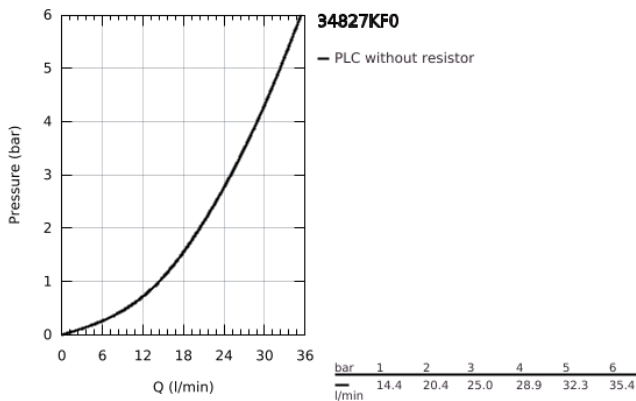

## 34 827 KF0 GROHTHERM 1000 PERFORMANCE SHOWER SAFETY MIXER

### PRODUCT DESCRIPTION

- Colour: phantom black
- wall mounted
- GROHE CoolTouch safety housing
- GROHE SafeStop - safety button at 38°C
- GROHE SafeStop Plus - optional temperature limiter at 43°C included
- GROHE TurboStat - compact cartridge with wax thermoelement
- GROHE ProGrip - with knurl structure
- integrated stop valve
- volume handle with GROHE EcoButton
- ceramic headpart 1/2", 180°
- shower bottom outlet 1/2"
- built-in non-return valves
- dirt strainers
- protected against backflow
- S-unions
- metal rosette