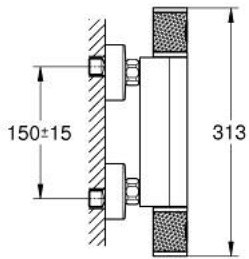

34 827 KF0 GROHTHERM 1000 PERFORMANCE SHOWER SAFETY MIXER

PRODUCT DESCRIPTION

- Colour: phantom black
- wall mounted
- GROHE CoolTouch safety housing
- GROHE SafeStop - safety button at 38°C
- GROHE SafeStop Plus - optional temperature limiter at 43°C included
- GROHE TurboStat - compact cartridge with wax thermoelement
- GROHE ProGrip - with knurled structure
- integrated stop valve
- volume handle with FlowControl Button (button with individually adjustable stop)
- ceramic headpart 1/2", 180°
- shower bottom outlet 1/2"
- built-in non-return valves
- dirt strainers
- protected against backflow
- S-unions
- metal rosette

34 827 KF0 GROHTHERM 1000 PERFORMANCE SHOWER SAFETY MIXER

SPARE PARTS, February 2023 – now

- 1: GRT 1000 Performance shut-off handle (Spare part-nr. 49160KF0)
 - 2: Ceramic headpart, 1/2" (Spare part-nr. 45346000)
 - 2.1: O-ring $\varnothing 18,2 \times \varnothing 1,7$ (Spare part-nr. 0392400M)
 - 3: Fitting ring (Spare part-nr. 47743000)
 - 4: Thermostatic compact cartridge 1/2" (Spare part-nr. 47439000)
 - 5: Race (Spare part-nr. 47975000)
 - 6: Non-return valve (Spare part-nr. 08565000)
 - 7: non-return valves (Spare part-nr. 47189KF0)
 - 7.1: Dirt strainer (Spare part-nr. 0726400M)
 - 7.2: Non-return valve (Spare part-nr. 08565000)
 - 7.3: O-ring $\varnothing 17 \times \varnothing 2$ (Spare part-nr. 0305500M)
 - 8: S-union (Spare part-nr. 12662KF0)
 - 9: Extension 3/4", 20 mm (Spare part-nr. 0713000M)*
 - 10: Special spanner (Spare part-nr. 19377000)*
 - 11: Socket Spanner (Spare part-nr. 19332000)*
 - 12: GROHE TurboStat cartridge 1/2" (Spare part-nr. 47175000)*
- * Optional accessories