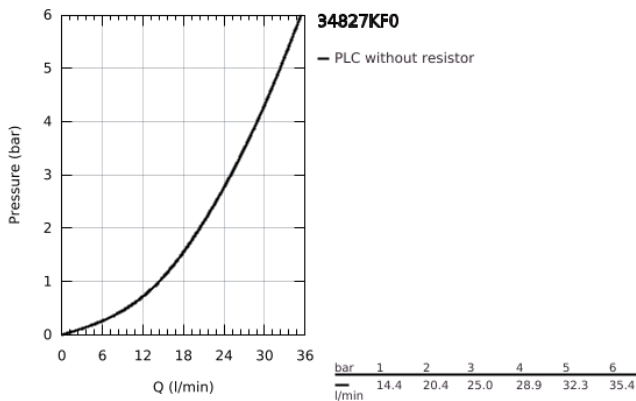

34 827 KF0 GROHTHERM 1000 PERFORMANCE SHOWER SAFETY MIXER

PRODUCT DESCRIPTION

- Colour: phantom black
- wall mounted
- GROHE CoolTouch safety housing
- GROHE SafeStop - safety button at 38°C
- GROHE SafeStop Plus - optional temperature limiter at 43°C included
- GROHE TurboStat - compact cartridge with wax thermoelement
- GROHE ProGrip - with knurled structure
- integrated stop valve
- volume handle with FlowControl Button (button with individually adjustable stop)
- ceramic headpart 1/2", 180°
- shower bottom outlet 1/2"
- built-in non-return valves
- dirt strainers
- protected against backflow
- S-unions
- metal rosette

34 827 KF0 GROHTHERM 1000 PERFORMANCE SHOWER SAFETY MIXER

SPARE PARTS, February 2023 – now

- 1: GRT 1000 Performance shut-off handle (Spare part-nr. 49160KF0)
 - 2: Ceramic headpart, 1/2" (Spare part-nr. 45346000)
 - 2.1: O-ring $\varnothing 18,2 \times \varnothing 1,7$ (Spare part-nr. 0392400M)
 - 3: Fitting ring (Spare part-nr. 47743000)
 - 4: Thermostatic compact cartridge 1/2" (Spare part-nr. 47439000)
 - 5: Race (Spare part-nr. 47975000)
 - 6: Non-return valve (Spare part-nr. 08565000)
 - 7: non-return valves (Spare part-nr. 47189KF0)
 - 7.1: Dirt strainer (Spare part-nr. 0726400M)
 - 7.2: Non-return valve (Spare part-nr. 08565000)
 - 7.3: O-ring $\varnothing 17 \times \varnothing 2$ (Spare part-nr. 0305500M)
 - 8: S-union (Spare part-nr. 12662KF0)
 - 9: Extension 3/4", 20 mm (Spare part-nr. 0713000M)*
 - 10: Special spanner (Spare part-nr. 19377000)*
 - 11: Socket Spanner (Spare part-nr. 19332000)*
 - 12: GROHE TurboStat cartridge 1/2" (Spare part-nr. 47175000)*
- * Optional accessories