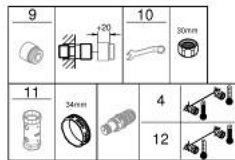

34 827 KF0 GROHTHERM 1000 PERFORMANCE SHOWER SAFETY MIXER

PRODUCT DESCRIPTION

- Colour: phantom black
- wall mounted
- GROHE CoolTouch safety housing
- GROHE SafeStop - safety button at 38°C
- GROHE SafeStop Plus - optional temperature limiter at 43°C included
- GROHE TurboStat - compact cartridge with wax thermoelement
- GROHE ProGrip - with knurled structure
- integrated stop valve
- volume handle with FlowControl Button (button with individually adjustable stop)
- ceramic headpart 1/2", 180°
- shower bottom outlet 1/2"
- built-in non-return valves
- dirt strainers
- protected against backflow
- S-unions
- metal rosette

34 827 KF0 GROHTHERM 1000 PERFORMANCE SHOWER SAFETY MIXER

SPARE PARTS, February 2023 – now

- 1: GRT 1000 Performance shut-off handle (Spare part-nr. 49160KF0)
 - 2: Ceramic headpart, 1/2" (Spare part-nr. 45346000)
 - 2.1: O-ring $\varnothing 18,2 \times \varnothing 1,7$ (Spare part-nr. 0392400M)
 - 3: Fitting ring (Spare part-nr. 47743000)
 - 4: Thermostatic compact cartridge 1/2" (Spare part-nr. 47439000)
 - 5: Race (Spare part-nr. 47975000)
 - 6: Non-return valve (Spare part-nr. 08565000)
 - 7: non-return valves (Spare part-nr. 47189KF0)
 - 7.1: Dirt strainer (Spare part-nr. 0726400M)
 - 7.2: Non-return valve (Spare part-nr. 08565000)
 - 7.3: O-ring $\varnothing 17 \times \varnothing 2$ (Spare part-nr. 0305500M)
 - 8: S-union (Spare part-nr. 12662KF0)
 - 9: Extension 3/4", 20 mm (Spare part-nr. 0713000M)*
 - 10: Special spanner (Spare part-nr. 19377000)*
 - 11: Socket Spanner (Spare part-nr. 19332000)*
 - 12: GROHE TurboStat cartridge 1/2" (Spare part-nr. 47175000)*
- * Optional accessories