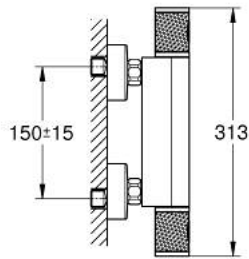

## 34 827 KF0 GROHTHERM 1000 PERFORMANCE SHOWER SAFETY MIXER

### PRODUCT DESCRIPTION

- Colour: phantom black
- wall mounted
- GROHE CoolTouch safety housing
- GROHE SafeStop - safety button at 38°C
- GROHE SafeStop Plus - optional temperature limiter at 43°C included
- GROHE TurboStat - compact cartridge with wax thermoelement
- GROHE ProGrip - with knurl structure
- integrated stop valve
- volume handle with GROHE EcoButton
- ceramic headpart 1/2", 180°
- shower bottom outlet 1/2"
- built-in non-return valves
- dirt strainers
- protected against backflow
- S-unions
- metal rosette

### SPARE PARTS, February 2023 – now

- 1: GRT 1000 Performance shut-off handle (Spare part-nr. 49160KF0)
  - 2: Ceramic headpart, 1/2" (Spare part-nr. 45346000)
  - 2.1: O-ring  $\varnothing 18,2 \times \varnothing 1,7$  (Spare part-nr. 0392400M)
  - 3: Fitting ring (Spare part-nr. 47743000)
  - 4: Thermostatic compact cartridge 1/2" (Spare part-nr. 47439000)
  - 5: Race (Spare part-nr. 47975000)
  - 6: Non-return valve (Spare part-nr. 08565000)
  - 7: non-return valves (Spare part-nr. 47189KF0)
  - 7.1: Dirt strainer (Spare part-nr. 0726400M)
  - 7.2: Non-return valve (Spare part-nr. 08565000)
  - 7.3: O-ring  $\varnothing 17 \times \varnothing 2$  (Spare part-nr. 0305500M)
  - 8: S-union (Spare part-nr. 12662KF0)
  - 9: Extension 3/4", 20 mm (Spare part-nr. 0713000M)\*
  - 10: Special spanner (Spare part-nr. 19377000)\*
  - 11: Socket Spanner (Spare part-nr. 19332000)\*
  - 12: GROHE TurboStat cartridge 1/2" (Spare part-nr. 47175000)\*
- \* Optional accessories