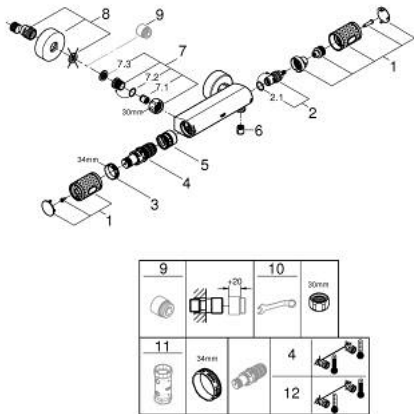

34 827 000 GROHTHERM 1000 PERFORMANCE SHOWER SAFETY MIXER

PRODUCT DESCRIPTION

- Colour: chrome
- wall mounted
- GROHE CoolTouch safety housing
- GROHE LongLife finish
- GROHE SafeStop - safety button at 38°C
- GROHE SafeStop Plus - optional temperature limiter at 43°C included
- GROHE TurboStat - compact cartridge with wax thermoelement
- GROHE ProGrip - with knurl structure
- integrated stop valve
- volume handle with GROHE EcoButton
- ceramic headpart 1/2", 180°
- shower bottom outlet 1/2"
- built-in non-return valves
- dirt strainers
- protected against backflow
- S-unions
- metal rosette

34 827 000 GROHTHERM 1000 PERFORMANCE SHOWER SAFETY MIXER

SPARE PARTS, August 2020 – now

- 1: Shut-off handle (Spare part-nr. 49160000)
- 2: Ceramic headpart, 1/2" (Spare part-nr. 45346000)
- 2.1: O-ring Ø18,2 x Ø1,7 (Spare part-nr. 0392400M)
- 3: Fitting ring (Spare part-nr. 47743000)
- 4: Thermostatic compact cartridge 1/2" (Spare part-nr. 47439000)
- 5: Race (Spare part-nr. 47975000)
- 6: Non-return valve (Spare part-nr. 08565000)
- 7: Non-return valve (Spare part-nr. 47189000)
- 7.1: Dirt strainer (Spare part-nr. 0726400M)
- 7.2: Non-return valve (Spare part-nr. 08565000)
- 7.3: O-ring Ø17 x Ø2 (Spare part-nr. 0305500M)
- 8: S-union (Spare part-nr. 12662000)
- 9: Extension 3/4", 20 mm (Spare part-nr. 0713000M)*
- 10: Special spanner (Spare part-nr. 19377000)*
- 11: Socket Spanner (Spare part-nr. 19332000)*
- 12: GROHE TurboStat cartridge 1/2" (Spare part-nr. 47175000)*