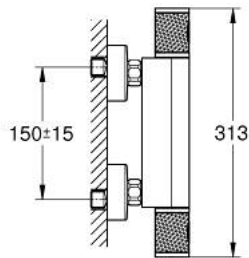

34 827 000 GROHTHERM 1000 PERFORMANCE SHOWER SAFETY MIXER

PRODUCT DESCRIPTION

- Colour: chrome
- wall mounted
- GROHE CoolTouch safety housing
- GROHE LongLife finish
- GROHE SafeStop - safety button at 38°C
- GROHE SafeStop Plus - optional temperature limiter at 43°C included
- GROHE TurboStat - compact cartridge with wax thermoelement
- GROHE ProGrip - with knurled structure
- integrated stop valve
- volume handle with FlowControl Button (button with individually adjustable stop)
- ceramic headpart 1/2", 180°
- shower bottom outlet 1/2"
- built-in non-return valves
- dirt strainers
- protected against backflow
- S-unions
- metal rosette

34 827 000 GROHTHERM 1000 PERFORMANCE SHOWER SAFETY MIXER

SPARE PARTS, August 2020 – now

- 1: Shut-off handle (Spare part-nr. 49160000)
- 2: Ceramic headpart, 1/2" (Spare part-nr. 45346000)
- 2.1: O-ring Ø18,2 x Ø1,7 (Spare part-nr. 0392400M)
- 3: Fitting ring (Spare part-nr. 47743000)
- 4: Thermostatic compact cartridge 1/2" (Spare part-nr. 47439000)
- 5: Race (Spare part-nr. 47975000)
- 6: Non-return valve (Spare part-nr. 08565000)
- 7: Non-return valve (Spare part-nr. 47189000)
- 7.1: Dirt strainer (Spare part-nr. 0726400M)
- 7.2: Non-return valve (Spare part-nr. 08565000)
- 7.3: O-ring Ø17 x Ø2 (Spare part-nr. 0305500M)
- 8: S-union (Spare part-nr. 12662000)
- 9: Extension 3/4", 20 mm (Spare part-nr. 0713000M)*
- 10: Special spanner (Spare part-nr. 19377000)*
- 11: Socket Spanner (Spare part-nr. 19332000)*
- 12: GROHE TurboStat cartridge 1/2" (Spare part-nr. 47175000)*