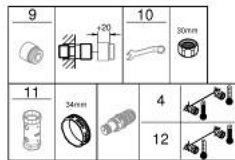

34 827 000 GROHTHERM 1000 PERFORMANCE SHOWER SAFETY MIXER

PRODUCT DESCRIPTION

- Colour: chrome
- wall mounted
- GROHE CoolTouch safety housing
- GROHE LongLife finish
- GROHE SafeStop - safety button at 38°C
- GROHE SafeStop Plus - optional temperature limiter at 43°C included
- GROHE TurboStat - compact cartridge with wax thermoelement
- GROHE ProGrip - with knurled structure
- integrated stop valve
- volume handle with FlowControl Button (button with individually adjustable stop)
- ceramic headpart 1/2", 180°
- shower bottom outlet 1/2"
- built-in non-return valves
- dirt strainers
- protected against backflow
- S-unions
- metal rosette

34 827 000 GROHTHERM 1000 PERFORMANCE SHOWER SAFETY MIXER

SPARE PARTS, August 2020 – now

- 1: Shut-off handle (Spare part-nr. 49160000)
- 2: Ceramic headpart, 1/2" (Spare part-nr. 45346000)
- 2.1: O-ring Ø18,2 x Ø1,7 (Spare part-nr. 0392400M)
- 3: Fitting ring (Spare part-nr. 47743000)
- 4: Thermostatic compact cartridge 1/2" (Spare part-nr. 47439000)
- 5: Race (Spare part-nr. 47975000)
- 6: Non-return valve (Spare part-nr. 08565000)
- 7: Non-return valve (Spare part-nr. 47189000)
- 7.1: Dirt strainer (Spare part-nr. 0726400M)
- 7.2: Non-return valve (Spare part-nr. 08565000)
- 7.3: O-ring Ø17 x Ø2 (Spare part-nr. 0305500M)
- 8: S-union (Spare part-nr. 12662000)
- 9: Extension 3/4", 20 mm (Spare part-nr. 0713000M)*
- 10: Special spanner (Spare part-nr. 19377000)*
- 11: Socket Spanner (Spare part-nr. 19332000)*
- 12: GROHE TurboStat cartridge 1/2" (Spare part-nr. 47175000)*