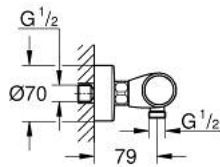

34 827 000 GROHTHERM 1000 PERFORMANCE SHOWER SAFETY MIXER

PRODUCT DESCRIPTION

- Colour: chrome
- wall mounted
- GROHE CoolTouch safety housing
- GROHE LongLife finish
- GROHE SafeStop - safety button at 38°C
- GROHE SafeStop Plus - optional temperature limiter at 43°C included
- GROHE TurboStat - compact cartridge with wax thermoelement
- GROHE ProGrip - with knurl structure
- integrated stop valve
- volume handle with GROHE EcoButton
- ceramic headpart 1/2", 180°
- shower bottom outlet 1/2"
- built-in non-return valves
- dirt strainers
- protected against backflow
- S-unions
- metal rosette

34 827 000 GROHTHERM 1000 PERFORMANCE SHOWER SAFETY MIXER

SPARE PARTS, August 2020 – now

- 1: Shut-off handle (Spare part-nr. 49160000)
- 2: Ceramic headpart, 1/2" (Spare part-nr. 45346000)
- 2.1: O-ring Ø18,2 x Ø1,7 (Spare part-nr. 0392400M)
- 3: Fitting ring (Spare part-nr. 47743000)
- 4: Thermostatic compact cartridge 1/2" (Spare part-nr. 47439000)
- 5: Race (Spare part-nr. 47975000)
- 6: Non-return valve (Spare part-nr. 08565000)
- 7: Non-return valve (Spare part-nr. 47189000)
- 7.1: Dirt strainer (Spare part-nr. 0726400M)
- 7.2: Non-return valve (Spare part-nr. 08565000)
- 7.3: O-ring Ø17 x Ø2 (Spare part-nr. 0305500M)
- 8: S-union (Spare part-nr. 12662000)
- 9: Extension 3/4", 20 mm (Spare part-nr. 0713000M)*
- 10: Special spanner (Spare part-nr. 19377000)*
- 11: Socket Spanner (Spare part-nr. 19332000)*
- 12: GROHE TurboStat cartridge 1/2" (Spare part-nr. 47175000)*