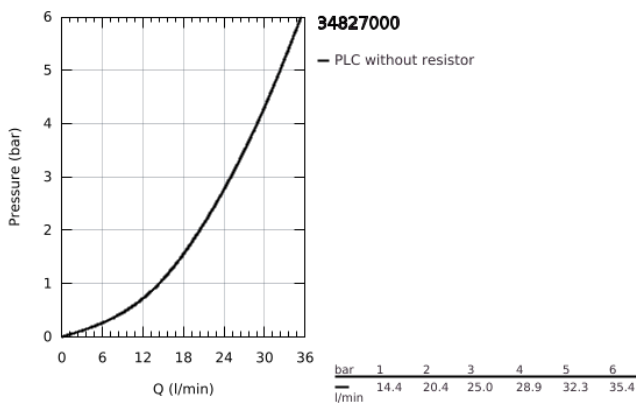

34 827 000 GROHTHERM 1000 PERFORMANCE SHOWER SAFETY MIXER

PRODUCT DESCRIPTION

- Colour: chrome
- wall mounted
- GROHE CoolTouch safety housing
- GROHE LongLife finish
- GROHE SafeStop - safety button at 38°C
- GROHE SafeStop Plus - optional temperature limiter at 43°C included
- GROHE TurboStat - compact cartridge with wax thermoelement
- GROHE ProGrip - with knurled structure
- integrated stop valve
- volume handle with FlowControl Button (button with individually adjustable stop)
- ceramic headpart 1/2", 180°
- shower bottom outlet 1/2"
- built-in non-return valves
- dirt strainers
- protected against backflow
- S-unions
- metal rosette

34 827 000 GROHTHERM 1000 PERFORMANCE SHOWER SAFETY MIXER

SPARE PARTS, August 2020 – now

- 1: Shut-off handle (Spare part-nr. 49160000)
- 2: Ceramic headpart, 1/2" (Spare part-nr. 45346000)
- 2.1: O-ring Ø18,2 x Ø1,7 (Spare part-nr. 0392400M)
- 3: Fitting ring (Spare part-nr. 47743000)
- 4: Thermostatic compact cartridge 1/2" (Spare part-nr. 47439000)
- 5: Race (Spare part-nr. 47975000)
- 6: Non-return valve (Spare part-nr. 08565000)
- 7: Non-return valve (Spare part-nr. 47189000)
- 7.1: Dirt strainer (Spare part-nr. 0726400M)
- 7.2: Non-return valve (Spare part-nr. 08565000)
- 7.3: O-ring Ø17 x Ø2 (Spare part-nr. 0305500M)
- 8: S-union (Spare part-nr. 12662000)
- 9: Extension 3/4", 20 mm (Spare part-nr. 0713000M)*
- 10: Special spanner (Spare part-nr. 19377000)*
- 11: Socket Spanner (Spare part-nr. 19332000)*
- 12: GROHE TurboStat cartridge 1/2" (Spare part-nr. 47175000)*