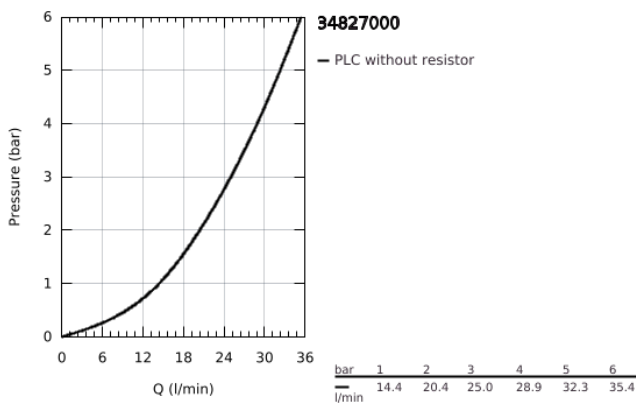

34 827 000 GROHTHERM 1000 PERFORMANCE SHOWER SAFETY MIXER

PRODUCT DESCRIPTION

- Colour: chrome
- wall mounted
- GROHE CoolTouch safety housing
- GROHE LongLife finish
- GROHE SafeStop - safety button at 38°C
- GROHE SafeStop Plus - optional temperature limiter at 43°C included
- GROHE TurboStat - compact cartridge with wax thermoelement
- GROHE ProGrip - with knurl structure
- integrated stop valve
- volume handle with GROHE EcoButton
- ceramic headpart 1/2", 180°
- shower bottom outlet 1/2"
- built-in non-return valves
- dirt strainers
- protected against backflow
- S-unions
- metal rosette

34 827 000 GROHTHERM 1000 PERFORMANCE SHOWER SAFETY MIXER

SPARE PARTS, August 2020 – now

- 1: Shut-off handle (Spare part-nr. 49160000)
- 2: Ceramic headpart, 1/2" (Spare part-nr. 45346000)
- 2.1: O-ring Ø18,2 x Ø1,7 (Spare part-nr. 0392400M)
- 3: Fitting ring (Spare part-nr. 47743000)
- 4: Thermostatic compact cartridge 1/2" (Spare part-nr. 47439000)
- 5: Race (Spare part-nr. 47975000)
- 6: Non-return valve (Spare part-nr. 08565000)
- 7: Non-return valve (Spare part-nr. 47189000)
- 7.1: Dirt strainer (Spare part-nr. 0726400M)
- 7.2: Non-return valve (Spare part-nr. 08565000)
- 7.3: O-ring Ø17 x Ø2 (Spare part-nr. 0305500M)
- 8: S-union (Spare part-nr. 12662000)
- 9: Extension 3/4", 20 mm (Spare part-nr. 0713000M)*
- 10: Special spanner (Spare part-nr. 19377000)*
- 11: Socket Spanner (Spare part-nr. 19332000)*
- 12: GROHE TurboStat cartridge 1/2" (Spare part-nr. 47175000)*