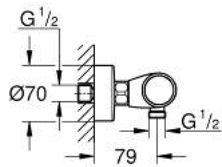

34 827 000 GROHTHERM 1000 PERFORMANCE SHOWER SAFETY MIXER

PRODUCT DESCRIPTION

- Colour: chrome
- wall mounted
- GROHE CoolTouch safety housing
- GROHE LongLife finish
- GROHE SafeStop - safety button at 38°C
- GROHE SafeStop Plus - optional temperature limiter at 43°C included
- GROHE TurboStat - compact cartridge with wax thermoelement
- GROHE ProGrip - with knurled structure
- integrated stop valve
- volume handle with FlowControl Button (button with individually adjustable stop)
- ceramic headpart 1/2", 180°
- shower bottom outlet 1/2"
- built-in non-return valves
- dirt strainers
- protected against backflow
- S-unions
- metal rosette

34 827 000 GROHTHERM 1000 PERFORMANCE SHOWER SAFETY MIXER

SPARE PARTS, August 2020 – now

- 1: Shut-off handle (Spare part-nr. 49160000)
- 2: Ceramic headpart, 1/2" (Spare part-nr. 45346000)
- 2.1: O-ring Ø18,2 x Ø1,7 (Spare part-nr. 0392400M)
- 3: Fitting ring (Spare part-nr. 47743000)
- 4: Thermostatic compact cartridge 1/2" (Spare part-nr. 47439000)
- 5: Race (Spare part-nr. 47975000)
- 6: Non-return valve (Spare part-nr. 08565000)
- 7: Non-return valve (Spare part-nr. 47189000)
- 7.1: Dirt strainer (Spare part-nr. 0726400M)
- 7.2: Non-return valve (Spare part-nr. 08565000)
- 7.3: O-ring Ø17 x Ø2 (Spare part-nr. 0305500M)
- 8: S-union (Spare part-nr. 12662000)
- 9: Extension 3/4", 20 mm (Spare part-nr. 0713000M)*
- 10: Special spanner (Spare part-nr. 19377000)*
- 11: Socket Spanner (Spare part-nr. 19332000)*
- 12: GROHE TurboStat cartridge 1/2" (Spare part-nr. 47175000)*