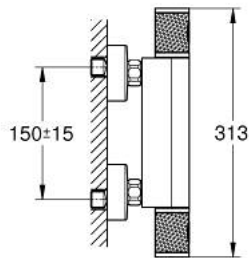

34 827 000 GROHTHERM 1000 PERFORMANCE SHOWER SAFETY MIXER

PRODUCT DESCRIPTION

- Colour: chrome
- wall mounted
- GROHE CoolTouch safety housing
- GROHE LongLife finish
- GROHE SafeStop - safety button at 38°C
- GROHE SafeStop Plus - optional temperature limiter at 43°C included
- GROHE TurboStat - compact cartridge with wax thermoelement
- GROHE ProGrip - with knurl structure
- integrated stop valve
- volume handle with GROHE EcoButton
- ceramic headpart 1/2", 180°
- shower bottom outlet 1/2"
- built-in non-return valves
- dirt strainers
- protected against backflow
- S-unions
- metal rosette

34 827 000 GROHTHERM 1000 PERFORMANCE SHOWER SAFETY MIXER

SPARE PARTS, August 2020 – now

- 1: Shut-off handle (Spare part-nr. 49160000)
- 2: Ceramic headpart, 1/2" (Spare part-nr. 45346000)
- 2.1: O-ring Ø18,2 x Ø1,7 (Spare part-nr. 0392400M)
- 3: Fitting ring (Spare part-nr. 47743000)
- 4: Thermostatic compact cartridge 1/2" (Spare part-nr. 47439000)
- 5: Race (Spare part-nr. 47975000)
- 6: Non-return valve (Spare part-nr. 08565000)
- 7: Non-return valve (Spare part-nr. 47189000)
- 7.1: Dirt strainer (Spare part-nr. 0726400M)
- 7.2: Non-return valve (Spare part-nr. 08565000)
- 7.3: O-ring Ø17 x Ø2 (Spare part-nr. 0305500M)
- 8: S-union (Spare part-nr. 12662000)
- 9: Extension 3/4", 20 mm (Spare part-nr. 0713000M)*
- 10: Special spanner (Spare part-nr. 19377000)*
- 11: Socket Spanner (Spare part-nr. 19332000)*
- 12: GROHE TurboStat cartridge 1/2" (Spare part-nr. 47175000)*