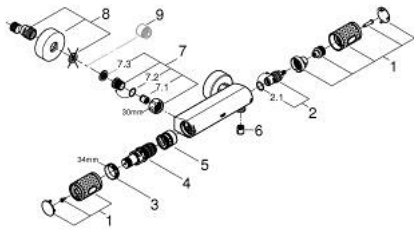

34 827 000 GROHTHERM 1000 PERFORMANCE SHOWER SAFETY MIXER

PRODUCT DESCRIPTION

- Colour: chrome
- wall mounted
- GROHE CoolTouch safety housing
- GROHE LongLife finish
- GROHE SafeStop - safety button at 38°C
- GROHE SafeStop Plus - optional temperature limiter at 43°C included
- GROHE TurboStat - compact cartridge with wax thermoelement
- GROHE ProGrip - with knurled structure
- integrated stop valve
- volume handle with FlowControl Button (button with individually adjustable stop)
- ceramic headpart 1/2", 180°
- shower bottom outlet 1/2"
- built-in non-return valves
- dirt strainers
- protected against backflow
- S-unions
- metal rosette

34 827 000 GROHTHERM 1000 PERFORMANCE SHOWER SAFETY MIXER

SPARE PARTS, August 2020 – now

- 1: Shut-off handle (Spare part-nr. 49160000)
- 2: Ceramic headpart, 1/2" (Spare part-nr. 45346000)
- 2.1: O-ring Ø18,2 x Ø1,7 (Spare part-nr. 0392400M)
- 3: Fitting ring (Spare part-nr. 47743000)
- 4: Thermostatic compact cartridge 1/2" (Spare part-nr. 47439000)
- 5: Race (Spare part-nr. 47975000)
- 6: Non-return valve (Spare part-nr. 08565000)
- 7: Non-return valve (Spare part-nr. 47189000)
- 7.1: Dirt strainer (Spare part-nr. 0726400M)
- 7.2: Non-return valve (Spare part-nr. 08565000)
- 7.3: O-ring Ø17 x Ø2 (Spare part-nr. 0305500M)
- 8: S-union (Spare part-nr. 12662000)
- 9: Extension 3/4", 20 mm (Spare part-nr. 0713000M)*
- 10: Special spanner (Spare part-nr. 19377000)*
- 11: Socket Spanner (Spare part-nr. 19332000)*
- 12: GROHE TurboStat cartridge 1/2" (Spare part-nr. 47175000)*