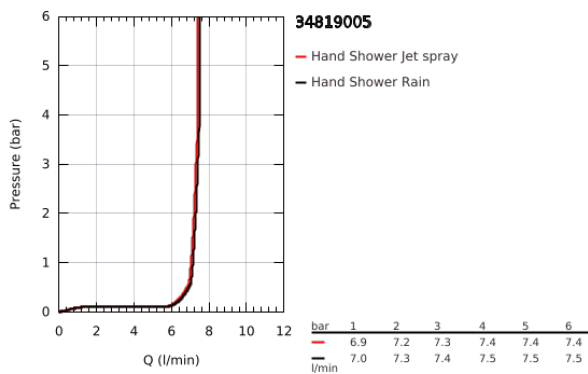

34 819 005 GROHTHERM 1000 SHOWER SAFETY MIXER

PRODUCT DESCRIPTION

- Colour: chrome
- with shower rail set 2 sprays (Rain, Jet)
- consisting of:
 - Grohtherm 1000 thermostatic shower mixer 1/2" (34 817) without unions
 - Tempesta Cube shower rail set, 600 mm (26 748)
- professional edition

34 819 005 GROHTHERM 1000 SHOWER SAFETY MIXER

SPARE PARTS, November 2021 – now

- 1: Shut-off handle (Spare part-nr. 47972000)
- 1.1: Cover cap (Spare part-nr. 4797400M)
- 2: Ceramic headpart, 1/2" (Spare part-nr. 45346000)
- 2.1: O-ring Ø18,2 x Ø1,7 (Spare part-nr. 0392400M)
- 3: Temperature control handle (Spare part-nr. 47973000)
- 3.1: Cover cap (Spare part-nr. 4797400M)
- 4: Fitting ring (Spare part-nr. 47743000)
- 5: Thermostatic compact cartridge 1/2" (Spare part-nr. 47439000)
- 6: Race (Spare part-nr. 47975000)
- 7: Non-return valve (Spare part-nr. 47189000)
- 7.1: Dirt strainer (Spare part-nr. 0726400M)
- 7.2: Non-return valve (Spare part-nr. 08565000)
- 7.3: O-ring Ø17 x Ø2 (Spare part-nr. 0305500M)
- 8: Glider (Spare part-nr. 48609000)
- 9: Shower bar holder (Spare part-nr. 48607000)
- 10: Shower bar holder (Spare part-nr. 48608000)
- 11: Dirt strainer (Spare part-nr. 0700200M)
- 12: Extension 3/4", 20 mm (Spare part-nr. 0713000M)*
- 13: Special spanner (Spare part-nr. 19377000)*
- 14: Socket Spanner (Spare part-nr. 19332000)*
- 15: Compensation disc (Spare part-nr. 48543001)*
- 16: GROHE TurboStat cartridge 1/2" (Spare part-nr. 47175000)*