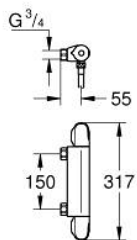

34 819 005 GROHTHERM 1000 SHOWER SAFETY MIXER

PRODUCT DESCRIPTION

- Colour: chrome
- with shower rail set 2 sprays (Rain, Jet)
- consisting of:
 - Grohtherm 1000 thermostatic shower mixer 1/2" (34 817) without unions
 - Tempesta Cube shower rail set, 600 mm (26 748)
- professional edition

34 819 005 GROHTHERM 1000 SHOWER SAFETY MIXER

SPARE PARTS, November 2021 – now

- 1: Shut-off handle (Spare part-nr. 47972000)
- 1.1: Cover cap (Spare part-nr. 4797400M)
- 2: Ceramic headpart, 1/2" (Spare part-nr. 45346000)
- 2.1: O-ring Ø18,2 x Ø1,7 (Spare part-nr. 0392400M)
- 3: Temperature control handle (Spare part-nr. 47973000)
- 3.1: Cover cap (Spare part-nr. 4797400M)
- 4: Fitting ring (Spare part-nr. 47743000)
- 5: Thermostatic compact cartridge 1/2" (Spare part-nr. 47439000)
- 6: Race (Spare part-nr. 47975000)
- 7: Non-return valve (Spare part-nr. 47189000)
- 7.1: Dirt strainer (Spare part-nr. 0726400M)
- 7.2: Non-return valve (Spare part-nr. 08565000)
- 7.3: O-ring Ø17 x Ø2 (Spare part-nr. 0305500M)
- 8: Glider (Spare part-nr. 48609000)
- 9: Shower bar holder (Spare part-nr. 48607000)
- 10: Shower bar holder (Spare part-nr. 48608000)
- 11: Dirt strainer (Spare part-nr. 0700200M)
- 12: Extension 3/4", 20 mm (Spare part-nr. 0713000M)*
- 13: Special spanner (Spare part-nr. 19377000)*
- 14: Socket Spanner (Spare part-nr. 19332000)*
- 15: Compensation disc (Spare part-nr. 48543001)*
- 16: GROHE TurboStat cartridge 1/2" (Spare part-nr. 47175000)*