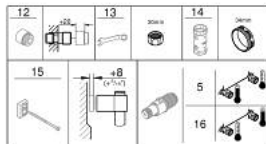

34 819 005 GROHTHERM 1000 SHOWER SAFETY MIXER

PRODUCT DESCRIPTION

- Colour: chrome
- with shower rail set 2 sprays (Rain, Jet)
- consisting of:
 - Grohtherm 1000 thermostatic shower mixer 1/2" (34 817) without unions
 - Tempesta Cube shower rail set, 600 mm (26 748)
- professional edition

34 819 005 GROHTHERM 1000 SHOWER SAFETY MIXER

SPARE PARTS, November 2021 – now

- 1: Shut-off handle (Spare part-nr. 47972000)
- 1.1: Cover cap (Spare part-nr. 4797400M)
- 2: Ceramic headpart, 1/2" (Spare part-nr. 45346000)
- 2.1: O-ring Ø18,2 x Ø1,7 (Spare part-nr. 0392400M)
- 3: Temperature control handle (Spare part-nr. 47973000)
- 3.1: Cover cap (Spare part-nr. 4797400M)
- 4: Fitting ring (Spare part-nr. 47743000)
- 5: Thermostatic compact cartridge 1/2" (Spare part-nr. 47439000)
- 6: Race (Spare part-nr. 47975000)
- 7: Non-return valve (Spare part-nr. 47189000)
- 7.1: Dirt strainer (Spare part-nr. 0726400M)
- 7.2: Non-return valve (Spare part-nr. 08565000)
- 7.3: O-ring Ø17 x Ø2 (Spare part-nr. 0305500M)
- 8: Glider (Spare part-nr. 48609000)
- 9: Shower bar holder (Spare part-nr. 48607000)
- 10: Shower bar holder (Spare part-nr. 48608000)
- 11: Dirt strainer (Spare part-nr. 0700200M)
- 12: Extension 3/4", 20 mm (Spare part-nr. 0713000M)*
- 13: Special spanner (Spare part-nr. 19377000)*
- 14: Socket Spanner (Spare part-nr. 19332000)*
- 15: Compensation disc (Spare part-nr. 48543001)*
- 16: GROHE TurboStat cartridge 1/2" (Spare part-nr. 47175000)*