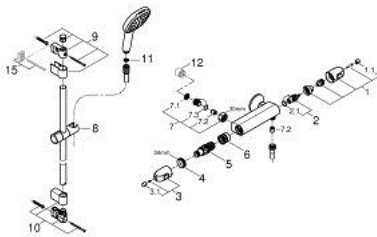

34 819 005 GROHTHERM 1000 SHOWER SAFETY MIXER

PRODUCT DESCRIPTION

- Colour: chrome
- with shower rail set 2 sprays (Rain, Jet)
- consisting of:
 - Grohtherm 1000 thermostatic shower mixer 1/2" (34 817) without unions
 - Tempesta Cube shower rail set, 600 mm (26 748)
- professional edition

34 819 005 GROHTHERM 1000 SHOWER SAFETY MIXER

SPARE PARTS, November 2021 – now

- 1: Shut-off handle (Spare part-nr. 47972000)
- 1.1: Cover cap (Spare part-nr. 4797400M)
- 2: Ceramic headpart, 1/2" (Spare part-nr. 45346000)
- 2.1: O-ring Ø18,2 x Ø1,7 (Spare part-nr. 0392400M)
- 3: Temperature control handle (Spare part-nr. 47973000)
- 3.1: Cover cap (Spare part-nr. 4797400M)
- 4: Fitting ring (Spare part-nr. 47743000)
- 5: Thermostatic compact cartridge 1/2" (Spare part-nr. 47439000)
- 6: Race (Spare part-nr. 47975000)
- 7: Non-return valve (Spare part-nr. 47189000)
- 7.1: Dirt strainer (Spare part-nr. 0726400M)
- 7.2: Non-return valve (Spare part-nr. 08565000)
- 7.3: O-ring Ø17 x Ø2 (Spare part-nr. 0305500M)
- 8: Glider (Spare part-nr. 48609000)
- 9: Shower bar holder (Spare part-nr. 48607000)
- 10: Shower bar holder (Spare part-nr. 48608000)
- 11: Dirt strainer (Spare part-nr. 0700200M)
- 12: Extension 3/4", 20 mm (Spare part-nr. 0713000M)*
- 13: Special spanner (Spare part-nr. 19377000)*
- 14: Socket Spanner (Spare part-nr. 19332000)*
- 15: Compensation disc (Spare part-nr. 48543001)*
- 16: GROHE TurboStat cartridge 1/2" (Spare part-nr. 47175000)*