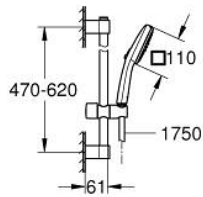

34 819 005 GROHTHERM 1000 SHOWER SAFETY MIXER

PRODUCT DESCRIPTION

- Colour: chrome
- with shower rail set 2 sprays (Rain, Jet)
- consisting of:
 - Grohtherm 1000 thermostatic shower mixer 1/2" (34 817) without unions
 - Tempesta Cube shower rail set, 600 mm (26 748)
- professional edition

34 819 005 GROHTHERM 1000 SHOWER SAFETY MIXER

SPARE PARTS, November 2021 – now

- 1: Shut-off handle (Spare part-nr. 47972000)
- 1.1: Cover cap (Spare part-nr. 4797400M)
- 2: Ceramic headpart, 1/2" (Spare part-nr. 45346000)
- 2.1: O-ring Ø18,2 x Ø1,7 (Spare part-nr. 0392400M)
- 3: Temperature control handle (Spare part-nr. 47973000)
- 3.1: Cover cap (Spare part-nr. 4797400M)
- 4: Fitting ring (Spare part-nr. 47743000)
- 5: Thermostatic compact cartridge 1/2" (Spare part-nr. 47439000)
- 6: Race (Spare part-nr. 47975000)
- 7: Non-return valve (Spare part-nr. 47189000)
- 7.1: Dirt strainer (Spare part-nr. 0726400M)
- 7.2: Non-return valve (Spare part-nr. 08565000)
- 7.3: O-ring Ø17 x Ø2 (Spare part-nr. 0305500M)
- 8: Glider (Spare part-nr. 48609000)
- 9: Shower bar holder (Spare part-nr. 48607000)
- 10: Shower bar holder (Spare part-nr. 48608000)
- 11: Dirt strainer (Spare part-nr. 0700200M)
- 12: Extension 3/4", 20 mm (Spare part-nr. 0713000M)*
- 13: Special spanner (Spare part-nr. 19377000)*
- 14: Socket Spanner (Spare part-nr. 19332000)*
- 15: Compensation disc (Spare part-nr. 48543001)*
- 16: GROHE TurboStat cartridge 1/2" (Spare part-nr. 47175000)*