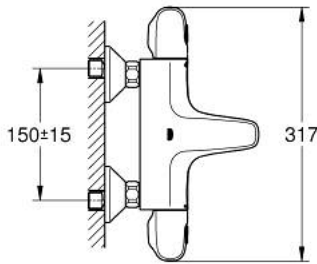

34 816 243 3 GROHTHERM 1000 BATH SAFETY MIXER

PRODUCT DESCRIPTION

- Colour: matte black
- wall mounted
- GROHE CoolTouch safety housing
- GROHE MetalGrip ergonomically shaped metal handles
- GROHE SafeStop - safety button at 38°C
- GROHE SafeStop Plus - optional temperature limiter at 43°C included
- GROHE TurboStat - compact cartridge with wax thermoelement
- integrated stop valve
- GROHE AquaDimmer with multiple function:

- integrated GROHE EcoButton

- flow control

- diverter: bath/shower

- shower bottom outlet 1/2"
- mousseur
- built-in non-return valves
- dirt strainers
- protected against backflow
- S-unions
- metal rosette

4: Water flow (Spare part-nr. 47751000)

5: GRT 1000 New temperature control handle (Spare part-nr. 479732430)

5.1: cap (Spare part-nr. 47974243M)

6: Fitting ring (Spare part-nr. 47743000)

7: Thermostatic compact cartridge 1/2" (Spare part-nr. 47439000)