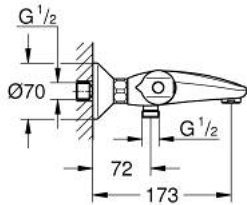

34 816 243 3 GROHTHERM 1000 BATH SAFETY MIXER

PRODUCT DESCRIPTION

- Colour: matte black
- wall mounted
- GROHE CoolTouch safety housing
- GROHE MetalGrip ergonomically shaped metal handles
- GROHE SafeStop - safety button at 38°C
- GROHE SafeStop Plus - optional temperature limiter at 43°C included
- GROHE TurboStat - compact cartridge with wax thermoelement
- integrated stop valve
- GROHE AquaDimmer with multiple function:

- integrated GROHE EcoButton

- flow control

- diverter: bath/shower

- shower bottom outlet 1/2"
- mousseur
- built-in non-return valves
- dirt strainers
- protected against backflow
- S-unions
- metal rosette

34 816 243 3 GROHTHERM 1000 BATH SAFETY MIXER

SPARE PARTS, June 2023 – now

1: GRT 1000 New shut-off handle (Spare part-nr. 479762430)

1.1: cap (Spare part-nr. 47974243M)

2: Stop (Spare part-nr. 47977000)

3: Aquadimmer (Spare part-nr. 12433000)

4: Water flow (Spare part-nr. 47751000)

5: GRT 1000 New temperature control handle (Spare part-nr. 479732430)

5.1: cap (Spare part-nr. 47974243M)

6: Fitting ring (Spare part-nr. 47743000)

7: Thermostatic compact cartridge 1/2" (Spare part-nr. 47439000)