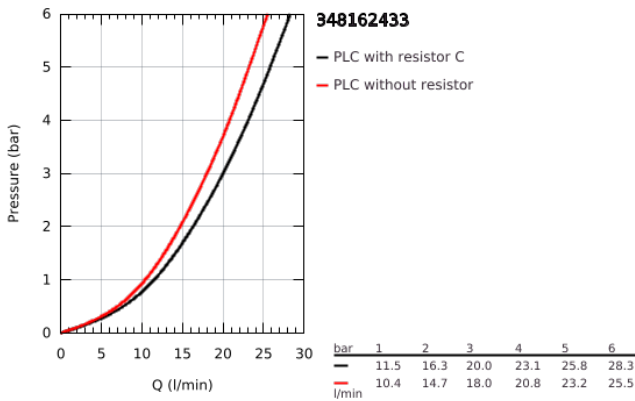

34 816 243 3 GROHTHERM 1000 BATH SAFETY MIXER

PRODUCT DESCRIPTION

- Colour: matte black
- wall mounted
- GROHE CoolTouch safety housing
- GROHE MetalGrip ergonomically shaped metal handles
- GROHE SafeStop - safety button at 38°C
- GROHE SafeStop Plus - optional temperature limiter at 43°C included
- GROHE TurboStat - compact cartridge with wax thermoelement
- integrated stop valve
- GROHE AquaDimmer with multiple function:

- integrated GROHE EcoButton

- flow control

- diverter: bath/shower

- shower bottom outlet 1/2"
- mousseur
- built-in non-return valves
- dirt strainers
- protected against backflow
- S-unions
- metal rosette