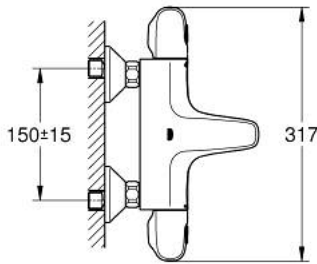

### 34 816 243 3 GROHTHERM 1000 BATH SAFETY MIXER

**PRODUCT DESCRIPTION**

- Colour: matte black
- wall mounted
- GROHE CoolTouch safety housing
- GROHE MetalGrip ergonomically shaped metal handles
- GROHE SafeStop - safety button at 38°C
- GROHE SafeStop Plus - optional temperature limiter at 43°C included
- GROHE TurboStat - compact cartridge with wax thermoelement
- integrated stop valve
- GROHE AquaDimmer with multiple function:
- FlowControl Button - One-button switch to full water flow

- flow control

- diverter: bath/shower

- shower bottom outlet 1/2"
- mousseur
- built-in non-return valves
- dirt strainers
- protected against backflow
- S-unions
- metal rosette

5: GRT 1000 New temperature control handle (Spare part-nr. 479732430)

5.1: cap (Spare part-nr. 47974243M)

6: Fitting ring (Spare part-nr. 47743000)

7: Thermostatic compact cartridge 1/2" (Spare part-nr. 47439000)