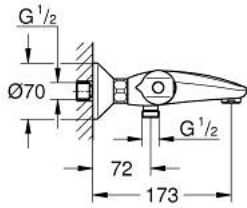

### 34 816 243 3 GROHTHERM 1000 BATH SAFETY MIXER

**PRODUCT DESCRIPTION**

- Colour: matte black
- wall mounted
- GROHE CoolTouch safety housing
- GROHE MetalGrip ergonomically shaped metal handles
- GROHE SafeStop - safety button at 38°C
- GROHE SafeStop Plus - optional temperature limiter at 43°C included
- GROHE TurboStat - compact cartridge with wax thermoelement
- integrated stop valve
- GROHE AquaDimmer with multiple function:
- FlowControl Button - One-button switch to full water flow

- flow control

- diverter: bath/shower

- shower bottom outlet 1/2"
- mousseur
- built-in non-return valves
- dirt strainers
- protected against backflow
- S-unions
- metal rosette

5: GRT 1000 New temperature control handle (Spare part-nr. 479732430)

5.1: cap (Spare part-nr. 47974243M)

6: Fitting ring (Spare part-nr. 47743000)

7: Thermostatic compact cartridge 1/2" (Spare part-nr. 47439000)