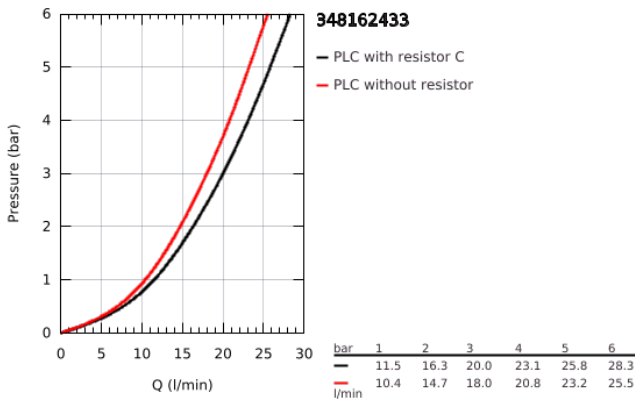

PRODUCT DESCRIPTION

- Colour: matte black
- wall mounted
- GROHE CoolTouch safety housing
- GROHE MetalGrip ergonomically shaped metal handles
- GROHE SafeStop - safety button at 38°C
- GROHE SafeStop Plus - optional temperature limiter at 43°C included
- GROHE TurboStat - compact cartridge with wax thermoelement
- integrated stop valve
- GROHE AquaDimmer with multiple function:
- FlowControl Button - One-button switch to full water flow

- flow control

- diverter: bath/shower

- shower bottom outlet 1/2"
- mousseur
- built-in non-return valves
- dirt strainers
- protected against backflow
- S-unions
- metal rosette