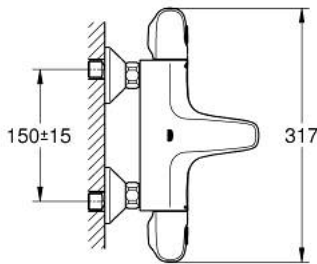

### PRODUCT DESCRIPTION

- Colour: chrome
- wall mounted
- GROHE CoolTouch safety housing
- GROHE LongLife finish
- GROHE MetalGrip ergonomically shaped metal handles
- GROHE SafeStop - safety button at 38°C
- GROHE SafeStop Plus - optional temperature limiter at 43°C included
- GROHE TurboStat - compact cartridge with wax thermoelement
- integrated stop valve
- GROHE AquaDimmer with multiple function:
  - FlowControl Button - One-button switch to full water flow
- flow control
- diverter: bath/shower
- shower bottom outlet 1/2"
- mousseur
- built-in non-return valves
- dirt strainers
- protected against backflow
- S-unions
- metal rosette

### SPARE PARTS, August 2020 – now

- 1: Shut-off handle (Spare part-nr. 47976000)
- 1.1: Cover cap (Spare part-nr. 4797400M)
- 2: Stop (Spare part-nr. 47977000)
- 3: Aquadimmer (Spare part-nr. 12433000)
- 4: Water flow (Spare part-nr. 47751000)
- 5: Temperature control handle (Spare part-nr. 47973000)
- 5.1: Cover cap (Spare part-nr. 4797400M)
- 6: Fitting ring (Spare part-nr. 47743000)
- 7: Thermostatic compact cartridge 1/2" (Spare part-nr. 47439000)
- 8: Race (Spare part-nr. 47975000)
- 9: Mousseur (Spare part-nr. 13952000)
- 10: Non-return valve (Spare part-nr. 47189000)
- 10.1: Dirt strainer (Spare part-nr. 0726400M)
- 10.2: Non-return valve (Spare part-nr. 08565000)
- 10.3: O-ring  $\varnothing 17 \times \varnothing 2$  (Spare part-nr. 0305500M)
- 11: S-union (Spare part-nr. 12075000)
- 11.1: Seal (Spare part-nr. 0138600M)
- 11.2: Escutcheon (Spare part-nr. 0221000M)
- 12: Extension 3/4", 20 mm (Spare part-nr. 0713000M)\*
- 13: Special spanner (Spare part-nr. 19377000)\*
- 14: Socket Spanner (Spare part-nr. 19332000)\*
- 15: GROHE TurboStat cartridge 1/2" (Spare part-nr. 47175000)\*