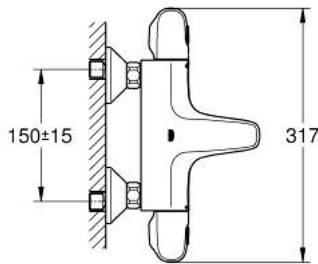

34 816 003 GROHTHERM 1000 BATH SAFETY MIXER

PRODUCT DESCRIPTION

- Colour: chrome
- wall mounted
- GROHE CoolTouch safety housing
- GROHE LongLife finish
- GROHE MetalGrip ergonomically shaped metal handles
- GROHE SafeStop - safety button at 38°C
- GROHE SafeStop Plus - optional temperature limiter at 43°C included
- GROHE TurboStat - compact cartridge with wax thermoelement
- integrated stop valve
- GROHE AquaDimmer with multiple function:
 - integrated GROHE EcoButton
 - flow control
 - diverter: bath/shower
 - shower bottom outlet 1/2"
 - mousseur
 - built-in non-return valves
 - dirt strainers
 - protected against backflow
 - S-unions
 - metal rosette

34 816 003 GROHTHERM 1000 BATH SAFETY MIXER

SPARE PARTS, August 2020 – now

- 1: Shut-off handle (Spare part-nr. 47976000)
- 1.1: Cover cap (Spare part-nr. 4797400M)
- 2: Stop (Spare part-nr. 47977000)
- 3: Aquadimmer (Spare part-nr. 12433000)
- 4: Water flow (Spare part-nr. 47751000)
- 5: Temperature control handle (Spare part-nr. 47973000)
- 5.1: Cover cap (Spare part-nr. 4797400M)
- 6: Fitting ring (Spare part-nr. 47743000)
- 7: Thermostatic compact cartridge 1/2" (Spare part-nr. 47439000)
- 8: Race (Spare part-nr. 47975000)
- 9: Mousseur (Spare part-nr. 13952000)
- 10: Non-return valve (Spare part-nr. 47189000)
- 10.1: Dirt strainer (Spare part-nr. 0726400M)
- 10.2: Non-return valve (Spare part-nr. 08565000)
- 10.3: O-ring $\varnothing 17 \times \varnothing 2$ (Spare part-nr. 0305500M)
- 11: S-union (Spare part-nr. 12075000)
- 11.1: Seal (Spare part-nr. 0138600M)
- 11.2: Escutcheon (Spare part-nr. 0221000M)
- 12: Extension 3/4", 20 mm (Spare part-nr. 0713000M)*
- 13: Special spanner (Spare part-nr. 19377000)*
- 14: Socket Spanner (Spare part-nr. 19332000)*
- 15: GROHE TurboStat cartridge 1/2" (Spare part-nr. 47175000)*