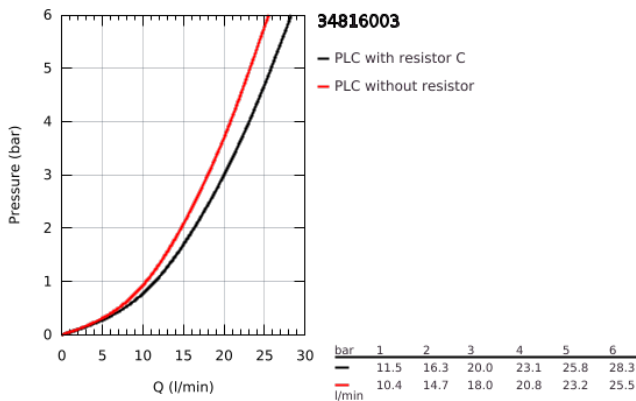

## 34 816 003 GROHTHERM 1000 BATH SAFETY MIXER

### PRODUCT DESCRIPTION

- Colour: chrome
- wall mounted
- GROHE CoolTouch safety housing
- GROHE LongLife finish
- GROHE MetalGrip ergonomically shaped metal handles
- GROHE SafeStop - safety button at 38°C
- GROHE SafeStop Plus - optional temperature limiter at 43°C included
- GROHE TurboStat - compact cartridge with wax thermoelement
- integrated stop valve
- GROHE AquaDimmer with multiple function:
  - FlowControl Button - One-button switch to full water flow
- flow control
- diverter: bath/shower
- shower bottom outlet 1/2"
- mousseur
- built-in non-return valves
- dirt strainers
- protected against backflow
- S-unions
- metal rosette