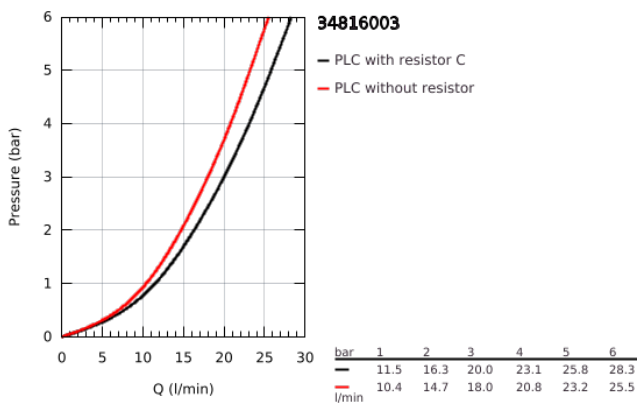

34 816 003 GROHTHERM 1000 BATH SAFETY MIXER

PRODUCT DESCRIPTION

- Colour: chrome
- wall mounted
- GROHE CoolTouch safety housing
- GROHE LongLife finish
- GROHE MetalGrip ergonomically shaped metal handles
- GROHE SafeStop - safety button at 38°C
- GROHE SafeStop Plus - optional temperature limiter at 43°C included
- GROHE TurboStat - compact cartridge with wax thermoelement
- integrated stop valve
- GROHE AquaDimmer with multiple function:
 - integrated GROHE EcoButton
 - flow control
 - diverter: bath/shower
 - shower bottom outlet 1/2"
 - mousseur
 - built-in non-return valves
 - dirt strainers
 - protected against backflow
 - S-unions
 - metal rosette

34 816 003 GROHTHERM 1000 BATH SAFETY MIXER

SPARE PARTS, August 2020 – now

- 1: Shut-off handle (Spare part-nr. 47976000)
- 1.1: Cover cap (Spare part-nr. 4797400M)
- 2: Stop (Spare part-nr. 47977000)
- 3: Aquadimmer (Spare part-nr. 12433000)
- 4: Water flow (Spare part-nr. 47751000)
- 5: Temperature control handle (Spare part-nr. 47973000)
- 5.1: Cover cap (Spare part-nr. 4797400M)
- 6: Fitting ring (Spare part-nr. 47743000)
- 7: Thermostatic compact cartridge 1/2" (Spare part-nr. 47439000)
- 8: Race (Spare part-nr. 47975000)
- 9: Mousseur (Spare part-nr. 13952000)
- 10: Non-return valve (Spare part-nr. 47189000)
- 10.1: Dirt strainer (Spare part-nr. 0726400M)
- 10.2: Non-return valve (Spare part-nr. 08565000)
- 10.3: O-ring $\varnothing 17 \times \varnothing 2$ (Spare part-nr. 0305500M)
- 11: S-union (Spare part-nr. 12075000)
- 11.1: Seal (Spare part-nr. 0138600M)
- 11.2: Escutcheon (Spare part-nr. 0221000M)
- 12: Extension 3/4", 20 mm (Spare part-nr. 0713000M)*
- 13: Special spanner (Spare part-nr. 19377000)*
- 14: Socket Spanner (Spare part-nr. 19332000)*
- 15: GROHE TurboStat cartridge 1/2" (Spare part-nr. 47175000)*