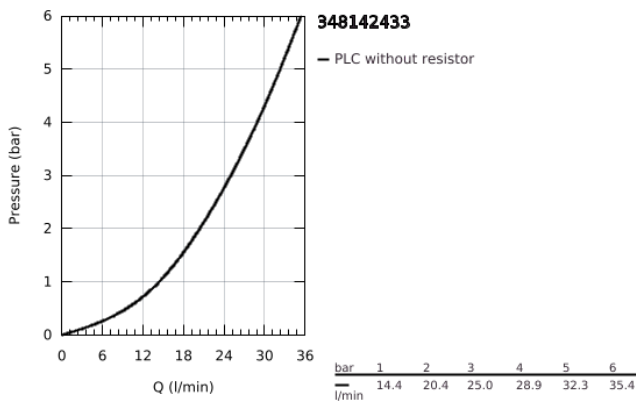

34 814 243 3 GROHTHERM 1000 SHOWER SAFETY MIXER

PRODUCT DESCRIPTION

- Colour: matte black
- wall mounted
- GROHE CoolTouch safety housing
- GROHE MetalGrip ergonomically shaped metal handles
- GROHE SafeStop - safety button at 38°C
- GROHE SafeStop Plus - optional temperature limiter at 43°C included
- GROHE TurboStat - compact cartridge with wax thermoelement
- integrated stop valve
- volume handle
- FlowControl Button - One-button switch to full water flow
- individually adjustable stop
- ceramic headpart 1/2", 180°
- shower bottom outlet 1/2"
- built-in non-return valves
- dirt strainers
- protected against backflow
- S-unions
- metal rosette

34 814 243 3 GROHTHERM 1000 SHOWER SAFETY MIXER

SPARE PARTS, June 2023 – now

- 1: GRT 1000 New shut-off handle (Spare part-nr. 479722430)
- 1.1: cap (Spare part-nr. 47974243M)
- 2: Ceramic headpart, 1/2" (Spare part-nr. 45346000)
- 2.1: O-ring Ø18,2 x Ø1,7 (Spare part-nr. 0392400M)
- 3: GRT 1000 New temperature control handle (Spare part-nr. 479732430)
- 3.1: cap (Spare part-nr. 47974243M)
- 4: Fitting ring (Spare part-nr. 47743000)
- 5: Thermostatic compact cartridge 1/2" (Spare part-nr. 47439000)
- 6: Race (Spare part-nr. 47975000)
- 7: Non-return valve (Spare part-nr. 08565000)
- 8: Non-return valve (Spare part-nr. 471892430)
- 8.1: Dirt strainer (Spare part-nr. 0726400M)
- 8.2: Non-return valve (Spare part-nr. 08565000)
- 8.3: O-ring ø17 x ø2 (Spare part-nr. 0305500M)
- 9: S-union (Spare part-nr. 120752430)
- 9.1: Seal (Spare part-nr. 0138600M)
- 9.2: Escutcheon (Spare part-nr. 02210243M)
- 10: Extension 3/4", 20 mm (Spare part-nr. 0713000M)*
- 11: Special spanner (Spare part-nr. 19377000)*
- 12: Socket Spanner (Spare part-nr. 19332000)*
- 13: GROHE TurboStat cartridge 1/2" (Spare part-nr. 47175000)*