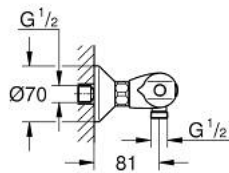

34 814 243 3 GROHTHERM 1000 SHOWER SAFETY MIXER

PRODUCT DESCRIPTION

- Colour: matte black
- wall mounted
- GROHE CoolTouch safety housing
- GROHE MetalGrip ergonomically shaped metal handles
- GROHE SafeStop - safety button at 38°C
- GROHE SafeStop Plus - optional temperature limiter at 43°C included
- GROHE TurboStat - compact cartridge with wax thermoelement
- integrated stop valve
- volume handle with GROHE EcoButton
- ceramic headpart 1/2", 180°
- shower bottom outlet 1/2"
- built-in non-return valves
- dirt strainers
- protected against backflow
- S-unions
- metal rosette

34 814 243 3 GROHTHERM 1000 SHOWER SAFETY MIXER

SPARE PARTS, June 2023 – now

- 1: GRT 1000 New shut-off handle (Spare part-nr. 479722430)
- 1.1: cap (Spare part-nr. 47974243M)
- 2: Ceramic headpart, 1/2" (Spare part-nr. 45346000)
- 2.1: O-ring Ø18,2 x Ø1,7 (Spare part-nr. 0392400M)
- 3: GRT 1000 New temperature control handle (Spare part-nr. 479732430)
- 3.1: cap (Spare part-nr. 47974243M)
- 4: Fitting ring (Spare part-nr. 47743000)
- 5: Thermostatic compact cartridge 1/2" (Spare part-nr. 47439000)
- 6: Race (Spare part-nr. 47975000)
- 7: Non-return valve (Spare part-nr. 08565000)
- 8: Non-return valve (Spare part-nr. 471892430)
- 8.1: Dirt strainer (Spare part-nr. 0726400M)
- 8.2: Non-return valve (Spare part-nr. 08565000)
- 8.3: O-ring ø17 x ø2 (Spare part-nr. 0305500M)
- 9: S-union (Spare part-nr. 120752430)
- 9.1: Seal (Spare part-nr. 0138600M)
- 9.2: Escutcheon (Spare part-nr. 02210243M)
- 10: Extension 3/4", 20 mm (Spare part-nr. 0713000M)*
- 11: Special spanner (Spare part-nr. 19377000)*
- 12: Socket Spanner (Spare part-nr. 19332000)*
- 13: GROHE TurboStat cartridge 1/2" (Spare part-nr. 47175000)*