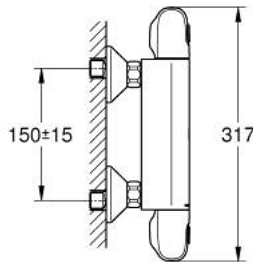

34 814 243 3 GROHTHERM 1000 SHOWER SAFETY MIXER

PRODUCT DESCRIPTION

- Colour: matte black
- wall mounted
- GROHE CoolTouch safety housing
- GROHE MetalGrip ergonomically shaped metal handles
- GROHE SafeStop - safety button at 38°C
- GROHE SafeStop Plus - optional temperature limiter at 43°C included
- GROHE TurboStat - compact cartridge with wax thermoelement
- integrated stop valve
- volume handle with GROHE EcoButton
- ceramic headpart 1/2", 180°
- shower bottom outlet 1/2"
- built-in non-return valves
- dirt strainers
- protected against backflow
- S-unions
- metal rosette

34 814 243 3 GROHTHERM 1000 SHOWER SAFETY MIXER

SPARE PARTS, June 2023 – now

- 1: GRT 1000 New shut-off handle (Spare part-nr. 479722430)
- 1.1: cap (Spare part-nr. 47974243M)
- 2: Ceramic headpart, 1/2" (Spare part-nr. 45346000)
- 2.1: O-ring Ø18,2 x Ø1,7 (Spare part-nr. 0392400M)
- 3: GRT 1000 New temperature control handle (Spare part-nr. 479732430)
- 3.1: cap (Spare part-nr. 47974243M)
- 4: Fitting ring (Spare part-nr. 47743000)
- 5: Thermostatic compact cartridge 1/2" (Spare part-nr. 47439000)
- 6: Race (Spare part-nr. 47975000)
- 7: Non-return valve (Spare part-nr. 08565000)
- 8: Non-return valve (Spare part-nr. 471892430)
- 8.1: Dirt strainer (Spare part-nr. 0726400M)
- 8.2: Non-return valve (Spare part-nr. 08565000)
- 8.3: O-ring ø17 x ø2 (Spare part-nr. 0305500M)
- 9: S-union (Spare part-nr. 120752430)
- 9.1: Seal (Spare part-nr. 0138600M)
- 9.2: Escutcheon (Spare part-nr. 02210243M)
- 10: Extension 3/4", 20 mm (Spare part-nr. 0713000M)*
- 11: Special spanner (Spare part-nr. 19377000)*
- 12: Socket Spanner (Spare part-nr. 19332000)*
- 13: GROHE TurboStat cartridge 1/2" (Spare part-nr. 47175000)*