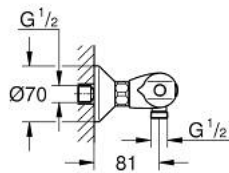

34 814 243 3 GROHTHERM 1000 SHOWER SAFETY MIXER

PRODUCT DESCRIPTION

- Colour: matte black
- wall mounted
- GROHE CoolTouch safety housing
- GROHE MetalGrip ergonomically shaped metal handles
- GROHE SafeStop - safety button at 38°C
- GROHE SafeStop Plus - optional temperature limiter at 43°C included
- GROHE TurboStat - compact cartridge with wax thermoelement
- integrated stop valve
- volume handle
- FlowControl Button - One-button switch to full water flow
- individually adjustable stop
- ceramic headpart 1/2", 180°
- shower bottom outlet 1/2"
- built-in non-return valves
- dirt strainers
- protected against backflow
- S-unions
- metal rosette

34 814 243 3 GROHTHERM 1000 SHOWER SAFETY MIXER

SPARE PARTS, June 2023 – now

- 1: GRT 1000 New shut-off handle (Spare part-nr. 479722430)
- 1.1: cap (Spare part-nr. 47974243M)
- 2: Ceramic headpart, 1/2" (Spare part-nr. 45346000)
- 2.1: O-ring Ø18,2 x Ø1,7 (Spare part-nr. 0392400M)
- 3: GRT 1000 New temperature control handle (Spare part-nr. 479732430)
- 3.1: cap (Spare part-nr. 47974243M)
- 4: Fitting ring (Spare part-nr. 47743000)
- 5: Thermostatic compact cartridge 1/2" (Spare part-nr. 47439000)
- 6: Race (Spare part-nr. 47975000)
- 7: Non-return valve (Spare part-nr. 08565000)
- 8: Non-return valve (Spare part-nr. 471892430)
- 8.1: Dirt strainer (Spare part-nr. 0726400M)
- 8.2: Non-return valve (Spare part-nr. 08565000)
- 8.3: O-ring ø17 x ø2 (Spare part-nr. 0305500M)
- 9: S-union (Spare part-nr. 120752430)
- 9.1: Seal (Spare part-nr. 0138600M)
- 9.2: Escutcheon (Spare part-nr. 02210243M)
- 10: Extension 3/4", 20 mm (Spare part-nr. 0713000M)*
- 11: Special spanner (Spare part-nr. 19377000)*
- 12: Socket Spanner (Spare part-nr. 19332000)*
- 13: GROHE TurboStat cartridge 1/2" (Spare part-nr. 47175000)*