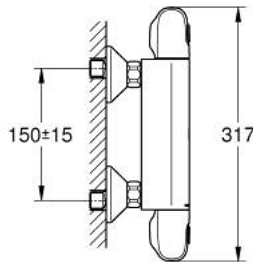

34 814 243 3 GROHTHERM 1000 SHOWER SAFETY MIXER

PRODUCT DESCRIPTION

- Colour: matte black
- wall mounted
- GROHE CoolTouch safety housing
- GROHE MetalGrip ergonomically shaped metal handles
- GROHE SafeStop - safety button at 38°C
- GROHE SafeStop Plus - optional temperature limiter at 43°C included
- GROHE TurboStat - compact cartridge with wax thermoelement
- integrated stop valve
- volume handle
- FlowControl Button - One-button switch to full water flow
- individually adjustable stop
- ceramic headpart 1/2", 180°
- shower bottom outlet 1/2"
- built-in non-return valves
- dirt strainers
- protected against backflow
- S-unions
- metal rosette

34 814 243 3 GROHTHERM 1000 SHOWER SAFETY MIXER

SPARE PARTS, June 2023 – now

- 1: GRT 1000 New shut-off handle (Spare part-nr. 479722430)
- 1.1: cap (Spare part-nr. 47974243M)
- 2: Ceramic headpart, 1/2" (Spare part-nr. 45346000)
- 2.1: O-ring Ø18,2 x Ø1,7 (Spare part-nr. 0392400M)
- 3: GRT 1000 New temperature control handle (Spare part-nr. 479732430)
- 3.1: cap (Spare part-nr. 47974243M)
- 4: Fitting ring (Spare part-nr. 47743000)
- 5: Thermostatic compact cartridge 1/2" (Spare part-nr. 47439000)
- 6: Race (Spare part-nr. 47975000)
- 7: Non-return valve (Spare part-nr. 08565000)
- 8: Non-return valve (Spare part-nr. 471892430)
- 8.1: Dirt strainer (Spare part-nr. 0726400M)
- 8.2: Non-return valve (Spare part-nr. 08565000)
- 8.3: O-ring ø17 x ø2 (Spare part-nr. 0305500M)
- 9: S-union (Spare part-nr. 120752430)
- 9.1: Seal (Spare part-nr. 0138600M)
- 9.2: Escutcheon (Spare part-nr. 02210243M)
- 10: Extension 3/4", 20 mm (Spare part-nr. 0713000M)*
- 11: Special spanner (Spare part-nr. 19377000)*
- 12: Socket Spanner (Spare part-nr. 19332000)*
- 13: GROHE TurboStat cartridge 1/2" (Spare part-nr. 47175000)*