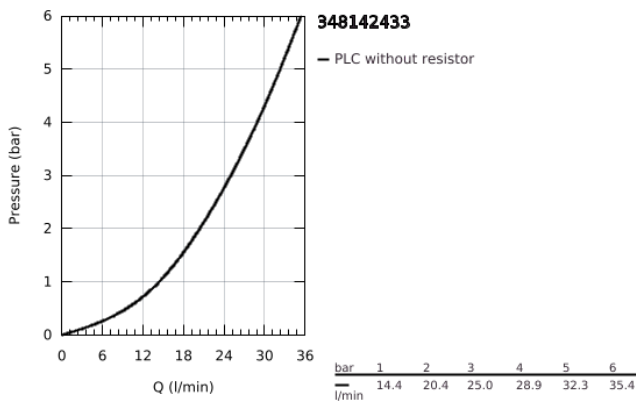

34 814 243 3 GROHTHERM 1000 SHOWER SAFETY MIXER

PRODUCT DESCRIPTION

- Colour: matte black
- wall mounted
- GROHE CoolTouch safety housing
- GROHE MetalGrip ergonomically shaped metal handles
- GROHE SafeStop - safety button at 38°C
- GROHE SafeStop Plus - optional temperature limiter at 43°C included
- GROHE TurboStat - compact cartridge with wax thermoelement
- integrated stop valve
- volume handle with GROHE EcoButton
- ceramic headpart 1/2", 180°
- shower bottom outlet 1/2"
- built-in non-return valves
- dirt strainers
- protected against backflow
- S-unions
- metal rosette

34 814 243 3 GROHTHERM 1000 SHOWER SAFETY MIXER

SPARE PARTS, June 2023 – now

- 1: GRT 1000 New shut-off handle (Spare part-nr. 479722430)
- 1.1: cap (Spare part-nr. 47974243M)
- 2: Ceramic headpart, 1/2" (Spare part-nr. 45346000)
- 2.1: O-ring Ø18,2 x Ø1,7 (Spare part-nr. 0392400M)
- 3: GRT 1000 New temperature control handle (Spare part-nr. 479732430)
- 3.1: cap (Spare part-nr. 47974243M)
- 4: Fitting ring (Spare part-nr. 47743000)
- 5: Thermostatic compact cartridge 1/2" (Spare part-nr. 47439000)
- 6: Race (Spare part-nr. 47975000)
- 7: Non-return valve (Spare part-nr. 08565000)
- 8: Non-return valve (Spare part-nr. 471892430)
- 8.1: Dirt strainer (Spare part-nr. 0726400M)
- 8.2: Non-return valve (Spare part-nr. 08565000)
- 8.3: O-ring ø17 x ø2 (Spare part-nr. 0305500M)
- 9: S-union (Spare part-nr. 120752430)
- 9.1: Seal (Spare part-nr. 0138600M)
- 9.2: Escutcheon (Spare part-nr. 02210243M)
- 10: Extension 3/4", 20 mm (Spare part-nr. 0713000M)*
- 11: Special spanner (Spare part-nr. 19377000)*
- 12: Socket Spanner (Spare part-nr. 19332000)*
- 13: GROHE TurboStat cartridge 1/2" (Spare part-nr. 47175000)*