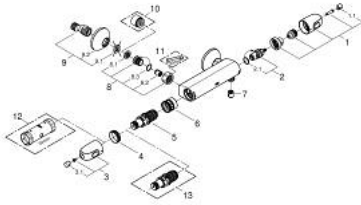

34 814 243 3 GROHTHERM 1000 SHOWER SAFETY MIXER

PRODUCT DESCRIPTION

- Colour: matte black
- wall mounted
- GROHE CoolTouch safety housing
- GROHE MetalGrip ergonomically shaped metal handles
- GROHE SafeStop - safety button at 38°C
- GROHE SafeStop Plus - optional temperature limiter at 43°C included
- GROHE TurboStat - compact cartridge with wax thermoelement
- integrated stop valve
- volume handle
- FlowControl Button - One-button switch to full water flow
- individually adjustable stop
- ceramic headpart 1/2", 180°
- shower bottom outlet 1/2"
- built-in non-return valves
- dirt strainers
- protected against backflow
- S-unions
- metal rosette

34 814 243 3 GROHTHERM 1000 SHOWER SAFETY MIXER

SPARE PARTS, June 2023 – now

- 1: GRT 1000 New shut-off handle (Spare part-nr. 479722430)
- 1.1: cap (Spare part-nr. 47974243M)
- 2: Ceramic headpart, 1/2" (Spare part-nr. 45346000)
- 2.1: O-ring Ø18,2 x Ø1,7 (Spare part-nr. 0392400M)
- 3: GRT 1000 New temperature control handle (Spare part-nr. 479732430)
- 3.1: cap (Spare part-nr. 47974243M)
- 4: Fitting ring (Spare part-nr. 47743000)
- 5: Thermostatic compact cartridge 1/2" (Spare part-nr. 47439000)
- 6: Race (Spare part-nr. 47975000)
- 7: Non-return valve (Spare part-nr. 08565000)
- 8: Non-return valve (Spare part-nr. 471892430)
- 8.1: Dirt strainer (Spare part-nr. 0726400M)
- 8.2: Non-return valve (Spare part-nr. 08565000)
- 8.3: O-ring ø17 x ø2 (Spare part-nr. 0305500M)
- 9: S-union (Spare part-nr. 120752430)
- 9.1: Seal (Spare part-nr. 0138600M)
- 9.2: Escutcheon (Spare part-nr. 02210243M)
- 10: Extension 3/4", 20 mm (Spare part-nr. 0713000M)*
- 11: Special spanner (Spare part-nr. 19377000)*
- 12: Socket Spanner (Spare part-nr. 19332000)*
- 13: GROHE TurboStat cartridge 1/2" (Spare part-nr. 47175000)*