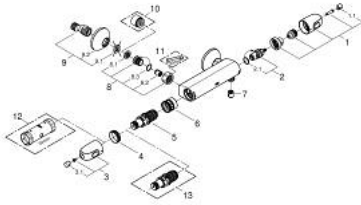

34 814 243 3 GROHTHERM 1000 SHOWER SAFETY MIXER

PRODUCT DESCRIPTION

- Colour: matte black
- wall mounted
- GROHE CoolTouch safety housing
- GROHE MetalGrip ergonomically shaped metal handles
- GROHE SafeStop - safety button at 38°C
- GROHE SafeStop Plus - optional temperature limiter at 43°C included
- GROHE TurboStat - compact cartridge with wax thermoelement
- integrated stop valve
- volume handle with GROHE EcoButton
- ceramic headpart 1/2", 180°
- shower bottom outlet 1/2"
- built-in non-return valves
- dirt strainers
- protected against backflow
- S-unions
- metal rosette

34 814 243 3 GROHTHERM 1000 SHOWER SAFETY MIXER

SPARE PARTS, June 2023 – now

- 1: GRT 1000 New shut-off handle (Spare part-nr. 479722430)
- 1.1: cap (Spare part-nr. 47974243M)
- 2: Ceramic headpart, 1/2" (Spare part-nr. 45346000)
- 2.1: O-ring Ø18,2 x Ø1,7 (Spare part-nr. 0392400M)
- 3: GRT 1000 New temperature control handle (Spare part-nr. 479732430)
- 3.1: cap (Spare part-nr. 47974243M)
- 4: Fitting ring (Spare part-nr. 47743000)
- 5: Thermostatic compact cartridge 1/2" (Spare part-nr. 47439000)
- 6: Race (Spare part-nr. 47975000)
- 7: Non-return valve (Spare part-nr. 08565000)
- 8: Non-return valve (Spare part-nr. 471892430)
- 8.1: Dirt strainer (Spare part-nr. 0726400M)
- 8.2: Non-return valve (Spare part-nr. 08565000)
- 8.3: O-ring ø17 x ø2 (Spare part-nr. 0305500M)
- 9: S-union (Spare part-nr. 120752430)
- 9.1: Seal (Spare part-nr. 0138600M)
- 9.2: Escutcheon (Spare part-nr. 02210243M)
- 10: Extension 3/4", 20 mm (Spare part-nr. 0713000M)*
- 11: Special spanner (Spare part-nr. 19377000)*
- 12: Socket Spanner (Spare part-nr. 19332000)*
- 13: GROHE TurboStat cartridge 1/2" (Spare part-nr. 47175000)*