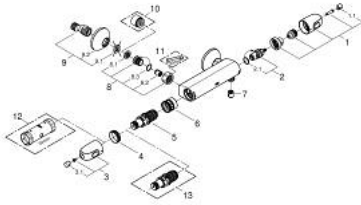

34 814 003 GROHTHERM 1000 SHOWER SAFETY MIXER

PRODUCT DESCRIPTION

- Colour: chrome
- wall mounted
- GROHE CoolTouch safety housing
- GROHE LongLife finish
- GROHE MetalGrip ergonomically shaped metal handles
- GROHE SafeStop - safety button at 38°C
- GROHE SafeStop Plus - optional temperature limiter at 43°C included
- GROHE TurboStat - compact cartridge with wax thermoelement
- integrated stop valve
- volume handle with FlowControl Button (button with individually adjustable stop)
- ceramic headpart 1/2", 180°
- shower bottom outlet 1/2"
- built-in non-return valves
- dirt strainers
- protected against backflow
- S-unions
- metal rosette

34 814 003 GROHTHERM 1000 SHOWER SAFETY MIXER

SPARE PARTS, August 2020 – now

- 1: Shut-off handle (Spare part-nr. 47972000)
- 1.1: Cover cap (Spare part-nr. 4797400M)
- 2: Ceramic headpart, 1/2" (Spare part-nr. 45346000)
- 2.1: O-ring Ø18,2 x Ø1,7 (Spare part-nr. 0392400M)
- 3: Temperature control handle (Spare part-nr. 47973000)
- 3.1: Cover cap (Spare part-nr. 4797400M)
- 4: Fitting ring (Spare part-nr. 47743000)
- 5: Thermostatic compact cartridge 1/2" (Spare part-nr. 47439000)
- 6: Race (Spare part-nr. 47975000)
- 7: Non-return valve (Spare part-nr. 08565000)
- 8: Non-return valve (Spare part-nr. 47189000)
- 8.1: Dirt strainer (Spare part-nr. 0726400M)
- 8.2: Non-return valve (Spare part-nr. 08565000)
- 8.3: O-ring ø17 x ø2 (Spare part-nr. 0305500M)*
- 9: S-union (Spare part-nr. 12075000)
- 9.1: Seal (Spare part-nr. 0138600M)
- 9.2: Escutcheon (Spare part-nr. 0221000M)
- 10: Extension 3/4", 20 mm (Spare part-nr. 0713000M)*
- 11: Special spanner (Spare part-nr. 19377000)*
- 12: Socket Spanner (Spare part-nr. 19332000)*
- 13: GROHE TurboStat cartridge 1/2" (Spare part-nr. 47175000)*