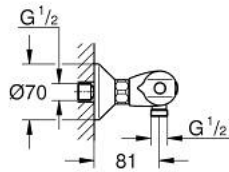

34 814 003 GROHTHERM 1000 SHOWER SAFETY MIXER

PRODUCT DESCRIPTION

- Colour: chrome
- wall mounted
- GROHE CoolTouch safety housing
- GROHE LongLife finish
- GROHE MetalGrip ergonomically shaped metal handles
- GROHE SafeStop - safety button at 38°C
- GROHE SafeStop Plus - optional temperature limiter at 43°C included
- GROHE TurboStat - compact cartridge with wax thermoelement
- integrated stop valve
- volume handle with FlowControl Button (button with individually adjustable stop)
- ceramic headpart 1/2", 180°
- shower bottom outlet 1/2"
- built-in non-return valves
- dirt strainers
- protected against backflow
- S-unions
- metal rosette

34 814 003 GROHTHERM 1000 SHOWER SAFETY MIXER

SPARE PARTS, August 2020 – now

- 1: Shut-off handle (Spare part-nr. 47972000)
- 1.1: Cover cap (Spare part-nr. 4797400M)
- 2: Ceramic headpart, 1/2" (Spare part-nr. 45346000)
- 2.1: O-ring Ø18,2 x Ø1,7 (Spare part-nr. 0392400M)
- 3: Temperature control handle (Spare part-nr. 47973000)
- 3.1: Cover cap (Spare part-nr. 4797400M)
- 4: Fitting ring (Spare part-nr. 47743000)
- 5: Thermostatic compact cartridge 1/2" (Spare part-nr. 47439000)
- 6: Race (Spare part-nr. 47975000)
- 7: Non-return valve (Spare part-nr. 08565000)
- 8: Non-return valve (Spare part-nr. 47189000)
- 8.1: Dirt strainer (Spare part-nr. 0726400M)
- 8.2: Non-return valve (Spare part-nr. 08565000)
- 8.3: O-ring ø17 x ø2 (Spare part-nr. 0305500M)*
- 9: S-union (Spare part-nr. 12075000)
- 9.1: Seal (Spare part-nr. 0138600M)
- 9.2: Escutcheon (Spare part-nr. 0221000M)
- 10: Extension 3/4", 20 mm (Spare part-nr. 0713000M)*
- 11: Special spanner (Spare part-nr. 19377000)*
- 12: Socket Spanner (Spare part-nr. 19332000)*
- 13: GROHE TurboStat cartridge 1/2" (Spare part-nr. 47175000)*