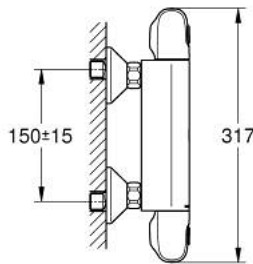

34 814 003 GROHTHERM 1000 SHOWER SAFETY MIXER

PRODUCT DESCRIPTION

- Colour: chrome
- wall mounted
- GROHE CoolTouch safety housing
- GROHE LongLife finish
- GROHE MetalGrip ergonomically shaped metal handles
- GROHE SafeStop - safety button at 38°C
- GROHE SafeStop Plus - optional temperature limiter at 43°C included
- GROHE TurboStat - compact cartridge with wax thermoelement
- integrated stop valve
- volume handle with FlowControl Button (button with individually adjustable stop)
- ceramic headpart 1/2", 180°
- shower bottom outlet 1/2"
- built-in non-return valves
- dirt strainers
- protected against backflow
- S-unions
- metal rosette

34 814 003 GROHTHERM 1000 SHOWER SAFETY MIXER

SPARE PARTS, August 2020 – now

- 1: Shut-off handle (Spare part-nr. 47972000)
- 1.1: Cover cap (Spare part-nr. 4797400M)
- 2: Ceramic headpart, 1/2" (Spare part-nr. 45346000)
- 2.1: O-ring Ø18,2 x Ø1,7 (Spare part-nr. 0392400M)
- 3: Temperature control handle (Spare part-nr. 47973000)
- 3.1: Cover cap (Spare part-nr. 4797400M)
- 4: Fitting ring (Spare part-nr. 47743000)
- 5: Thermostatic compact cartridge 1/2" (Spare part-nr. 47439000)
- 6: Race (Spare part-nr. 47975000)
- 7: Non-return valve (Spare part-nr. 08565000)
- 8: Non-return valve (Spare part-nr. 47189000)
- 8.1: Dirt strainer (Spare part-nr. 0726400M)
- 8.2: Non-return valve (Spare part-nr. 08565000)
- 8.3: O-ring ø17 x ø2 (Spare part-nr. 0305500M)*
- 9: S-union (Spare part-nr. 12075000)
- 9.1: Seal (Spare part-nr. 0138600M)
- 9.2: Escutcheon (Spare part-nr. 0221000M)
- 10: Extension 3/4", 20 mm (Spare part-nr. 0713000M)*
- 11: Special spanner (Spare part-nr. 19377000)*
- 12: Socket Spanner (Spare part-nr. 19332000)*
- 13: GROHE TurboStat cartridge 1/2" (Spare part-nr. 47175000)*