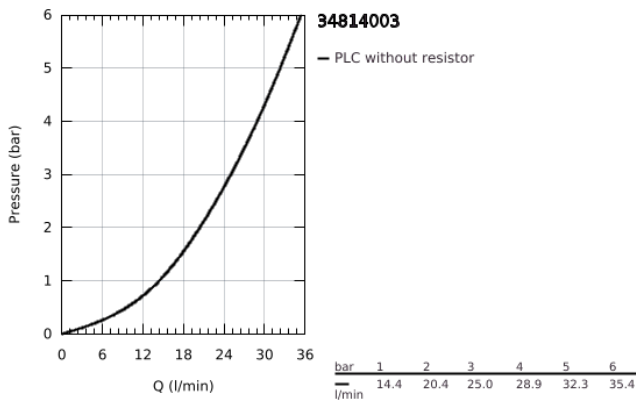

34 814 003 GROHTHERM 1000 SHOWER SAFETY MIXER

PRODUCT DESCRIPTION

- Colour: chrome
- wall mounted
- GROHE CoolTouch safety housing
- GROHE LongLife finish
- GROHE MetalGrip ergonomically shaped metal handles
- GROHE SafeStop - safety button at 38°C
- GROHE SafeStop Plus - optional temperature limiter at 43°C included
- GROHE TurboStat - compact cartridge with wax thermoelement
- integrated stop valve
- volume handle with FlowControl Button (button with individually adjustable stop)
- ceramic headpart 1/2", 180°
- shower bottom outlet 1/2"
- built-in non-return valves
- dirt strainers
- protected against backflow
- S-unions
- metal rosette

34 814 003 GROHTHERM 1000 SHOWER SAFETY MIXER

SPARE PARTS, August 2020 – now

- 1: Shut-off handle (Spare part-nr. 47972000)
- 1.1: Cover cap (Spare part-nr. 4797400M)
- 2: Ceramic headpart, 1/2" (Spare part-nr. 45346000)
- 2.1: O-ring Ø18,2 x Ø1,7 (Spare part-nr. 0392400M)
- 3: Temperature control handle (Spare part-nr. 47973000)
- 3.1: Cover cap (Spare part-nr. 4797400M)
- 4: Fitting ring (Spare part-nr. 47743000)
- 5: Thermostatic compact cartridge 1/2" (Spare part-nr. 47439000)
- 6: Race (Spare part-nr. 47975000)
- 7: Non-return valve (Spare part-nr. 08565000)
- 8: Non-return valve (Spare part-nr. 47189000)
- 8.1: Dirt strainer (Spare part-nr. 0726400M)
- 8.2: Non-return valve (Spare part-nr. 08565000)
- 8.3: O-ring ø17 x ø2 (Spare part-nr. 0305500M)*
- 9: S-union (Spare part-nr. 12075000)
- 9.1: Seal (Spare part-nr. 0138600M)
- 9.2: Escutcheon (Spare part-nr. 0221000M)
- 10: Extension 3/4", 20 mm (Spare part-nr. 0713000M)*
- 11: Special spanner (Spare part-nr. 19377000)*
- 12: Socket Spanner (Spare part-nr. 19332000)*
- 13: GROHE TurboStat cartridge 1/2" (Spare part-nr. 47175000)*