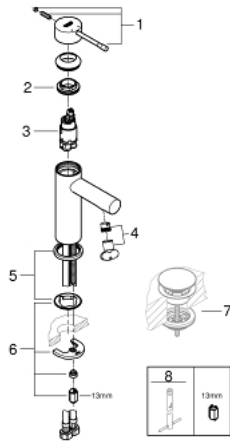

34 813 001 **ESSENCE SINGLE-LEVER BASIN MIXER 1/2"**
S-SIZE

PRODUCT DESCRIPTION

- Colour: chrome
- GROHE SilkMove 28 mm ceramic cartridge
- with temperature limiter
- GROHE LongLife finish
- GROHE EcoJoy - less water, perfect flow
- maximum flow rate (at 3 bar): 5 l/min
- GROHE FastFixation Plus installation system
- smooth body
- flexible connection hoses

34 813 001 **ESSENCE SINGLE-LEVER BASIN MIXER 1/2"**
S-SIZE

SPARE PARTS, December 2021 – now

- 1: Lever (Spare part-nr. 46917000)
 - 2: Fitting ring (Spare part-nr. 46715000)
 - 3: Cartridge (Spare part-nr. 46580000)
 - 4: Mousseur (Spare part-nr. 46765000)
 - 5: Escutcheon (Spare part-nr. 48603000)
 - 6: Shank mounting kit (Spare part-nr. 46645000)
 - 7: Waste set with push-open plug (Spare part-nr. 65807000)*
 - 8: Mounting wrench (Spare part-nr. 19017000)*
- * Optional accessories