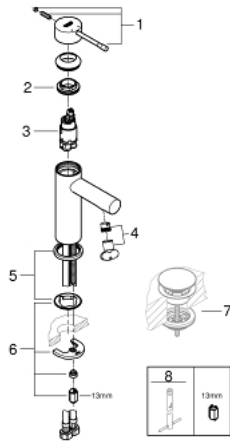

34 813 001 **ESSENCE SINGLE-LEVER BASIN MIXER 1/2"**  
**S-SIZE**

**PRODUCT DESCRIPTION**

- Colour: chrome
- GROHE SilkMove 28 mm ceramic cartridge
- with temperature limiter
- GROHE LongLife finish
- GROHE EcoJoy - less water, perfect flow
- maximum flow rate (at 3 bar): 5 l/min
- GROHE FastFixation Plus installation system
- smooth body
- flexible connection hoses
- replaces Essence basin mixer 34 294 001

34 813 001 **ESSENCE SINGLE-LEVER BASIN MIXER 1/2"**  
**S-SIZE**

**SPARE PARTS**, December 2021 – now

- 1: Lever (Spare part-nr. 46917000)
  - 2: Fitting ring (Spare part-nr. 46715000)
  - 3: Cartridge (Spare part-nr. 46580000)
  - 4: Mousseur (Spare part-nr. 46765000)
  - 5: Escutcheon (Spare part-nr. 48603000)
  - 6: Shank mounting kit (Spare part-nr. 46645000)
  - 7: Waste set with push-open plug (Spare part-nr. 65807000)\*
  - 8: Mounting wrench (Spare part-nr. 19017000)\*
- \* Optional accessories