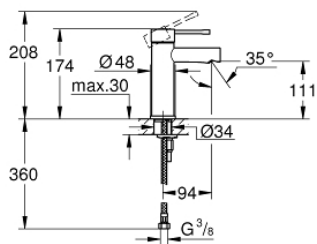

34 813 001 **ESSENCE SINGLE-LEVER BASIN MIXER 1/2"**
S-SIZE

PRODUCT DESCRIPTION

- Colour: chrome
- GROHE SilkMove 28 mm ceramic cartridge
- with temperature limiter
- GROHE LongLife finish
- GROHE EcoJoy - less water, perfect flow
- maximum flow rate (at 3 bar): 5 l/min
- GROHE FastFixation Plus installation system
- smooth body
- flexible connection hoses

34 813 001 **ESSENCE SINGLE-LEVER BASIN MIXER 1/2"**
S-SIZE

SPARE PARTS, December 2021 – now

- 1: Lever (Spare part-nr. 46917000)
 - 2: Fitting ring (Spare part-nr. 46715000)
 - 3: Cartridge (Spare part-nr. 46580000)
 - 4: Mousseur (Spare part-nr. 46765000)
 - 5: Escutcheon (Spare part-nr. 48603000)
 - 6: Shank mounting kit (Spare part-nr. 46645000)
 - 7: Waste set with push-open plug (Spare part-nr. 65807000)*
 - 8: Mounting wrench (Spare part-nr. 19017000)*
- * Optional accessories