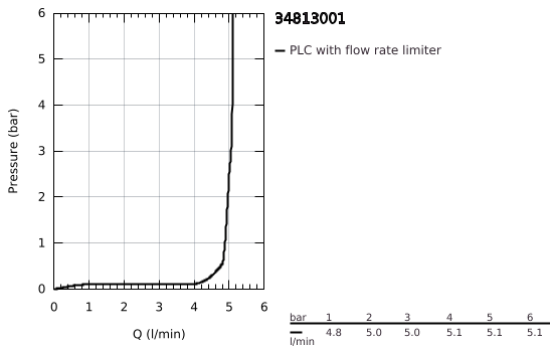

34 813 001 **ESSENCE SINGLE-LEVER BASIN MIXER 1/2"**  
**S-SIZE**

**PRODUCT DESCRIPTION**

- Colour: chrome
- GROHE SilkMove 28 mm ceramic cartridge
- with temperature limiter
- GROHE LongLife finish
- GROHE EcoJoy - less water, perfect flow
- maximum flow rate (at 3 bar): 5 l/min
- GROHE FastFixation Plus installation system
- smooth body
- flexible connection hoses
- replaces Essence basin mixer 34 294 001

34 813 001 **ESSENCE SINGLE-LEVER BASIN MIXER 1/2"**  
**S-SIZE**

**SPARE PARTS**, December 2021 – now

- 1: Lever (Spare part-nr. 46917000)
  - 2: Fitting ring (Spare part-nr. 46715000)
  - 3: Cartridge (Spare part-nr. 46580000)
  - 4: Mousseur (Spare part-nr. 46765000)
  - 5: Escutcheon (Spare part-nr. 48603000)
  - 6: Shank mounting kit (Spare part-nr. 46645000)
  - 7: Waste set with push-open plug (Spare part-nr. 65807000)\*
  - 8: Mounting wrench (Spare part-nr. 19017000)\*
- \* Optional accessories