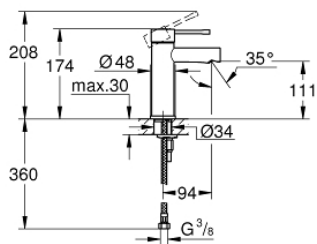

34 813 001 **ESSENCE SINGLE-LEVER BASIN MIXER 1/2"**  
**S-SIZE**

**PRODUCT DESCRIPTION**

- Colour: chrome
- GROHE SilkMove 28 mm ceramic cartridge
- with temperature limiter
- GROHE LongLife finish
- GROHE EcoJoy - less water, perfect flow
- maximum flow rate (at 3 bar): 5 l/min
- GROHE FastFixation Plus installation system
- smooth body
- flexible connection hoses
- replaces Essence basin mixer 34 294 001

34 813 001 **ESSENCE SINGLE-LEVER BASIN MIXER 1/2"**  
**S-SIZE**

**SPARE PARTS**, December 2021 – now

- 1: Lever (Spare part-nr. 46917000)
  - 2: Fitting ring (Spare part-nr. 46715000)
  - 3: Cartridge (Spare part-nr. 46580000)
  - 4: Mousseur (Spare part-nr. 46765000)
  - 5: Escutcheon (Spare part-nr. 48603000)
  - 6: Shank mounting kit (Spare part-nr. 46645000)
  - 7: Waste set with push-open plug (Spare part-nr. 65807000)\*
  - 8: Mounting wrench (Spare part-nr. 19017000)\*
- \* Optional accessories