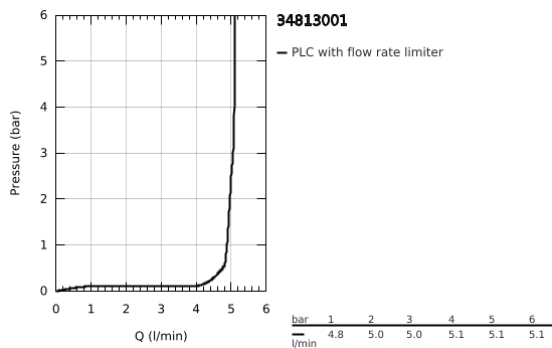

34 813 001 **ESSENCE SINGLE-LEVER BASIN MIXER 1/2"**
S-SIZE

PRODUCT DESCRIPTION

- Colour: chrome
- GROHE SilkMove 28 mm ceramic cartridge
- with temperature limiter
- GROHE LongLife finish
- GROHE EcoJoy - less water, perfect flow
- maximum flow rate (at 3 bar): 5 l/min
- GROHE FastFixation Plus installation system
- smooth body
- flexible connection hoses

34 813 001 **ESSENCE SINGLE-LEVER BASIN MIXER 1/2"**
S-SIZE

SPARE PARTS, December 2021 – now

- 1: Lever (Spare part-nr. 46917000)
 - 2: Fitting ring (Spare part-nr. 46715000)
 - 3: Cartridge (Spare part-nr. 46580000)
 - 4: Mousseur (Spare part-nr. 46765000)
 - 5: Escutcheon (Spare part-nr. 48603000)
 - 6: Shank mounting kit (Spare part-nr. 46645000)
 - 7: Waste set with push-open plug (Spare part-nr. 65807000)*
 - 8: Mounting wrench (Spare part-nr. 19017000)*
- * Optional accessories