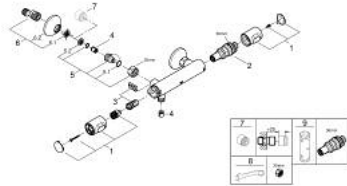

34 793 000 GROHTHERM 500 SHOWER SAFETY MIXER

PRODUCT DESCRIPTION

- Colour: chrome
- wall mounted
- GROHE LongLife finish
- GROHE SafeStop - safety button at 38°C
- GROHE SafeStop Plus - optional temperature limiter at 43°C included
- GROHE thermostatic cartridge with wax thermoelement
- integrated stop valve
- volume handle with GROHE EcoButton
- headpart 90°
- shower bottom outlet 1/2"
- built-in non-return valves
- dirt strainers
- protected against backflow
- S-unions
- metal rosette
- professional edition

34 793 000 GROHTHERM 500 SHOWER SAFETY MIXER

SPARE PARTS, August 2019 – now

- 1: Temperature control handle (Spare part-nr. 49178000)
- 2: Thermostatic compact cartridge 1/2" (Spare part-nr. 49175000)
- 3: Headpart 1/2" (Spare part-nr. 49174000)
- 4: Non-return valve (Spare part-nr. 08565000)
- 5: Connection Nipple (Spare part-nr. 49179000)
- 5.1: O-ring $\varnothing 17 \times \varnothing 2$ (Spare part-nr. 0305500M)
- 5.2: Dirt strainer (Spare part-nr. 0726400M)
- 6: S-union (Spare part-nr. 12075000)
- 6.1: Seal (Spare part-nr. 0138600M)
- 6.2: Escutcheon (Spare part-nr. 0221000M)
- 7: Extension 3/4", 20 mm (Spare part-nr. 0713000M)*
- 8: Special spanner (Spare part-nr. 19377000)*
- 9: Socket Spanner (Spare part-nr. 49059000)*