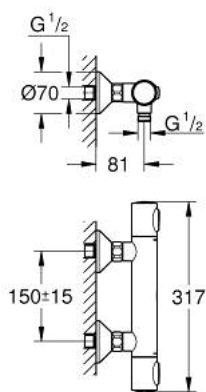

34 793 000 GROHTHERM 500 SHOWER SAFETY MIXER

PRODUCT DESCRIPTION

- Colour: chrome
- wall mounted
- GROHE LongLife finish
- GROHE SafeStop - safety button at 38°C
- GROHE SafeStop Plus - optional temperature limiter at 43°C included
- GROHE thermostatic cartridge with wax thermoelement
- integrated stop valve
- volume handle with GROHE EcoButton
- headpart 90°
- shower bottom outlet 1/2"
- built-in non-return valves
- dirt strainers
- protected against backflow
- S-unions
- metal rosette
- professional edition

34 793 000 GROHTHERM 500 SHOWER SAFETY MIXER

SPARE PARTS, August 2019 – now

- 1: Temperature control handle (Spare part-nr. 49178000)
- 2: Thermostatic compact cartridge 1/2" (Spare part-nr. 49175000)
- 3: Headpart 1/2" (Spare part-nr. 49174000)
- 4: Non-return valve (Spare part-nr. 08565000)
- 5: Connection Nipple (Spare part-nr. 49179000)
- 5.1: O-ring $\varnothing 17 \times \varnothing 2$ (Spare part-nr. 0305500M)
- 5.2: Dirt strainer (Spare part-nr. 0726400M)
- 6: S-union (Spare part-nr. 12075000)
- 6.1: Seal (Spare part-nr. 0138600M)
- 6.2: Escutcheon (Spare part-nr. 0221000M)
- 7: Extension 3/4", 20 mm (Spare part-nr. 0713000M)*
- 8: Special spanner (Spare part-nr. 19377000)*
- 9: Socket Spanner (Spare part-nr. 49059000)*