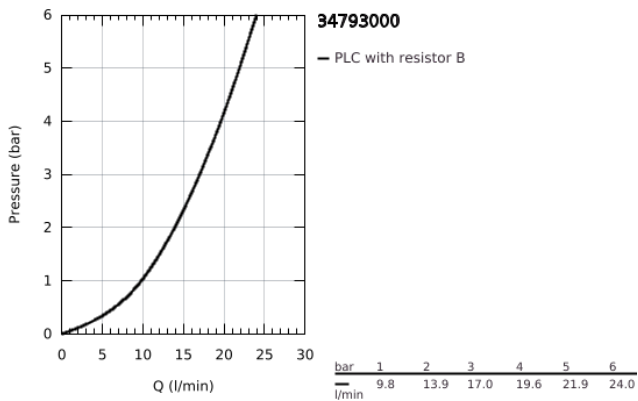

34 793 000 GROHTHERM 500 SHOWER SAFETY MIXER

PRODUCT DESCRIPTION

- Colour: chrome
- wall mounted
- GROHE LongLife finish
- GROHE SafeStop - safety button at 38°C
- GROHE SafeStop Plus - optional temperature limiter at 43°C included
- GROHE thermostatic cartridge with wax thermoelement
- integrated stop valve
- volume handle with GROHE EcoButton
- headpart 90°
- shower bottom outlet 1/2"
- built-in non-return valves
- dirt strainers
- protected against backflow
- S-unions
- metal rosette
- professional edition

34 793 000 GROHTHERM 500 SHOWER SAFETY MIXER

SPARE PARTS, August 2019 – now

- 1: Temperature control handle (Spare part-nr. 49178000)
- 2: Thermostatic compact cartridge 1/2" (Spare part-nr. 49175000)
- 3: Headpart 1/2" (Spare part-nr. 49174000)
- 4: Non-return valve (Spare part-nr. 08565000)
- 5: Connection Nipple (Spare part-nr. 49179000)
- 5.1: O-ring $\varnothing 17 \times \varnothing 2$ (Spare part-nr. 0305500M)
- 5.2: Dirt strainer (Spare part-nr. 0726400M)
- 6: S-union (Spare part-nr. 12075000)
- 6.1: Seal (Spare part-nr. 0138600M)
- 6.2: Escutcheon (Spare part-nr. 0221000M)
- 7: Extension 3/4", 20 mm (Spare part-nr. 0713000M)*
- 8: Special spanner (Spare part-nr. 19377000)*
- 9: Socket Spanner (Spare part-nr. 49059000)*