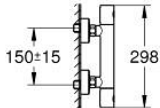

### PRODUCT DESCRIPTION

- Colour: chrome
- with shower rail set 2 sprays (Rain, Jet)
- consisting of:
  - Grotherm 800 Cosmopolitan thermostatic shower mixer 1/2" (34 765)
  - Tempesta shower rail set, 600 mm (26 162)
- professional edition