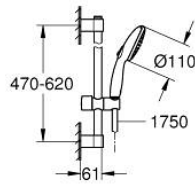

## 34 768 001 GROHTHERM 800 COSMOPOLITAN SHOWER SAFETY MIXER

### PRODUCT DESCRIPTION

- Colour: chrome
- with shower rail set 2 sprays (Rain, Jet)
- consisting of:
  - Grotherm 800 Cosmopolitan thermostatic shower mixer 1/2" (34 765)
  - Tempesta shower rail set, 600 mm (26 162)
- professional edition

### SPARE PARTS, November 2021 – now

- 1: Metal handle 1/2" (Spare part-nr. 47984000)
  - 1.1: Cover cap (Spare part-nr. 6458500M)
  - 2: Fitting ring (Spare part-nr. 47743000)
  - 3: Thermostatic compact cartridge 1/2" (Spare part-nr. 47439000)
  - 4: Ceramic headpart, 1/2" (Spare part-nr. 45346000)
  - 4.1: O-ring Ø18,2 x Ø1,7 (Spare part-nr. 0392400M)
  - 5: Non-return valve (Spare part-nr. 47189000)
  - 5.1: Dirt strainer (Spare part-nr. 0726400M)
  - 5.2: Non-return valve (Spare part-nr. 08565000)
  - 5.3: O-ring Ø17 x Ø2 (Spare part-nr. 0305500M)
  - 6: S-union (Spare part-nr. 12662000)
  - 7: Shower bar holder (Spare part-nr. 48607000)
  - 8: Glider (Spare part-nr. 48609000)
  - 9: Shower bar holder (Spare part-nr. 48608000)
  - 10: Dirt strainer (Spare part-nr. 0700200M)
  - 11: Extension 3/4", 20 mm (Spare part-nr. 0713000M)\*
  - 12: Compensation disc (Spare part-nr. 48543001)\*
  - 13: GROHE TurboStat cartridge 1/2" (Spare part-nr. 47175000)\*
  - 14: Special spanner (Spare part-nr. 19377000)\*
  - 15: Socket Spanner (Spare part-nr. 19332000)\*
- \* Optional accessories