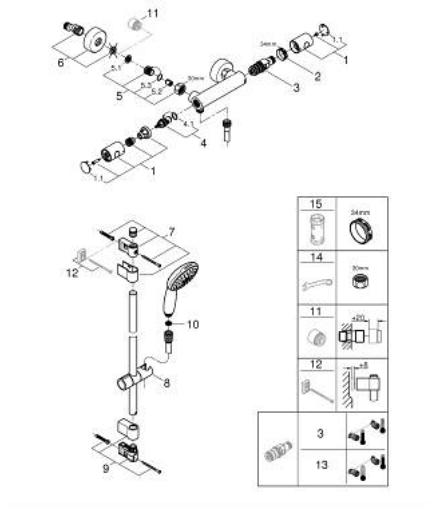

## 34 768 001 GROHTHERM 800 COSMOPOLITAN SHOWER SAFETY MIXER

### PRODUCT DESCRIPTION

- Colour: chrome
- with shower rail set 2 sprays (Rain, Jet)
- consisting of:
  - Grotherm 800 Cosmopolitan thermostatic shower mixer 1/2" (34 765)
  - Tempesta shower rail set, 600 mm (26 162)
- professional edition

### SPARE PARTS, November 2021 – now

- 1: Metal handle 1/2" (Spare part-nr. 47984000)
  - 1.1: Cover cap (Spare part-nr. 6458500M)
  - 2: Fitting ring (Spare part-nr. 47743000)
  - 3: Thermostatic compact cartridge 1/2" (Spare part-nr. 47439000)
  - 4: Ceramic headpart, 1/2" (Spare part-nr. 45346000)
  - 4.1: O-ring Ø18,2 x Ø1,7 (Spare part-nr. 0392400M)
  - 5: Non-return valve (Spare part-nr. 47189000)
  - 5.1: Dirt strainer (Spare part-nr. 0726400M)
  - 5.2: Non-return valve (Spare part-nr. 08565000)
  - 5.3: O-ring Ø17 x Ø2 (Spare part-nr. 0305500M)
  - 6: S-union (Spare part-nr. 12662000)
  - 7: Shower bar holder (Spare part-nr. 48607000)
  - 8: Glider (Spare part-nr. 48609000)
  - 9: Shower bar holder (Spare part-nr. 48608000)
  - 10: Dirt strainer (Spare part-nr. 0700200M)
  - 11: Extension 3/4", 20 mm (Spare part-nr. 0713000M)\*
  - 12: Compensation disc (Spare part-nr. 48543001)\*
  - 13: GROHE TurboStat cartridge 1/2" (Spare part-nr. 47175000)\*
  - 14: Special spanner (Spare part-nr. 19377000)\*
  - 15: Socket Spanner (Spare part-nr. 19332000)\*
- \* Optional accessories