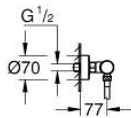

### PRODUCT DESCRIPTION

- Colour: chrome
- with shower rail set 2 sprays (Rain, Jet)
- consisting of:
  - Grotherm 800 Cosmopolitan thermostatic shower mixer 1/2" (34 765)
  - Tempesta shower rail set, 600 mm (26 162)
- professional edition

### SPARE PARTS, November 2021 – now

- 1: Metal handle 1/2" (Spare part-nr. 47984000)
  - 1.1: Cover cap (Spare part-nr. 6458500M)
  - 2: Fitting ring (Spare part-nr. 47743000)
  - 3: Thermostatic compact cartridge 1/2" (Spare part-nr. 47439000)
  - 4: Ceramic headpart, 1/2" (Spare part-nr. 45346000)
  - 4.1: O-ring Ø18,2 x Ø1,7 (Spare part-nr. 0392400M)
  - 5: Non-return valve (Spare part-nr. 47189000)
  - 5.1: Dirt strainer (Spare part-nr. 0726400M)
  - 5.2: Non-return valve (Spare part-nr. 08565000)
  - 5.3: O-ring Ø17 x Ø2 (Spare part-nr. 0305500M)
  - 6: S-union (Spare part-nr. 12662000)
  - 7: Shower bar holder (Spare part-nr. 48607000)
  - 8: Glider (Spare part-nr. 48609000)
  - 9: Shower bar holder (Spare part-nr. 48608000)
  - 10: Dirt strainer (Spare part-nr. 0700200M)
  - 11: Extension 3/4", 20 mm (Spare part-nr. 0713000M)\*
  - 12: Compensation disc (Spare part-nr. 48543001)\*
  - 13: GROHE TurboStat cartridge 1/2" (Spare part-nr. 47175000)\*
  - 14: Special spanner (Spare part-nr. 19377000)\*
  - 15: Socket Spanner (Spare part-nr. 19332000)\*
- \* Optional accessories