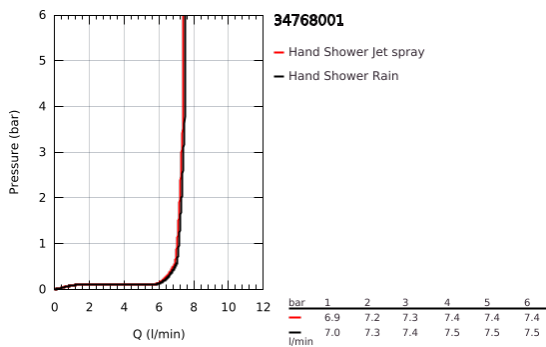

## 34 768 001 GROHTHERM 800 COSMOPOLITAN SHOWER SAFETY MIXER

### PRODUCT DESCRIPTION

- Colour: chrome
- with shower rail set 2 sprays (Rain, Jet)
- consisting of:
  - Grotherm 800 Cosmopolitan thermostatic shower mixer 1/2" (34 765)
  - Tempesta shower rail set, 600 mm (26 162)
- professional edition