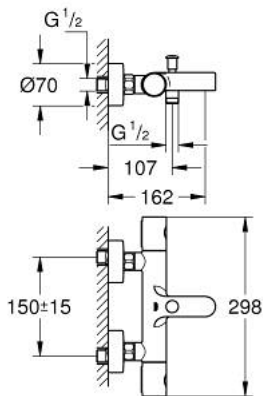

34 766 000 GROHTHERM 800 COSMOPOLITAN BATH SAFETY MIXER

PRODUCT DESCRIPTION

- Colour: chrome
- wall mounted
- GROHE LongLife finish
- GROHE MetalGrip ergonomically shaped metal handles
- GROHE SafeStop - safety button at 38°C
- GROHE SafeStop Plus - optional temperature limiter at 43°C included
- GROHE TurboStat - compact cartridge with wax thermoelement
- integrated stop valve
- automatic diverter: bath/shower
- volume handle with GROHE EcoButton
- ceramic headpart 1/2", 180°
- shower bottom outlet 1/2"
- mousseur
- built-in non-return valves
- dirt strainers
- S-unions

34 766 000 GROHTHERM 800 COSMOPOLITAN BATH SAFETY MIXER

SPARE PARTS, July 2019 – now

- 1: Metal handle 1/2" (Spare part-nr. 47984000)
 - 1.1: Cover cap (Spare part-nr. 6458500M)
 - 2: Fitting ring (Spare part-nr. 47743000)
 - 3: Thermostatic compact cartridge 1/2" (Spare part-nr. 47439000)
 - 4: Ceramic headpart, 1/2" (Spare part-nr. 45346000)
 - 4.1: O-ring $\varnothing 18,2 \times \varnothing 1,7$ (Spare part-nr. 0392400M)
 - 5: Non-return valve (Spare part-nr. 47189000)
 - 5.1: Dirt strainer (Spare part-nr. 0726400M)
 - 5.2: Non-return valve (Spare part-nr. 08565000)
 - 5.3: O-ring $\varnothing 17 \times \varnothing 2$ (Spare part-nr. 0305500M)
 - 6: S-union (Spare part-nr. 12662000)
 - 7: Diverter knob (Spare part-nr. 65648000)
 - 8: Diverter (Spare part-nr. 65655000)
 - 9: Mousseur (Spare part-nr. 13926000)
 - 10: Non-return valve (Spare part-nr. 08565000)
 - 11: Extension 3/4", 20 mm (Spare part-nr. 0713000M)*
 - 12: GROHE TurboStat cartridge 1/2" (Spare part-nr. 47175000)*
 - 13: Special spanner (Spare part-nr. 19377000)*
 - 14: Socket Spanner (Spare part-nr. 19332000)*
- * Optional accessories