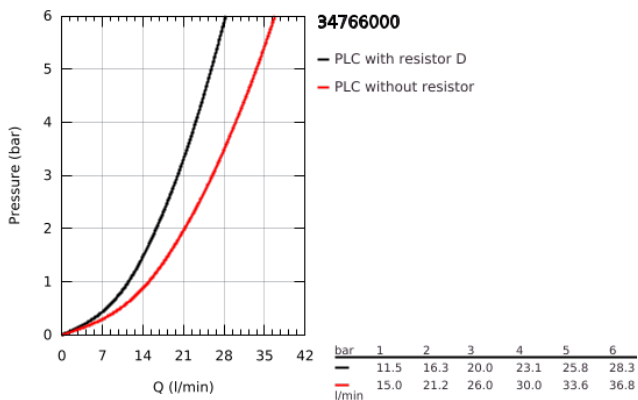

34 766 000 GROHTHERM 800 COSMOPOLITAN BATH SAFETY MIXER

PRODUCT DESCRIPTION

- Colour: chrome
- wall mounted
- GROHE LongLife finish
- GROHE MetalGrip ergonomically shaped metal handles
- GROHE SafeStop - safety button at 38°C
- GROHE SafeStop Plus - optional temperature limiter at 43°C included
- GROHE TurboStat - compact cartridge with wax thermoelement
- integrated stop valve
- automatic diverter: bath/shower
- volume handle with GROHE EcoButton
- ceramic headpart 1/2", 180°
- shower bottom outlet 1/2"
- mousseur
- built-in non-return valves
- dirt strainers
- S-unions

34 766 000 GROHTHERM 800 COSMOPOLITAN BATH SAFETY MIXER

SPARE PARTS, July 2019 – now

- 1: Metal handle 1/2" (Spare part-nr. 47984000)
 - 1.1: Cover cap (Spare part-nr. 6458500M)
 - 2: Fitting ring (Spare part-nr. 47743000)
 - 3: Thermostatic compact cartridge 1/2" (Spare part-nr. 47439000)
 - 4: Ceramic headpart, 1/2" (Spare part-nr. 45346000)
 - 4.1: O-ring $\varnothing 18,2 \times \varnothing 1,7$ (Spare part-nr. 0392400M)
 - 5: Non-return valve (Spare part-nr. 47189000)
 - 5.1: Dirt strainer (Spare part-nr. 0726400M)
 - 5.2: Non-return valve (Spare part-nr. 08565000)
 - 5.3: O-ring $\varnothing 17 \times \varnothing 2$ (Spare part-nr. 0305500M)
 - 6: S-union (Spare part-nr. 12662000)
 - 7: Diverter knob (Spare part-nr. 65648000)
 - 8: Diverter (Spare part-nr. 65655000)
 - 9: Mousseur (Spare part-nr. 13926000)
 - 10: Non-return valve (Spare part-nr. 08565000)
 - 11: Extension 3/4", 20 mm (Spare part-nr. 0713000M)*
 - 12: GROHE TurboStat cartridge 1/2" (Spare part-nr. 47175000)*
 - 13: Special spanner (Spare part-nr. 19377000)*
 - 14: Socket Spanner (Spare part-nr. 19332000)*
- * Optional accessories