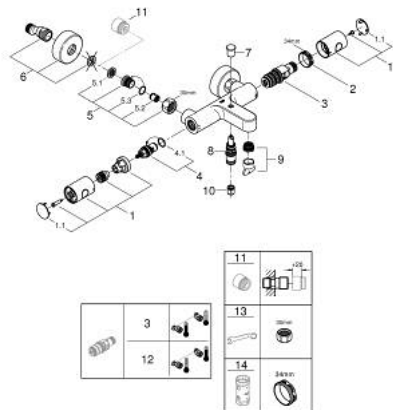

34 766 000 GROHTHERM 800 COSMOPOLITAN BATH SAFETY MIXER

PRODUCT DESCRIPTION

- Colour: chrome
- wall mounted
- GROHE LongLife finish
- GROHE MetalGrip ergonomically shaped metal handles
- GROHE SafeStop - safety button at 38°C
- GROHE SafeStop Plus - optional temperature limiter at 43°C included
- GROHE TurboStat - compact cartridge with wax thermoelement
- integrated stop valve
- automatic diverter: bath/shower
- volume handle with GROHE EcoButton
- ceramic headpart 1/2", 180°
- shower bottom outlet 1/2"
- mousseur
- built-in non-return valves
- dirt strainers
- S-unions

34 766 000 GROHTHERM 800 COSMOPOLITAN BATH SAFETY MIXER

SPARE PARTS, July 2019 – now

- 1: Metal handle 1/2" (Spare part-nr. 47984000)
 - 1.1: Cover cap (Spare part-nr. 6458500M)
 - 2: Fitting ring (Spare part-nr. 47743000)
 - 3: Thermostatic compact cartridge 1/2" (Spare part-nr. 47439000)
 - 4: Ceramic headpart, 1/2" (Spare part-nr. 45346000)
 - 4.1: O-ring $\varnothing 18,2 \times \varnothing 1,7$ (Spare part-nr. 0392400M)
 - 5: Non-return valve (Spare part-nr. 47189000)
 - 5.1: Dirt strainer (Spare part-nr. 0726400M)
 - 5.2: Non-return valve (Spare part-nr. 08565000)
 - 5.3: O-ring $\varnothing 17 \times \varnothing 2$ (Spare part-nr. 0305500M)
 - 6: S-union (Spare part-nr. 12662000)
 - 7: Diverter knob (Spare part-nr. 65648000)
 - 8: Diverter (Spare part-nr. 65655000)
 - 9: Mousseur (Spare part-nr. 13926000)
 - 10: Non-return valve (Spare part-nr. 08565000)
 - 11: Extension 3/4", 20 mm (Spare part-nr. 0713000M)*
 - 12: GROHE TurboStat cartridge 1/2" (Spare part-nr. 47175000)*
 - 13: Special spanner (Spare part-nr. 19377000)*
 - 14: Socket Spanner (Spare part-nr. 19332000)*
- * Optional accessories