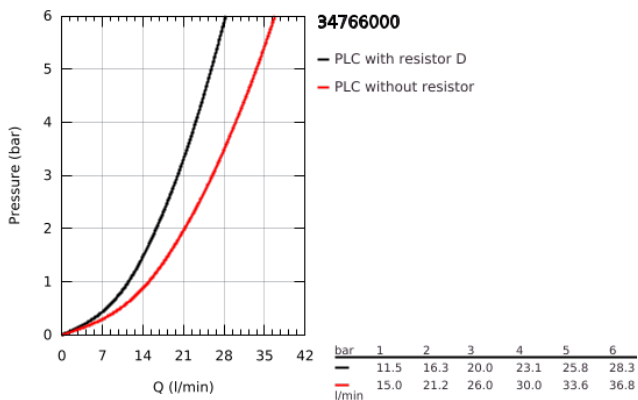

34 766 000 GROHTHERM 800 COSMOPOLITAN BATH SAFETY MIXER

PRODUCT DESCRIPTION

- Colour: chrome
- wall mounted
- GROHE LongLife finish
- GROHE MetalGrip ergonomically shaped metal handles
- GROHE SafeStop - safety button at 38°C
- GROHE SafeStop Plus - optional temperature limiter at 43°C included
- GROHE TurboStat - compact cartridge with wax thermoelement
- integrated stop valve
- automatic diverter: bath/shower
- volume handle with FlowControl Button (button with individually adjustable stop)
- ceramic headpart 1/2", 180°
- shower bottom outlet 1/2"
- mousseur
- built-in non-return valves
- dirt strainers
- S-unions

34 766 000 GROHTHERM 800 COSMOPOLITAN BATH SAFETY MIXER

SPARE PARTS, July 2019 – now

- 1: Metal handle 1/2" (Spare part-nr. 47984000)
 - 1.1: Cover cap (Spare part-nr. 6458500M)
 - 2: Fitting ring (Spare part-nr. 47743000)
 - 3: Thermostatic compact cartridge 1/2" (Spare part-nr. 47439000)
 - 4: Ceramic headpart, 1/2" (Spare part-nr. 45346000)
 - 4.1: O-ring Ø18,2 x Ø1,7 (Spare part-nr. 0392400M)
 - 5: Non-return valve (Spare part-nr. 47189000)
 - 5.1: Dirt strainer (Spare part-nr. 0726400M)
 - 5.2: Non-return valve (Spare part-nr. 08565000)
 - 5.3: O-ring ø17 x ø2 (Spare part-nr. 0305500M)
 - 6: S-union (Spare part-nr. 12662000)
 - 7: Diverter knob (Spare part-nr. 65648000)
 - 8: Diverter (Spare part-nr. 65655000)
 - 9: Mousseur (Spare part-nr. 13926000)
 - 10: Non-return valve (Spare part-nr. 08565000)
 - 11: Extension 3/4", 20 mm (Spare part-nr. 0713000M)*
 - 12: GROHE TurboStat cartridge 1/2" (Spare part-nr. 47175000)*
 - 13: Special spanner (Spare part-nr. 19377000)*
 - 14: Socket Spanner (Spare part-nr. 19332000)*
- * Optional accessories