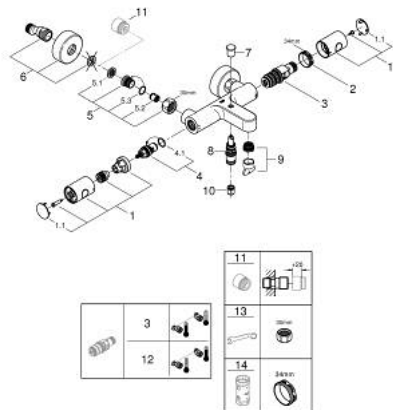

34 766 000 GROHTHERM 800 COSMOPOLITAN BATH SAFETY MIXER

PRODUCT DESCRIPTION

- Colour: chrome
- wall mounted
- GROHE LongLife finish
- GROHE MetalGrip ergonomically shaped metal handles
- GROHE SafeStop - safety button at 38°C
- GROHE SafeStop Plus - optional temperature limiter at 43°C included
- GROHE TurboStat - compact cartridge with wax thermoelement
- integrated stop valve
- automatic diverter: bath/shower
- volume handle with FlowControl Button (button with individually adjustable stop)
- ceramic headpart 1/2", 180°
- shower bottom outlet 1/2"
- mousseur
- built-in non-return valves
- dirt strainers
- S-unions

34 766 000 GROHTHERM 800 COSMOPOLITAN BATH SAFETY MIXER

SPARE PARTS, July 2019 – now

- 1: Metal handle 1/2" (Spare part-nr. 47984000)
 - 1.1: Cover cap (Spare part-nr. 6458500M)
 - 2: Fitting ring (Spare part-nr. 47743000)
 - 3: Thermostatic compact cartridge 1/2" (Spare part-nr. 47439000)
 - 4: Ceramic headpart, 1/2" (Spare part-nr. 45346000)
 - 4.1: O-ring Ø18,2 x Ø1,7 (Spare part-nr. 0392400M)
 - 5: Non-return valve (Spare part-nr. 47189000)
 - 5.1: Dirt strainer (Spare part-nr. 0726400M)
 - 5.2: Non-return valve (Spare part-nr. 08565000)
 - 5.3: O-ring ø17 x ø2 (Spare part-nr. 0305500M)
 - 6: S-union (Spare part-nr. 12662000)
 - 7: Diverter knob (Spare part-nr. 65648000)
 - 8: Diverter (Spare part-nr. 65655000)
 - 9: Mousseur (Spare part-nr. 13926000)
 - 10: Non-return valve (Spare part-nr. 08565000)
 - 11: Extension 3/4", 20 mm (Spare part-nr. 0713000M)*
 - 12: GROHE TurboStat cartridge 1/2" (Spare part-nr. 47175000)*
 - 13: Special spanner (Spare part-nr. 19377000)*
 - 14: Socket Spanner (Spare part-nr. 19332000)*
- * Optional accessories