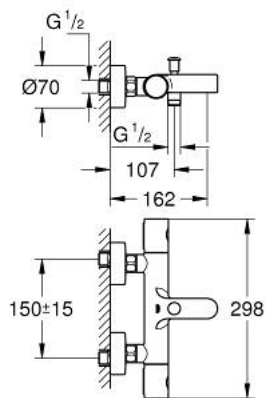

34 766 000 GROHTHERM 800 COSMOPOLITAN BATH SAFETY MIXER

PRODUCT DESCRIPTION

- Colour: chrome
- wall mounted
- GROHE LongLife finish
- GROHE MetalGrip ergonomically shaped metal handles
- GROHE SafeStop - safety button at 38°C
- GROHE SafeStop Plus - optional temperature limiter at 43°C included
- GROHE TurboStat - compact cartridge with wax thermoelement
- integrated stop valve
- automatic diverter: bath/shower
- volume handle with FlowControl Button (button with individually adjustable stop)
- ceramic headpart 1/2", 180°
- shower bottom outlet 1/2"
- mousseur
- built-in non-return valves
- dirt strainers
- S-unions

34 766 000 GROHTHERM 800 COSMOPOLITAN BATH SAFETY MIXER

SPARE PARTS, July 2019 – now

- 1: Metal handle 1/2" (Spare part-nr. 47984000)
 - 1.1: Cover cap (Spare part-nr. 6458500M)
 - 2: Fitting ring (Spare part-nr. 47743000)
 - 3: Thermostatic compact cartridge 1/2" (Spare part-nr. 47439000)
 - 4: Ceramic headpart, 1/2" (Spare part-nr. 45346000)
 - 4.1: O-ring Ø18,2 x Ø1,7 (Spare part-nr. 0392400M)
 - 5: Non-return valve (Spare part-nr. 47189000)
 - 5.1: Dirt strainer (Spare part-nr. 0726400M)
 - 5.2: Non-return valve (Spare part-nr. 08565000)
 - 5.3: O-ring ø17 x ø2 (Spare part-nr. 0305500M)
 - 6: S-union (Spare part-nr. 12662000)
 - 7: Diverter knob (Spare part-nr. 65648000)
 - 8: Diverter (Spare part-nr. 65655000)
 - 9: Mousseur (Spare part-nr. 13926000)
 - 10: Non-return valve (Spare part-nr. 08565000)
 - 11: Extension 3/4", 20 mm (Spare part-nr. 0713000M)*
 - 12: GROHE TurboStat cartridge 1/2" (Spare part-nr. 47175000)*
 - 13: Special spanner (Spare part-nr. 19377000)*
 - 14: Socket Spanner (Spare part-nr. 19332000)*
- * Optional accessories