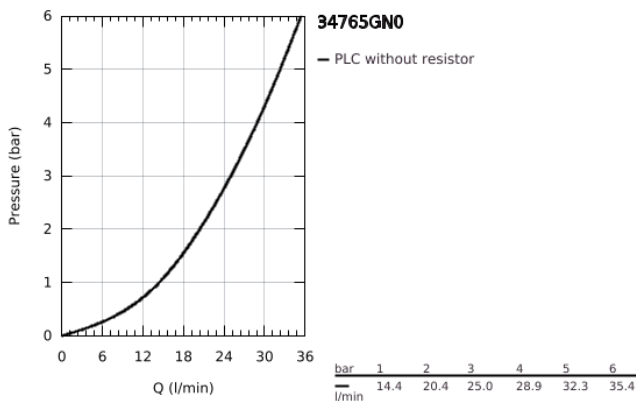

34 765 GN0 GROHTHERM 800 COSMOPOLITAN SHOWER SAFETY MIXER

PRODUCT DESCRIPTION

- Colour: brushed cool sunrise
- wall mounted
- GROHE LongLife finish
- GROHE MetalGrip ergonomically shaped metal handles
- GROHE SafeStop - safety button at 38°C
- GROHE SafeStop Plus - optional temperature limiter at 43°C included
- GROHE TurboStat - compact cartridge with wax thermoelement
- integrated stop valve
- volume handle with GROHE EcoButton
- ceramic headpart 1/2", 180°
- shower bottom outlet 1/2"
- built-in non-return valves
- dirt strainers
- S-unions

34 765 GN0 GROHTHERM 800 COSMOPOLITAN SHOWER SAFETY MIXER

SPARE PARTS, March 2025 – now

- 1: Metal handle 1/2" (Spare part-nr. 47984GN0)
 - 1.1: cap (Spare part-nr. 64585GNM)
 - 2: Fitting ring (Spare part-nr. 47743000)
 - 3: Thermostatic compact cartridge 1/2" (Spare part-nr. 47439000)
 - 4: Ceramic headpart, 1/2" (Spare part-nr. 45346000)
 - 4.1: O-ring Ø18,2 x Ø1,7 (Spare part-nr. 0392400M)
 - 5: non-return valves (Spare part-nr. 47189GN0)
 - 5.1: Dirt strainer (Spare part-nr. 0726400M)
 - 5.2: Non-return valve (Spare part-nr. 08565000)
 - 5.3: O-ring ø17 x ø2 (Spare part-nr. 0305500M)
 - 6: s-union (Spare part-nr. 12662GN0)
 - 7: Non-return valve (Spare part-nr. 08565000)
 - 8: Extension 3/4", 20 mm (Spare part-nr. 0713000M)*
 - 9: GROHE TurboStat cartridge 1/2" (Spare part-nr. 47175000)*
 - 10: Special spanner (Spare part-nr. 19377000)*
 - 11: Socket Spanner (Spare part-nr. 19332000)*
- * Optional accessories