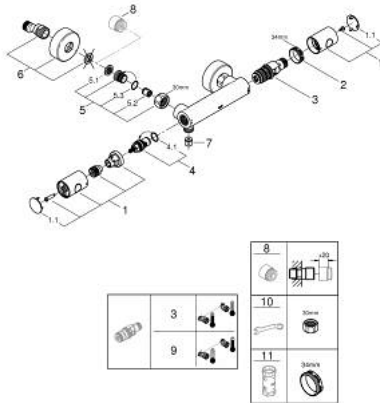

## 34 765 GN0 GROHTHERM 800 COSMOPOLITAN SHOWER SAFETY MIXER

### PRODUCT DESCRIPTION

- Colour: brushed cool sunrise
- wall mounted
- GROHE LongLife finish
- GROHE MetalGrip ergonomically shaped metal handles
- GROHE SafeStop - safety button at 38°C
- GROHE SafeStop Plus - optional temperature limiter at 43°C included
- GROHE TurboStat - compact cartridge with wax thermoelement
- integrated stop valve
- volume handle with FlowControl Button (button with individually adjustable stop)
- ceramic headpart 1/2", 180°
- shower bottom outlet 1/2"
- built-in non-return valves
- dirt strainers
- S-unions

### SPARE PARTS, March 2025 – now

- 1: Metal handle 1/2" (Spare part-nr. 47984GN0)
  - 1.1: cap (Spare part-nr. 64585GNM)
  - 2: Fitting ring (Spare part-nr. 47743000)
  - 3: Thermostatic compact cartridge 1/2" (Spare part-nr. 47439000)
  - 4: Ceramic headpart, 1/2" (Spare part-nr. 45346000)
  - 4.1: O-ring Ø18,2 x Ø1,7 (Spare part-nr. 0392400M)
  - 5: non-return valves (Spare part-nr. 47189GN0)
  - 5.1: Dirt strainer (Spare part-nr. 0726400M)
  - 5.2: Non-return valve (Spare part-nr. 08565000)
  - 5.3: O-ring ø17 x ø2 (Spare part-nr. 0305500M)
  - 6: s-union (Spare part-nr. 12662GN0)
  - 7: Non-return valve (Spare part-nr. 08565000)
  - 8: Extension 3/4", 20 mm (Spare part-nr. 0713000M)\*
  - 9: GROHE TurboStat cartridge 1/2" (Spare part-nr. 47175000)\*
  - 10: Special spanner (Spare part-nr. 19377000)\*
  - 11: Socket Spanner (Spare part-nr. 19332000)\*
- \* Optional accessories