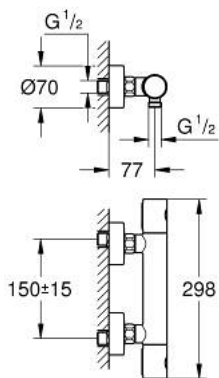

## 34 765 GN0 GROHTHERM 800 COSMOPOLITAN SHOWER SAFETY MIXER

### PRODUCT DESCRIPTION

- Colour: brushed cool sunrise
- wall mounted
- GROHE LongLife finish
- GROHE MetalGrip ergonomically shaped metal handles
- GROHE SafeStop - safety button at 38°C
- GROHE SafeStop Plus - optional temperature limiter at 43°C included
- GROHE TurboStat - compact cartridge with wax thermoelement
- integrated stop valve
- volume handle with FlowControl Button (button with individually adjustable stop)
- ceramic headpart 1/2", 180°
- shower bottom outlet 1/2"
- built-in non-return valves
- dirt strainers
- S-unions

### SPARE PARTS, March 2025 – now

- 1: Metal handle 1/2" (Spare part-nr. 47984GN0)
  - 1.1: cap (Spare part-nr. 64585GNM)
  - 2: Fitting ring (Spare part-nr. 47743000)
  - 3: Thermostatic compact cartridge 1/2" (Spare part-nr. 47439000)
  - 4: Ceramic headpart, 1/2" (Spare part-nr. 45346000)
  - 4.1: O-ring Ø18,2 x Ø1,7 (Spare part-nr. 0392400M)
  - 5: non-return valves (Spare part-nr. 47189GN0)
  - 5.1: Dirt strainer (Spare part-nr. 0726400M)
  - 5.2: Non-return valve (Spare part-nr. 08565000)
  - 5.3: O-ring ø17 x ø2 (Spare part-nr. 0305500M)
  - 6: s-union (Spare part-nr. 12662GN0)
  - 7: Non-return valve (Spare part-nr. 08565000)
  - 8: Extension 3/4", 20 mm (Spare part-nr. 0713000M)\*
  - 9: GROHE TurboStat cartridge 1/2" (Spare part-nr. 47175000)\*
  - 10: Special spanner (Spare part-nr. 19377000)\*
  - 11: Socket Spanner (Spare part-nr. 19332000)\*
- \* Optional accessories