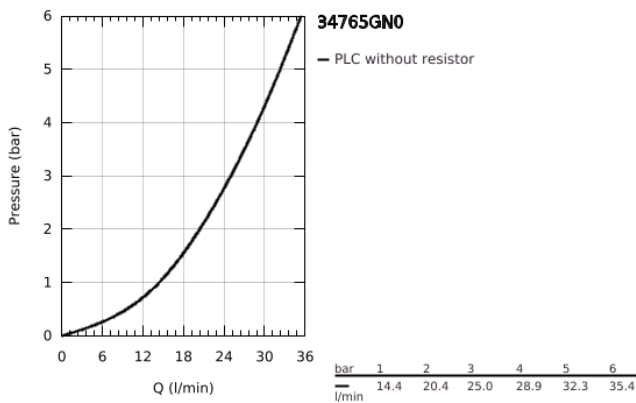

## 34 765 GN0 GROHTHERM 800 COSMOPOLITAN SHOWER SAFETY MIXER

### PRODUCT DESCRIPTION

- Colour: brushed cool sunrise
- wall mounted
- GROHE LongLife finish
- GROHE MetalGrip ergonomically shaped metal handles
- GROHE SafeStop - safety button at 38°C
- GROHE SafeStop Plus - optional temperature limiter at 43°C included
- GROHE TurboStat - compact cartridge with wax thermoelement
- integrated stop valve
- volume handle with FlowControl Button (button with individually adjustable stop)
- ceramic headpart 1/2", 180°
- shower bottom outlet 1/2"
- built-in non-return valves
- dirt strainers
- S-unions

### SPARE PARTS, March 2025 – now

- 1: Metal handle 1/2" (Spare part-nr. 47984GN0)
  - 1.1: cap (Spare part-nr. 64585GNM)
  - 2: Fitting ring (Spare part-nr. 47743000)
  - 3: Thermostatic compact cartridge 1/2" (Spare part-nr. 47439000)
  - 4: Ceramic headpart, 1/2" (Spare part-nr. 45346000)
  - 4.1: O-ring Ø18,2 x Ø1,7 (Spare part-nr. 0392400M)
  - 5: non-return valves (Spare part-nr. 47189GN0)
  - 5.1: Dirt strainer (Spare part-nr. 0726400M)
  - 5.2: Non-return valve (Spare part-nr. 08565000)
  - 5.3: O-ring ø17 x ø2 (Spare part-nr. 0305500M)
  - 6: s-union (Spare part-nr. 12662GN0)
  - 7: Non-return valve (Spare part-nr. 08565000)
  - 8: Extension 3/4", 20 mm (Spare part-nr. 0713000M)\*
  - 9: GROHE TurboStat cartridge 1/2" (Spare part-nr. 47175000)\*
  - 10: Special spanner (Spare part-nr. 19377000)\*
  - 11: Socket Spanner (Spare part-nr. 19332000)\*
- \* Optional accessories