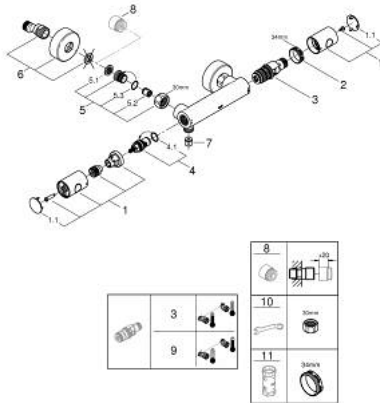

34 765 GN0 GROHTHERM 800 COSMOPOLITAN SHOWER SAFETY MIXER

PRODUCT DESCRIPTION

- Colour: brushed cool sunrise
- wall mounted
- GROHE LongLife finish
- GROHE MetalGrip ergonomically shaped metal handles
- GROHE SafeStop - safety button at 38°C
- GROHE SafeStop Plus - optional temperature limiter at 43°C included
- GROHE TurboStat - compact cartridge with wax thermoelement
- integrated stop valve
- volume handle with GROHE EcoButton
- ceramic headpart 1/2", 180°
- shower bottom outlet 1/2"
- built-in non-return valves
- dirt strainers
- S-unions

34 765 GN0 GROHTHERM 800 COSMOPOLITAN SHOWER SAFETY MIXER

SPARE PARTS, March 2025 – now

- 1: Metal handle 1/2" (Spare part-nr. 47984GN0)
 - 1.1: cap (Spare part-nr. 64585GNM)
 - 2: Fitting ring (Spare part-nr. 47743000)
 - 3: Thermostatic compact cartridge 1/2" (Spare part-nr. 47439000)
 - 4: Ceramic headpart, 1/2" (Spare part-nr. 45346000)
 - 4.1: O-ring Ø18,2 x Ø1,7 (Spare part-nr. 0392400M)
 - 5: non-return valves (Spare part-nr. 47189GN0)
 - 5.1: Dirt strainer (Spare part-nr. 0726400M)
 - 5.2: Non-return valve (Spare part-nr. 08565000)
 - 5.3: O-ring ø17 x ø2 (Spare part-nr. 0305500M)
 - 6: s-union (Spare part-nr. 12662GN0)
 - 7: Non-return valve (Spare part-nr. 08565000)
 - 8: Extension 3/4", 20 mm (Spare part-nr. 0713000M)*
 - 9: GROHE TurboStat cartridge 1/2" (Spare part-nr. 47175000)*
 - 10: Special spanner (Spare part-nr. 19377000)*
 - 11: Socket Spanner (Spare part-nr. 19332000)*
- * Optional accessories