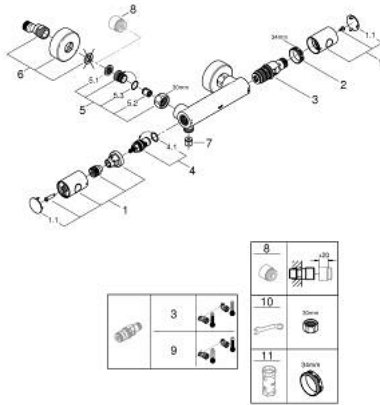

34 765 DL0 GROHTHERM 800 COSMOPOLITAN SHOWER SAFETY MIXER

PRODUCT DESCRIPTION

- Colour: brushed warm sunset
- wall mounted
- GROHE LongLife finish
- GROHE MetalGrip ergonomically shaped metal handles
- GROHE SafeStop - safety button at 38°C
- GROHE SafeStop Plus - optional temperature limiter at 43°C included
- GROHE TurboStat - compact cartridge with wax thermoelement
- integrated stop valve
- volume handle with FlowControl Button (button with individually adjustable stop)
- ceramic headpart 1/2", 180°
- shower bottom outlet 1/2"
- built-in non-return valves
- dirt strainers
- S-unions

34 765 DL0 GROHTHERM 800 COSMOPOLITAN SHOWER SAFETY MIXER

SPARE PARTS, November 2024 – now

- 1: Metal handle 1/2" (Spare part-nr. 47984DL0)
 - 1.1: cap (Spare part-nr. 64585DLM)
 - 2: Fitting ring (Spare part-nr. 47743000)
 - 3: Thermostatic compact cartridge 1/2" (Spare part-nr. 47439000)
 - 4: Ceramic headpart, 1/2" (Spare part-nr. 45346000)
 - 4.1: O-ring Ø18,2 x Ø1,7 (Spare part-nr. 0392400M)
 - 5: non-return valves (Spare part-nr. 47189DL0)
 - 5.1: Dirt strainer (Spare part-nr. 0726400M)
 - 5.2: Non-return valve (Spare part-nr. 08565000)
 - 5.3: O-ring ø17 x ø2 (Spare part-nr. 0305500M)
 - 6: s-union (Spare part-nr. 12662DL0)
 - 7: Non-return valve (Spare part-nr. 08565000)
 - 8: Extension 3/4", 20 mm (Spare part-nr. 0713000M)*
 - 9: GROHE TurboStat cartridge 1/2" (Spare part-nr. 47175000)*
 - 10: Special spanner (Spare part-nr. 19377000)*
 - 11: Socket Spanner (Spare part-nr. 19332000)*
- * Optional accessories