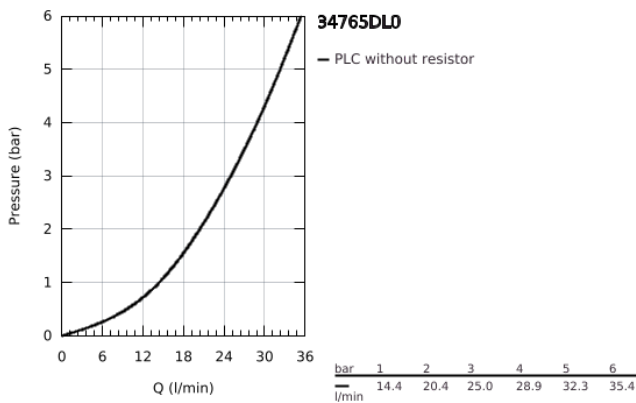

34 765 DL0 GROHTHERM 800 COSMOPOLITAN SHOWER SAFETY MIXER

PRODUCT DESCRIPTION

- Colour: brushed warm sunset
- wall mounted
- GROHE LongLife finish
- GROHE MetalGrip ergonomically shaped metal handles
- GROHE SafeStop - safety button at 38°C
- GROHE SafeStop Plus - optional temperature limiter at 43°C included
- GROHE TurboStat - compact cartridge with wax thermoelement
- integrated stop valve
- volume handle with GROHE EcoButton
- ceramic headpart 1/2", 180°
- shower bottom outlet 1/2"
- built-in non-return valves
- dirt strainers
- S-unions

34 765 DL0 GROHTHERM 800 COSMOPOLITAN SHOWER SAFETY MIXER

SPARE PARTS, November 2024 – now

- 1: Metal handle 1/2" (Spare part-nr. 47984DL0)
 - 1.1: cap (Spare part-nr. 64585DLM)
 - 2: Fitting ring (Spare part-nr. 47743000)
 - 3: Thermostatic compact cartridge 1/2" (Spare part-nr. 47439000)
 - 4: Ceramic headpart, 1/2" (Spare part-nr. 45346000)
 - 4.1: O-ring Ø18,2 x Ø1,7 (Spare part-nr. 0392400M)
 - 5: non-return valves (Spare part-nr. 47189DL0)
 - 5.1: Dirt strainer (Spare part-nr. 0726400M)
 - 5.2: Non-return valve (Spare part-nr. 08565000)
 - 5.3: O-ring ø17 x ø2 (Spare part-nr. 0305500M)
 - 6: s-union (Spare part-nr. 12662DL0)
 - 7: Non-return valve (Spare part-nr. 08565000)
 - 8: Extension 3/4", 20 mm (Spare part-nr. 0713000M)*
 - 9: GROHE TurboStat cartridge 1/2" (Spare part-nr. 47175000)*
 - 10: Special spanner (Spare part-nr. 19377000)*
 - 11: Socket Spanner (Spare part-nr. 19332000)*
- * Optional accessories