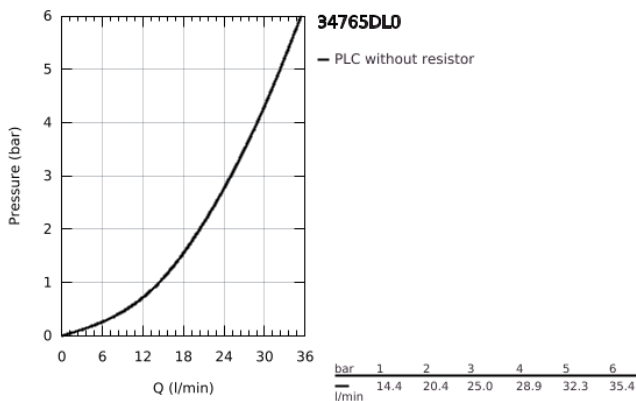

34 765 DL0 GROHTHERM 800 COSMOPOLITAN SHOWER SAFETY MIXER

PRODUCT DESCRIPTION

- Colour: brushed warm sunset
- wall mounted
- GROHE LongLife finish
- GROHE MetalGrip ergonomically shaped metal handles
- GROHE SafeStop - safety button at 38°C
- GROHE SafeStop Plus - optional temperature limiter at 43°C included
- GROHE TurboStat - compact cartridge with wax thermoelement
- integrated stop valve
- volume handle with FlowControl Button (button with individually adjustable stop)
- ceramic headpart 1/2", 180°
- shower bottom outlet 1/2"
- built-in non-return valves
- dirt strainers
- S-unions

34 765 DL0 GROHTHERM 800 COSMOPOLITAN SHOWER SAFETY MIXER

SPARE PARTS, November 2024 – now

- 1: Metal handle 1/2" (Spare part-nr. 47984DL0)
 - 1.1: cap (Spare part-nr. 64585DLM)
 - 2: Fitting ring (Spare part-nr. 47743000)
 - 3: Thermostatic compact cartridge 1/2" (Spare part-nr. 47439000)
 - 4: Ceramic headpart, 1/2" (Spare part-nr. 45346000)
 - 4.1: O-ring Ø18,2 x Ø1,7 (Spare part-nr. 0392400M)
 - 5: non-return valves (Spare part-nr. 47189DL0)
 - 5.1: Dirt strainer (Spare part-nr. 0726400M)
 - 5.2: Non-return valve (Spare part-nr. 08565000)
 - 5.3: O-ring ø17 x ø2 (Spare part-nr. 0305500M)
 - 6: s-union (Spare part-nr. 12662DL0)
 - 7: Non-return valve (Spare part-nr. 08565000)
 - 8: Extension 3/4", 20 mm (Spare part-nr. 0713000M)*
 - 9: GROHE TurboStat cartridge 1/2" (Spare part-nr. 47175000)*
 - 10: Special spanner (Spare part-nr. 19377000)*
 - 11: Socket Spanner (Spare part-nr. 19332000)*
- * Optional accessories