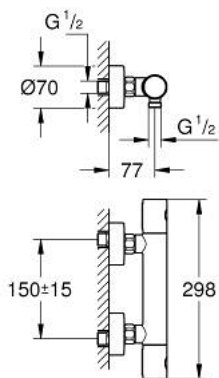

34 765 DL0 GROHTHERM 800 COSMOPOLITAN SHOWER SAFETY MIXER

PRODUCT DESCRIPTION

- Colour: brushed warm sunset
- wall mounted
- GROHE LongLife finish
- GROHE MetalGrip ergonomically shaped metal handles
- GROHE SafeStop - safety button at 38°C
- GROHE SafeStop Plus - optional temperature limiter at 43°C included
- GROHE TurboStat - compact cartridge with wax thermoelement
- integrated stop valve
- volume handle with GROHE EcoButton
- ceramic headpart 1/2", 180°
- shower bottom outlet 1/2"
- built-in non-return valves
- dirt strainers
- S-unions

34 765 DL0 GROHTHERM 800 COSMOPOLITAN SHOWER SAFETY MIXER

SPARE PARTS, November 2024 – now

- 1: Metal handle 1/2" (Spare part-nr. 47984DL0)
 - 1.1: cap (Spare part-nr. 64585DLM)
 - 2: Fitting ring (Spare part-nr. 47743000)
 - 3: Thermostatic compact cartridge 1/2" (Spare part-nr. 47439000)
 - 4: Ceramic headpart, 1/2" (Spare part-nr. 45346000)
 - 4.1: O-ring Ø18,2 x Ø1,7 (Spare part-nr. 0392400M)
 - 5: non-return valves (Spare part-nr. 47189DL0)
 - 5.1: Dirt strainer (Spare part-nr. 0726400M)
 - 5.2: Non-return valve (Spare part-nr. 08565000)
 - 5.3: O-ring ø17 x ø2 (Spare part-nr. 0305500M)
 - 6: s-union (Spare part-nr. 12662DL0)
 - 7: Non-return valve (Spare part-nr. 08565000)
 - 8: Extension 3/4", 20 mm (Spare part-nr. 0713000M)*
 - 9: GROHE TurboStat cartridge 1/2" (Spare part-nr. 47175000)*
 - 10: Special spanner (Spare part-nr. 19377000)*
 - 11: Socket Spanner (Spare part-nr. 19332000)*
- * Optional accessories