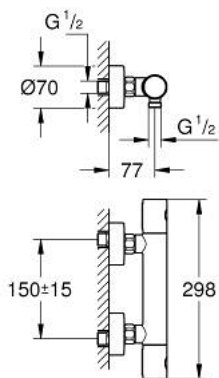

34 765 DL0 GROHTHERM 800 COSMOPOLITAN SHOWER SAFETY MIXER

PRODUCT DESCRIPTION

- Colour: brushed warm sunset
- wall mounted
- GROHE LongLife finish
- GROHE MetalGrip ergonomically shaped metal handles
- GROHE SafeStop - safety button at 38°C
- GROHE SafeStop Plus - optional temperature limiter at 43°C included
- GROHE TurboStat - compact cartridge with wax thermoelement
- integrated stop valve
- volume handle with FlowControl Button (button with individually adjustable stop)
- ceramic headpart 1/2", 180°
- shower bottom outlet 1/2"
- built-in non-return valves
- dirt strainers
- S-unions

34 765 DL0 GROHTHERM 800 COSMOPOLITAN SHOWER SAFETY MIXER

SPARE PARTS, November 2024 – now

- 1: Metal handle 1/2" (Spare part-nr. 47984DL0)
 - 1.1: cap (Spare part-nr. 64585DLM)
 - 2: Fitting ring (Spare part-nr. 47743000)
 - 3: Thermostatic compact cartridge 1/2" (Spare part-nr. 47439000)
 - 4: Ceramic headpart, 1/2" (Spare part-nr. 45346000)
 - 4.1: O-ring Ø18,2 x Ø1,7 (Spare part-nr. 0392400M)
 - 5: non-return valves (Spare part-nr. 47189DL0)
 - 5.1: Dirt strainer (Spare part-nr. 0726400M)
 - 5.2: Non-return valve (Spare part-nr. 08565000)
 - 5.3: O-ring ø17 x ø2 (Spare part-nr. 0305500M)
 - 6: s-union (Spare part-nr. 12662DL0)
 - 7: Non-return valve (Spare part-nr. 08565000)
 - 8: Extension 3/4", 20 mm (Spare part-nr. 0713000M)*
 - 9: GROHE TurboStat cartridge 1/2" (Spare part-nr. 47175000)*
 - 10: Special spanner (Spare part-nr. 19377000)*
 - 11: Socket Spanner (Spare part-nr. 19332000)*
- * Optional accessories