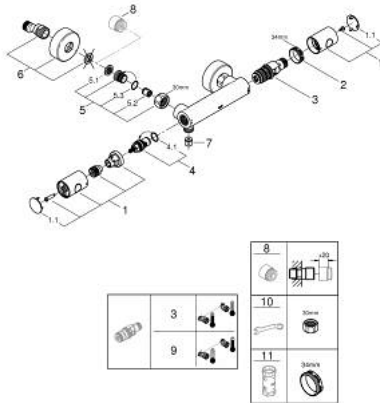

34 765 DL0 GROHTHERM 800 COSMOPOLITAN SHOWER SAFETY MIXER

PRODUCT DESCRIPTION

- Colour: brushed warm sunset
- wall mounted
- GROHE LongLife finish
- GROHE MetalGrip ergonomically shaped metal handles
- GROHE SafeStop - safety button at 38°C
- GROHE SafeStop Plus - optional temperature limiter at 43°C included
- GROHE TurboStat - compact cartridge with wax thermoelement
- integrated stop valve
- volume handle with GROHE EcoButton
- ceramic headpart 1/2", 180°
- shower bottom outlet 1/2"
- built-in non-return valves
- dirt strainers
- S-unions

34 765 DL0 GROHTHERM 800 COSMOPOLITAN SHOWER SAFETY MIXER

SPARE PARTS, November 2024 – now

- 1: Metal handle 1/2" (Spare part-nr. 47984DL0)
 - 1.1: cap (Spare part-nr. 64585DLM)
 - 2: Fitting ring (Spare part-nr. 47743000)
 - 3: Thermostatic compact cartridge 1/2" (Spare part-nr. 47439000)
 - 4: Ceramic headpart, 1/2" (Spare part-nr. 45346000)
 - 4.1: O-ring Ø18,2 x Ø1,7 (Spare part-nr. 0392400M)
 - 5: non-return valves (Spare part-nr. 47189DL0)
 - 5.1: Dirt strainer (Spare part-nr. 0726400M)
 - 5.2: Non-return valve (Spare part-nr. 08565000)
 - 5.3: O-ring ø17 x ø2 (Spare part-nr. 0305500M)
 - 6: s-union (Spare part-nr. 12662DL0)
 - 7: Non-return valve (Spare part-nr. 08565000)
 - 8: Extension 3/4", 20 mm (Spare part-nr. 0713000M)*
 - 9: GROHE TurboStat cartridge 1/2" (Spare part-nr. 47175000)*
 - 10: Special spanner (Spare part-nr. 19377000)*
 - 11: Socket Spanner (Spare part-nr. 19332000)*
- * Optional accessories