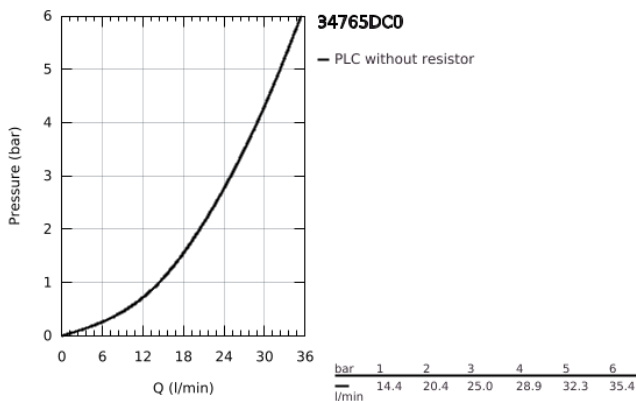

## 34 765 DC0 GROHTHERM 800 COSMOPOLITAN SHOWER SAFETY MIXER

### PRODUCT DESCRIPTION

- Colour: supersteel
- wall mounted
- GROHE LongLife finish
- GROHE MetalGrip ergonomically shaped metal handles
- GROHE SafeStop - safety button at 38°C
- GROHE SafeStop Plus - optional temperature limiter at 43°C included
- GROHE TurboStat - compact cartridge with wax thermoelement
- integrated stop valve
- volume handle with FlowControl Button (button with individually adjustable stop)
- ceramic headpart 1/2", 180°
- shower bottom outlet 1/2"
- built-in non-return valves
- dirt strainers
- S-unions

### SPARE PARTS, March 2025 – now

- 1: Metal handle 1/2" (Spare part-nr. 47984DC0)
  - 1.1: Cover cap (Spare part-nr. 64585DCM)
  - 2: Fitting ring (Spare part-nr. 47743000)
  - 3: Thermostatic compact cartridge 1/2" (Spare part-nr. 47439000)
  - 4: Ceramic headpart, 1/2" (Spare part-nr. 45346000)
  - 4.1: O-ring Ø18,2 x Ø1,7 (Spare part-nr. 0392400M)
  - 5: Non-return valve (Spare part-nr. 47189DC0)
  - 5.1: Dirt strainer (Spare part-nr. 0726400M)
  - 5.2: Non-return valve (Spare part-nr. 08565000)
  - 5.3: O-ring Ø17 x Ø2 (Spare part-nr. 0305500M)
  - 6: S-union (Spare part-nr. 12662DC0)
  - 7: Non-return valve (Spare part-nr. 08565000)
  - 8: Extension 3/4", 20 mm (Spare part-nr. 0713000M)\*
  - 9: GROHE TurboStat cartridge 1/2" (Spare part-nr. 47175000)\*
  - 10: Special spanner (Spare part-nr. 19377000)\*
  - 11: Socket Spanner (Spare part-nr. 19332000)\*
- \* Optional accessories