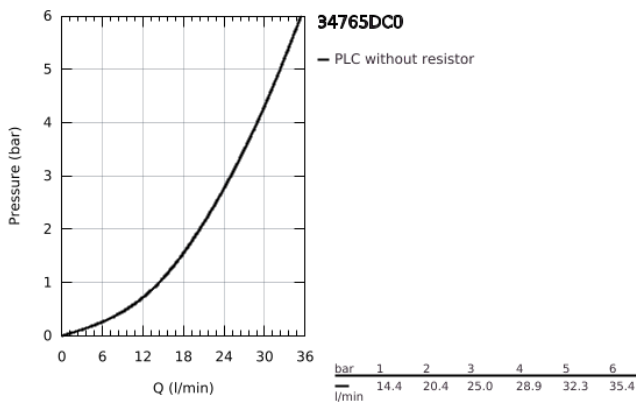

34 765 DC0 GROHTHERM 800 COSMOPOLITAN SHOWER SAFETY MIXER

PRODUCT DESCRIPTION

- Colour: supersteel
- wall mounted
- GROHE LongLife finish
- GROHE MetalGrip ergonomically shaped metal handles
- GROHE SafeStop - safety button at 38°C
- GROHE SafeStop Plus - optional temperature limiter at 43°C included
- GROHE TurboStat - compact cartridge with wax thermoelement
- integrated stop valve
- volume handle with GROHE EcoButton
- ceramic headpart 1/2", 180°
- shower bottom outlet 1/2"
- built-in non-return valves
- dirt strainers
- S-unions

34 765 DC0 GROHTHERM 800 COSMOPOLITAN SHOWER SAFETY MIXER

SPARE PARTS, March 2025 – now

- 1: Metal handle 1/2" (Spare part-nr. 47984DC0)
 - 1.1: Cover cap (Spare part-nr. 64585DCM)
 - 2: Fitting ring (Spare part-nr. 47743000)
 - 3: Thermostatic compact cartridge 1/2" (Spare part-nr. 47439000)
 - 4: Ceramic headpart, 1/2" (Spare part-nr. 45346000)
 - 4.1: O-ring Ø18,2 x Ø1,7 (Spare part-nr. 0392400M)
 - 5: Non-return valve (Spare part-nr. 47189DC0)
 - 5.1: Dirt strainer (Spare part-nr. 0726400M)
 - 5.2: Non-return valve (Spare part-nr. 08565000)
 - 5.3: O-ring Ø17 x Ø2 (Spare part-nr. 0305500M)
 - 6: S-union (Spare part-nr. 12662DC0)
 - 7: Non-return valve (Spare part-nr. 08565000)
 - 8: Extension 3/4", 20 mm (Spare part-nr. 0713000M)*
 - 9: GROHE TurboStat cartridge 1/2" (Spare part-nr. 47175000)*
 - 10: Special spanner (Spare part-nr. 19377000)*
 - 11: Socket Spanner (Spare part-nr. 19332000)*
- * Optional accessories