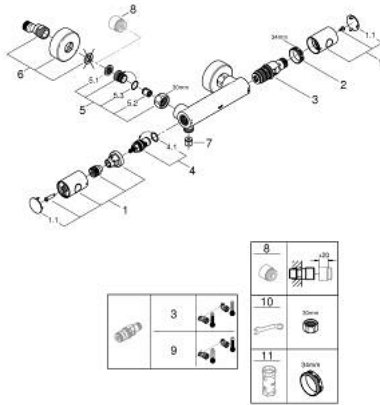

## 34 765 DC0 GROHTHERM 800 COSMOPOLITAN SHOWER SAFETY MIXER

### PRODUCT DESCRIPTION

- Colour: supersteel
- wall mounted
- GROHE LongLife finish
- GROHE MetalGrip ergonomically shaped metal handles
- GROHE SafeStop - safety button at 38°C
- GROHE SafeStop Plus - optional temperature limiter at 43°C included
- GROHE TurboStat - compact cartridge with wax thermoelement
- integrated stop valve
- volume handle with FlowControl Button (button with individually adjustable stop)
- ceramic headpart 1/2", 180°
- shower bottom outlet 1/2"
- built-in non-return valves
- dirt strainers
- S-unions

### SPARE PARTS, March 2025 – now

- 1: Metal handle 1/2" (Spare part-nr. 47984DC0)
  - 1.1: Cover cap (Spare part-nr. 64585DCM)
  - 2: Fitting ring (Spare part-nr. 47743000)
  - 3: Thermostatic compact cartridge 1/2" (Spare part-nr. 47439000)
  - 4: Ceramic headpart, 1/2" (Spare part-nr. 45346000)
  - 4.1: O-ring Ø18,2 x Ø1,7 (Spare part-nr. 0392400M)
  - 5: Non-return valve (Spare part-nr. 47189DC0)
  - 5.1: Dirt strainer (Spare part-nr. 0726400M)
  - 5.2: Non-return valve (Spare part-nr. 08565000)
  - 5.3: O-ring Ø17 x Ø2 (Spare part-nr. 0305500M)
  - 6: S-union (Spare part-nr. 12662DC0)
  - 7: Non-return valve (Spare part-nr. 08565000)
  - 8: Extension 3/4", 20 mm (Spare part-nr. 0713000M)\*
  - 9: GROHE TurboStat cartridge 1/2" (Spare part-nr. 47175000)\*
  - 10: Special spanner (Spare part-nr. 19377000)\*
  - 11: Socket Spanner (Spare part-nr. 19332000)\*
- \* Optional accessories