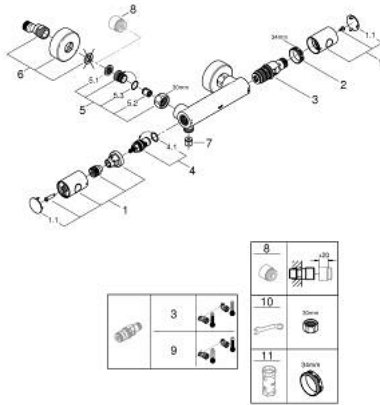

34 765 DC0 GROHTHERM 800 COSMOPOLITAN SHOWER SAFETY MIXER

PRODUCT DESCRIPTION

- Colour: supersteel
- wall mounted
- GROHE LongLife finish
- GROHE MetalGrip ergonomically shaped metal handles
- GROHE SafeStop - safety button at 38°C
- GROHE SafeStop Plus - optional temperature limiter at 43°C included
- GROHE TurboStat - compact cartridge with wax thermoelement
- integrated stop valve
- volume handle with GROHE EcoButton
- ceramic headpart 1/2", 180°
- shower bottom outlet 1/2"
- built-in non-return valves
- dirt strainers
- S-unions

34 765 DC0 GROHTHERM 800 COSMOPOLITAN SHOWER SAFETY MIXER

SPARE PARTS, March 2025 – now

- 1: Metal handle 1/2" (Spare part-nr. 47984DC0)
 - 1.1: Cover cap (Spare part-nr. 64585DCM)
 - 2: Fitting ring (Spare part-nr. 47743000)
 - 3: Thermostatic compact cartridge 1/2" (Spare part-nr. 47439000)
 - 4: Ceramic headpart, 1/2" (Spare part-nr. 45346000)
 - 4.1: O-ring Ø18,2 x Ø1,7 (Spare part-nr. 0392400M)
 - 5: Non-return valve (Spare part-nr. 47189DC0)
 - 5.1: Dirt strainer (Spare part-nr. 0726400M)
 - 5.2: Non-return valve (Spare part-nr. 08565000)
 - 5.3: O-ring Ø17 x Ø2 (Spare part-nr. 0305500M)
 - 6: S-union (Spare part-nr. 12662DC0)
 - 7: Non-return valve (Spare part-nr. 08565000)
 - 8: Extension 3/4", 20 mm (Spare part-nr. 0713000M)*
 - 9: GROHE TurboStat cartridge 1/2" (Spare part-nr. 47175000)*
 - 10: Special spanner (Spare part-nr. 19377000)*
 - 11: Socket Spanner (Spare part-nr. 19332000)*
- * Optional accessories