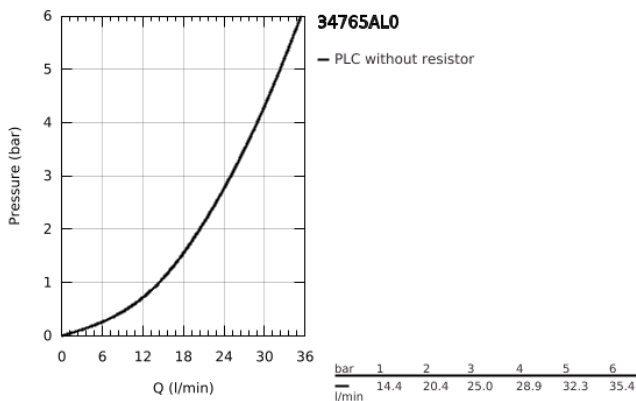

34 765 AL0 GROHTHERM 800 COSMOPOLITAN SHOWER SAFETY MIXER

PRODUCT DESCRIPTION

- Colour: brushed hard graphite
- wall mounted
- GROHE LongLife finish
- GROHE MetalGrip ergonomically shaped metal handles
- GROHE SafeStop - safety button at 38°C
- GROHE SafeStop Plus - optional temperature limiter at 43°C included
- GROHE TurboStat - compact cartridge with wax thermoelement
- integrated stop valve
- volume handle with GROHE EcoButton
- ceramic headpart 1/2", 180°
- shower bottom outlet 1/2"
- built-in non-return valves
- dirt strainers
- S-unions

34 765 AL0 GROHTHERM 800 COSMOPOLITAN SHOWER SAFETY MIXER

SPARE PARTS, March 2025 – now

- 1: Metal handle 1/2" (Spare part-nr. 47984AL0)
 - 1.1: Cover cap (Spare part-nr. 64585ALM)
 - 2: Fitting ring (Spare part-nr. 47743000)
 - 3: Thermostatic compact cartridge 1/2" (Spare part-nr. 47439000)
 - 4: Ceramic headpart, 1/2" (Spare part-nr. 45346000)
 - 4.1: O-ring Ø18,2 x Ø1,7 (Spare part-nr. 0392400M)
 - 5: Non-return valve (Spare part-nr. 47189AL0)
 - 5.1: Dirt strainer (Spare part-nr. 0726400M)
 - 5.2: Non-return valve (Spare part-nr. 08565000)
 - 5.3: O-ring ø17 x ø2 (Spare part-nr. 0305500M)
 - 6: S-union (Spare part-nr. 12662AL0)
 - 7: Non-return valve (Spare part-nr. 08565000)
 - 8: Extension 3/4", 20 mm (Spare part-nr. 0713000M)*
 - 9: GROHE TurboStat cartridge 1/2" (Spare part-nr. 47175000)*
 - 10: Special spanner (Spare part-nr. 19377000)*
 - 11: Socket Spanner (Spare part-nr. 19332000)*
- * Optional accessories