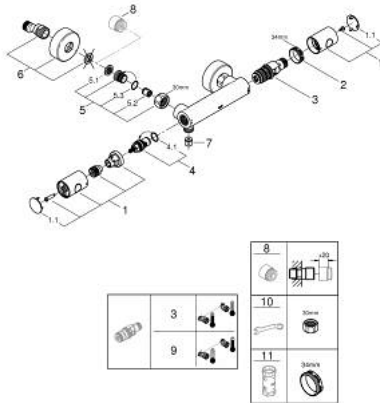

34 765 AL0 GROHTHERM 800 COSMOPOLITAN SHOWER SAFETY MIXER

PRODUCT DESCRIPTION

- Colour: brushed hard graphite
- wall mounted
- GROHE LongLife finish
- GROHE MetalGrip ergonomically shaped metal handles
- GROHE SafeStop - safety button at 38°C
- GROHE SafeStop Plus - optional temperature limiter at 43°C included
- GROHE TurboStat - compact cartridge with wax thermoelement
- integrated stop valve
- volume handle with FlowControl Button (button with individually adjustable stop)
- ceramic headpart 1/2", 180°
- shower bottom outlet 1/2"
- built-in non-return valves
- dirt strainers
- S-unions

34 765 AL0 GROHTHERM 800 COSMOPOLITAN SHOWER SAFETY MIXER

SPARE PARTS, March 2025 – now

- 1: Metal handle 1/2" (Spare part-nr. 47984AL0)
 - 1.1: Cover cap (Spare part-nr. 64585ALM)
 - 2: Fitting ring (Spare part-nr. 47743000)
 - 3: Thermostatic compact cartridge 1/2" (Spare part-nr. 47439000)
 - 4: Ceramic headpart, 1/2" (Spare part-nr. 45346000)
 - 4.1: O-ring Ø18,2 x Ø1,7 (Spare part-nr. 0392400M)
 - 5: Non-return valve (Spare part-nr. 47189AL0)
 - 5.1: Dirt strainer (Spare part-nr. 0726400M)
 - 5.2: Non-return valve (Spare part-nr. 08565000)
 - 5.3: O-ring Ø17 x Ø2 (Spare part-nr. 0305500M)
 - 6: S-union (Spare part-nr. 12662AL0)
 - 7: Non-return valve (Spare part-nr. 08565000)
 - 8: Extension 3/4", 20 mm (Spare part-nr. 0713000M)*
 - 9: GROHE TurboStat cartridge 1/2" (Spare part-nr. 47175000)*
 - 10: Special spanner (Spare part-nr. 19377000)*
 - 11: Socket Spanner (Spare part-nr. 19332000)*
- * Optional accessories