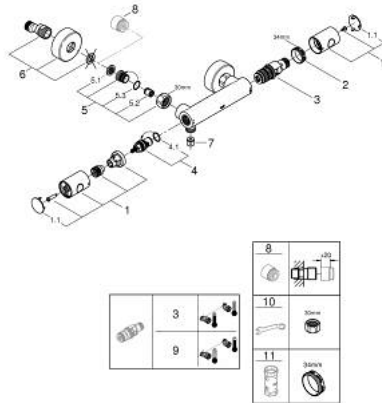

34 765 AL0 GROHTHERM 800 COSMOPOLITAN SHOWER SAFETY MIXER

PRODUCT DESCRIPTION

- Colour: brushed hard graphite
- wall mounted
- GROHE LongLife finish
- GROHE MetalGrip ergonomically shaped metal handles
- GROHE SafeStop - safety button at 38°C
- GROHE SafeStop Plus - optional temperature limiter at 43°C included
- GROHE TurboStat - compact cartridge with wax thermoelement
- integrated stop valve
- volume handle with GROHE EcoButton
- ceramic headpart 1/2", 180°
- shower bottom outlet 1/2"
- built-in non-return valves
- dirt strainers
- S-unions

34 765 AL0 GROHTHERM 800 COSMOPOLITAN SHOWER SAFETY MIXER

SPARE PARTS, March 2025 – now

- 1: Metal handle 1/2" (Spare part-nr. 47984AL0)
 - 1.1: Cover cap (Spare part-nr. 64585ALM)
 - 2: Fitting ring (Spare part-nr. 47743000)
 - 3: Thermostatic compact cartridge 1/2" (Spare part-nr. 47439000)
 - 4: Ceramic headpart, 1/2" (Spare part-nr. 45346000)
 - 4.1: O-ring Ø18,2 x Ø1,7 (Spare part-nr. 0392400M)
 - 5: Non-return valve (Spare part-nr. 47189AL0)
 - 5.1: Dirt strainer (Spare part-nr. 0726400M)
 - 5.2: Non-return valve (Spare part-nr. 08565000)
 - 5.3: O-ring ø17 x ø2 (Spare part-nr. 0305500M)
 - 6: S-union (Spare part-nr. 12662AL0)
 - 7: Non-return valve (Spare part-nr. 08565000)
 - 8: Extension 3/4", 20 mm (Spare part-nr. 0713000M)*
 - 9: GROHE TurboStat cartridge 1/2" (Spare part-nr. 47175000)*
 - 10: Special spanner (Spare part-nr. 19377000)*
 - 11: Socket Spanner (Spare part-nr. 19332000)*
- * Optional accessories