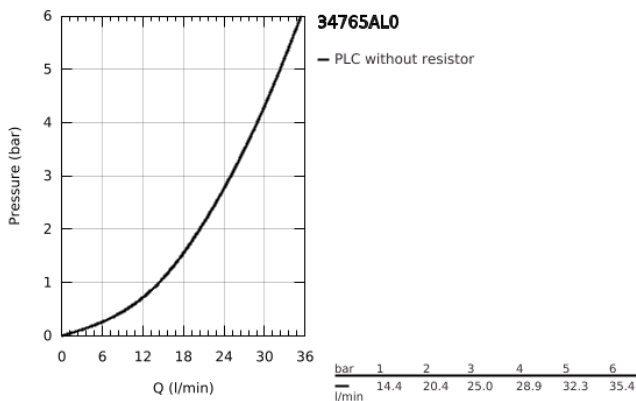

34 765 AL0 GROHTHERM 800 COSMOPOLITAN SHOWER SAFETY MIXER

PRODUCT DESCRIPTION

- Colour: brushed hard graphite
- wall mounted
- GROHE LongLife finish
- GROHE MetalGrip ergonomically shaped metal handles
- GROHE SafeStop - safety button at 38°C
- GROHE SafeStop Plus - optional temperature limiter at 43°C included
- GROHE TurboStat - compact cartridge with wax thermoelement
- integrated stop valve
- volume handle with FlowControl Button (button with individually adjustable stop)
- ceramic headpart 1/2", 180°
- shower bottom outlet 1/2"
- built-in non-return valves
- dirt strainers
- S-unions

34 765 AL0 GROHTHERM 800 COSMOPOLITAN SHOWER SAFETY MIXER

SPARE PARTS, March 2025 – now

- 1: Metal handle 1/2" (Spare part-nr. 47984AL0)
 - 1.1: Cover cap (Spare part-nr. 64585ALM)
 - 2: Fitting ring (Spare part-nr. 47743000)
 - 3: Thermostatic compact cartridge 1/2" (Spare part-nr. 47439000)
 - 4: Ceramic headpart, 1/2" (Spare part-nr. 45346000)
 - 4.1: O-ring Ø18,2 x Ø1,7 (Spare part-nr. 0392400M)
 - 5: Non-return valve (Spare part-nr. 47189AL0)
 - 5.1: Dirt strainer (Spare part-nr. 0726400M)
 - 5.2: Non-return valve (Spare part-nr. 08565000)
 - 5.3: O-ring Ø17 x Ø2 (Spare part-nr. 0305500M)
 - 6: S-union (Spare part-nr. 12662AL0)
 - 7: Non-return valve (Spare part-nr. 08565000)
 - 8: Extension 3/4", 20 mm (Spare part-nr. 0713000M)*
 - 9: GROHE TurboStat cartridge 1/2" (Spare part-nr. 47175000)*
 - 10: Special spanner (Spare part-nr. 19377000)*
 - 11: Socket Spanner (Spare part-nr. 19332000)*
- * Optional accessories