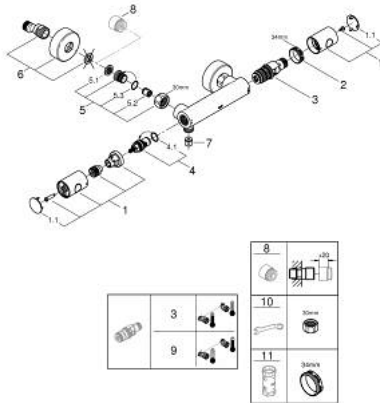

34 765 000 GROHTHERM 800 COSMOPOLITAN SHOWER SAFETY MIXER

PRODUCT DESCRIPTION

- Colour: chrome
- wall mounted
- GROHE LongLife finish
- GROHE MetalGrip ergonomically shaped metal handles
- GROHE SafeStop - safety button at 38°C
- GROHE SafeStop Plus - optional temperature limiter at 43°C included
- GROHE TurboStat - compact cartridge with wax thermoelement
- integrated stop valve
- volume handle with FlowControl Button (button with individually adjustable stop)
- ceramic headpart 1/2", 180°
- shower bottom outlet 1/2"
- built-in non-return valves
- dirt strainers
- S-unions

34 765 000 GROHTHERM 800 COSMOPOLITAN SHOWER SAFETY MIXER

SPARE PARTS, July 2019 – now

- 1: Metal handle 1/2" (Spare part-nr. 47984000)
 - 1.1: Cover cap (Spare part-nr. 6458500M)
 - 2: Fitting ring (Spare part-nr. 47743000)
 - 3: Thermostatic compact cartridge 1/2" (Spare part-nr. 47439000)
 - 4: Ceramic headpart, 1/2" (Spare part-nr. 45346000)
 - 4.1: O-ring $\varnothing 18,2 \times \varnothing 1,7$ (Spare part-nr. 0392400M)
 - 5: Non-return valve (Spare part-nr. 47189000)
 - 5.1: Dirt strainer (Spare part-nr. 0726400M)
 - 5.2: Non-return valve (Spare part-nr. 08565000)
 - 5.3: O-ring $\varnothing 17 \times \varnothing 2$ (Spare part-nr. 0305500M)
 - 6: S-union (Spare part-nr. 12662000)
 - 7: Non-return valve (Spare part-nr. 08565000)
 - 8: Extension 3/4", 20 mm (Spare part-nr. 0713000M)*
 - 9: GROHE TurboStat cartridge 1/2" (Spare part-nr. 47175000)*
 - 10: Special spanner (Spare part-nr. 19377000)*
 - 11: Socket Spanner (Spare part-nr. 19332000)*
- * Optional accessories