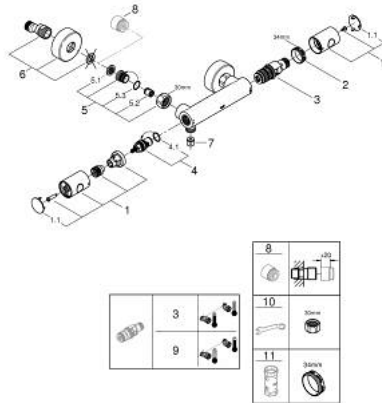

### PRODUCT DESCRIPTION

- Colour: chrome
- wall mounted
- GROHE LongLife finish
- GROHE MetalGrip ergonomically shaped metal handles
- GROHE SafeStop - safety button at 38°C
- GROHE SafeStop Plus - optional temperature limiter at 43°C included
- GROHE TurboStat - compact cartridge with wax thermoelement
- integrated stop valve
- volume handle with GROHE EcoButton
- ceramic headpart 1/2", 180°
- shower bottom outlet 1/2"
- built-in non-return valves
- dirt strainers
- S-unions

### SPARE PARTS, July 2019 – now

- 1: Metal handle 1/2" (Spare part-nr. 47984000)
  - 1.1: Cover cap (Spare part-nr. 6458500M)
  - 2: Fitting ring (Spare part-nr. 47743000)
  - 3: Thermostatic compact cartridge 1/2" (Spare part-nr. 47439000)
  - 4: Ceramic headpart, 1/2" (Spare part-nr. 45346000)
  - 4.1: O-ring Ø18,2 x Ø1,7 (Spare part-nr. 0392400M)
  - 5: Non-return valve (Spare part-nr. 47189000)
  - 5.1: Dirt strainer (Spare part-nr. 0726400M)
  - 5.2: Non-return valve (Spare part-nr. 08565000)
  - 5.3: O-ring Ø17 x Ø2 (Spare part-nr. 0305500M)
  - 6: S-union (Spare part-nr. 12662000)
  - 7: Non-return valve (Spare part-nr. 08565000)
  - 8: Extension 3/4", 20 mm (Spare part-nr. 0713000M)\*
  - 9: GROHE TurboStat cartridge 1/2" (Spare part-nr. 47175000)\*
  - 10: Special spanner (Spare part-nr. 19377000)\*
  - 11: Socket Spanner (Spare part-nr. 19332000)\*
- \* Optional accessories