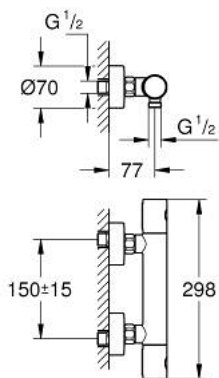

## 34 765 000 GROHTHERM 800 COSMOPOLITAN SHOWER SAFETY MIXER

### PRODUCT DESCRIPTION

- Colour: chrome
- wall mounted
- GROHE LongLife finish
- GROHE MetalGrip ergonomically shaped metal handles
- GROHE SafeStop - safety button at 38°C
- GROHE SafeStop Plus - optional temperature limiter at 43°C included
- GROHE TurboStat - compact cartridge with wax thermoelement
- integrated stop valve
- volume handle with GROHE EcoButton
- ceramic headpart 1/2", 180°
- shower bottom outlet 1/2"
- built-in non-return valves
- dirt strainers
- S-unions

### SPARE PARTS, July 2019 – now

- 1: Metal handle 1/2" (Spare part-nr. 47984000)
  - 1.1: Cover cap (Spare part-nr. 6458500M)
  - 2: Fitting ring (Spare part-nr. 47743000)
  - 3: Thermostatic compact cartridge 1/2" (Spare part-nr. 47439000)
  - 4: Ceramic headpart, 1/2" (Spare part-nr. 45346000)
  - 4.1: O-ring Ø18,2 x Ø1,7 (Spare part-nr. 0392400M)
  - 5: Non-return valve (Spare part-nr. 47189000)
  - 5.1: Dirt strainer (Spare part-nr. 0726400M)
  - 5.2: Non-return valve (Spare part-nr. 08565000)
  - 5.3: O-ring Ø17 x Ø2 (Spare part-nr. 0305500M)
  - 6: S-union (Spare part-nr. 12662000)
  - 7: Non-return valve (Spare part-nr. 08565000)
  - 8: Extension 3/4", 20 mm (Spare part-nr. 0713000M)\*
  - 9: GROHE TurboStat cartridge 1/2" (Spare part-nr. 47175000)\*
  - 10: Special spanner (Spare part-nr. 19377000)\*
  - 11: Socket Spanner (Spare part-nr. 19332000)\*
- \* Optional accessories