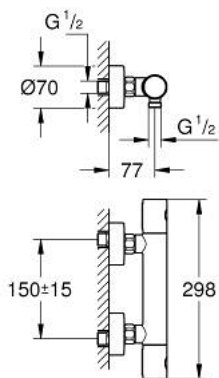

34 765 000 GROHTHERM 800 COSMOPOLITAN SHOWER SAFETY MIXER

PRODUCT DESCRIPTION

- Colour: chrome
- wall mounted
- GROHE LongLife finish
- GROHE MetalGrip ergonomically shaped metal handles
- GROHE SafeStop - safety button at 38°C
- GROHE SafeStop Plus - optional temperature limiter at 43°C included
- GROHE TurboStat - compact cartridge with wax thermoelement
- integrated stop valve
- volume handle with FlowControl Button (button with individually adjustable stop)
- ceramic headpart 1/2", 180°
- shower bottom outlet 1/2"
- built-in non-return valves
- dirt strainers
- S-unions

34 765 000 GROHTHERM 800 COSMOPOLITAN SHOWER SAFETY MIXER

SPARE PARTS, July 2019 – now

- 1: Metal handle 1/2" (Spare part-nr. 47984000)
 - 1.1: Cover cap (Spare part-nr. 6458500M)
 - 2: Fitting ring (Spare part-nr. 47743000)
 - 3: Thermostatic compact cartridge 1/2" (Spare part-nr. 47439000)
 - 4: Ceramic headpart, 1/2" (Spare part-nr. 45346000)
 - 4.1: O-ring $\varnothing 18,2 \times \varnothing 1,7$ (Spare part-nr. 0392400M)
 - 5: Non-return valve (Spare part-nr. 47189000)
 - 5.1: Dirt strainer (Spare part-nr. 0726400M)
 - 5.2: Non-return valve (Spare part-nr. 08565000)
 - 5.3: O-ring $\varnothing 17 \times \varnothing 2$ (Spare part-nr. 0305500M)
 - 6: S-union (Spare part-nr. 12662000)
 - 7: Non-return valve (Spare part-nr. 08565000)
 - 8: Extension 3/4", 20 mm (Spare part-nr. 0713000M)*
 - 9: GROHE TurboStat cartridge 1/2" (Spare part-nr. 47175000)*
 - 10: Special spanner (Spare part-nr. 19377000)*
 - 11: Socket Spanner (Spare part-nr. 19332000)*
- * Optional accessories