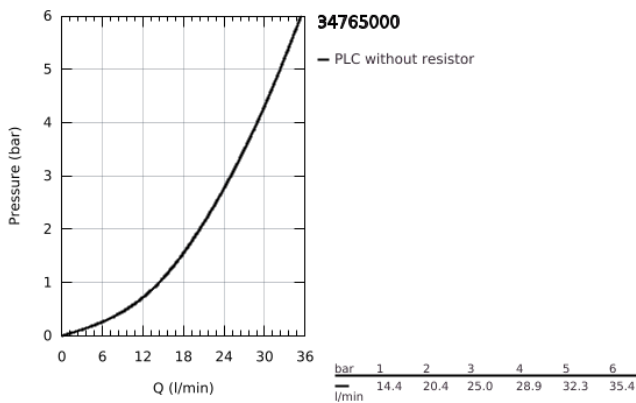

## 34 765 000 GROHTHERM 800 COSMOPOLITAN SHOWER SAFETY MIXER

### PRODUCT DESCRIPTION

- Colour: chrome
- wall mounted
- GROHE LongLife finish
- GROHE MetalGrip ergonomically shaped metal handles
- GROHE SafeStop - safety button at 38°C
- GROHE SafeStop Plus - optional temperature limiter at 43°C included
- GROHE TurboStat - compact cartridge with wax thermoelement
- integrated stop valve
- volume handle with GROHE EcoButton
- ceramic headpart 1/2", 180°
- shower bottom outlet 1/2"
- built-in non-return valves
- dirt strainers
- S-unions

### SPARE PARTS, July 2019 – now

- 1: Metal handle 1/2" (Spare part-nr. 47984000)
  - 1.1: Cover cap (Spare part-nr. 6458500M)
  - 2: Fitting ring (Spare part-nr. 47743000)
  - 3: Thermostatic compact cartridge 1/2" (Spare part-nr. 47439000)
  - 4: Ceramic headpart, 1/2" (Spare part-nr. 45346000)
  - 4.1: O-ring Ø18,2 x Ø1,7 (Spare part-nr. 0392400M)
  - 5: Non-return valve (Spare part-nr. 47189000)
  - 5.1: Dirt strainer (Spare part-nr. 0726400M)
  - 5.2: Non-return valve (Spare part-nr. 08565000)
  - 5.3: O-ring Ø17 x Ø2 (Spare part-nr. 0305500M)
  - 6: S-union (Spare part-nr. 12662000)
  - 7: Non-return valve (Spare part-nr. 08565000)
  - 8: Extension 3/4", 20 mm (Spare part-nr. 0713000M)\*
  - 9: GROHE TurboStat cartridge 1/2" (Spare part-nr. 47175000)\*
  - 10: Special spanner (Spare part-nr. 19377000)\*
  - 11: Socket Spanner (Spare part-nr. 19332000)\*
- \* Optional accessories