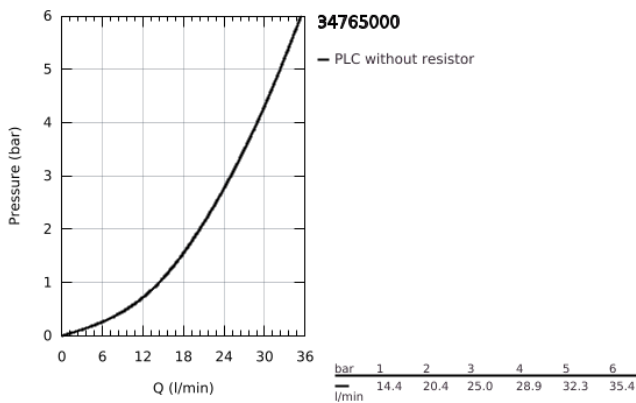

34 765 000 GROHTHERM 800 COSMOPOLITAN SHOWER SAFETY MIXER

PRODUCT DESCRIPTION

- Colour: chrome
- wall mounted
- GROHE LongLife finish
- GROHE MetalGrip ergonomically shaped metal handles
- GROHE SafeStop - safety button at 38°C
- GROHE SafeStop Plus - optional temperature limiter at 43°C included
- GROHE TurboStat - compact cartridge with wax thermoelement
- integrated stop valve
- volume handle with FlowControl Button (button with individually adjustable stop)
- ceramic headpart 1/2", 180°
- shower bottom outlet 1/2"
- built-in non-return valves
- dirt strainers
- S-unions

34 765 000 GROHTHERM 800 COSMOPOLITAN SHOWER SAFETY MIXER

SPARE PARTS, July 2019 – now

- 1: Metal handle 1/2" (Spare part-nr. 47984000)
 - 1.1: Cover cap (Spare part-nr. 6458500M)
 - 2: Fitting ring (Spare part-nr. 47743000)
 - 3: Thermostatic compact cartridge 1/2" (Spare part-nr. 47439000)
 - 4: Ceramic headpart, 1/2" (Spare part-nr. 45346000)
 - 4.1: O-ring $\varnothing 18,2 \times \varnothing 1,7$ (Spare part-nr. 0392400M)
 - 5: Non-return valve (Spare part-nr. 47189000)
 - 5.1: Dirt strainer (Spare part-nr. 0726400M)
 - 5.2: Non-return valve (Spare part-nr. 08565000)
 - 5.3: O-ring $\varnothing 17 \times \varnothing 2$ (Spare part-nr. 0305500M)
 - 6: S-union (Spare part-nr. 12662000)
 - 7: Non-return valve (Spare part-nr. 08565000)
 - 8: Extension 3/4", 20 mm (Spare part-nr. 0713000M)*
 - 9: GROHE TurboStat cartridge 1/2" (Spare part-nr. 47175000)*
 - 10: Special spanner (Spare part-nr. 19377000)*
 - 11: Socket Spanner (Spare part-nr. 19332000)*
- * Optional accessories