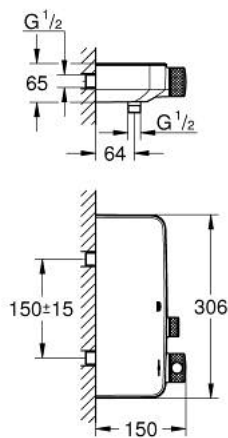

34 719 000 GROHTHERM SMARTCONTROL SHOWER SAFETY MIXER

PRODUCT DESCRIPTION

- Colour: chrome
- wall mounted
- GROHE CoolTouch - no risk of scalding
- GROHE LongLife finish
- GROHE SafeStop - safety button at 38°C
- GROHE SafeStop Plus - optional temperature limiter at 43°C included
- GROHE TurboStat - compact cartridge with wax thermoelement
- GROHE ProGrip - with knurl structure
- GROHE SmartControl - control the shower with intuitive push/turn button
- integrated GROHE EasyReach shower tray
- shower bottom outlet 1/2"
- built-in non-return valves and dirt strainers
- protected against backflow

34 719 000 GROHTHERM SMARTCONTROL SHOWER SAFETY MIXER

SPARE PARTS, May 2017 – now

- 1: Thermostatic compact cartridge 1/2" (Spare part-nr. 47439000)
 - 2: Cartridge (Spare part-nr. 48297000)
 - 3: Non-return valve (Spare part-nr. 49069000)
 - 4: Non-return valve (Spare part-nr. 08565000)
 - 5: GROHE TurboStat cartridge 1/2" (Spare part-nr. 47175000)*
 - 6: Socket Spanner (Spare part-nr. 49059000)*
- * Optional accessories