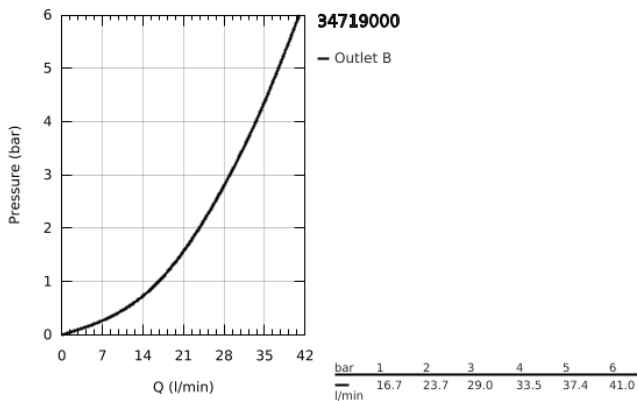

34 719 000 GROHTHERM SMARTCONTROL SHOWER SAFETY MIXER

PRODUCT DESCRIPTION

- Colour: chrome
- wall mounted
- GROHE CoolTouch - no risk of scalding
- GROHE LongLife finish
- GROHE SafeStop - safety button at 38°C
- GROHE SafeStop Plus - optional temperature limiter at 43°C included
- GROHE TurboStat - compact cartridge with wax thermoelement
- GROHE ProGrip - with knurl structure
- GROHE SmartControl - control the shower with intuitive push/turn button
- integrated GROHE EasyReach shower tray
- shower bottom outlet 1/2"
- built-in non-return valves and dirt strainers
- protected against backflow

34 719 000 GROHTHERM SMARTCONTROL SHOWER SAFETY MIXER

SPARE PARTS, May 2017 – now

- 1: Thermostatic compact cartridge 1/2" (Spare part-nr. 47439000)
 - 2: Cartridge (Spare part-nr. 48297000)
 - 3: Non-return valve (Spare part-nr. 49069000)
 - 4: Non-return valve (Spare part-nr. 08565000)
 - 5: GROHE TurboStat cartridge 1/2" (Spare part-nr. 47175000)*
 - 6: Socket Spanner (Spare part-nr. 49059000)*
- * Optional accessories