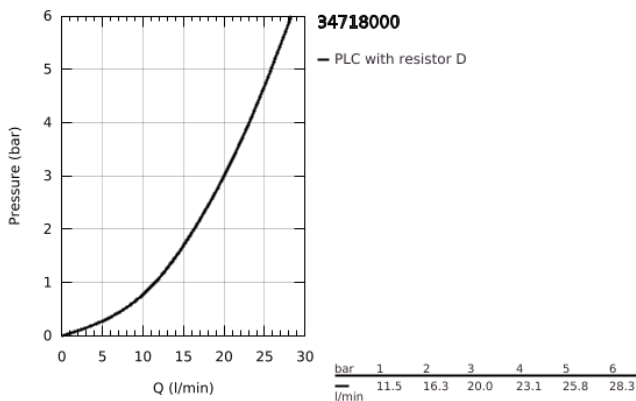

34 718 000 GROHTHERM SMARTCONTROL BATH SAFETY MIXER

PRODUCT DESCRIPTION

- Colour: chrome
- wall mounted
- GROHE CoolTouch - no risk of scalding
- GROHE LongLife finish
- GROHE SafeStop - safety button at 38°C
- GROHE SafeStop Plus - optional temperature limiter at 43°C included
- GROHE TurboStat - compact cartridge with wax thermoelement
- GROHE ProGrip - with knurl structure
- GROHE SmartControl - control the shower with intuitive push/turn button
- integrated GROHE EasyReach shower tray
- shower bottom outlet 1/2"
- bath spout with mousseur
- built-in non-return valves and dirt strainers
- protected against backflow

34 718 000 GROHTHERM SMARTCONTROL BATH SAFETY MIXER

SPARE PARTS, May 2017 – now

- 1: Thermostatic compact cartridge 1/2" (Spare part-nr. 47439000)
- 2: Cartridge (Spare part-nr. 48297000)
- 3: Non-return valve (Spare part-nr. 49069000)
- 4: Mousseur (Spare part-nr. 13941000)
- 5: Non-return valve (Spare part-nr. 08565000)
- 6: GROHE TurboStat cartridge 1/2" (Spare part-nr. 47175000)*
- 7: Socket Spanner (Spare part-nr. 49059000)*