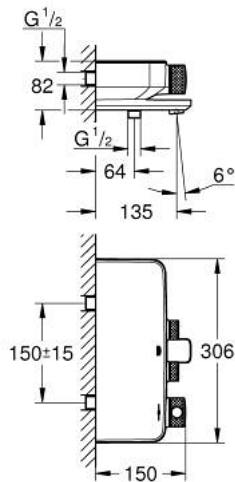

34 718 000 GROHTHERM SMARTCONTROL BATH SAFETY MIXER

PRODUCT DESCRIPTION

- Colour: chrome
- wall mounted
- GROHE CoolTouch - no risk of scalding
- GROHE LongLife finish
- GROHE SafeStop - safety button at 38°C
- GROHE SafeStop Plus - optional temperature limiter at 43°C included
- GROHE TurboStat - compact cartridge with wax thermoelement
- GROHE ProGrip - with knurl structure
- GROHE SmartControl - control the shower with intuitive push/turn button
- integrated GROHE EasyReach shower tray
- shower bottom outlet 1/2"
- bath spout with mousseur
- built-in non-return valves and dirt strainers
- protected against backflow

34 718 000 GROHTHERM SMARTCONTROL BATH SAFETY MIXER

SPARE PARTS, May 2017 – now

- 1: Thermostatic compact cartridge 1/2" (Spare part-nr. 47439000)
- 2: Cartridge (Spare part-nr. 48297000)
- 3: Non-return valve (Spare part-nr. 49069000)
- 4: Mousseur (Spare part-nr. 13941000)
- 5: Non-return valve (Spare part-nr. 08565000)
- 6: GROHE TurboStat cartridge 1/2" (Spare part-nr. 47175000)*
- 7: Socket Spanner (Spare part-nr. 49059000)*