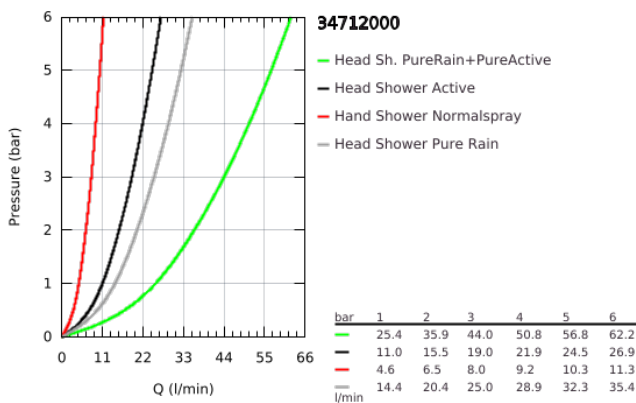

34 712 000 SMARTCONTROL PERFECT SHOWER SET

PRODUCT DESCRIPTION

- Colour: chrome
- concealed mixer with 3 valves

- SmartControl mixer

- (29 149)

- GROHE Rapido SmartBox (35 600/35 604)

- Rainshower SmartActive 310 Cube head shower set (26 479), rough-in (26 483)

- hand shower Euphoria Cube Stick (27 698)

- Euphoria Cube wall union with integrated shower holder (26 370)

- Silverflex shower hose 1500 mm 1/2" x 1/2" (28 364)