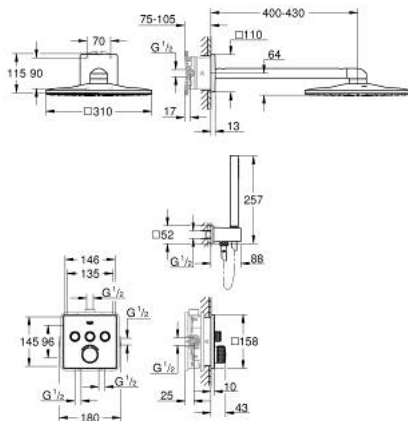

34 712 000 SMARTCONTROL PERFECT SHOWER SET

PRODUCT DESCRIPTION

- Colour: chrome
- concealed mixer with 3 valves

- SmartControl mixer

- (29 149)

- GROHE Rapido SmartBox (35 600/35 604)

- Rainshower SmartActive 310 Cube head shower set (26 479), rough-in (26 483)

- hand shower Euphoria Cube Stick (27 698)

- Euphoria Cube wall union with integrated shower holder (26 370)

- Silverflex shower hose 1500 mm 1/2" x 1/2" (28 364)