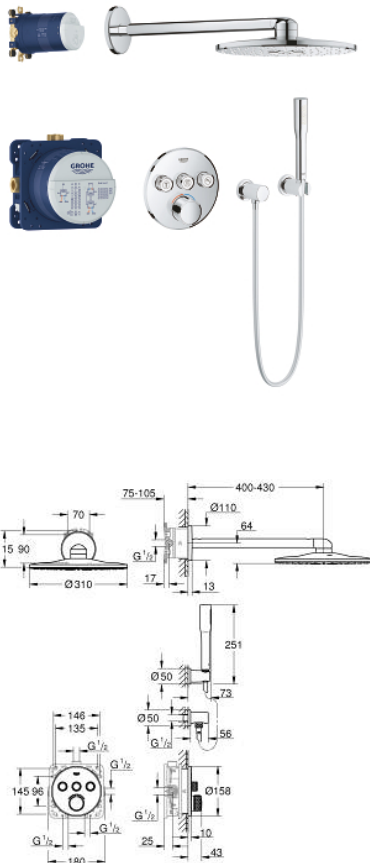

34 709 000 SMARTCONTROL PERFECT SHOWER SET

PRODUCT DESCRIPTION

- Colour: chrome
- concealed mixer with 3 valves
- SmartControl mixer
- (29 146)
- GROHE Rapido SmartBox (35 600/35 604)
- Rainshower SmartActive 310 head shower set (26 475), rough-in (26 483)
- Euphoria Cosmopolitan Stick hand shower 1 spray (27 367)
- Rainshower wall holder (27 074)
- Rainshower wall union 1/2" (27 057)
- Silverflex shower hose 1500 mm 1/2" x 1/2" (28 364)