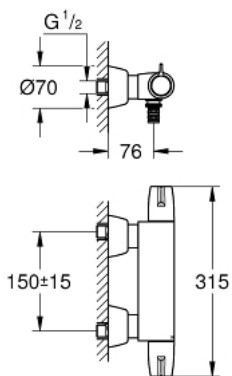

## 34 666 000 GROHTHERM SPECIAL BASIN SAFETY MIXER 1/2"

### PRODUCT DESCRIPTION

- Colour: chrome
- wall mounted
- ergonomic handles
- ceramic headparts 1/2", 90°
- GROHE TurboStat - compact cartridge with wax thermoelement
- temperature scale handle with internal safety stop between 35&deg;C and 43&deg;C
- easy thermal disinfection via optional key 47 994 000
- integrated stop valve
- bottom outlet for spouts 13 378 or 13 380
- dirt strainers
- with S-unions and with covers
- GROHE FastFixation for fast exchange of non return valves in connections
- 100% GROHE CoolTouch safety housing with CoolTouch escutcheons
- GROHE LongLife finish
- GROHE SafetyPlus fixed temperature stop

### SPARE PARTS, July 2015 – now

- 1: Shut-off handle (Spare part-nr. 49006000)
- 2: Ceramic headpart, 1/2" (Spare part-nr. 45882000)
- 2.1: O-ring Ø18,2 x Ø1,7 (Spare part-nr. 0392400M)
- 3: Temperature control handle (Spare part-nr. 49005000)
- 4: Fitting ring (Spare part-nr. 47743000)
- 5: Thermostatic compact cartridge 1/2" (Spare part-nr. 47439000)
- 6: Race (Spare part-nr. 47975000)
- 7: S-union (Spare part-nr. 12058000)
- 7.1: Seal (Spare part-nr. 0138600M)
- 7.2: Covering escutcheon (Spare part-nr. 45545000)
- 8: Replacement set for GROHE QuickFix (Spare part-nr. 47979000)
- 9: Sealing washer (Spare part-nr. 0128500M)
- 10: Stop screw (Spare part-nr. 4669000M)
- 11: Extension set 1/2", 30 mm (Spare part-nr. 46238000)\*
- 12: GROHE TurboStat cartridge 1/2" (Spare part-nr. 47175000)\*
- 13: Cast swivel spout (Spare part-nr. 13378000)\*
- 14: Cast swivel spout (Spare part-nr. 13380000)\*
- 15: Socket Spanner (Spare part-nr. 19332000)\*
- 16: Special spanner (Spare part-nr. 19377000)\*
- 17: Temperature unlocking handle (Spare part-nr. 47994000)\*
- 18: Adjusting Thermometer (°C) (Spare part-nr. 19001000)\*