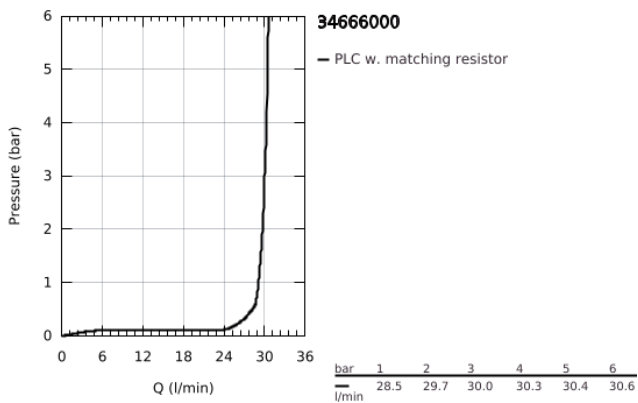

## 34 666 000 GROHTHERM SPECIAL BASIN SAFETY MIXER 1/2"

### PRODUCT DESCRIPTION

- Colour: chrome
- wall mounted
- ergonomic handles
- ceramic headparts 1/2", 90°
- GROHE TurboStat - compact cartridge with wax thermoelement
- temperature scale handle with internal safety stop between 35&deg;C and 43&deg;C
- easy thermal disinfection via optional key 47 994 000
- integrated stop valve
- bottom outlet for spouts 13 378 or 13 380
- dirt strainers
- with S-unions and with covers
- GROHE FastFixation for fast exchange of non return valves in connections
- 100% GROHE CoolTouch safety housing with CoolTouch escutcheons
- GROHE LongLife finish
- GROHE SafetyPlus fixed temperature stop

### SPARE PARTS, July 2015 – now

- 1: Shut-off handle (Spare part-nr. 49006000)
- 2: Ceramic headpart, 1/2" (Spare part-nr. 45882000)
- 2.1: O-ring Ø18,2 x Ø1,7 (Spare part-nr. 0392400M)
- 3: Temperature control handle (Spare part-nr. 49005000)
- 4: Fitting ring (Spare part-nr. 47743000)
- 5: Thermostatic compact cartridge 1/2" (Spare part-nr. 47439000)
- 6: Race (Spare part-nr. 47975000)
- 7: S-union (Spare part-nr. 12058000)
- 7.1: Seal (Spare part-nr. 0138600M)
- 7.2: Covering escutcheon (Spare part-nr. 45545000)
- 8: Replacement set for GROHE QuickFix (Spare part-nr. 47979000)
- 9: Sealing washer (Spare part-nr. 0128500M)
- 10: Stop screw (Spare part-nr. 4669000M)
- 11: Extension set 1/2", 30 mm (Spare part-nr. 46238000)\*
- 12: GROHE TurboStat cartridge 1/2" (Spare part-nr. 47175000)\*
- 13: Cast swivel spout (Spare part-nr. 13378000)\*
- 14: Cast swivel spout (Spare part-nr. 13380000)\*
- 15: Socket Spanner (Spare part-nr. 19332000)\*
- 16: Special spanner (Spare part-nr. 19377000)\*
- 17: Temperature unlocking handle (Spare part-nr. 47994000)\*
- 18: Adjusting Thermometer (°C) (Spare part-nr. 19001000)\*