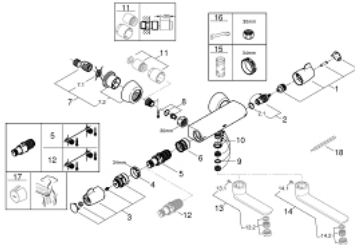

## 34 666 000 GROHTHERM SPECIAL BASIN SAFETY MIXER 1/2"

### PRODUCT DESCRIPTION

- Colour: chrome
- wall mounted
- ergonomic handles
- ceramic headparts 1/2", 90°
- GROHE TurboStat - compact cartridge with wax thermoelement
- temperature scale handle with internal safety stop between 35&deg;C and 43&deg;C
- easy thermal disinfection via optional key 47 994 000
- integrated stop valve
- bottom outlet for spouts 13 378 or 13 380
- dirt strainers
- with S-unions and with covers
- GROHE FastFixation for fast exchange of non return valves in connections
- 100% GROHE CoolTouch safety housing with CoolTouch escutcheons
- GROHE LongLife finish
- GROHE SafetyPlus fixed temperature stop

### SPARE PARTS, July 2015 – now

- 1: Shut-off handle (Spare part-nr. 49006000)
- 2: Ceramic headpart, 1/2" (Spare part-nr. 45882000)
- 2.1: O-ring Ø18,2 x Ø1,7 (Spare part-nr. 0392400M)
- 3: Temperature control handle (Spare part-nr. 49005000)
- 4: Fitting ring (Spare part-nr. 47743000)
- 5: Thermostatic compact cartridge 1/2" (Spare part-nr. 47439000)
- 6: Race (Spare part-nr. 47975000)
- 7: S-union (Spare part-nr. 12058000)
- 7.1: Seal (Spare part-nr. 0138600M)
- 7.2: Covering escutcheon (Spare part-nr. 45545000)
- 8: Replacement set for GROHE QuickFix (Spare part-nr. 47979000)
- 9: Sealing washer (Spare part-nr. 0128500M)
- 10: Stop screw (Spare part-nr. 4669000M)
- 11: Extension set 1/2", 30 mm (Spare part-nr. 46238000)\*
- 12: GROHE TurboStat cartridge 1/2" (Spare part-nr. 47175000)\*
- 13: Cast swivel spout (Spare part-nr. 13378000)\*
- 14: Cast swivel spout (Spare part-nr. 13380000)\*
- 15: Socket Spanner (Spare part-nr. 19332000)\*
- 16: Special spanner (Spare part-nr. 19377000)\*
- 17: Temperature unlocking handle (Spare part-nr. 47994000)\*
- 18: Adjusting Thermometer (°C) (Spare part-nr. 19001000)\*