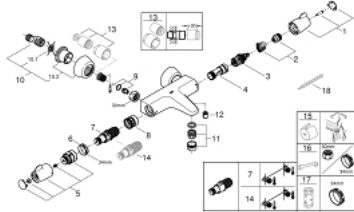

Pure Freude
an Wasser

34 665 000 **GROHTHERM SPECIAL BATH SAFETY MIXER**

PRODUCT DESCRIPTION (2/2)

- GROHE SafetyPlus fixed temperature stop

34 665 000 GROHTHERM SPECIAL BATH SAFETY MIXER

SPARE PARTS, July 2015 – now

- 1: Shut-off handle (Spare part-nr. 49004000)
- 2: Stop (Spare part-nr. 47925000)
- 3: Aquadimmer (Spare part-nr. 12433000)
- 4: Water flow (Spare part-nr. 47751000)
- 5: Temperature control handle (Spare part-nr. 49005000)
- 6: Fitting ring (Spare part-nr. 47743000)
- 7: Thermostatic compact cartridge 1/2" (Spare part-nr. 47439000)
- 7: Thermostatic compact cartridge 1/2" (Spare part-nr. 47885000)
- 8: Race (Spare part-nr. 47975000)
- 9: Replacement set for GROHE QuickFix (Spare part-nr. 47979000)
- 10: S-union (Spare part-nr. 12058000)
- 10.1: Seal (Spare part-nr. 0138600M)
- 10.2: Covering escutcheon (Spare part-nr. 45545000)
- 11: Flow straightener (Spare part-nr. 49015000)
- 12: Non-return valve (Spare part-nr. 08565000)
- 13: Extension set 1/2", 30 mm (Spare part-nr. 46238000)*
- 14: GROHE TurboStat cartridge 1/2" (Spare part-nr. 47175000)*
- 15: Temperature unlocking handle (Spare part-nr. 47994000)*
- 16: Special spanner (Spare part-nr. 19377000)*
- 17: Socket Spanner (Spare part-nr. 19332000)*
- 18: Adjusting Thermometer (°C) (Spare part-nr. 19001000)*