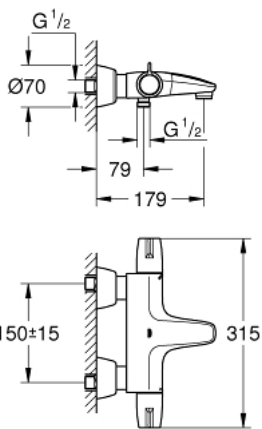

34 665 000 GROHTHERM SPECIAL BATH SAFETY MIXER

PRODUCT DESCRIPTION (1/2)

- Colour: chrome
- wall mounted
- ergonomic handles
- Aquadimmer handle with multiple function
- flow control
- integrated stop valve
- diverter bath/shower
- GROHE TurboStat - compact cartridge with wax thermosteement
- temperature scale handle with internal safety stop between 35°C and 43°C
- easy thermal disinfection via optional key 47 994 000
- shower bottom outlet with integrated non return-valve
- laminar mousseur
- dirt strainers
- with S-unions and with covers
- GROHE FastFixation for fast exchange of non return valves in connections
- 100% GROHE CoolTouch safety housing with CoolTouch escutcheons
- GROHE LongLife finish

- 1: Shut-off handle (Spare part-nr. 49004000)
- 2: Stop (Spare part-nr. 47925000)
- 3: Aquadimmer (Spare part-nr. 12433000)
- 4: Water flow (Spare part-nr. 47751000)
- 5: Temperature control handle (Spare part-nr. 49005000)
- 6: Fitting ring (Spare part-nr. 47743000)
- 7: Thermostatic compact cartridge 1/2" (Spare part-nr. 47439000)
- 7: Thermostatic compact cartridge 1/2" (Spare part-nr. 47885000)
- 8: Race (Spare part-nr. 47975000)
- 9: Replacement set for GROHE QuickFix (Spare part-nr. 47979000)
- 10: S-union (Spare part-nr. 12058000)
- 10.1: Seal (Spare part-nr. 0138600M)
- 10.2: Covering escutcheon (Spare part-nr. 45545000)
- 11: Flow straightener (Spare part-nr. 49015000)
- 12: Non-return valve (Spare part-nr. 08565000)
- 13: Extension set 1/2", 30 mm (Spare part-nr. 46238000)*
- 14: GROHE TurboStat cartridge 1/2" (Spare part-nr. 47175000)*
- 15: Temperature unlocking handle (Spare part-nr. 47994000)*
- 16: Special spanner (Spare part-nr. 19377000)*
- 17: Socket Spanner (Spare part-nr. 19332000)*
- 18: Adjusting Thermometer (°C) (Spare part-nr. 19001000)*