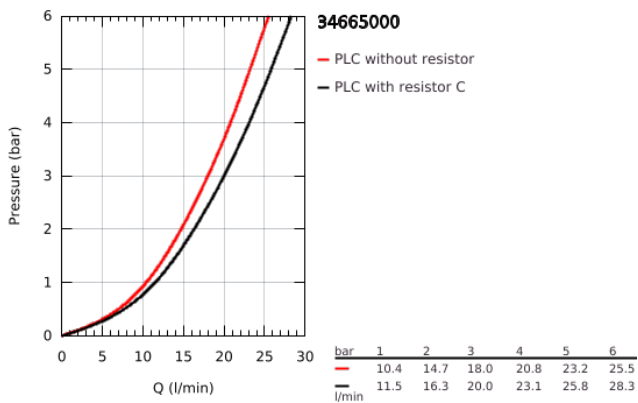

34 665 000 GROHTHERM SPECIAL BATH SAFETY MIXER

PRODUCT DESCRIPTION (1/2)

- Colour: chrome
- wall mounted
- ergonomic handles
- Aquadimmer handle with multiple function
- flow control
- integrated stop valve
- diverter bath/shower
- GROHE TurboStat - compact cartridge with wax thermosteement
- temperature scale handle with internal safety stop between 35°C and 43°C
- easy thermal disinfection via optional key 47 994 000
- shower bottom outlet with integrated non return-valve
- laminar mousseur
- dirt strainers
- with S-unions and with covers
- GROHE FastFixation for fast exchange of non return valves in connections
- 100% GROHE CoolTouch safety housing with CoolTouch escutcheons
- GROHE LongLife finish

Pure Freude
an Wasser

34 665 000 **GROHTHERM SPECIAL BATH SAFETY MIXER**

PRODUCT DESCRIPTION (2/2)

- GROHE SafetyPlus fixed temperature stop

34 665 000 GROHTHERM SPECIAL BATH SAFETY MIXER

SPARE PARTS, July 2015 – now