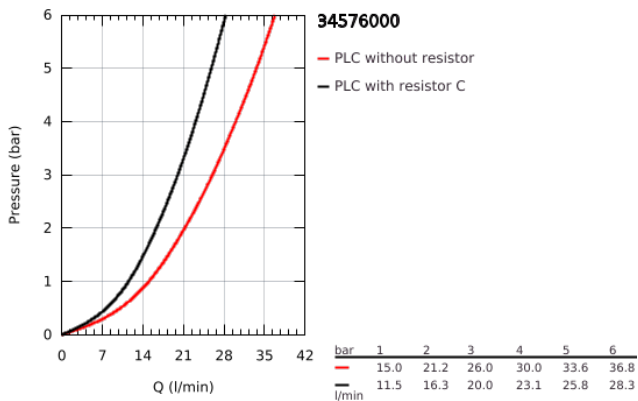

34 576 000 GROHTHERM 800 BATH SAFETY MIXER

PRODUCT DESCRIPTION

- Colour: chrome
- wall mounted
- GROHE LongLife finish
- GROHE TurboStat - compact cartridge with wax thermoelement
- GROHE SafeStop - safety button at 38°C
- GROHE SafeStop Plus - optional temperature limiter at 43°C included
- integrated stop valve
- automatic diverter: bath/shower
- volume handle with FlowControl Button (button with individually adjustable stop)
- ceramic headpart 1/2", 180°
- shower bottom outlet 1/2"
- adjustable mousseur
- built-in non-return valves
- dirt strainers
- protected against backflow
- S-unions
- metal rosette

34 576 000 GROHTHERM 800 BATH SAFETY MIXER

SPARE PARTS, March 2014 – now

- 1: Temperature control handle (Spare part-nr. 47981000)
- 2: Fitting ring (Spare part-nr. 47743000)
- 3: Thermostatic compact cartridge 1/2" (Spare part-nr. 47439000)
- 4: Shut-off handle (Spare part-nr. 47980000)
- 5: Ceramic headpart, 1/2" (Spare part-nr. 45346000)
- 5.1: O-ring Ø18,2 x Ø1,7 (Spare part-nr. 0392400M)
- 6: s-union (Spare part-nr. 47888000)
- 7: Flow straightener (Spare part-nr. 48256000)
- 8: Diverter knob (Spare part-nr. 65648000)
- 9: Diverter (Spare part-nr. 65655000)
- 10: Socket Spanner (Spare part-nr. 19332000)*
- 11: GROHE TurboStat cartridge 1/2" (Spare part-nr. 47175000)*