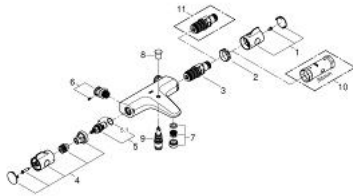

34 576 000 GROHTHERM 800 BATH SAFETY MIXER

PRODUCT DESCRIPTION

- Colour: chrome
- wall mounted
- GROHE LongLife finish
- GROHE TurboStat - compact cartridge with wax thermoelement
- GROHE SafeStop - safety button at 38°C
- GROHE SafeStop Plus - optional temperature limiter at 43°C included
- integrated stop valve
- automatic diverter: bath/shower
- volume handle with FlowControl Button (button with individually adjustable stop)
- ceramic headpart 1/2", 180°
- shower bottom outlet 1/2"
- adjustable mousseur
- built-in non-return valves
- dirt strainers
- protected against backflow
- S-unions
- metal rosette

34 576 000 GROHTHERM 800 BATH SAFETY MIXER

SPARE PARTS, March 2014 – now

- 1: Temperature control handle (Spare part-nr. 47981000)
- 2: Fitting ring (Spare part-nr. 47743000)
- 3: Thermostatic compact cartridge 1/2" (Spare part-nr. 47439000)
- 4: Shut-off handle (Spare part-nr. 47980000)
- 5: Ceramic headpart, 1/2" (Spare part-nr. 45346000)
- 5.1: O-ring Ø18,2 x Ø1,7 (Spare part-nr. 0392400M)
- 6: s-union (Spare part-nr. 47888000)
- 7: Flow straightener (Spare part-nr. 48256000)
- 8: Diverter knob (Spare part-nr. 65648000)
- 9: Diverter (Spare part-nr. 65655000)
- 10: Socket Spanner (Spare part-nr. 19332000)*
- 11: GROHE TurboStat cartridge 1/2" (Spare part-nr. 47175000)*