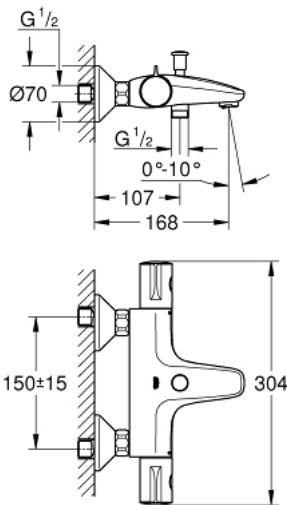

34 576 000 GROHTHERM 800 BATH SAFETY MIXER

PRODUCT DESCRIPTION

- Colour: chrome
- wall mounted
- GROHE LongLife finish
- GROHE TurboStat - compact cartridge with wax thermoelement
- GROHE SafeStop - safety button at 38°C
- GROHE SafeStop Plus - optional temperature limiter at 43°C included
- integrated stop valve
- automatic diverter: bath/shower
- volume handle with FlowControl Button (button with individually adjustable stop)
- ceramic headpart 1/2", 180°
- shower bottom outlet 1/2"
- adjustable mousseur
- built-in non-return valves
- dirt strainers
- protected against backflow
- S-unions
- metal rosette

34 576 000 GROHTHERM 800 BATH SAFETY MIXER

SPARE PARTS, March 2014 – now

- 1: Temperature control handle (Spare part-nr. 47981000)
- 2: Fitting ring (Spare part-nr. 47743000)
- 3: Thermostatic compact cartridge 1/2" (Spare part-nr. 47439000)
- 4: Shut-off handle (Spare part-nr. 47980000)
- 5: Ceramic headpart, 1/2" (Spare part-nr. 45346000)
- 5.1: O-ring Ø18,2 x Ø1,7 (Spare part-nr. 0392400M)
- 6: s-union (Spare part-nr. 47888000)
- 7: Flow straightener (Spare part-nr. 48256000)
- 8: Diverter knob (Spare part-nr. 65648000)
- 9: Diverter (Spare part-nr. 65655000)
- 10: Socket Spanner (Spare part-nr. 19332000)*
- 11: GROHE TurboStat cartridge 1/2" (Spare part-nr. 47175000)*