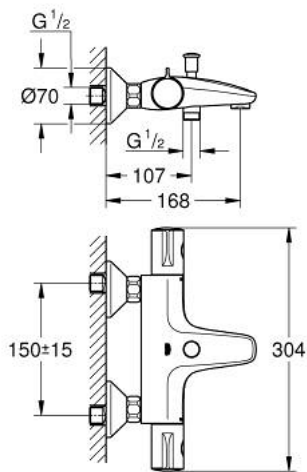

### PRODUCT DESCRIPTION

- Colour: chrome
- wall mounted
- GROHE LongLife finish
- GROHE SafeStop - safety button at 38°C
- GROHE SafeStop Plus - optional temperature limiter at 43°C included
- GROHE TurboStat - compact cartridge with wax thermoelement
- integrated stop valve
- automatic diverter: bath/shower
- volume handle with GROHE EcoButton
- ceramic headpart 1/2", 180°
- shower bottom outlet 1/2"
- mousseur
- built-in non-return valves
- dirt strainers
- S-unions

### SPARE PARTS, February 2014 – now

- 1: Temperature control handle (Spare part-nr. 47981000)
- 2: Fitting ring (Spare part-nr. 47743000)
- 3: Thermostatic compact cartridge 1/2" (Spare part-nr. 47439000)
- 4: Shut-off handle (Spare part-nr. 47980000)
- 5: Ceramic headpart, 1/2" (Spare part-nr. 45346000)
- 5.1: O-ring Ø18,2 x Ø1,7 (Spare part-nr. 0392400M)
- 6: Non-return valve (Spare part-nr. 47189000)
- 6.1: Dirt strainer (Spare part-nr. 0726400M)
- 6.2: Non-return valve (Spare part-nr. 08565000)
- 6.3: O-ring Ø17 x Ø2 (Spare part-nr. 0305500M)
- 7: S-union (Spare part-nr. 12075000)
- 7.1: Seal (Spare part-nr. 0138600M)
- 7.2: Escutcheon (Spare part-nr. 0221000M)
- 8: Mousseur (Spare part-nr. 13952000)
- 9: Diverter knob (Spare part-nr. 65648000)
- 10: Diverter (Spare part-nr. 65655000)
- 11: Non-return valve (Spare part-nr. 08565000)
- 12: Extension 3/4", 20 mm (Spare part-nr. 0713000M)\*
- 13: Special spanner (Spare part-nr. 19377000)\*
- 14: Socket Spanner (Spare part-nr. 19332000)\*
- 15: GROHE TurboStat cartridge 1/2" (Spare part-nr. 47175000)\*