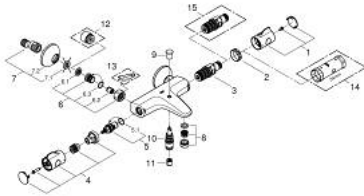

34 567 000 GROHTHERM 800 BATH SAFETY MIXER

PRODUCT DESCRIPTION

- Colour: chrome
- wall mounted
- GROHE LongLife finish
- GROHE SafeStop - safety button at 38°C
- GROHE SafeStop Plus - optional temperature limiter at 43°C included
- GROHE TurboStat - compact cartridge with wax thermoelement
- integrated stop valve
- automatic diverter: bath/shower
- volume handle
- FlowControl Button - One-button switch to full water flow
- individually adjustable stop
- ceramic headpart 1/2", 180°
- shower bottom outlet 1/2"
- mousseur
- built-in non-return valves
- dirt strainers
- S-unions

34 567 000 GROHTHERM 800 BATH SAFETY MIXER

SPARE PARTS, February 2014 – now

- 1: Temperature control handle (Spare part-nr. 47981000)
- 2: Fitting ring (Spare part-nr. 47743000)
- 3: Thermostatic compact cartridge 1/2" (Spare part-nr. 47439000)
- 4: Shut-off handle (Spare part-nr. 47980000)
- 5: Ceramic headpart, 1/2" (Spare part-nr. 45346000)
- 5.1: O-ring Ø18,2 x Ø1,7 (Spare part-nr. 0392400M)
- 6: Non-return valve (Spare part-nr. 47189000)
- 6.1: Dirt strainer (Spare part-nr. 0726400M)
- 6.2: Non-return valve (Spare part-nr. 08565000)
- 6.3: O-ring Ø17 x Ø2 (Spare part-nr. 0305500M)
- 7: S-union (Spare part-nr. 12075000)
- 7.1: Seal (Spare part-nr. 0138600M)
- 7.2: Escutcheon (Spare part-nr. 0221000M)
- 8: Mousseur (Spare part-nr. 13952000)
- 9: Diverter knob (Spare part-nr. 65648000)
- 10: Diverter (Spare part-nr. 65655000)
- 11: Non-return valve (Spare part-nr. 08565000)
- 12: Extension 3/4", 20 mm (Spare part-nr. 0713000M)*
- 13: Special spanner (Spare part-nr. 19377000)*
- 14: Socket Spanner (Spare part-nr. 19332000)*
- 15: GROHE TurboStat cartridge 1/2" (Spare part-nr. 47175000)*