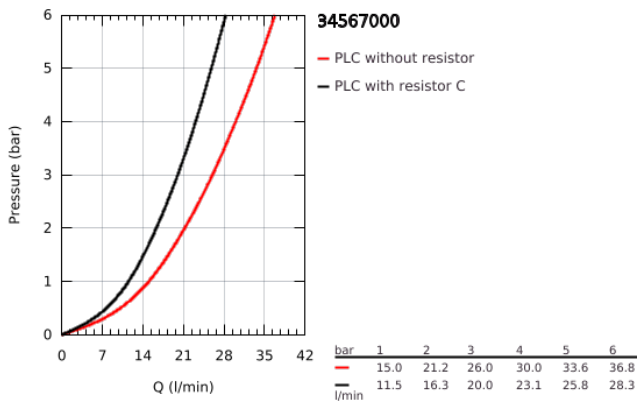

## 34 567 000 GROHTHERM 800 BATH SAFETY MIXER

### PRODUCT DESCRIPTION

- Colour: chrome
- wall mounted
- GROHE LongLife finish
- GROHE SafeStop - safety button at 38°C
- GROHE SafeStop Plus - optional temperature limiter at 43°C included
- GROHE TurboStat - compact cartridge with wax thermoelement
- integrated stop valve
- automatic diverter: bath/shower
- volume handle with GROHE EcoButton
- ceramic headpart 1/2", 180°
- shower bottom outlet 1/2"
- mousseur
- built-in non-return valves
- dirt strainers
- S-unions