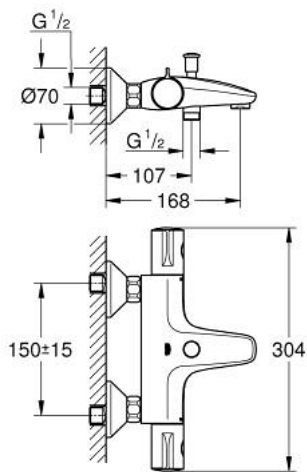

34 567 000 GROHTHERM 800 BATH SAFETY MIXER

PRODUCT DESCRIPTION

- Colour: chrome
- wall mounted
- GROHE LongLife finish
- GROHE SafeStop - safety button at 38°C
- GROHE SafeStop Plus - optional temperature limiter at 43°C included
- GROHE TurboStat - compact cartridge with wax thermoelement
- integrated stop valve
- automatic diverter: bath/shower
- volume handle
- FlowControl Button - One-button switch to full water flow
- individually adjustable stop
- ceramic headpart 1/2", 180°
- shower bottom outlet 1/2"
- mousseur
- built-in non-return valves
- dirt strainers
- S-unions

34 567 000 GROHTHERM 800 BATH SAFETY MIXER

SPARE PARTS, February 2014 – now

- 1: Temperature control handle (Spare part-nr. 47981000)
- 2: Fitting ring (Spare part-nr. 47743000)
- 3: Thermostatic compact cartridge 1/2" (Spare part-nr. 47439000)
- 4: Shut-off handle (Spare part-nr. 47980000)
- 5: Ceramic headpart, 1/2" (Spare part-nr. 45346000)
- 5.1: O-ring Ø18,2 x Ø1,7 (Spare part-nr. 0392400M)
- 6: Non-return valve (Spare part-nr. 47189000)
- 6.1: Dirt strainer (Spare part-nr. 0726400M)
- 6.2: Non-return valve (Spare part-nr. 08565000)
- 6.3: O-ring Ø17 x Ø2 (Spare part-nr. 0305500M)
- 7: S-union (Spare part-nr. 12075000)
- 7.1: Seal (Spare part-nr. 0138600M)
- 7.2: Escutcheon (Spare part-nr. 0221000M)
- 8: Mousseur (Spare part-nr. 13952000)
- 9: Diverter knob (Spare part-nr. 65648000)
- 10: Diverter (Spare part-nr. 65655000)
- 11: Non-return valve (Spare part-nr. 08565000)
- 12: Extension 3/4", 20 mm (Spare part-nr. 0713000M)*
- 13: Special spanner (Spare part-nr. 19377000)*
- 14: Socket Spanner (Spare part-nr. 19332000)*
- 15: GROHE TurboStat cartridge 1/2" (Spare part-nr. 47175000)*