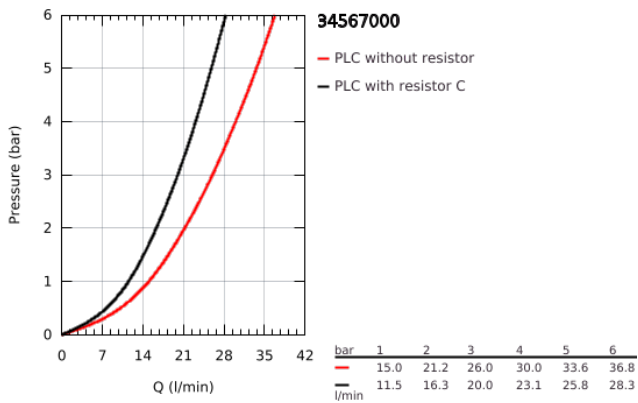

34 567 000 GROHTHERM 800 BATH SAFETY MIXER

PRODUCT DESCRIPTION

- Colour: chrome
- wall mounted
- GROHE LongLife finish
- GROHE SafeStop - safety button at 38°C
- GROHE SafeStop Plus - optional temperature limiter at 43°C included
- GROHE TurboStat - compact cartridge with wax thermoelement
- integrated stop valve
- automatic diverter: bath/shower
- volume handle
- FlowControl Button - One-button switch to full water flow
- individually adjustable stop
- ceramic headpart 1/2", 180°
- shower bottom outlet 1/2"
- mousseur
- built-in non-return valves
- dirt strainers
- S-unions

34 567 000 GROHTHERM 800 BATH SAFETY MIXER

SPARE PARTS, February 2014 – now

- 1: Temperature control handle (Spare part-nr. 47981000)
- 2: Fitting ring (Spare part-nr. 47743000)
- 3: Thermostatic compact cartridge 1/2" (Spare part-nr. 47439000)
- 4: Shut-off handle (Spare part-nr. 47980000)
- 5: Ceramic headpart, 1/2" (Spare part-nr. 45346000)
- 5.1: O-ring Ø18,2 x Ø1,7 (Spare part-nr. 0392400M)
- 6: Non-return valve (Spare part-nr. 47189000)
- 6.1: Dirt strainer (Spare part-nr. 0726400M)
- 6.2: Non-return valve (Spare part-nr. 08565000)
- 6.3: O-ring Ø17 x Ø2 (Spare part-nr. 0305500M)
- 7: S-union (Spare part-nr. 12075000)
- 7.1: Seal (Spare part-nr. 0138600M)
- 7.2: Escutcheon (Spare part-nr. 0221000M)
- 8: Mousseur (Spare part-nr. 13952000)
- 9: Diverter knob (Spare part-nr. 65648000)
- 10: Diverter (Spare part-nr. 65655000)
- 11: Non-return valve (Spare part-nr. 08565000)
- 12: Extension 3/4", 20 mm (Spare part-nr. 0713000M)*
- 13: Special spanner (Spare part-nr. 19377000)*
- 14: Socket Spanner (Spare part-nr. 19332000)*
- 15: GROHE TurboStat cartridge 1/2" (Spare part-nr. 47175000)*