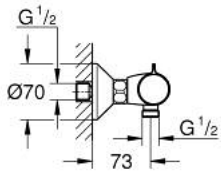

### PRODUCT DESCRIPTION

- Colour: chrome
- wall mounted
- GROHE LongLife finish
- GROHE SafeStop - safety button at 38°C
- GROHE SafeStop Plus - optional temperature limiter at 43°C included
- GROHE TurboStat - compact cartridge with wax thermoelement
- integrated stop valve
- volume handle with GROHE EcoButton
- ceramic headpart 1/2", 180°
- shower bottom outlet 1/2"
- dirt strainers
- built-in non-return valves
- S-unions

### SPARE PARTS, February 2014 – now

- 1: Temperature control handle (Spare part-nr. 47981000)
- 2: Fitting ring (Spare part-nr. 47743000)
- 3: Thermostatic compact cartridge 1/2" (Spare part-nr. 47439000)
- 4: Shut-off handle (Spare part-nr. 47980000)
- 5: Ceramic headpart, 1/2" (Spare part-nr. 45346000)
- 5.1: O-ring Ø18,2 x Ø1,7 (Spare part-nr. 0392400M)
- 6: Non-return valve (Spare part-nr. 08565000)
- 7: Non-return valve (Spare part-nr. 47189000)
- 7.1: Dirt strainer (Spare part-nr. 0726400M)
- 7.2: Non-return valve (Spare part-nr. 08565000)
- 7.3: O-ring Ø17 x Ø2 (Spare part-nr. 0305500M)
- 8: S-union (Spare part-nr. 12075000)
- 8.1: Seal (Spare part-nr. 0138600M)
- 8.2: Escutcheon (Spare part-nr. 0221000M)
- 9: Extension 3/4", 20 mm (Spare part-nr. 0713000M)\*
- 10: Socket Spanner (Spare part-nr. 19332000)\*
- 11: Special spanner (Spare part-nr. 19377000)\*
- 12: GROHE TurboStat cartridge 1/2" (Spare part-nr. 47175000)\*