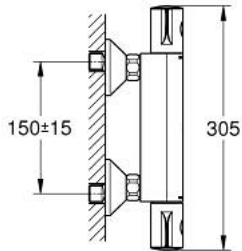

### PRODUCT DESCRIPTION

- Colour: chrome
- wall mounted
- GROHE LongLife finish
- GROHE SafeStop - safety button at 38°C
- GROHE SafeStop Plus - optional temperature limiter at 43°C included
- GROHE TurboStat - compact cartridge with wax thermoelement
- integrated stop valve
- volume handle with GROHE EcoButton
- ceramic headpart 1/2", 180°
- shower bottom outlet 1/2"
- dirt strainers
- built-in non-return valves
- S-unions

### SPARE PARTS, February 2014 – now

- 1: Temperature control handle (Spare part-nr. 47981000)
- 2: Fitting ring (Spare part-nr. 47743000)
- 3: Thermostatic compact cartridge 1/2" (Spare part-nr. 47439000)
- 4: Shut-off handle (Spare part-nr. 47980000)
- 5: Ceramic headpart, 1/2" (Spare part-nr. 45346000)
- 5.1: O-ring Ø18,2 x Ø1,7 (Spare part-nr. 0392400M)
- 6: Non-return valve (Spare part-nr. 08565000)
- 7: Non-return valve (Spare part-nr. 47189000)
- 7.1: Dirt strainer (Spare part-nr. 0726400M)
- 7.2: Non-return valve (Spare part-nr. 08565000)
- 7.3: O-ring Ø17 x Ø2 (Spare part-nr. 0305500M)
- 8: S-union (Spare part-nr. 12075000)
- 8.1: Seal (Spare part-nr. 0138600M)
- 8.2: Escutcheon (Spare part-nr. 0221000M)
- 9: Extension 3/4", 20 mm (Spare part-nr. 0713000M)\*
- 10: Socket Spanner (Spare part-nr. 19332000)\*
- 11: Special spanner (Spare part-nr. 19377000)\*
- 12: GROHE TurboStat cartridge 1/2" (Spare part-nr. 47175000)\*