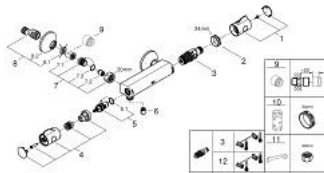

### PRODUCT DESCRIPTION

- Colour: chrome
- wall mounted
- GROHE LongLife finish
- GROHE SafeStop - safety button at 38°C
- GROHE SafeStop Plus - optional temperature limiter at 43°C included
- GROHE TurboStat - compact cartridge with wax thermoelement
- integrated stop valve
- volume handle
- FlowControl Button - One-button switch to full water flow
- individually adjustable stop
- ceramic headpart 1/2", 180°
- shower bottom outlet 1/2"
- dirt strainers
- built-in non-return valves
- S-unions

### SPARE PARTS, February 2014 – now

- 1: Temperature control handle (Spare part-nr. 47981000)
- 2: Fitting ring (Spare part-nr. 47743000)
- 3: Thermostatic compact cartridge 1/2" (Spare part-nr. 47439000)
- 4: Shut-off handle (Spare part-nr. 47980000)
- 5: Ceramic headpart, 1/2" (Spare part-nr. 45346000)
- 5.1: O-ring Ø18,2 x Ø1,7 (Spare part-nr. 0392400M)
- 6: Non-return valve (Spare part-nr. 08565000)
- 7: Non-return valve (Spare part-nr. 47189000)
- 7.1: Dirt strainer (Spare part-nr. 0726400M)
- 7.2: Non-return valve (Spare part-nr. 08565000)
- 7.3: O-ring Ø17 x Ø2 (Spare part-nr. 0305500M)
- 8: S-union (Spare part-nr. 12075000)
- 8.1: Seal (Spare part-nr. 0138600M)
- 8.2: Escutcheon (Spare part-nr. 0221000M)
- 9: Extension 3/4", 20 mm (Spare part-nr. 0713000M)\*
- 10: Socket Spanner (Spare part-nr. 19332000)\*
- 11: Special spanner (Spare part-nr. 19377000)\*
- 12: GROHE TurboStat cartridge 1/2" (Spare part-nr. 47175000)\*