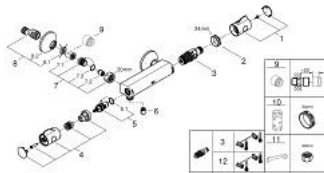

### PRODUCT DESCRIPTION

- Colour: chrome
- wall mounted
- GROHE LongLife finish
- GROHE SafeStop - safety button at 38°C
- GROHE SafeStop Plus - optional temperature limiter at 43°C included
- GROHE TurboStat - compact cartridge with wax thermoelement
- integrated stop valve
- volume handle with GROHE EcoButton
- ceramic headpart 1/2", 180°
- shower bottom outlet 1/2"
- dirt strainers
- built-in non-return valves
- S-unions

### SPARE PARTS, February 2014 – now

- 1: Temperature control handle (Spare part-nr. 47981000)
- 2: Fitting ring (Spare part-nr. 47743000)
- 3: Thermostatic compact cartridge 1/2" (Spare part-nr. 47439000)
- 4: Shut-off handle (Spare part-nr. 47980000)
- 5: Ceramic headpart, 1/2" (Spare part-nr. 45346000)
- 5.1: O-ring Ø18,2 x Ø1,7 (Spare part-nr. 0392400M)
- 6: Non-return valve (Spare part-nr. 08565000)
- 7: Non-return valve (Spare part-nr. 47189000)
- 7.1: Dirt strainer (Spare part-nr. 0726400M)
- 7.2: Non-return valve (Spare part-nr. 08565000)
- 7.3: O-ring Ø17 x Ø2 (Spare part-nr. 0305500M)
- 8: S-union (Spare part-nr. 12075000)
- 8.1: Seal (Spare part-nr. 0138600M)
- 8.2: Escutcheon (Spare part-nr. 0221000M)
- 9: Extension 3/4", 20 mm (Spare part-nr. 0713000M)\*
- 10: Socket Spanner (Spare part-nr. 19332000)\*
- 11: Special spanner (Spare part-nr. 19377000)\*
- 12: GROHE TurboStat cartridge 1/2" (Spare part-nr. 47175000)\*