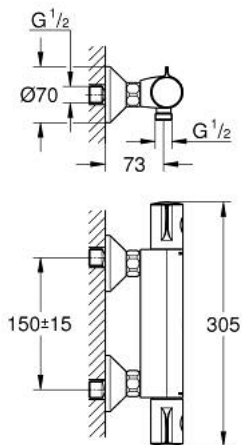

### PRODUCT DESCRIPTION

- Colour: chrome
- wall mounted
- GROHE LongLife finish
- GROHE SafeStop - safety button at 38°C
- GROHE SafeStop Plus - optional temperature limiter at 43°C included
- GROHE TurboStat - compact cartridge with wax thermoelement
- integrated stop valve
- volume handle
- FlowControl Button - One-button switch to full water flow
- individually adjustable stop
- ceramic headpart 1/2", 180°
- shower bottom outlet 1/2"
- dirt strainers
- built-in non-return valves
- S-unions

### SPARE PARTS, February 2014 – now

- 1: Temperature control handle (Spare part-nr. 47981000)
- 2: Fitting ring (Spare part-nr. 47743000)
- 3: Thermostatic compact cartridge 1/2" (Spare part-nr. 47439000)
- 4: Shut-off handle (Spare part-nr. 47980000)
- 5: Ceramic headpart, 1/2" (Spare part-nr. 45346000)
- 5.1: O-ring Ø18,2 x Ø1,7 (Spare part-nr. 0392400M)
- 6: Non-return valve (Spare part-nr. 08565000)
- 7: Non-return valve (Spare part-nr. 47189000)
- 7.1: Dirt strainer (Spare part-nr. 0726400M)
- 7.2: Non-return valve (Spare part-nr. 08565000)
- 7.3: O-ring Ø17 x Ø2 (Spare part-nr. 0305500M)
- 8: S-union (Spare part-nr. 12075000)
- 8.1: Seal (Spare part-nr. 0138600M)
- 8.2: Escutcheon (Spare part-nr. 0221000M)
- 9: Extension 3/4", 20 mm (Spare part-nr. 0713000M)\*
- 10: Socket Spanner (Spare part-nr. 19332000)\*
- 11: Special spanner (Spare part-nr. 19377000)\*
- 12: GROHE TurboStat cartridge 1/2" (Spare part-nr. 47175000)\*