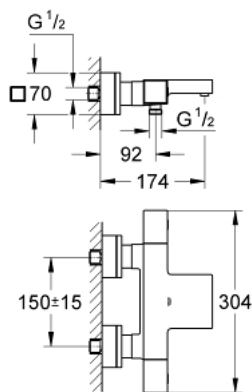

34 497 000 GROHTHERM CUBE BATH SAFETY MIXER

PRODUCT DESCRIPTION

- Colour: chrome
- wall mounted
- GROHE LongLife finish
- GROHE SafeStop - safety button at 38°C
- GROHE SafeStop Plus - optional temperature limiter at 43°C included
- GROHE TurboStat - compact cartridge with wax thermoelement
- integrated stop valve
- GROHE AquaDimmer with multiple function:
- FlowControl Button, one-button switch for full water flow to the shower

- flow control

- diverter: bath/shower

- shower bottom outlet 1/2"
- spray pattern: GROHE XL Waterfall
- built-in non-return valves
- dirt strainers
- covered S-unions

34 497 000 GROHTHERM CUBE BATH SAFETY MIXER

SPARE PARTS, January 2013 – now

- 1: Shut-off handle (Spare part-nr. 47960000)
- 1.1: Cover cap (Spare part-nr. 4795900M)
- 2: Stop ring (Spare part-nr. 47922000)
- 3: Aquadimmer (Spare part-nr. 47364000)
- 4: Water flow (Spare part-nr. 47887000)
- 5: Temperature control handle (Spare part-nr. 47958000)
- 5.1: Cover cap (Spare part-nr. 4795900M)
- 6: Fitting ring (Spare part-nr. 47743000)
- 7: Thermostatic compact cartridge 1/2" (Spare part-nr. 47439000)
- 8: Non-return valve (Spare part-nr. 47189000)
- 8.1: Dirt strainer (Spare part-nr. 0726400M)
- 8.2: Non-return valve (Spare part-nr. 08565000)
- 8.3: O-ring $\varnothing 17 \times \varnothing 2$ (Spare part-nr. 0305500M)
- 9: S-union (Spare part-nr. 47824000)
- 10: Water flow (Spare part-nr. 47924000)
- 11: Extension set 1/2", 30 mm (Spare part-nr. 46238000)*
- 12: Socket Spanner (Spare part-nr. 19332000)*
- 13: GROHE TurboStat cartridge 1/2" (Spare part-nr. 47175000)*
- 14: Special spanner (Spare part-nr. 19377000)*