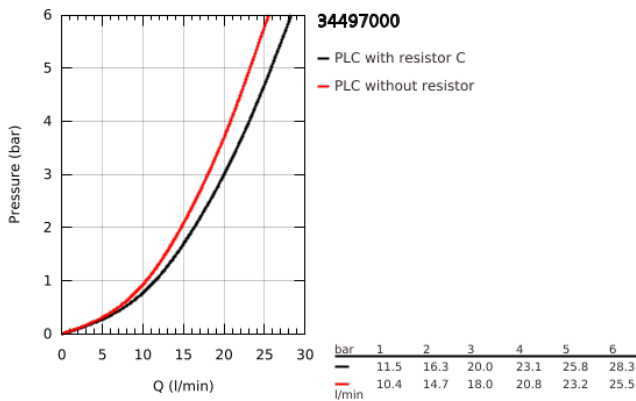

34 497 000 GROHTHERM CUBE BATH SAFETY MIXER

PRODUCT DESCRIPTION

- Colour: chrome
- wall mounted
- GROHE LongLife finish
- GROHE SafeStop - safety button at 38°C
- GROHE SafeStop Plus - optional temperature limiter at 43°C included
- GROHE TurboStat - compact cartridge with wax thermoelement
- integrated stop valve
- GROHE AquaDimmer with multiple function:

- integrated GROHE EcoButton

- flow control

- diverter: bath/shower

- shower bottom outlet 1/2"
- spray pattern: GROHE XL Waterfall
- built-in non-return valves
- dirt strainers
- covered S-unions

34 497 000 GROHTHERM CUBE BATH SAFETY MIXER