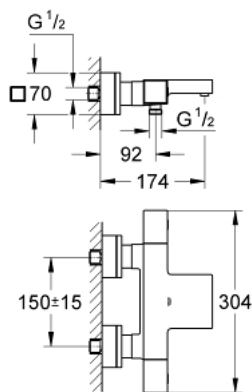

34 497 000 GROHTHERM CUBE BATH SAFETY MIXER

PRODUCT DESCRIPTION

- Colour: chrome
- wall mounted
- GROHE LongLife finish
- GROHE SafeStop - safety button at 38°C
- GROHE SafeStop Plus - optional temperature limiter at 43°C included
- GROHE TurboStat - compact cartridge with wax thermoelement
- integrated stop valve
- GROHE AquaDimmer with multiple function:

- integrated GROHE EcoButton

- flow control

- diverter: bath/shower

- shower bottom outlet 1/2"
- spray pattern: GROHE XL Waterfall
- built-in non-return valves
- dirt strainers
- covered S-unions

34 497 000 GROHTHERM CUBE BATH SAFETY MIXER

SPARE PARTS, January 2013 – now

- 1: Shut-off handle (Spare part-nr. 47960000)
- 1.1: Cover cap (Spare part-nr. 4795900M)
- 2: Stop ring (Spare part-nr. 47922000)
- 3: Aquadimmer (Spare part-nr. 47364000)
- 4: Water flow (Spare part-nr. 47887000)
- 5: Temperature control handle (Spare part-nr. 47958000)
- 5.1: Cover cap (Spare part-nr. 4795900M)
- 6: Fitting ring (Spare part-nr. 47743000)
- 7: Thermostatic compact cartridge 1/2" (Spare part-nr. 47439000)
- 8: Non-return valve (Spare part-nr. 47189000)
- 8.1: Dirt strainer (Spare part-nr. 0726400M)
- 8.2: Non-return valve (Spare part-nr. 08565000)
- 8.3: O-ring $\varnothing 17 \times \varnothing 2$ (Spare part-nr. 0305500M)
- 9: S-union (Spare part-nr. 47824000)
- 10: Water flow (Spare part-nr. 47924000)
- 11: Extension set 1/2", 30 mm (Spare part-nr. 46238000)*
- 12: Socket Spanner (Spare part-nr. 19332000)*
- 13: GROHE TurboStat cartridge 1/2" (Spare part-nr. 47175000)*
- 14: Special spanner (Spare part-nr. 19377000)*