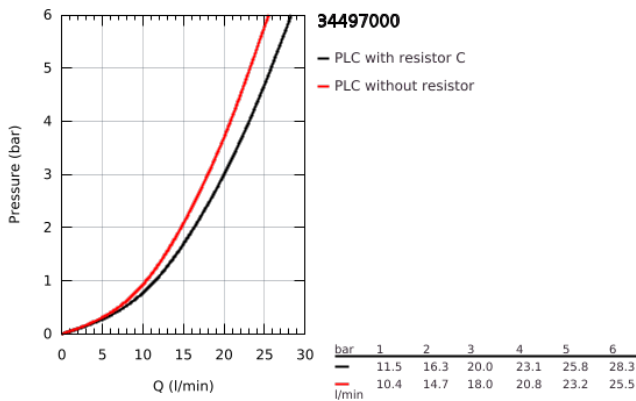

34 497 000 GROHTHERM CUBE BATH SAFETY MIXER

PRODUCT DESCRIPTION

- Colour: chrome
- wall mounted
- GROHE LongLife finish
- GROHE SafeStop - safety button at 38°C
- GROHE SafeStop Plus - optional temperature limiter at 43°C included
- GROHE TurboStat - compact cartridge with wax thermoelement
- integrated stop valve
- GROHE AquaDimmer with multiple function:
- FlowControl Button, one-button switch for full water flow to the shower

- flow control

- diverter: bath/shower

- shower bottom outlet 1/2"
- spray pattern: GROHE XL Waterfall
- built-in non-return valves
- dirt strainers
- covered S-unions

34 497 000 GROHTHERM CUBE BATH SAFETY MIXER