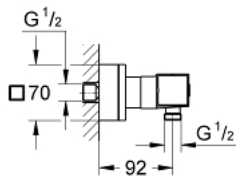

34 488 000 GROHTHERM CUBE SHOWER SAFETY MIXER

PRODUCT DESCRIPTION

- Colour: chrome
- wall mounted
- GROHE LongLife finish
- GROHE SafeStop - safety button at 38°C
- GROHE SafeStop Plus - optional temperature limiter at 43°C included
- GROHE TurboStat - compact cartridge with wax thermoelement
- integrated stop valve
- volume handle with FlowControl Button (button with individually adjustable stop)
- Carbodur ceramic headpart 1/2", 180°
- shower bottom outlet 1/2"
- built-in non-return valves
- dirt strainers
- covered S-unions

34 488 000 GROHTHERM CUBE SHOWER SAFETY MIXER

SPARE PARTS, January 2013 – now

- 1: Shut-off handle (Spare part-nr. 47964000)
- 1.1: Cover cap (Spare part-nr. 4795900M)
- 2: Ceramic headpart, 1/2" (Spare part-nr. 45346000)
- 2.1: O-ring $\varnothing 18,2 \times \varnothing 1,7$ (Spare part-nr. 0392400M)
- 3: Temperature control handle (Spare part-nr. 47958000)
- 3.1: Cover cap (Spare part-nr. 4795900M)
- 4: Fitting ring (Spare part-nr. 47743000)
- 5: Thermostatic compact cartridge 1/2" (Spare part-nr. 47439000)
- 6: Non-return valve (Spare part-nr. 47189000)
- 6.1: Dirt strainer (Spare part-nr. 0726400M)
- 6.2: Non-return valve (Spare part-nr. 08565000)
- 6.3: O-ring $\varnothing 17 \times \varnothing 2$ (Spare part-nr. 0305500M)
- 7: S-union (Spare part-nr. 47824000)
- 8: Socket Spanner (Spare part-nr. 19332000)*
- 9: GROHE TurboStat cartridge 1/2" (Spare part-nr. 47175000)*
- 10: Special spanner (Spare part-nr. 19377000)*