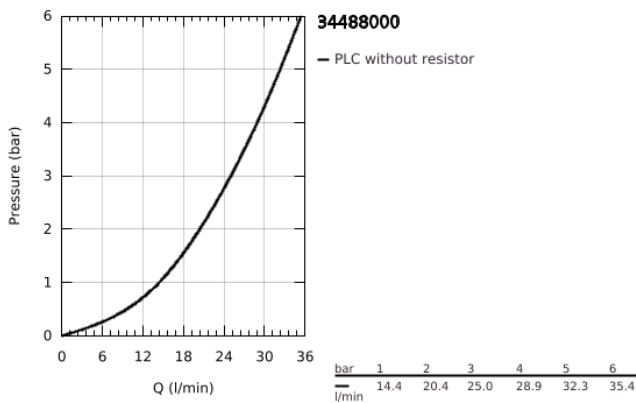

34 488 000 GROHTHERM CUBE SHOWER SAFETY MIXER

PRODUCT DESCRIPTION

- Colour: chrome
- wall mounted
- GROHE LongLife finish
- GROHE SafeStop - safety button at 38°C
- GROHE SafeStop Plus - optional temperature limiter at 43°C included
- GROHE TurboStat - compact cartridge with wax thermoelement
- integrated stop valve
- volume handle with FlowControl Button (button with individually adjustable stop)
- Carbodur ceramic headpart 1/2", 180°
- shower bottom outlet 1/2"
- built-in non-return valves
- dirt strainers
- covered S-unions

34 488 000 GROHTHERM CUBE SHOWER SAFETY MIXER

SPARE PARTS, January 2013 – now

- 1: Shut-off handle (Spare part-nr. 47964000)
- 1.1: Cover cap (Spare part-nr. 4795900M)
- 2: Ceramic headpart, 1/2" (Spare part-nr. 45346000)
- 2.1: O-ring $\varnothing 18,2 \times \varnothing 1,7$ (Spare part-nr. 0392400M)
- 3: Temperature control handle (Spare part-nr. 47958000)
- 3.1: Cover cap (Spare part-nr. 4795900M)
- 4: Fitting ring (Spare part-nr. 47743000)
- 5: Thermostatic compact cartridge 1/2" (Spare part-nr. 47439000)
- 6: Non-return valve (Spare part-nr. 47189000)
- 6.1: Dirt strainer (Spare part-nr. 0726400M)
- 6.2: Non-return valve (Spare part-nr. 08565000)
- 6.3: O-ring $\varnothing 17 \times \varnothing 2$ (Spare part-nr. 0305500M)
- 7: S-union (Spare part-nr. 47824000)
- 8: Socket Spanner (Spare part-nr. 19332000)*
- 9: GROHE TurboStat cartridge 1/2" (Spare part-nr. 47175000)*
- 10: Special spanner (Spare part-nr. 19377000)*