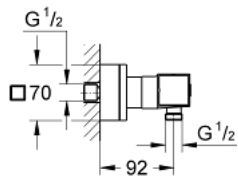

34 488 000 GROHTHERM CUBE SHOWER SAFETY MIXER

PRODUCT DESCRIPTION

- Colour: chrome
- wall mounted
- GROHE LongLife finish
- GROHE SafeStop - safety button at 38°C
- GROHE SafeStop Plus - optional temperature limiter at 43°C included
- GROHE TurboStat - compact cartridge with wax thermoelement
- integrated stop valve
- volume handle with GROHE EcoButton
- Carbodur ceramic headpart 1/2", 180°
- shower bottom outlet 1/2"
- built-in non-return valves
- dirt strainers
- covered S-unions

34 488 000 GROHTHERM CUBE SHOWER SAFETY MIXER

SPARE PARTS, January 2013 – now

- 1: Shut-off handle (Spare part-nr. 47964000)
- 1.1: Cover cap (Spare part-nr. 4795900M)
- 2: Ceramic headpart, 1/2" (Spare part-nr. 45346000)
- 2.1: O-ring Ø18,2 x Ø1,7 (Spare part-nr. 0392400M)
- 3: Temperature control handle (Spare part-nr. 47958000)
- 3.1: Cover cap (Spare part-nr. 4795900M)
- 4: Fitting ring (Spare part-nr. 47743000)
- 5: Thermostatic compact cartridge 1/2" (Spare part-nr. 47439000)
- 6: Non-return valve (Spare part-nr. 47189000)
- 6.1: Dirt strainer (Spare part-nr. 0726400M)
- 6.2: Non-return valve (Spare part-nr. 08565000)
- 6.3: O-ring Ø17 x Ø2 (Spare part-nr. 0305500M)
- 7: S-union (Spare part-nr. 47824000)
- 8: Socket Spanner (Spare part-nr. 19332000)*
- 9: GROHE TurboStat cartridge 1/2" (Spare part-nr. 47175000)*
- 10: Special spanner (Spare part-nr. 19377000)*