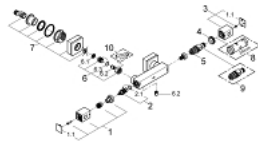

34 488 000 GROHTHERM CUBE SHOWER SAFETY MIXER

PRODUCT DESCRIPTION

- Colour: chrome
- wall mounted
- GROHE LongLife finish
- GROHE SafeStop - safety button at 38°C
- GROHE SafeStop Plus - optional temperature limiter at 43°C included
- GROHE TurboStat - compact cartridge with wax thermoelement
- integrated stop valve
- volume handle with FlowControl Button (button with individually adjustable stop)
- Carbodur ceramic headpart 1/2", 180°
- shower bottom outlet 1/2"
- built-in non-return valves
- dirt strainers
- covered S-unions

34 488 000 GROHTHERM CUBE SHOWER SAFETY MIXER

SPARE PARTS, January 2013 – now

- 1: Shut-off handle (Spare part-nr. 47964000)
- 1.1: Cover cap (Spare part-nr. 4795900M)
- 2: Ceramic headpart, 1/2" (Spare part-nr. 45346000)
- 2.1: O-ring $\varnothing 18,2 \times \varnothing 1,7$ (Spare part-nr. 0392400M)
- 3: Temperature control handle (Spare part-nr. 47958000)
- 3.1: Cover cap (Spare part-nr. 4795900M)
- 4: Fitting ring (Spare part-nr. 47743000)
- 5: Thermostatic compact cartridge 1/2" (Spare part-nr. 47439000)
- 6: Non-return valve (Spare part-nr. 47189000)
- 6.1: Dirt strainer (Spare part-nr. 0726400M)
- 6.2: Non-return valve (Spare part-nr. 08565000)
- 6.3: O-ring $\varnothing 17 \times \varnothing 2$ (Spare part-nr. 0305500M)
- 7: S-union (Spare part-nr. 47824000)
- 8: Socket Spanner (Spare part-nr. 19332000)*
- 9: GROHE TurboStat cartridge 1/2" (Spare part-nr. 47175000)*
- 10: Special spanner (Spare part-nr. 19377000)*