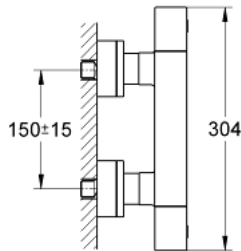

34 488 000 GROHTHERM CUBE SHOWER SAFETY MIXER

PRODUCT DESCRIPTION

- Colour: chrome
- wall mounted
- GROHE LongLife finish
- GROHE SafeStop - safety button at 38°C
- GROHE SafeStop Plus - optional temperature limiter at 43°C included
- GROHE TurboStat - compact cartridge with wax thermoelement
- integrated stop valve
- volume handle with GROHE EcoButton
- Carbodur ceramic headpart 1/2", 180°
- shower bottom outlet 1/2"
- built-in non-return valves
- dirt strainers
- covered S-unions

34 488 000 GROHTHERM CUBE SHOWER SAFETY MIXER

SPARE PARTS, January 2013 – now

- 1: Shut-off handle (Spare part-nr. 47964000)
- 1.1: Cover cap (Spare part-nr. 4795900M)
- 2: Ceramic headpart, 1/2" (Spare part-nr. 45346000)
- 2.1: O-ring Ø18,2 x Ø1,7 (Spare part-nr. 0392400M)
- 3: Temperature control handle (Spare part-nr. 47958000)
- 3.1: Cover cap (Spare part-nr. 4795900M)
- 4: Fitting ring (Spare part-nr. 47743000)
- 5: Thermostatic compact cartridge 1/2" (Spare part-nr. 47439000)
- 6: Non-return valve (Spare part-nr. 47189000)
- 6.1: Dirt strainer (Spare part-nr. 0726400M)
- 6.2: Non-return valve (Spare part-nr. 08565000)
- 6.3: O-ring Ø17 x Ø2 (Spare part-nr. 0305500M)
- 7: S-union (Spare part-nr. 47824000)
- 8: Socket Spanner (Spare part-nr. 19332000)*
- 9: GROHE TurboStat cartridge 1/2" (Spare part-nr. 47175000)*
- 10: Special spanner (Spare part-nr. 19377000)*