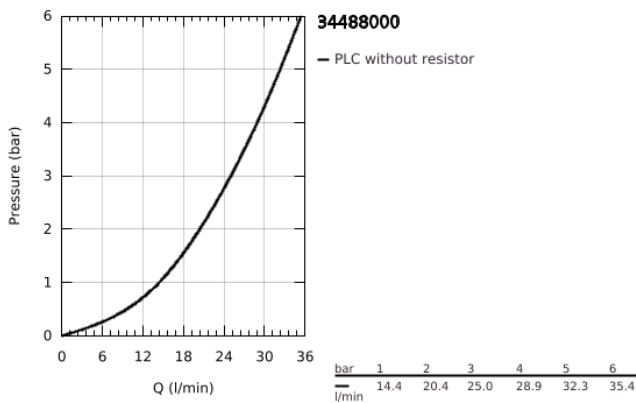

34 488 000 GROHTHERM CUBE SHOWER SAFETY MIXER

PRODUCT DESCRIPTION

- Colour: chrome
- wall mounted
- GROHE LongLife finish
- GROHE SafeStop - safety button at 38°C
- GROHE SafeStop Plus - optional temperature limiter at 43°C included
- GROHE TurboStat - compact cartridge with wax thermoelement
- integrated stop valve
- volume handle with GROHE EcoButton
- Carbodur ceramic headpart 1/2", 180°
- shower bottom outlet 1/2"
- built-in non-return valves
- dirt strainers
- covered S-unions

34 488 000 GROHTHERM CUBE SHOWER SAFETY MIXER

SPARE PARTS, January 2013 – now

- 1: Shut-off handle (Spare part-nr. 47964000)
- 1.1: Cover cap (Spare part-nr. 4795900M)
- 2: Ceramic headpart, 1/2" (Spare part-nr. 45346000)
- 2.1: O-ring Ø18,2 x Ø1,7 (Spare part-nr. 0392400M)
- 3: Temperature control handle (Spare part-nr. 47958000)
- 3.1: Cover cap (Spare part-nr. 4795900M)
- 4: Fitting ring (Spare part-nr. 47743000)
- 5: Thermostatic compact cartridge 1/2" (Spare part-nr. 47439000)
- 6: Non-return valve (Spare part-nr. 47189000)
- 6.1: Dirt strainer (Spare part-nr. 0726400M)
- 6.2: Non-return valve (Spare part-nr. 08565000)
- 6.3: O-ring Ø17 x Ø2 (Spare part-nr. 0305500M)
- 7: S-union (Spare part-nr. 47824000)
- 8: Socket Spanner (Spare part-nr. 19332000)*
- 9: GROHE TurboStat cartridge 1/2" (Spare part-nr. 47175000)*
- 10: Special spanner (Spare part-nr. 19377000)*