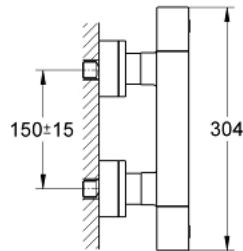

34 488 000 GROHTHERM CUBE SHOWER SAFETY MIXER

PRODUCT DESCRIPTION

- Colour: chrome
- wall mounted
- GROHE LongLife finish
- GROHE SafeStop - safety button at 38°C
- GROHE SafeStop Plus - optional temperature limiter at 43°C included
- GROHE TurboStat - compact cartridge with wax thermoelement
- integrated stop valve
- volume handle with FlowControl Button (button with individually adjustable stop)
- Carbodur ceramic headpart 1/2", 180°
- shower bottom outlet 1/2"
- built-in non-return valves
- dirt strainers
- covered S-unions

34 488 000 GROHTHERM CUBE SHOWER SAFETY MIXER

SPARE PARTS, January 2013 – now

- 1: Shut-off handle (Spare part-nr. 47964000)
- 1.1: Cover cap (Spare part-nr. 4795900M)
- 2: Ceramic headpart, 1/2" (Spare part-nr. 45346000)
- 2.1: O-ring $\varnothing 18,2 \times \varnothing 1,7$ (Spare part-nr. 0392400M)
- 3: Temperature control handle (Spare part-nr. 47958000)
- 3.1: Cover cap (Spare part-nr. 4795900M)
- 4: Fitting ring (Spare part-nr. 47743000)
- 5: Thermostatic compact cartridge 1/2" (Spare part-nr. 47439000)
- 6: Non-return valve (Spare part-nr. 47189000)
- 6.1: Dirt strainer (Spare part-nr. 0726400M)
- 6.2: Non-return valve (Spare part-nr. 08565000)
- 6.3: O-ring $\varnothing 17 \times \varnothing 2$ (Spare part-nr. 0305500M)
- 7: S-union (Spare part-nr. 47824000)
- 8: Socket Spanner (Spare part-nr. 19332000)*
- 9: GROHE TurboStat cartridge 1/2" (Spare part-nr. 47175000)*
- 10: Special spanner (Spare part-nr. 19377000)*