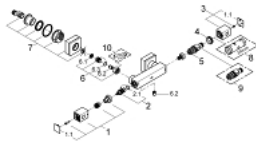

34 488 000 GROHTHERM CUBE SHOWER SAFETY MIXER

PRODUCT DESCRIPTION

- Colour: chrome
- wall mounted
- GROHE LongLife finish
- GROHE SafeStop - safety button at 38°C
- GROHE SafeStop Plus - optional temperature limiter at 43°C included
- GROHE TurboStat - compact cartridge with wax thermoelement
- integrated stop valve
- volume handle with GROHE EcoButton
- Carbodur ceramic headpart 1/2", 180°
- shower bottom outlet 1/2"
- built-in non-return valves
- dirt strainers
- covered S-unions

34 488 000 GROHTHERM CUBE SHOWER SAFETY MIXER

SPARE PARTS, January 2013 – now

- 1: Shut-off handle (Spare part-nr. 47964000)
- 1.1: Cover cap (Spare part-nr. 4795900M)
- 2: Ceramic headpart, 1/2" (Spare part-nr. 45346000)
- 2.1: O-ring Ø18,2 x Ø1,7 (Spare part-nr. 0392400M)
- 3: Temperature control handle (Spare part-nr. 47958000)
- 3.1: Cover cap (Spare part-nr. 4795900M)
- 4: Fitting ring (Spare part-nr. 47743000)
- 5: Thermostatic compact cartridge 1/2" (Spare part-nr. 47439000)
- 6: Non-return valve (Spare part-nr. 47189000)
- 6.1: Dirt strainer (Spare part-nr. 0726400M)
- 6.2: Non-return valve (Spare part-nr. 08565000)
- 6.3: O-ring Ø17 x Ø2 (Spare part-nr. 0305500M)
- 7: S-union (Spare part-nr. 47824000)
- 8: Socket Spanner (Spare part-nr. 19332000)*
- 9: GROHE TurboStat cartridge 1/2" (Spare part-nr. 47175000)*
- 10: Special spanner (Spare part-nr. 19377000)*