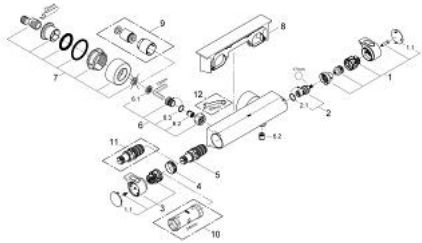

34 469 001 GROHTHERM 2000 SHOWER SAFETY MIXER

PRODUCT DESCRIPTION

- Colour: chrome
- wall mounted
- 100% GROHE CoolTouch safety housing with CoolTouch escutcheons
- GROHE LongLife finish
- GROHE Aqua Paddle ergonomically shaped handles
- GROHE SafeStop at 38°C
- GROHE SafeStop Plus - optional temperature limiter at 43°C included
- integrated stop valve
- GROHE TurboStat - compact cartridge with wax thermoelement
- volume handle with FlowControl Button (button with individually adjustable stop)
- Carbodur ceramic headpart 1/2", 180°
- shower bottom outlet 1/2"
- built-in non-return valves
- dirt strainers
- covered S-unions, CoolTouch escutcheons with wall sealing
- GROHE EasyReach shower tray
- removable for easy cleaning

34 469 001 GROHTHERM 2000 SHOWER SAFETY MIXER

SPARE PARTS, February 2012 – now

- 1: Shut-off handle Aqua Paddle (Spare part-nr. 47916000)
- 1.1: Cover cap (Spare part-nr. 4788300M)
- 2: Ceramic headpart, 1/2" (Spare part-nr. 45346000)
- 2.1: O-ring Ø18,2 x Ø1,7 (Spare part-nr. 0392400M)
- 3: Temperature control handle (Spare part-nr. 47917000)
- 3.1: Cover cap (Spare part-nr. 4788300M)
- 4: Fitting ring (Spare part-nr. 47743000)
- 5: Thermostatic compact cartridge 1/2" (Spare part-nr. 47439000)
- 6: Non-return valve (Spare part-nr. 47189000)
- 6.1: Dirt strainer (Spare part-nr. 0726400M)
- 6.2: Non-return valve (Spare part-nr. 08565000)
- 6.3: O-ring Ø17 x Ø2 (Spare part-nr. 0305500M)
- 7: S-union (Spare part-nr. 12693000)
- 8: GROHE EasyReach shower tray (Spare part-nr. 18608001)
- 9: Extension set 1/2", 30 mm (Spare part-nr. 46238000)*
- 10: Socket Spanner (Spare part-nr. 19332000)*
- 11: GROHE TurboStat cartridge 1/2" (Spare part-nr. 47175000)*
- 12: Special spanner (Spare part-nr. 19377000)*