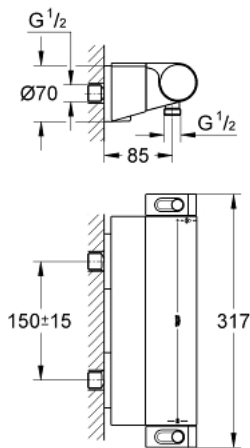

34 469 001 GROHTHERM 2000 SHOWER SAFETY MIXER

PRODUCT DESCRIPTION

- Colour: chrome
- wall mounted
- 100% GROHE CoolTouch safety housing with CoolTouch escutcheons
- GROHE LongLife finish
- GROHE Aqua Paddle ergonomically shaped handles
- GROHE SafeStop at 38°C
- GROHE SafeStop Plus - optional temperature limiter at 43°C included
- integrated stop valve
- GROHE TurboStat - compact cartridge with wax thermoelement
- volume handle with FlowControl Button (button with individually adjustable stop)
- Carbodur ceramic headpart 1/2", 180°
- shower bottom outlet 1/2"
- built-in non-return valves
- dirt strainers
- covered S-unions, CoolTouch escutcheons with wall sealing
- GROHE EasyReach shower tray
- removable for easy cleaning

34 469 001 GROHTHERM 2000 SHOWER SAFETY MIXER

SPARE PARTS, February 2012 – now

- 1: Shut-off handle Aqua Paddle (Spare part-nr. 47916000)
- 1.1: Cover cap (Spare part-nr. 4788300M)
- 2: Ceramic headpart, 1/2" (Spare part-nr. 45346000)
- 2.1: O-ring Ø18,2 x Ø1,7 (Spare part-nr. 0392400M)
- 3: Temperature control handle (Spare part-nr. 47917000)
- 3.1: Cover cap (Spare part-nr. 4788300M)
- 4: Fitting ring (Spare part-nr. 47743000)
- 5: Thermostatic compact cartridge 1/2" (Spare part-nr. 47439000)
- 6: Non-return valve (Spare part-nr. 47189000)
- 6.1: Dirt strainer (Spare part-nr. 0726400M)
- 6.2: Non-return valve (Spare part-nr. 08565000)
- 6.3: O-ring Ø17 x Ø2 (Spare part-nr. 0305500M)
- 7: S-union (Spare part-nr. 12693000)
- 8: GROHE EasyReach shower tray (Spare part-nr. 18608001)
- 9: Extension set 1/2", 30 mm (Spare part-nr. 46238000)*
- 10: Socket Spanner (Spare part-nr. 19332000)*
- 11: GROHE TurboStat cartridge 1/2" (Spare part-nr. 47175000)*
- 12: Special spanner (Spare part-nr. 19377000)*