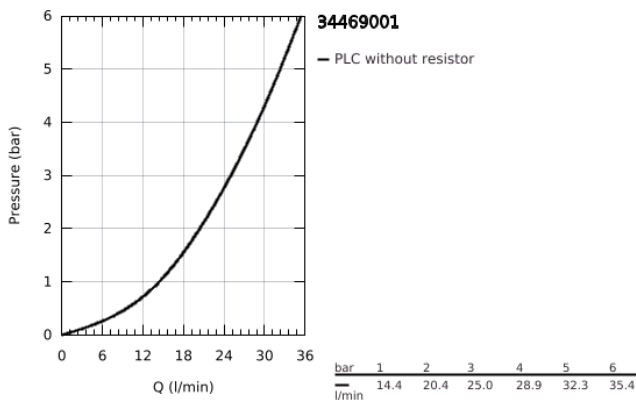

34 469 001 GROHTHERM 2000 SHOWER SAFETY MIXER

PRODUCT DESCRIPTION

- Colour: chrome
- wall mounted
- 100% GROHE CoolTouch safety housing with CoolTouch escutcheons
- GROHE LongLife finish
- GROHE Aqua Paddle ergonomically shaped handles
- GROHE SafeStop at 38°C
- GROHE SafeStop Plus - optional temperature limiter at 43°C included
- integrated stop valve
- GROHE TurboStat - compact cartridge with wax thermoelement
- volume handle with FlowControl Button (button with individually adjustable stop)
- Carbodur ceramic headpart 1/2", 180°
- shower bottom outlet 1/2"
- built-in non-return valves
- dirt strainers
- covered S-unions, CoolTouch escutcheons with wall sealing
- GROHE EasyReach shower tray
- removable for easy cleaning

34 469 001 GROHTHERM 2000 SHOWER SAFETY MIXER

SPARE PARTS, February 2012 – now

- 1: Shut-off handle Aqua Paddle (Spare part-nr. 47916000)
- 1.1: Cover cap (Spare part-nr. 4788300M)
- 2: Ceramic headpart, 1/2" (Spare part-nr. 45346000)
- 2.1: O-ring Ø18,2 x Ø1,7 (Spare part-nr. 0392400M)
- 3: Temperature control handle (Spare part-nr. 47917000)
- 3.1: Cover cap (Spare part-nr. 4788300M)
- 4: Fitting ring (Spare part-nr. 47743000)
- 5: Thermostatic compact cartridge 1/2" (Spare part-nr. 47439000)
- 6: Non-return valve (Spare part-nr. 47189000)
- 6.1: Dirt strainer (Spare part-nr. 0726400M)
- 6.2: Non-return valve (Spare part-nr. 08565000)
- 6.3: O-ring Ø17 x Ø2 (Spare part-nr. 0305500M)
- 7: S-union (Spare part-nr. 12693000)
- 8: GROHE EasyReach shower tray (Spare part-nr. 18608001)
- 9: Extension set 1/2", 30 mm (Spare part-nr. 46238000)*
- 10: Socket Spanner (Spare part-nr. 19332000)*
- 11: GROHE TurboStat cartridge 1/2" (Spare part-nr. 47175000)*
- 12: Special spanner (Spare part-nr. 19377000)*