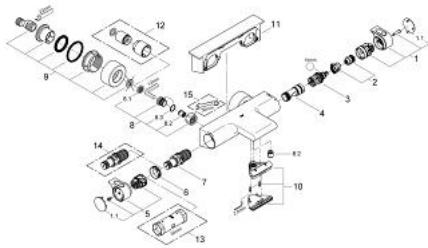

34 464 001 GROHTHERM 2000 BATH SAFETY MIXER

PRODUCT DESCRIPTION

- Colour: chrome
- wall mounted
- 100% GROHE CoolTouch safety housing with CoolTouch escutcheons
- GROHE LongLife finish
- GROHE Aqua Paddle ergonomically shaped handles
- GROHE SafeStop - safety button at 38°C
- GROHE SafeStop Plus - optional temperature limiter at 43°C included
- GROHE TurboStat - compact cartridge with wax thermoelement
- integrated stop valve
- GROHE AquaDimmer with multiple function:
 - FlowControl Button, one-button switch for full water flow to the shower
 - flow control
- diverter: bath/shower
- shower bottom outlet 1/2"
- spray pattern: GROHE XL Waterfall
- built-in non-return valves
- dirt strainers
- covered S-unions, CoolTouch escutcheons with wall sealing
- GROHE EasyReach shower tray
- removable for easy cleaning

34 464 001 GROHTHERM 2000 BATH SAFETY MIXER

SPARE PARTS, February 2012 – now

- 1: Shut-off handle (Spare part-nr. 47923000)
- 1.1: Cover cap (Spare part-nr. 4788300M)
- 2: Stop (Spare part-nr. 47925000)
- 3: Aquadimmer (Spare part-nr. 12433000)
- 4: Water flow (Spare part-nr. 47751000)
- 5: Temperature control handle (Spare part-nr. 47917000)
- 5.1: Cover cap (Spare part-nr. 4788300M)
- 6: Fitting ring (Spare part-nr. 47743000)
- 7: Thermostatic compact cartridge 1/2" (Spare part-nr. 47439000)
- 8: Non-return valve (Spare part-nr. 47189000)
- 8.1: Dirt strainer (Spare part-nr. 0726400M)
- 8.2: Non-return valve (Spare part-nr. 08565000)
- 8.3: O-ring $\varnothing 17 \times \varnothing 2$ (Spare part-nr. 0305500M)
- 9: S-union (Spare part-nr. 12693000)
- 10: Water flow (Spare part-nr. 47924000)
- 11: GROHE EasyReach shower tray (Spare part-nr. 18608001)
- 12: Extension set 1/2", 30 mm (Spare part-nr. 46238000)*
- 13: Socket Spanner (Spare part-nr. 19332000)*
- 14: GROHE TurboStat cartridge 1/2" (Spare part-nr. 47175000)*
- 15: Special spanner (Spare part-nr. 19377000)*