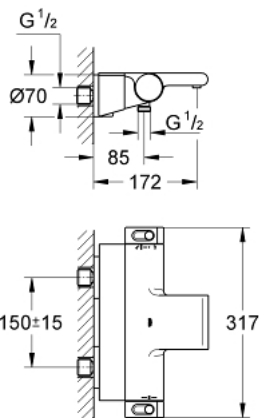

34 464 001 GROHTHERM 2000 BATH SAFETY MIXER

PRODUCT DESCRIPTION

- Colour: chrome
- wall mounted
- 100% GROHE CoolTouch safety housing with CoolTouch escutcheons
- GROHE LongLife finish
- GROHE Aqua Paddle ergonomically shaped handles
- GROHE SafeStop - safety button at 38°C
- GROHE SafeStop Plus - optional temperature limiter at 43°C included
- GROHE TurboStat - compact cartridge with wax thermoelement
- integrated stop valve
- GROHE AquaDimmer with multiple function:
 - FlowControl Button, one-button switch for full water flow to the shower
 - flow control
- diverter: bath/shower
- shower bottom outlet 1/2"
- spray pattern: GROHE XL Waterfall
- built-in non-return valves
- dirt strainers
- covered S-unions, CoolTouch escutcheons with wall sealing
- GROHE EasyReach shower tray
- removable for easy cleaning

34 464 001 GROHTHERM 2000 BATH SAFETY MIXER

SPARE PARTS, February 2012 – now

- 1: Shut-off handle (Spare part-nr. 47923000)
- 1.1: Cover cap (Spare part-nr. 4788300M)
- 2: Stop (Spare part-nr. 47925000)
- 3: Aquadimmer (Spare part-nr. 12433000)
- 4: Water flow (Spare part-nr. 47751000)
- 5: Temperature control handle (Spare part-nr. 47917000)
- 5.1: Cover cap (Spare part-nr. 4788300M)
- 6: Fitting ring (Spare part-nr. 47743000)
- 7: Thermostatic compact cartridge 1/2" (Spare part-nr. 47439000)
- 8: Non-return valve (Spare part-nr. 47189000)
- 8.1: Dirt strainer (Spare part-nr. 0726400M)
- 8.2: Non-return valve (Spare part-nr. 08565000)
- 8.3: O-ring $\varnothing 17 \times \varnothing 2$ (Spare part-nr. 0305500M)
- 9: S-union (Spare part-nr. 12693000)
- 10: Water flow (Spare part-nr. 47924000)
- 11: GROHE EasyReach shower tray (Spare part-nr. 18608001)
- 12: Extension set 1/2", 30 mm (Spare part-nr. 46238000)*
- 13: Socket Spanner (Spare part-nr. 19332000)*
- 14: GROHE TurboStat cartridge 1/2" (Spare part-nr. 47175000)*
- 15: Special spanner (Spare part-nr. 19377000)*