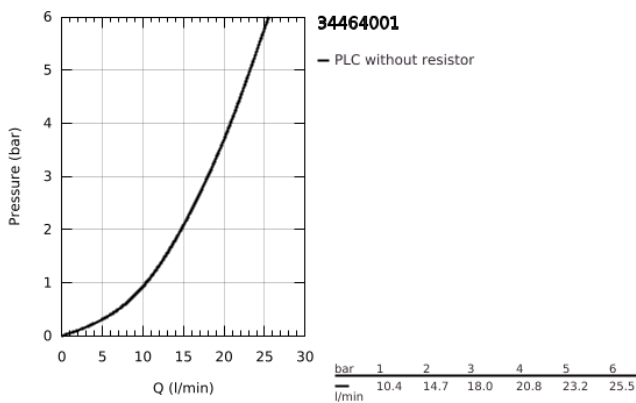

34 464 001 GROHTHERM 2000 BATH SAFETY MIXER

PRODUCT DESCRIPTION

- Colour: chrome
- wall mounted
- 100% GROHE CoolTouch safety housing with CoolTouch escutcheons
- GROHE LongLife finish
- GROHE Aqua Paddle ergonomically shaped handles
- GROHE SafeStop - safety button at 38°C
- GROHE SafeStop Plus - optional temperature limiter at 43°C included
- GROHE TurboStat - compact cartridge with wax thermoelement
- integrated stop valve
- GROHE AquaDimmer with multiple function:
 - FlowControl Button, one-button switch for full water flow to the shower
 - flow control
- diverter: bath/shower
- shower bottom outlet 1/2"
- spray pattern: GROHE XL Waterfall
- built-in non-return valves
- dirt strainers
- covered S-unions, CoolTouch escutcheons with wall sealing
- GROHE EasyReach shower tray
- removable for easy cleaning

34 464 001 GROHTHERM 2000 BATH SAFETY MIXER

SPARE PARTS, February 2012 – now

- 1: Shut-off handle (Spare part-nr. 47923000)
- 1.1: Cover cap (Spare part-nr. 4788300M)
- 2: Stop (Spare part-nr. 47925000)
- 3: Aquadimmer (Spare part-nr. 12433000)
- 4: Water flow (Spare part-nr. 47751000)
- 5: Temperature control handle (Spare part-nr. 47917000)
- 5.1: Cover cap (Spare part-nr. 4788300M)
- 6: Fitting ring (Spare part-nr. 47743000)
- 7: Thermostatic compact cartridge 1/2" (Spare part-nr. 47439000)
- 8: Non-return valve (Spare part-nr. 47189000)
- 8.1: Dirt strainer (Spare part-nr. 0726400M)
- 8.2: Non-return valve (Spare part-nr. 08565000)
- 8.3: O-ring $\varnothing 17 \times \varnothing 2$ (Spare part-nr. 0305500M)
- 9: S-union (Spare part-nr. 12693000)
- 10: Water flow (Spare part-nr. 47924000)
- 11: GROHE EasyReach shower tray (Spare part-nr. 18608001)
- 12: Extension set 1/2", 30 mm (Spare part-nr. 46238000)*
- 13: Socket Spanner (Spare part-nr. 19332000)*
- 14: GROHE TurboStat cartridge 1/2" (Spare part-nr. 47175000)*
- 15: Special spanner (Spare part-nr. 19377000)*