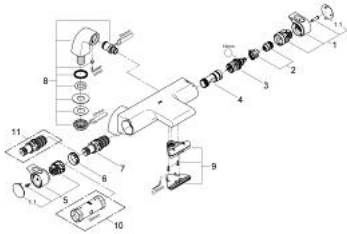

34 176 001 GROHTHERM 2000 BATH SAFETY MIXER

SPARE PARTS, February 2012 – now

- 1: Shut-off handle (Spare part-nr. 47923000)
- 1.1: Cover cap (Spare part-nr. 4788300M)
- 2: Stop (Spare part-nr. 47925000)
- 3: Aquadimmer (Spare part-nr. 12433000)
- 4: Water flow (Spare part-nr. 47751000)
- 5: Temperature control handle (Spare part-nr. 47917000)
- 5.1: Cover cap (Spare part-nr. 4788300M)
- 6: Fitting ring (Spare part-nr. 47743000)
- 7: Thermostatic compact cartridge 1/2" (Spare part-nr. 47439000)
- 8: Pillar union 1/2" (Spare part-nr. 12092000)
- 9: Water flow (Spare part-nr. 47924000)
- 10: Socket Spanner (Spare part-nr. 19332000)*
- 11: GROHE TurboStat cartridge 1/2" (Spare part-nr. 47175000)*

* Optional accessories