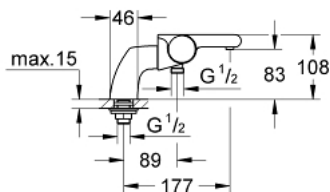

### PRODUCT DESCRIPTION

- Colour: chrome
- pillar installation
- GROHE CoolTouch safety housing
- GROHE LongLife finish
- GROHE Aqua Paddle ergonomically shaped handles
- GROHE TurboStat - compact cartridge with wax thermostatic element
- GROHE SafeStop - safety button at 38°C
- GROHE SafeStop Plus - optional temperature limiter at 43°C included
- integrated stop valve
- GROHE AquaDimmer with multiple function:

- flow control

- diverter: bath/shower

- FlowControl Button, one-button switch for full water flow to the shower
- shower bottom outlet 1/2"
- spray pattern: GROHE XL Waterfall
- flow straightener
- built-in non-return valves
- dirt strainers
- protected against backflow
- pillar unions with covered fixing