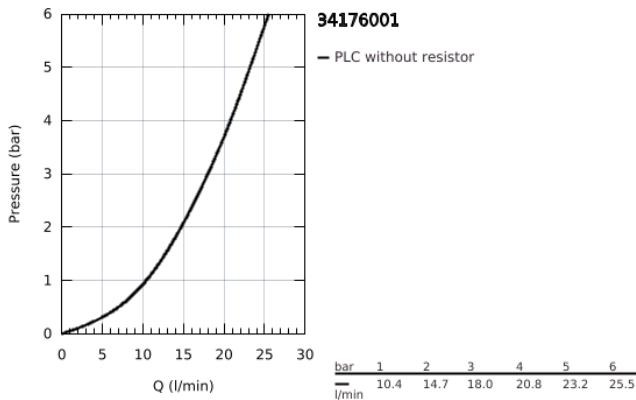

PRODUCT DESCRIPTION

- Colour: chrome
- pillar installation
- GROHE CoolTouch safety housing
- GROHE LongLife finish
- GROHE Aqua Paddle ergonomically shaped handles
- GROHE TurboStat - compact cartridge with wax thermostatic element
- GROHE SafeStop - safety button at 38°C
- GROHE SafeStop Plus - optional temperature limiter at 43°C included
- integrated stop valve
- GROHE AquaDimmer with multiple function:

- flow control

- diverter: bath/shower