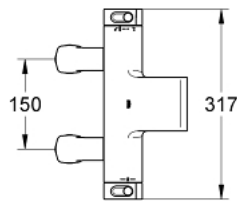

### PRODUCT DESCRIPTION

- Colour: chrome
- pillar installation
- GROHE CoolTouch safety housing
- GROHE LongLife finish
- GROHE Aqua Paddle ergonomically shaped handles
- GROHE TurboStat - compact cartridge with wax thermostatic element
- GROHE SafeStop - safety button at 38°C
- GROHE SafeStop Plus - optional temperature limiter at 43°C included
- integrated stop valve
- GROHE AquaDimmer with multiple function: