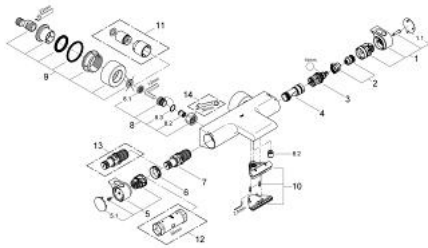

34 174 001 GROHTHERM 2000 BATH SAFETY MIXER

PRODUCT DESCRIPTION

- Colour: chrome
- wall mounted
- 100% GROHE CoolTouch safety housing with CoolTouch escutcheons
- GROHE LongLife finish
- GROHE Aqua Paddle ergonomically shaped handles
- GROHE SafeStop - safety button at 38°C
- GROHE SafeStop Plus - optional temperature limiter at 43°C included
- GROHE TurboStat - compact cartridge with wax thermoelement
- integrated stop valve
- GROHE AquaDimmer with multiple function:
 - FlowControl Button, one-button switch for full water flow to the shower
 - flow control

- diverter: bath/shower
- shower bottom outlet 1/2"
- spray pattern: GROHE XL Waterfall
- built-in non-return valves
- dirt strainers
- covered S-unions, CoolTouch escutcheons with wall sealing
- optional upgrade: GROHE EasyReach shower tray (18 608 001)

34 174 001 GROHTHERM 2000 BATH SAFETY MIXER

SPARE PARTS, February 2012 – now

- 1: Shut-off handle (Spare part-nr. 47923000)
- 1.1: Cover cap (Spare part-nr. 4788300M)
- 2: Stop (Spare part-nr. 47925000)
- 3: Aquadimmer (Spare part-nr. 12433000)
- 4: Water flow (Spare part-nr. 47751000)
- 5: Temperature control handle (Spare part-nr. 47917000)
- 5.1: Cover cap (Spare part-nr. 4788300M)
- 6: Fitting ring (Spare part-nr. 47743000)
- 7: Thermostatic compact cartridge 1/2" (Spare part-nr. 47439000)
- 8: Non-return valve (Spare part-nr. 47189000)
- 8.1: Dirt strainer (Spare part-nr. 0726400M)
- 8.2: Non-return valve (Spare part-nr. 08565000)
- 8.3: O-ring $\varnothing 17 \times \varnothing 2$ (Spare part-nr. 0305500M)
- 9: S-union (Spare part-nr. 12693000)
- 10: Water flow (Spare part-nr. 47924000)
- 11: Extension set 1/2", 30 mm (Spare part-nr. 46238000)*
- 12: Socket Spanner (Spare part-nr. 19332000)*
- 13: GROHE TurboStat cartridge 1/2" (Spare part-nr. 47175000)*
- 14: Special spanner (Spare part-nr. 19377000)*