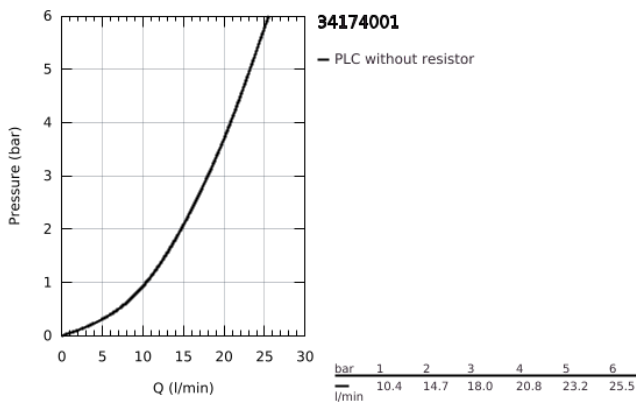

34 174 001 GROHTHERM 2000 BATH SAFETY MIXER

PRODUCT DESCRIPTION

- Colour: chrome
- wall mounted
- 100% GROHE CoolTouch safety housing with CoolTouch escutcheons
- GROHE LongLife finish
- GROHE Aqua Paddle ergonomically shaped handles
- GROHE SafeStop - safety button at 38°C
- GROHE SafeStop Plus - optional temperature limiter at 43°C included
- GROHE TurboStat - compact cartridge with wax thermoelement
- integrated stop valve
- GROHE AquaDimmer with multiple function:
 - FlowControl Button, one-button switch for full water flow to the shower
 - flow control

- diverter: bath/shower
- shower bottom outlet 1/2"
- spray pattern: GROHE XL Waterfall
- built-in non-return valves
- dirt strainers
- covered S-unions, CoolTouch escutcheons with wall sealing
- optional upgrade: GROHE EasyReach shower tray (18 608 001)