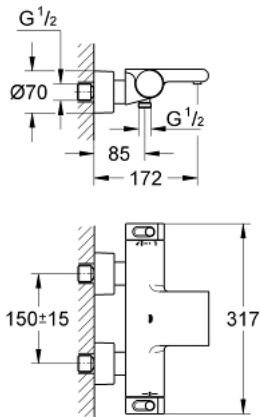

34 174 001 GROHTHERM 2000 BATH SAFETY MIXER

PRODUCT DESCRIPTION

- Colour: chrome
- wall mounted
- 100% GROHE CoolTouch safety housing with CoolTouch escutcheons
- GROHE LongLife finish
- GROHE Aqua Paddle ergonomically shaped handles
- GROHE SafeStop - safety button at 38°C
- GROHE SafeStop Plus - optional temperature limiter at 43°C included
- GROHE TurboStat - compact cartridge with wax thermoelement
- integrated stop valve
- GROHE AquaDimmer with multiple function:
 - FlowControl Button, one-button switch for full water flow to the shower
 - flow control

- diverter: bath/shower
- shower bottom outlet 1/2"
- spray pattern: GROHE XL Waterfall
- built-in non-return valves
- dirt strainers
- covered S-unions, CoolTouch escutcheons with wall sealing
- optional upgrade: GROHE EasyReach shower tray (18 608 001)

34 174 001 GROHTHERM 2000 BATH SAFETY MIXER

SPARE PARTS, February 2012 – now

- 1: Shut-off handle (Spare part-nr. 47923000)
- 1.1: Cover cap (Spare part-nr. 4788300M)
- 2: Stop (Spare part-nr. 47925000)
- 3: Aquadimmer (Spare part-nr. 12433000)
- 4: Water flow (Spare part-nr. 47751000)
- 5: Temperature control handle (Spare part-nr. 47917000)
- 5.1: Cover cap (Spare part-nr. 4788300M)
- 6: Fitting ring (Spare part-nr. 47743000)
- 7: Thermostatic compact cartridge 1/2" (Spare part-nr. 47439000)
- 8: Non-return valve (Spare part-nr. 47189000)
- 8.1: Dirt strainer (Spare part-nr. 0726400M)
- 8.2: Non-return valve (Spare part-nr. 08565000)
- 8.3: O-ring $\varnothing 17 \times \varnothing 2$ (Spare part-nr. 0305500M)
- 9: S-union (Spare part-nr. 12693000)
- 10: Water flow (Spare part-nr. 47924000)
- 11: Extension set 1/2", 30 mm (Spare part-nr. 46238000)*
- 12: Socket Spanner (Spare part-nr. 19332000)*
- 13: GROHE TurboStat cartridge 1/2" (Spare part-nr. 47175000)*
- 14: Special spanner (Spare part-nr. 19377000)*