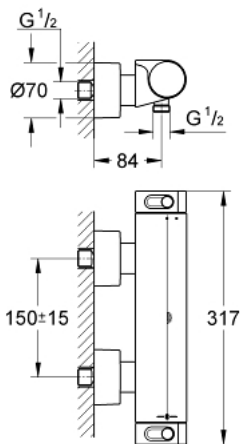

34 169 001 GROHTHERM 2000 SHOWER SAFETY MIXER

PRODUCT DESCRIPTION

- Colour: chrome
- wall mounted
- 100% GROHE CoolTouch safety housing with CoolTouch escutcheons
- GROHE LongLife finish
- GROHE Aqua Paddle ergonomically shaped handles
- GROHE SafeStop - safety button at 38°C
- GROHE SafeStop Plus - optional temperature limiter at 43°C included
- GROHE TurboStat - compact cartridge with wax thermoelement
- integrated stop valve
- volume handle with FlowControl Button (button with individually adjustable stop)
- Carbodur ceramic headpart 1/2", 180°
- shower bottom outlet 1/2"
- built-in non-return valves
- dirt strainers
- covered S-unions, CoolTouch escutcheons with wall sealing
- optional upgrade: GROHE EasyReach shower tray (18 608 001)

34 169 001 GROHTHERM 2000 SHOWER SAFETY MIXER

SPARE PARTS, February 2012 – now

- 1: Shut-off handle Aqua Paddle (Spare part-nr. 47916000)
 - 1.1: Cover cap (Spare part-nr. 4788300M)
 - 2: Ceramic headpart, 1/2" (Spare part-nr. 45346000)
 - 2.1: O-ring Ø18,2 x Ø1,7 (Spare part-nr. 0392400M)
 - 3: Temperature control handle (Spare part-nr. 47917000)
 - 3.1: Cover cap (Spare part-nr. 4788300M)
 - 4: Fitting ring (Spare part-nr. 47743000)
 - 5: Thermostatic compact cartridge 1/2" (Spare part-nr. 47439000)
 - 6: Non-return valve (Spare part-nr. 47189000)
 - 6.1: Dirt strainer (Spare part-nr. 0726400M)
 - 6.2: Non-return valve (Spare part-nr. 08565000)
 - 6.3: O-ring Ø17 x Ø2 (Spare part-nr. 0305500M)
 - 7: S-union (Spare part-nr. 12693000)
 - 8: Extension set 1/2", 30 mm (Spare part-nr. 46238000)*
 - 9: Socket Spanner (Spare part-nr. 19332000)*
 - 10: GROHE TurboStat cartridge 1/2" (Spare part-nr. 47175000)*
 - 11: Special spanner (Spare part-nr. 19377000)*
- * Optional accessories