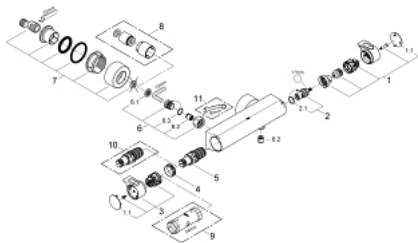

34 169 001 GROHTHERM 2000 SHOWER SAFETY MIXER

PRODUCT DESCRIPTION

- Colour: chrome
- wall mounted
- 100% GROHE CoolTouch safety housing with CoolTouch escutcheons
- GROHE LongLife finish
- GROHE Aqua Paddle ergonomically shaped handles
- GROHE SafeStop - safety button at 38°C
- GROHE SafeStop Plus - optional temperature limiter at 43°C included
- GROHE TurboStat - compact cartridge with wax thermoelement
- integrated stop valve
- volume handle with FlowControl Button (button with individually adjustable stop)
- Carbodur ceramic headpart 1/2", 180°
- shower bottom outlet 1/2"
- built-in non-return valves
- dirt strainers
- covered S-unions, CoolTouch escutcheons with wall sealing
- optional upgrade: GROHE EasyReach shower tray (18 608 001)

34 169 001 GROHTHERM 2000 SHOWER SAFETY MIXER

SPARE PARTS, February 2012 – now

- 1: Shut-off handle Aqua Paddle (Spare part-nr. 47916000)
 - 1.1: Cover cap (Spare part-nr. 4788300M)
 - 2: Ceramic headpart, 1/2" (Spare part-nr. 45346000)
 - 2.1: O-ring Ø18,2 x Ø1,7 (Spare part-nr. 0392400M)
 - 3: Temperature control handle (Spare part-nr. 47917000)
 - 3.1: Cover cap (Spare part-nr. 4788300M)
 - 4: Fitting ring (Spare part-nr. 47743000)
 - 5: Thermostatic compact cartridge 1/2" (Spare part-nr. 47439000)
 - 6: Non-return valve (Spare part-nr. 47189000)
 - 6.1: Dirt strainer (Spare part-nr. 0726400M)
 - 6.2: Non-return valve (Spare part-nr. 08565000)
 - 6.3: O-ring Ø17 x Ø2 (Spare part-nr. 0305500M)
 - 7: S-union (Spare part-nr. 12693000)
 - 8: Extension set 1/2", 30 mm (Spare part-nr. 46238000)*
 - 9: Socket Spanner (Spare part-nr. 19332000)*
 - 10: GROHE TurboStat cartridge 1/2" (Spare part-nr. 47175000)*
 - 11: Special spanner (Spare part-nr. 19377000)*
- * Optional accessories