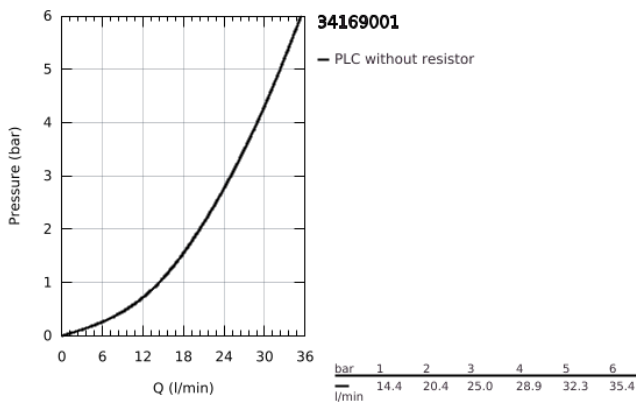

34 169 001 GROHTHERM 2000 SHOWER SAFETY MIXER

PRODUCT DESCRIPTION

- Colour: chrome
- wall mounted
- 100% GROHE CoolTouch safety housing with CoolTouch escutcheons
- GROHE LongLife finish
- GROHE Aqua Paddle ergonomically shaped handles
- GROHE SafeStop - safety button at 38°C
- GROHE SafeStop Plus - optional temperature limiter at 43°C included
- GROHE TurboStat - compact cartridge with wax thermoelement
- integrated stop valve
- volume handle with FlowControl Button (button with individually adjustable stop)
- Carbodur ceramic headpart 1/2", 180°
- shower bottom outlet 1/2"
- built-in non-return valves
- dirt strainers
- covered S-unions, CoolTouch escutcheons with wall sealing
- optional upgrade: GROHE EasyReach shower tray (18 608 001)

34 169 001 GROHTHERM 2000 SHOWER SAFETY MIXER

SPARE PARTS, February 2012 – now

- 1: Shut-off handle Aqua Paddle (Spare part-nr. 47916000)
 - 1.1: Cover cap (Spare part-nr. 4788300M)
 - 2: Ceramic headpart, 1/2" (Spare part-nr. 45346000)
 - 2.1: O-ring Ø18,2 x Ø1,7 (Spare part-nr. 0392400M)
 - 3: Temperature control handle (Spare part-nr. 47917000)
 - 3.1: Cover cap (Spare part-nr. 4788300M)
 - 4: Fitting ring (Spare part-nr. 47743000)
 - 5: Thermostatic compact cartridge 1/2" (Spare part-nr. 47439000)
 - 6: Non-return valve (Spare part-nr. 47189000)
 - 6.1: Dirt strainer (Spare part-nr. 0726400M)
 - 6.2: Non-return valve (Spare part-nr. 08565000)
 - 6.3: O-ring Ø17 x Ø2 (Spare part-nr. 0305500M)
 - 7: S-union (Spare part-nr. 12693000)
 - 8: Extension set 1/2", 30 mm (Spare part-nr. 46238000)*
 - 9: Socket Spanner (Spare part-nr. 19332000)*
 - 10: GROHE TurboStat cartridge 1/2" (Spare part-nr. 47175000)*
 - 11: Special spanner (Spare part-nr. 19377000)*
- * Optional accessories