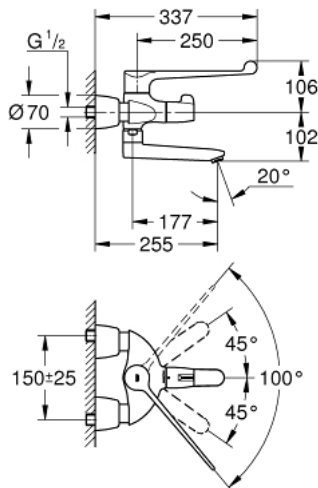

34 020 001 GROHTHERM SPECIAL BASIN SAFETY MIXER 1/2"

PRODUCT DESCRIPTION

- Colour: chrome
- wall mounted
- ergonomic metal lever 250 mm for elbow actuation
- swivel area 100°
- ceramic headpart 1/2"
- GROHE TurboStat - compact cartridge with wax thermoelement
- GROHE SafetyPlus ergonomic metal temperature handle with pre-adjustable safety stop between 35°C and 43°C
- easy thermal disinfection via optional key 47 994 000
- cast spout with reinforced bearing
- swivel area 90°
- laminar flow limiter 9 l/min
- built-in non-return valves and dirt strainers
- projection 255 mm
- covered S-unions
- shut-off position
- GROHE LongLife finish