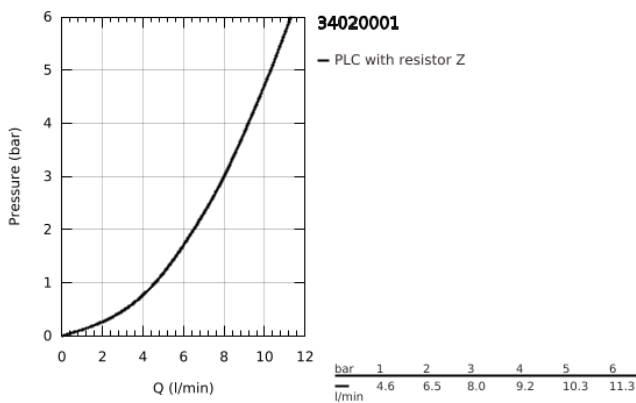

34 020 001 GROHTHERM SPECIAL BASIN SAFETY MIXER 1/2"

PRODUCT DESCRIPTION

- Colour: chrome
- wall mounted
- ergonomic metal lever 250 mm for elbow actuation
- swivel area 100°
- ceramic headpart 1/2"
- GROHE TurboStat - compact cartridge with wax thermoelement
- GROHE SafetyPlus ergonomic metal temperature handle with pre-adjustable safety stop between 35°C and 43°C
- easy thermal disinfection via optional key 47 994 000
- cast spout with reinforced bearing
- swivel area 90°
- laminar flow limiter 9 l/min
- built-in non-return valves and dirt strainers
- projection 255 mm
- covered S-unions
- shut-off position
- GROHE LongLife finish