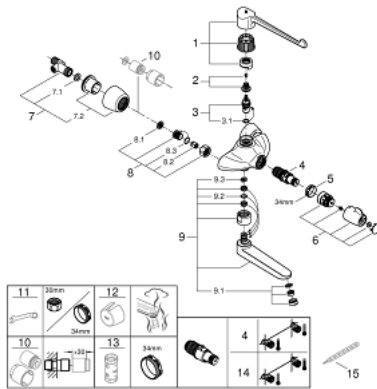

34 020 001 GROHTHERM SPECIAL BASIN SAFETY MIXER 1/2"

SPARE PARTS, August 2013 – now

- 1: Lever 250 mm (Spare part-nr. 47410000)
- 2: Replacement handle connection kit (Spare part-nr. 45186000)
- 2.1: O-ring Ø18,2 x Ø1,7 (Spare part-nr. 0392400M)
- 3: Ceramic headpart, 1/2" (Spare part-nr. 45346000)
- 3.1: O-ring Ø18,2 x Ø1,7 (Spare part-nr. 0392400M)
- 4: Thermostatic compact cartridge 1/2" (Spare part-nr. 47885000)
- 5: Fitting ring (Spare part-nr. 47743000)
- 6: Temperature control handle (Spare part-nr. 49072000)
- 7: S-union (Spare part-nr. 12051000)
- 7.1: Seal (Spare part-nr. 0138600M)
- 7.2: Escutcheon (Spare part-nr. 45392000)
- 8: Non-return valve (Spare part-nr. 47189000)
- 8.1: Dirt strainer (Spare part-nr. 0726400M)
- 8.2: Non-return valve (Spare part-nr. 08565000)
- 8.3: O-ring ø17 x ø2 (Spare part-nr. 0305500M)
- 9: Cast swivel spout (Spare part-nr. 13138000)
- 9.1: Flow straightener (Spare part-nr. 13960000)
- 9.2: Sealing washer (Spare part-nr. 0128500M)
- 9.3: Stop limiter (Spare part-nr. 0974000M)
- 10: Extension set 1/2", 30 mm (Spare part-nr. 46238000)*
- 11: Special spanner (Spare part-nr. 19377000)*
- 12: Temperature unlocking handle (Spare part-nr. 47994000)*
- 13: Socket Spanner (Spare part-nr. 19332000)*
- 14: GROHE TurboStat cartridge 1/2" (Spare part-nr. 47175000)*
- 15: Adjusting Thermometer (°C) (Spare part-nr. 19001000)*