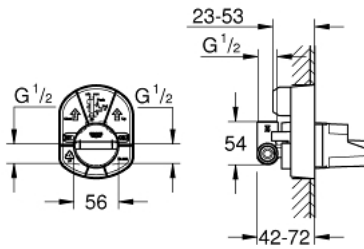

33 964 000 SINGLE-LEVER MIXER 1/2" CONCEALED BODY

PRODUCT DESCRIPTION

- for shower
- without finishing trim set
- wall installation
- GROHE SilkMove 46 mm ceramic cartridge
- adjustable flow rate limiter
- top outlet 1/2"
- clockwise thread

33 964 000 **SINGLE-LEVER MIXER 1/2"**
CONCEALED BODY

SPARE PARTS, January 1994 – now

1: Cartridge (Spare part-nr. 46048000)