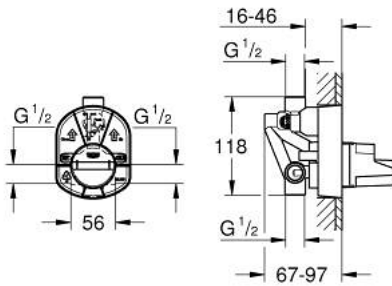

33 963 000 SINGLE-LEVER MIXER 1/2" CONCEALED BODY

PRODUCT DESCRIPTION

- for bath and shower
- without finishing trim set
- wall installation
- GROHE SilkMove 46 mm ceramic cartridge
- adjustable flow rate limiter
- top and bottom outlet 1/2"
- cap included
- diverter in set for final installation
- clockwise thread

33 963 000 **SINGLE-LEVER MIXER 1/2"**
CONCEALED BODY

SPARE PARTS, January 1994 – now

1: Cartridge (Spare part-nr. 46048000)