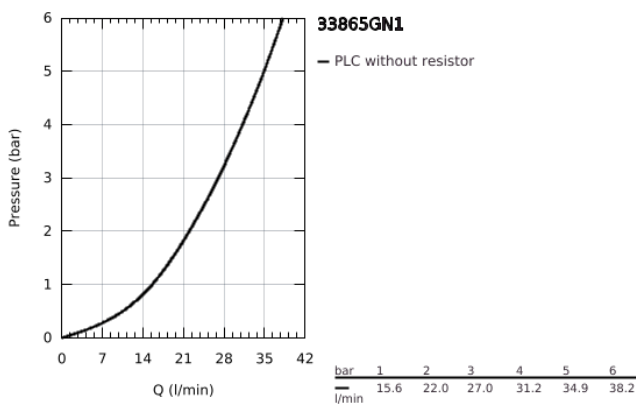

### 33 865 GN1 LINEARE SINGLE-LEVER SHOWER MIXER 1/2"

**PRODUCT DESCRIPTION**

- Colour: brushed cool sunrise
- wall mounted
- GROHE SilkMove 35 mm ceramic cartridge
- with temperature limiter
- GROHE LongLife finish
- 1/2" shower outlet
- integrated non-return valve
- covered S-unions
- protected against backflow

## 33 865 GN1 LINEARE SINGLE-LEVER SHOWER MIXER 1/2"