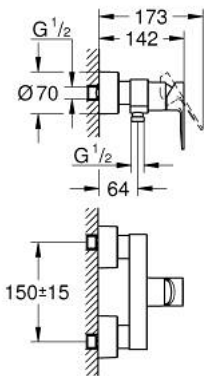

### 33 865 GN1 LINEARE SINGLE-LEVER SHOWER MIXER 1/2"

**PRODUCT DESCRIPTION**

- Colour: brushed cool sunrise
- wall mounted
- GROHE SilkMove 35 mm ceramic cartridge
- with temperature limiter
- GROHE LongLife finish
- 1/2" shower outlet
- integrated non-return valve
- covered S-unions
- protected against backflow

## 33 865 GN1 LINEARE SINGLE-LEVER SHOWER MIXER 1/2"

### SPARE PARTS, November 2024 – now

- 1: lever (Spare part-nr. 46987GN0)
- 2: Cartridge (Spare part-nr. 46374000)
- 3: Non-return valve (Spare part-nr. 08565000)
- 4: union connection set (Spare part-nr. 45044GN0)
- 5: S-union (Spare part-nr. 12693GN0)
- 6: Extension set 1/2", 30 mm (Spare part-nr. 46238000)\*
- 7: Socket Spanner (Spare part-nr. 19332000)\*
- 8: Special spanner (Spare part-nr. 19377000)\*