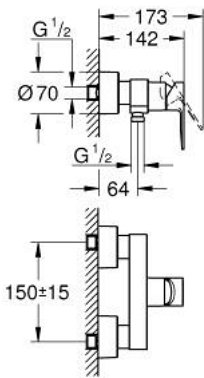

33 865 DL1 LINEARE SINGLE-LEVER SHOWER MIXER 1/2"

PRODUCT DESCRIPTION

- Colour: brushed warm sunset
- wall mounted
- GROHE SilkMove 35 mm ceramic cartridge
- with temperature limiter
- GROHE LongLife finish
- 1/2" shower outlet
- integrated non-return valve
- covered S-unions
- protected against backflow

33 865 DL1 LINEARE SINGLE-LEVER SHOWER MIXER 1/2"

SPARE PARTS, November 2024 – now

- 1: lever (Spare part-nr. 46987DL0)
- 2: Cartridge (Spare part-nr. 46374000)
- 3: Non-return valve (Spare part-nr. 08565000)
- 4: union connection set (Spare part-nr. 45044DL0)
- 5: S-union (Spare part-nr. 12693DL0)
- 6: Extension set 1/2", 30 mm (Spare part-nr. 46238000)*
- 7: Socket Spanner (Spare part-nr. 19332000)*
- 8: Special spanner (Spare part-nr. 19377000)*