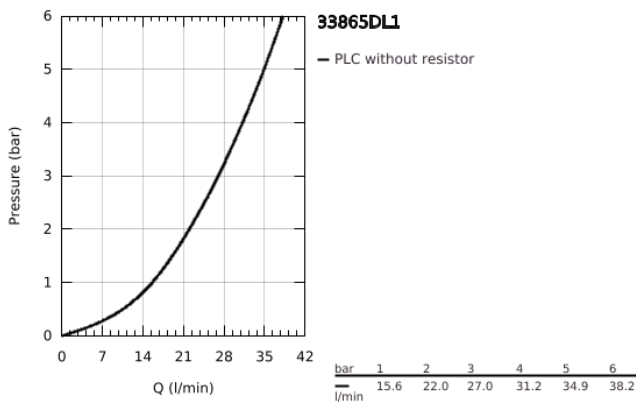

33 865 DL1 LINEARE SINGLE-LEVER SHOWER MIXER 1/2"

PRODUCT DESCRIPTION

- Colour: brushed warm sunset
- wall mounted
- GROHE SilkMove 35 mm ceramic cartridge
- with temperature limiter
- GROHE LongLife finish
- 1/2" shower outlet
- integrated non-return valve
- covered S-unions
- protected against backflow

33 865 DL1 LINEARE SINGLE-LEVER SHOWER MIXER 1/2"

SPARE PARTS, November 2024 – now

- 1: lever (Spare part-nr. 46987DL0)
- 2: Cartridge (Spare part-nr. 46374000)
- 3: Non-return valve (Spare part-nr. 08565000)
- 4: union connection set (Spare part-nr. 45044DL0)
- 5: S-union (Spare part-nr. 12693DL0)
- 6: Extension set 1/2", 30 mm (Spare part-nr. 46238000)*
- 7: Socket Spanner (Spare part-nr. 19332000)*
- 8: Special spanner (Spare part-nr. 19377000)*