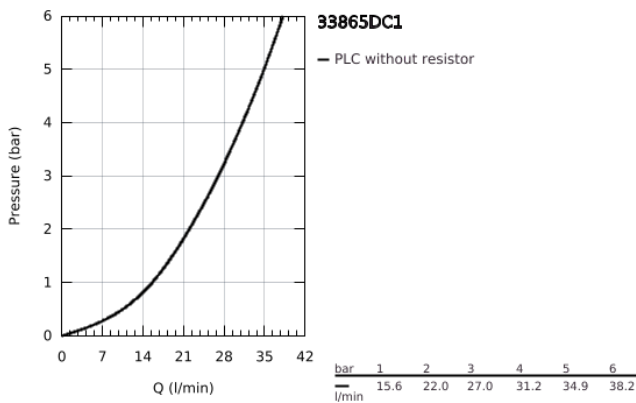

33 865 DC1 LINEARE SINGLE-LEVER SHOWER MIXER 1/2"

PRODUCT DESCRIPTION

- Colour: supersteel
- wall mounted
- GROHE SilkMove 35 mm ceramic cartridge
- with temperature limiter
- GROHE LongLife finish
- 1/2" shower outlet
- integrated non-return valve
- covered S-unions
- protected against backflow

33 865 DC1 LINEARE SINGLE-LEVER SHOWER MIXER 1/2"

SPARE PARTS, September 2016 – now

- 1: Lever (Spare part-nr. 46987DC0)
- 2: Cartridge (Spare part-nr. 46374000)
- 3: Non-return valve (Spare part-nr. 08565000)
- 4: Screw connection 1/2" (Spare part-nr. 45044000)
- 5: S-union (Spare part-nr. 12693DC0)
- 6: Extension set 1/2", 30 mm (Spare part-nr. 46238000)*
- 7: Socket Spanner (Spare part-nr. 19332000)*
- 8: Special spanner (Spare part-nr. 19377000)*