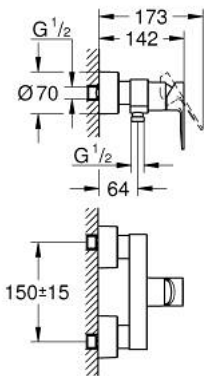

33 865 DC1 LINEARE SINGLE-LEVER SHOWER MIXER 1/2"

PRODUCT DESCRIPTION

- Colour: supersteel
- wall mounted
- GROHE SilkMove 35 mm ceramic cartridge
- with temperature limiter
- GROHE LongLife finish
- 1/2" shower outlet
- integrated non-return valve
- covered S-unions
- protected against backflow

33 865 DC1 LINEARE SINGLE-LEVER SHOWER MIXER 1/2"

SPARE PARTS, September 2016 – now

- 1: Lever (Spare part-nr. 46987DC0)
- 2: Cartridge (Spare part-nr. 46374000)
- 3: Non-return valve (Spare part-nr. 08565000)
- 4: Screw connection 1/2" (Spare part-nr. 45044000)
- 5: S-union (Spare part-nr. 12693DC0)
- 6: Extension set 1/2", 30 mm (Spare part-nr. 46238000)*
- 7: Socket Spanner (Spare part-nr. 19332000)*
- 8: Special spanner (Spare part-nr. 19377000)*