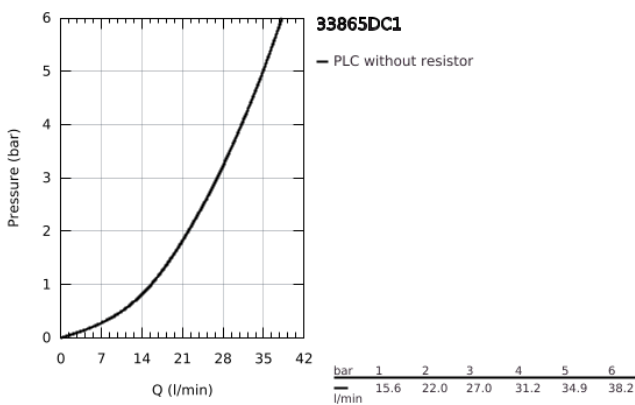

33 865 DC1 LINEARE SINGLE-LEVER SHOWER MIXER 1/2"

PRODUCT DESCRIPTION

- Colour: supersteel
- wall mounted
- GROHE SilkMove 35 mm ceramic cartridge
- with temperature limiter
- GROHE LongLife finish
- 1/2" shower outlet
- integrated non-return valve
- covered S-unions
- protected against backflow

33 865 DC1 LINEARE SINGLE-LEVER SHOWER MIXER 1/2"

SPARE PARTS, September 2016 – now

- 1: Lever (Spare part-nr. 46987DC0)
- 2: Cartridge (Spare part-nr. 46374000)
- 3: Non-return valve (Spare part-nr. 08565000)
- 4: Screw connection 1/2" (Spare part-nr. 45044000)
- 5: S-union (Spare part-nr. 12693DC0)
- 6: Extension set 1/2", 30 mm (Spare part-nr. 46238000)*
- 7: Socket Spanner (Spare part-nr. 19332000)*
- 8: Special spanner (Spare part-nr. 19377000)*