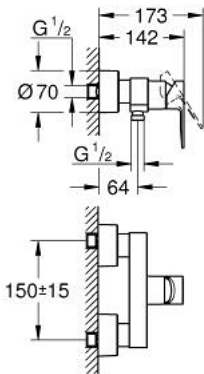

33 865 DC1 LINEARE SINGLE-LEVER SHOWER MIXER 1/2"

PRODUCT DESCRIPTION

- Colour: supersteel
- wall mounted
- GROHE SilkMove 35 mm ceramic cartridge
- with temperature limiter
- GROHE LongLife finish
- 1/2" shower outlet
- integrated non-return valve
- covered S-unions
- protected against backflow

33 865 DC1 LINEARE SINGLE-LEVER SHOWER MIXER 1/2"

SPARE PARTS, September 2016 – now

- 1: Lever (Spare part-nr. 46987DC0)
- 2: Cartridge (Spare part-nr. 46374000)
- 3: Non-return valve (Spare part-nr. 08565000)
- 4: Screw connection 1/2" (Spare part-nr. 45044000)
- 5: S-union (Spare part-nr. 12693DC0)
- 6: Extension set 1/2", 30 mm (Spare part-nr. 46238000)*
- 7: Socket Spanner (Spare part-nr. 19332000)*
- 8: Special spanner (Spare part-nr. 19377000)*