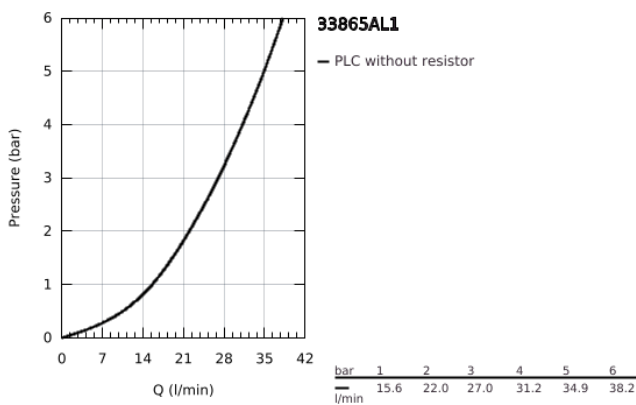

33 865 AL1 LINEARE SINGLE-LEVER SHOWER MIXER 1/2"

PRODUCT DESCRIPTION

- Colour: brushed hard graphite
- wall mounted
- GROHE SilkMove 35 mm ceramic cartridge
- with temperature limiter
- GROHE LongLife finish
- 1/2" shower outlet
- integrated non-return valve
- covered S-unions
- protected against backflow

33 865 AL1 LINEARE SINGLE-LEVER SHOWER MIXER 1/2"

SPARE PARTS, March 2019 – now

- 1: Lever (Spare part-nr. 46987AL0)
- 2: Cartridge (Spare part-nr. 46374000)
- 3: Non-return valve (Spare part-nr. 08565000)
- 4: Screw connection 1/2" (Spare part-nr. 45044AL0)
- 5: S-union (Spare part-nr. 12693AL0)
- 6: Extension set 1/2", 30 mm (Spare part-nr. 46238000)*
- 7: Socket Spanner (Spare part-nr. 19332000)*
- 8: Special spanner (Spare part-nr. 19377000)*