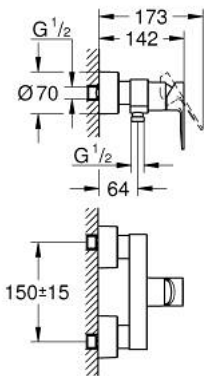

33 865 AL1 LINEARE SINGLE-LEVER SHOWER MIXER 1/2"

PRODUCT DESCRIPTION

- Colour: brushed hard graphite
- wall mounted
- GROHE SilkMove 35 mm ceramic cartridge
- with temperature limiter
- GROHE LongLife finish
- 1/2" shower outlet
- integrated non-return valve
- covered S-unions
- protected against backflow

33 865 AL1 LINEARE SINGLE-LEVER SHOWER MIXER 1/2"

SPARE PARTS, March 2019 – now

- 1: Lever (Spare part-nr. 46987AL0)
- 2: Cartridge (Spare part-nr. 46374000)
- 3: Non-return valve (Spare part-nr. 08565000)
- 4: Screw connection 1/2" (Spare part-nr. 45044AL0)
- 5: S-union (Spare part-nr. 12693AL0)
- 6: Extension set 1/2", 30 mm (Spare part-nr. 46238000)*
- 7: Socket Spanner (Spare part-nr. 19332000)*
- 8: Special spanner (Spare part-nr. 19377000)*