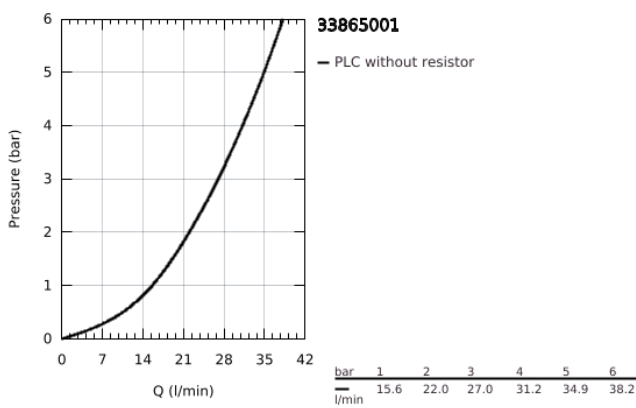

33 865 001 **LINEARE SINGLE-LEVER SHOWER MIXER 1/2"**

PRODUCT DESCRIPTION

- Colour: chrome
- wall mounted
- GROHE SilkMove 35 mm ceramic cartridge
- with temperature limiter
- GROHE LongLife finish
- 1/2" shower outlet
- integrated non-return valve
- covered S-unions
- protected against backflow

33 865 001 LINEARE SINGLE-LEVER SHOWER MIXER 1/2"

SPARE PARTS, July 2016 – now

- 1: Lever (Spare part-nr. 46987000)
- 2: Cartridge (Spare part-nr. 46374000)
- 3: Non-return valve (Spare part-nr. 08565000)
- 4: Screw connection 1/2" (Spare part-nr. 45044000)
- 5: S-union (Spare part-nr. 12693000)
- 6: Extension set 1/2", 30 mm (Spare part-nr. 46238000)*
- 7: Socket Spanner (Spare part-nr. 19332000)*
- 8: Special spanner (Spare part-nr. 19377000)*