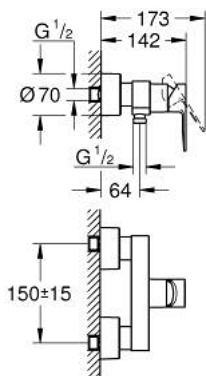

33 865 001 **LINEARE SINGLE-LEVER SHOWER MIXER 1/2"**

PRODUCT DESCRIPTION

- Colour: chrome
- wall mounted
- GROHE SilkMove 35 mm ceramic cartridge
- with temperature limiter
- GROHE LongLife finish
- 1/2" shower outlet
- integrated non-return valve
- covered S-unions
- protected against backflow

33 865 001 LINEARE SINGLE-LEVER SHOWER MIXER 1/2"

SPARE PARTS, July 2016 – now

- 1: Lever (Spare part-nr. 46987000)
- 2: Cartridge (Spare part-nr. 46374000)
- 3: Non-return valve (Spare part-nr. 08565000)
- 4: Screw connection 1/2" (Spare part-nr. 45044000)
- 5: S-union (Spare part-nr. 12693000)
- 6: Extension set 1/2", 30 mm (Spare part-nr. 46238000)*
- 7: Socket Spanner (Spare part-nr. 19332000)*
- 8: Special spanner (Spare part-nr. 19377000)*