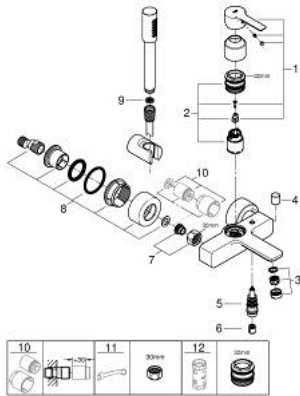

### 33 850 001 LINEARE SINGLE-LEVER BATH MIXER 1/2"

#### PRODUCT DESCRIPTION

- Colour: chrome
  - wall mounted
  - GROHE SilkMove 35 mm ceramic cartridge
  - with temperature limiter
  - GROHE LongLife finish
  - automatic diverter: bath/shower
  - mousseur
  - 1/2" shower outlet
  - integrated non-return valve
  - covered S-unions
  - protected against backflow
  - with shower set
  - metal stick hand shower
- wall shower holder Tempesta 100 Cosmopolitan (27 594)
  - Silverflex shower hose 1500 mm 1/2" x 1/2" (28 364)

## 33 850 001 LINEARE SINGLE-LEVER BATH MIXER 1/2"

### SPARE PARTS, July 2016 – now

- 1: Lever (Spare part-nr. 46987000)
- 2: Cartridge (Spare part-nr. 46374000)
- 3: Mousseur (Spare part-nr. 13952000)
- 4: Diverter knob (Spare part-nr. 64309000)
- 5: Diverter (Spare part-nr. 46947000)
- 6: Non-return valve (Spare part-nr. 08565000)
- 7: Screw connection 1/2" (Spare part-nr. 45044000)
- 8: S-union (Spare part-nr. 12693000)
- 9: Dirt strainer (Spare part-nr. 0700200M)
- 10: Extension set 1/2", 30 mm (Spare part-nr. 46238000)\*
- 11: Special spanner (Spare part-nr. 19377000)\*
- 12: Socket Spanner (Spare part-nr. 19332000)\*