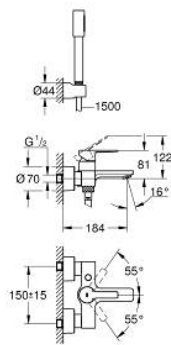

### 33 850 001 LINEARE SINGLE-LEVER BATH MIXER 1/2"

#### PRODUCT DESCRIPTION

- Colour: chrome
  - wall mounted
  - GROHE SilkMove 35 mm ceramic cartridge
  - with temperature limiter
  - GROHE LongLife finish
  - automatic diverter: bath/shower
  - mousseur
  - 1/2" shower outlet
  - integrated non-return valve
  - covered S-unions
  - protected against backflow
  - with shower set
  - metal stick hand shower
- wall shower holder Tempesta 100 Cosmopolitan (27 594)
  - Silverflex shower hose 1500 mm 1/2" x 1/2" (28 364)

## 33 850 001 LINEARE SINGLE-LEVER BATH MIXER 1/2"

### SPARE PARTS, July 2016 – now

- 1: Lever (Spare part-nr. 46987000)
- 2: Cartridge (Spare part-nr. 46374000)
- 3: Mousseur (Spare part-nr. 13952000)
- 4: Diverter knob (Spare part-nr. 64309000)
- 5: Diverter (Spare part-nr. 46947000)
- 6: Non-return valve (Spare part-nr. 08565000)
- 7: Screw connection 1/2" (Spare part-nr. 45044000)
- 8: S-union (Spare part-nr. 12693000)
- 9: Dirt strainer (Spare part-nr. 0700200M)
- 10: Extension set 1/2", 30 mm (Spare part-nr. 46238000)\*
- 11: Special spanner (Spare part-nr. 19377000)\*
- 12: Socket Spanner (Spare part-nr. 19332000)\*