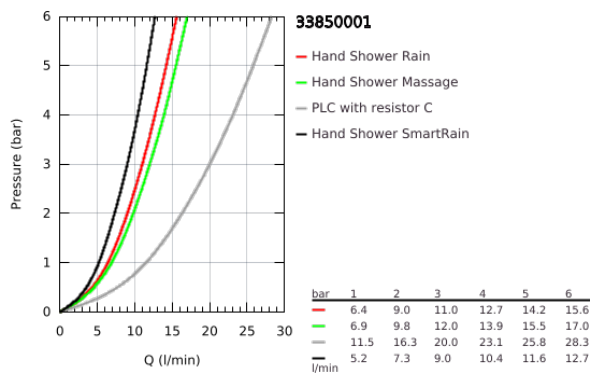

### 33 850 001 LINEARE SINGLE-LEVER BATH MIXER 1/2"

#### PRODUCT DESCRIPTION

- Colour: chrome
  - wall mounted
  - GROHE SilkMove 35 mm ceramic cartridge
  - with temperature limiter
  - GROHE LongLife finish
  - automatic diverter: bath/shower
  - mousseur
  - 1/2" shower outlet
  - integrated non-return valve
  - covered S-unions
  - protected against backflow
  - with shower set
  - metal stick hand shower
- wall shower holder Tempesta 100 Cosmopolitan (27 594)
  - Silverflex shower hose 1500 mm 1/2" x 1/2" (28 364)