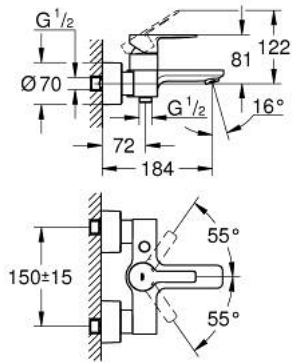

33 849 GN1 LINEARE SINGLE-LEVER BATH MIXER 1/2"

PRODUCT DESCRIPTION

- Colour: brushed cool sunrise
- wall mounted
- GROHE SilkMove 35 mm ceramic cartridge
- with temperature limiter
- GROHE LongLife finish
- automatic diverter: bath/shower
- mousseur
- 1/2" shower outlet
- integrated non-return valve
- covered S-unions
- protected against backflow

33 849 GN1 LINEARE SINGLE-LEVER BATH MIXER 1/2"

SPARE PARTS, November 2024 – now

- 1: lever (Spare part-nr. 46987GN0)
- 2: Cartridge (Spare part-nr. 46374000)
- 3: flow control (Spare part-nr. 13952GN0)
- 4: diverter knob (Spare part-nr. 64309GN0)
- 5: diverter (Spare part-nr. 46947GN0)
- 6: Non-return valve (Spare part-nr. 08565000)
- 7: Screw connection 1/2" (Spare part-nr. 45044000)
- 8: S-union (Spare part-nr. 12693GN0)
- 9: Extension set 1/2", 30 mm (Spare part-nr. 46238000)*
- 10: Special spanner (Spare part-nr. 19377000)*
- 11: Socket Spanner (Spare part-nr. 19332000)*