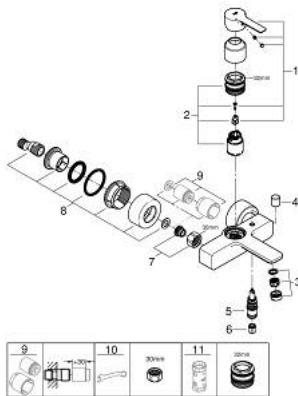

33 849 GN1 LINEARE SINGLE-LEVER BATH MIXER 1/2"

PRODUCT DESCRIPTION

- Colour: brushed cool sunrise
- wall mounted
- GROHE SilkMove 35 mm ceramic cartridge
- with temperature limiter
- GROHE LongLife finish
- automatic diverter: bath/shower
- mousseur
- 1/2" shower outlet
- integrated non-return valve
- covered S-unions
- protected against backflow

33 849 GN1 LINEARE SINGLE-LEVER BATH MIXER 1/2"

SPARE PARTS, November 2024 – now

- 1: lever (Spare part-nr. 46987GN0)
- 2: Cartridge (Spare part-nr. 46374000)
- 3: flow control (Spare part-nr. 13952GN0)
- 4: diverter knob (Spare part-nr. 64309GN0)
- 5: diverter (Spare part-nr. 46947GN0)
- 6: Non-return valve (Spare part-nr. 08565000)
- 7: Screw connection 1/2" (Spare part-nr. 45044000)
- 8: S-union (Spare part-nr. 12693GN0)
- 9: Extension set 1/2", 30 mm (Spare part-nr. 46238000)*
- 10: Special spanner (Spare part-nr. 19377000)*
- 11: Socket Spanner (Spare part-nr. 19332000)*