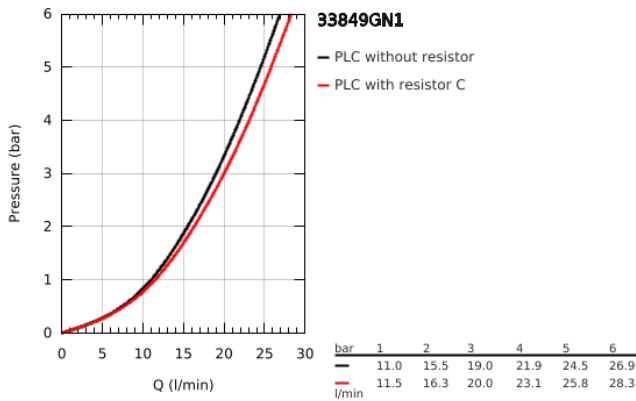

33 849 GN1 LINEARE SINGLE-LEVER BATH MIXER 1/2"

PRODUCT DESCRIPTION

- Colour: brushed cool sunrise
- wall mounted
- GROHE SilkMove 35 mm ceramic cartridge
- with temperature limiter
- GROHE LongLife finish
- automatic diverter: bath/shower
- mousseur
- 1/2" shower outlet
- integrated non-return valve
- covered S-unions
- protected against backflow

33 849 GN1 LINEARE SINGLE-LEVER BATH MIXER 1/2"

SPARE PARTS, November 2024 – now

- 1: lever (Spare part-nr. 46987GN0)
- 2: Cartridge (Spare part-nr. 46374000)
- 3: flow control (Spare part-nr. 13952GN0)
- 4: diverter knob (Spare part-nr. 64309GN0)
- 5: diverter (Spare part-nr. 46947GN0)
- 6: Non-return valve (Spare part-nr. 08565000)
- 7: Screw connection 1/2" (Spare part-nr. 45044000)
- 8: S-union (Spare part-nr. 12693GN0)
- 9: Extension set 1/2", 30 mm (Spare part-nr. 46238000)*
- 10: Special spanner (Spare part-nr. 19377000)*
- 11: Socket Spanner (Spare part-nr. 19332000)*