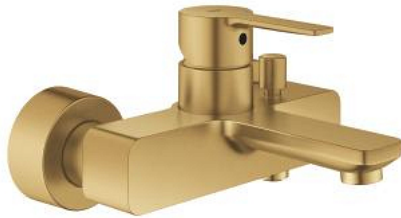

33 849 GN1 LINEARE SINGLE-LEVER BATH MIXER 1/2"

PRODUCT DESCRIPTION

- Colour: brushed cool sunrise
- wall mounted
- GROHE SilkMove 35 mm ceramic cartridge
- with temperature limiter
- GROHE LongLife finish
- automatic diverter: bath/shower
- mousseur
- 1/2" shower outlet
- integrated non-return valve
- covered S-unions
- protected against backflow

33 849 GN1 LINEARE SINGLE-LEVER BATH MIXER 1/2"

SPARE PARTS, November 2024 – now

- 1: lever (Spare part-nr. 46987GN0)
- 2: Cartridge (Spare part-nr. 46374000)
- 3: flow control (Spare part-nr. 13952GN0)
- 4: diverter knob (Spare part-nr. 64309GN0)
- 5: diverter (Spare part-nr. 46947GN0)
- 6: Non-return valve (Spare part-nr. 08565000)
- 7: Screw connection 1/2" (Spare part-nr. 45044000)
- 8: S-union (Spare part-nr. 12693GN0)
- 9: Extension set 1/2", 30 mm (Spare part-nr. 46238000)*
- 10: Special spanner (Spare part-nr. 19377000)*
- 11: Socket Spanner (Spare part-nr. 19332000)*