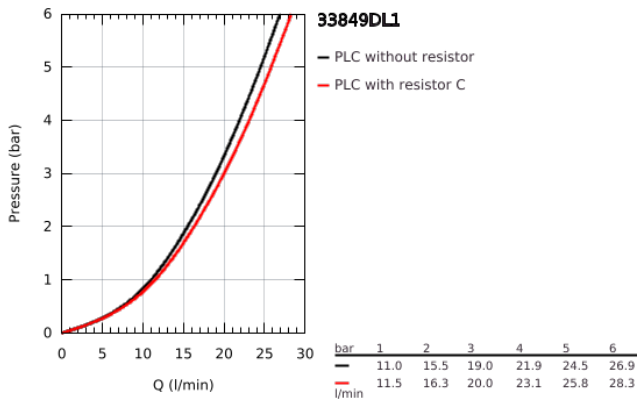

33 849 DL1 LINEARE SINGLE-LEVER BATH MIXER 1/2"

PRODUCT DESCRIPTION

- Colour: brushed warm sunset
- wall mounted
- GROHE SilkMove 35 mm ceramic cartridge
- with temperature limiter
- GROHE LongLife finish
- automatic diverter: bath/shower
- mousseur
- 1/2" shower outlet
- integrated non-return valve
- covered S-unions
- protected against backflow

33 849 DL1 LINEARE SINGLE-LEVER BATH MIXER 1/2"

SPARE PARTS, November 2024 – now

- 1: lever (Spare part-nr. 46987DL0)
- 2: Cartridge (Spare part-nr. 46374000)
- 3: flow control (Spare part-nr. 13952DL0)
- 4: diverter knob (Spare part-nr. 64309DL0)
- 5: diverter (Spare part-nr. 46947DL0)
- 6: Non-return valve (Spare part-nr. 08565000)
- 7: Screw connection 1/2" (Spare part-nr. 45044000)
- 8: S-union (Spare part-nr. 12693DL0)
- 9: Extension set 1/2", 30 mm (Spare part-nr. 46238000)*
- 10: Special spanner (Spare part-nr. 19377000)*
- 11: Socket Spanner (Spare part-nr. 19332000)*