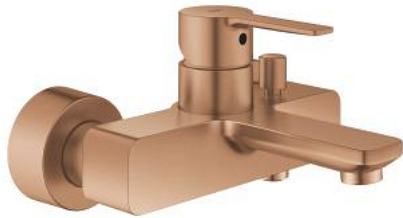

33 849 DL1 LINEARE SINGLE-LEVER BATH MIXER 1/2"

PRODUCT DESCRIPTION

- Colour: brushed warm sunset
- wall mounted
- GROHE SilkMove 35 mm ceramic cartridge
- with temperature limiter
- GROHE LongLife finish
- automatic diverter: bath/shower
- mousseur
- 1/2" shower outlet
- integrated non-return valve
- covered S-unions
- protected against backflow

33 849 DL1 LINEARE SINGLE-LEVER BATH MIXER 1/2"

SPARE PARTS, November 2024 – now

- 1: lever (Spare part-nr. 46987DL0)
- 2: Cartridge (Spare part-nr. 46374000)
- 3: flow control (Spare part-nr. 13952DL0)
- 4: diverter knob (Spare part-nr. 64309DL0)
- 5: diverter (Spare part-nr. 46947DL0)
- 6: Non-return valve (Spare part-nr. 08565000)
- 7: Screw connection 1/2" (Spare part-nr. 45044000)
- 8: S-union (Spare part-nr. 12693DL0)
- 9: Extension set 1/2", 30 mm (Spare part-nr. 46238000)*
- 10: Special spanner (Spare part-nr. 19377000)*
- 11: Socket Spanner (Spare part-nr. 19332000)*