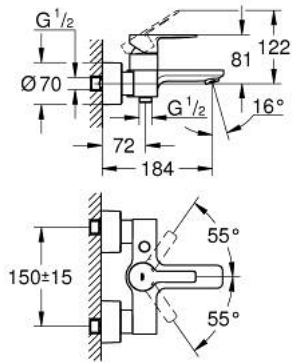

33 849 DL1 LINEARE SINGLE-LEVER BATH MIXER 1/2"

PRODUCT DESCRIPTION

- Colour: brushed warm sunset
- wall mounted
- GROHE SilkMove 35 mm ceramic cartridge
- with temperature limiter
- GROHE LongLife finish
- automatic diverter: bath/shower
- mousseur
- 1/2" shower outlet
- integrated non-return valve
- covered S-unions
- protected against backflow

33 849 DL1 LINEARE SINGLE-LEVER BATH MIXER 1/2"

SPARE PARTS, November 2024 – now

- 1: lever (Spare part-nr. 46987DL0)
- 2: Cartridge (Spare part-nr. 46374000)
- 3: flow control (Spare part-nr. 13952DL0)
- 4: diverter knob (Spare part-nr. 64309DL0)
- 5: diverter (Spare part-nr. 46947DL0)
- 6: Non-return valve (Spare part-nr. 08565000)
- 7: Screw connection 1/2" (Spare part-nr. 45044000)
- 8: S-union (Spare part-nr. 12693DL0)
- 9: Extension set 1/2", 30 mm (Spare part-nr. 46238000)*
- 10: Special spanner (Spare part-nr. 19377000)*
- 11: Socket Spanner (Spare part-nr. 19332000)*