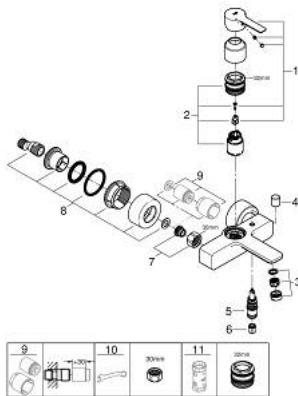

33 849 DL1 LINEARE SINGLE-LEVER BATH MIXER 1/2"

PRODUCT DESCRIPTION

- Colour: brushed warm sunset
- wall mounted
- GROHE SilkMove 35 mm ceramic cartridge
- with temperature limiter
- GROHE LongLife finish
- automatic diverter: bath/shower
- mousseur
- 1/2" shower outlet
- integrated non-return valve
- covered S-unions
- protected against backflow

33 849 DL1 LINEARE SINGLE-LEVER BATH MIXER 1/2"

SPARE PARTS, November 2024 – now

- 1: lever (Spare part-nr. 46987DL0)
- 2: Cartridge (Spare part-nr. 46374000)
- 3: flow control (Spare part-nr. 13952DL0)
- 4: diverter knob (Spare part-nr. 64309DL0)
- 5: diverter (Spare part-nr. 46947DL0)
- 6: Non-return valve (Spare part-nr. 08565000)
- 7: Screw connection 1/2" (Spare part-nr. 45044000)
- 8: S-union (Spare part-nr. 12693DL0)
- 9: Extension set 1/2", 30 mm (Spare part-nr. 46238000)*
- 10: Special spanner (Spare part-nr. 19377000)*
- 11: Socket Spanner (Spare part-nr. 19332000)*