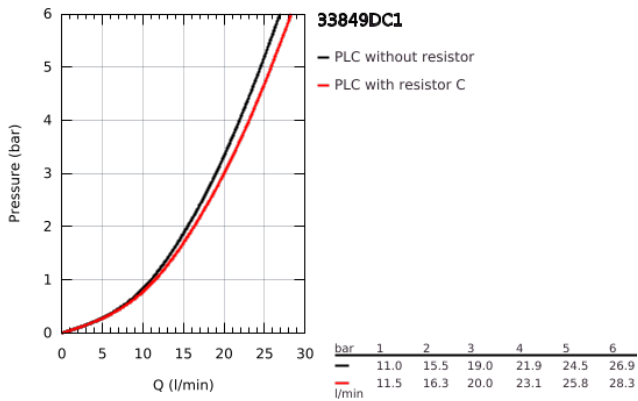

### 33 849 DC1 LINEARE SINGLE-LEVER BATH MIXER 1/2"

#### PRODUCT DESCRIPTION

- Colour: supersteel
- wall mounted
- GROHE SilkMove 35 mm ceramic cartridge
- with temperature limiter
- GROHE LongLife finish
- automatic diverter: bath/shower
- mousseur
- 1/2" shower outlet
- integrated non-return valve
- covered S-unions
- protected against backflow