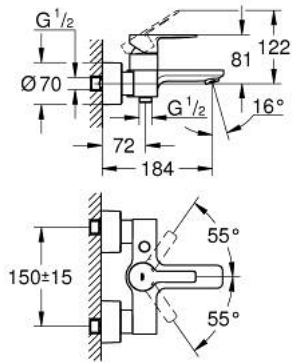

### 33 849 DC1 LINEARE SINGLE-LEVER BATH MIXER 1/2"

#### PRODUCT DESCRIPTION

- Colour: supersteel
- wall mounted
- GROHE SilkMove 35 mm ceramic cartridge
- with temperature limiter
- GROHE LongLife finish
- automatic diverter: bath/shower
- mousseur
- 1/2" shower outlet
- integrated non-return valve
- covered S-unions
- protected against backflow

## 33 849 DC1 LINEARE SINGLE-LEVER BATH MIXER 1/2"

### SPARE PARTS, September 2016 – now

- 1: Lever (Spare part-nr. 46987DC0)
- 2: Cartridge (Spare part-nr. 46374000)
- 3: Mousseur (Spare part-nr. 13952DC0)
- 4: Diverter knob (Spare part-nr. 64309DC0)
- 5: Diverter (Spare part-nr. 46947DC0)
- 6: Non-return valve (Spare part-nr. 08565000)
- 7: Screw connection 1/2" (Spare part-nr. 45044000)
- 8: S-union (Spare part-nr. 12693DC0)
- 9: Extension set 1/2", 30 mm (Spare part-nr. 46238000)\*
- 10: Special spanner (Spare part-nr. 19377000)\*
- 11: Socket Spanner (Spare part-nr. 19332000)\*