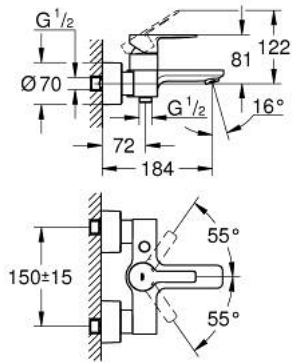

33 849 AL1 LINEARE SINGLE-LEVER BATH MIXER 1/2"

PRODUCT DESCRIPTION

- Colour: brushed hard graphite
- wall mounted
- GROHE SilkMove 35 mm ceramic cartridge
- with temperature limiter
- GROHE LongLife finish
- automatic diverter: bath/shower
- mousseur
- 1/2" shower outlet
- integrated non-return valve
- covered S-unions
- protected against backflow

33 849 AL1 LINEARE SINGLE-LEVER BATH MIXER 1/2"

SPARE PARTS, March 2019 – now

- 1: Lever (Spare part-nr. 46987AL0)
- 2: Cartridge (Spare part-nr. 46374000)
- 3: Mousseur (Spare part-nr. 13952AL0)
- 4: Diverter knob (Spare part-nr. 64309AL0)
- 5: Diverter (Spare part-nr. 46947AL0)
- 6: Non-return valve (Spare part-nr. 08565000)
- 7: Screw connection 1/2" (Spare part-nr. 45044000)
- 8: S-union (Spare part-nr. 12693AL0)
- 9: Extension set 1/2", 30 mm (Spare part-nr. 46238000)*
- 10: Special spanner (Spare part-nr. 19377000)*
- 11: Socket Spanner (Spare part-nr. 19332000)*