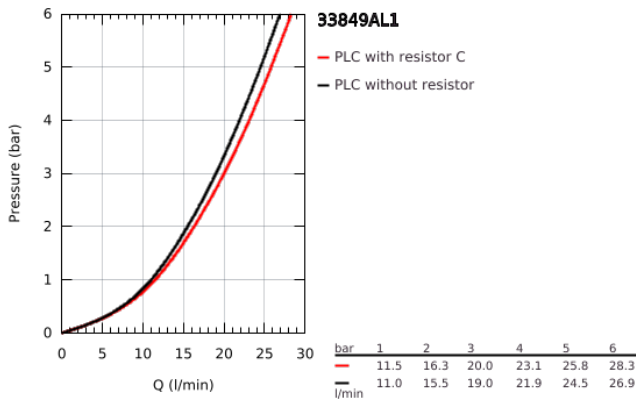

33 849 AL1 LINEARE SINGLE-LEVER BATH MIXER 1/2"

PRODUCT DESCRIPTION

- Colour: brushed hard graphite
- wall mounted
- GROHE SilkMove 35 mm ceramic cartridge
- with temperature limiter
- GROHE LongLife finish
- automatic diverter: bath/shower
- mousseur
- 1/2" shower outlet
- integrated non-return valve
- covered S-unions
- protected against backflow

33 849 AL1 LINEARE SINGLE-LEVER BATH MIXER 1/2"

SPARE PARTS, March 2019 – now

- 1: Lever (Spare part-nr. 46987AL0)
- 2: Cartridge (Spare part-nr. 46374000)
- 3: Mousseur (Spare part-nr. 13952AL0)
- 4: Diverter knob (Spare part-nr. 64309AL0)
- 5: Diverter (Spare part-nr. 46947AL0)
- 6: Non-return valve (Spare part-nr. 08565000)
- 7: Screw connection 1/2" (Spare part-nr. 45044000)
- 8: S-union (Spare part-nr. 12693AL0)
- 9: Extension set 1/2", 30 mm (Spare part-nr. 46238000)*
- 10: Special spanner (Spare part-nr. 19377000)*
- 11: Socket Spanner (Spare part-nr. 19332000)*