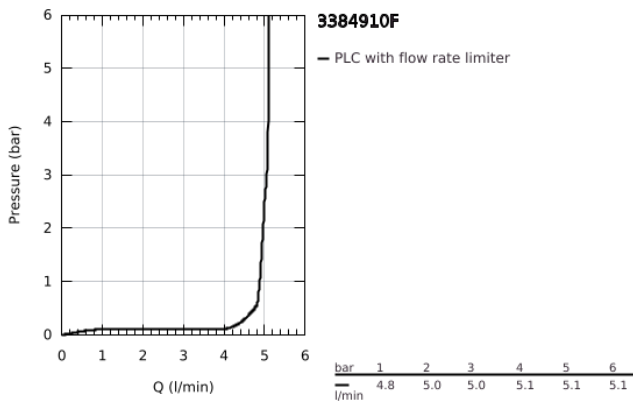

### 33 849 10F LINEARE SINGLE-LEVER BATH MIXER 1/2"

#### PRODUCT DESCRIPTION

- Colour: chrome
- wall mounted
- GROHE SilkMove 35 mm ceramic cartridge
- with temperature limiter
- GROHE LongLife finish
- automatic diverter: bath/shower
- mousseur
- 1/2" shower outlet
- integrated non-return valve
- covered S-unions
- protected against backflow

## 33 849 10F LINEARE SINGLE-LEVER BATH MIXER 1/2"