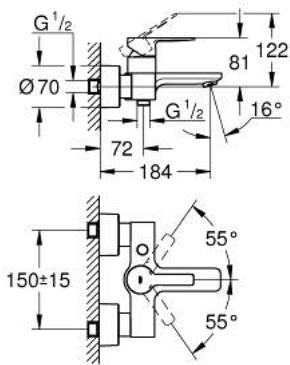

### 33 849 10F LINEARE SINGLE-LEVER BATH MIXER 1/2"

#### PRODUCT DESCRIPTION

- Colour: chrome
- wall mounted
- GROHE SilkMove 35 mm ceramic cartridge
- with temperature limiter
- GROHE LongLife finish
- automatic diverter: bath/shower
- mousseur
- 1/2" shower outlet
- integrated non-return valve
- covered S-unions
- protected against backflow

## 33 849 10F LINEARE SINGLE-LEVER BATH MIXER 1/2"

### SPARE PARTS, October 2018 – now

- 1: Lever (Spare part-nr. 46987000)
- 2: Cartridge (Spare part-nr. 46374000)
- 3: Mousseur (Spare part-nr. 48159000)
- 4: Diverter knob (Spare part-nr. 64309000)
- 5: Diverter (Spare part-nr. 46947000)
- 6: Non-return valve (Spare part-nr. 49086000)
- 7: Screw connection 1/2" (Spare part-nr. 45044000)
- 8: S-union (Spare part-nr. 12693000)
- 9: Extension set 1/2", 30 mm (Spare part-nr. 46238000)\*
- 10: Special spanner (Spare part-nr. 19377000)\*
- 11: Socket Spanner (Spare part-nr. 19332000)\*