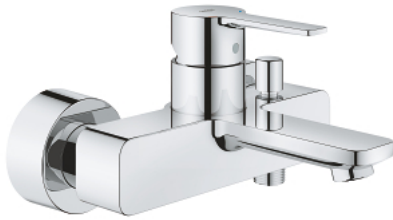

### 33 849 10F LINEARE SINGLE-LEVER BATH MIXER 1/2"

#### PRODUCT DESCRIPTION

- Colour: chrome
- wall mounted
- GROHE SilkMove 35 mm ceramic cartridge
- with temperature limiter
- GROHE LongLife finish
- automatic diverter: bath/shower
- mousseur
- 1/2" shower outlet
- integrated non-return valve
- covered S-unions
- protected against backflow

## 33 849 10F LINEARE SINGLE-LEVER BATH MIXER 1/2"

### SPARE PARTS, October 2018 – now

- 1: Lever (Spare part-nr. 46987000)
- 2: Cartridge (Spare part-nr. 46374000)
- 3: Mousseur (Spare part-nr. 48159000)
- 4: Diverter knob (Spare part-nr. 64309000)
- 5: Diverter (Spare part-nr. 46947000)
- 6: Non-return valve (Spare part-nr. 49086000)
- 7: Screw connection 1/2" (Spare part-nr. 45044000)
- 8: S-union (Spare part-nr. 12693000)
- 9: Extension set 1/2", 30 mm (Spare part-nr. 46238000)\*
- 10: Special spanner (Spare part-nr. 19377000)\*
- 11: Socket Spanner (Spare part-nr. 19332000)\*