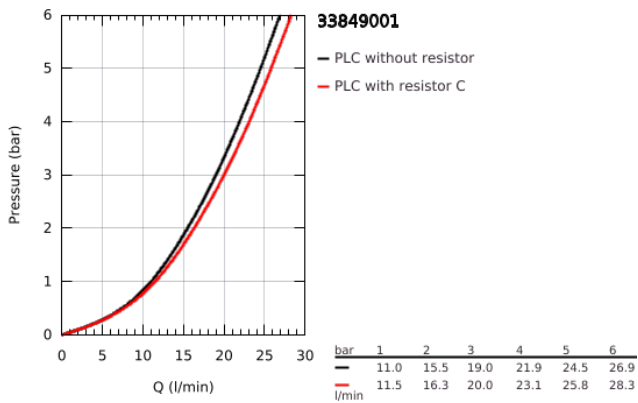

### 33 849 001 LINEARE SINGLE-LEVER BATH MIXER 1/2"

#### PRODUCT DESCRIPTION

- Colour: chrome
- wall mounted
- GROHE SilkMove 35 mm ceramic cartridge
- with temperature limiter
- GROHE LongLife finish
- automatic diverter: bath/shower
- mousseur
- 1/2" shower outlet
- integrated non-return valve
- covered S-unions
- protected against backflow