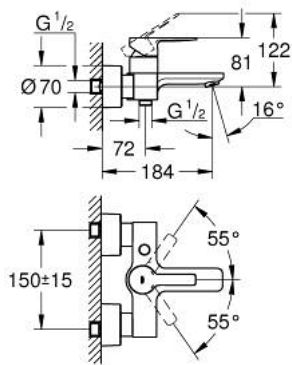

### 33 849 001 LINEARE SINGLE-LEVER BATH MIXER 1/2"

#### PRODUCT DESCRIPTION

- Colour: chrome
- wall mounted
- GROHE SilkMove 35 mm ceramic cartridge
- with temperature limiter
- GROHE LongLife finish
- automatic diverter: bath/shower
- mousseur
- 1/2" shower outlet
- integrated non-return valve
- covered S-unions
- protected against backflow

## 33 849 001 LINEARE SINGLE-LEVER BATH MIXER 1/2"

### SPARE PARTS, July 2016 – now

- 1: Lever (Spare part-nr. 46987000)
- 2: Cartridge (Spare part-nr. 46374000)
- 3: Mousseur (Spare part-nr. 13952000)
- 4: Diverter knob (Spare part-nr. 64309000)
- 5: Diverter (Spare part-nr. 46947000)
- 6: Non-return valve (Spare part-nr. 08565000)
- 7: Screw connection 1/2" (Spare part-nr. 45044000)
- 8: S-union (Spare part-nr. 12693000)
- 9: Extension set 1/2", 30 mm (Spare part-nr. 46238000)\*
- 10: Special spanner (Spare part-nr. 19377000)\*
- 11: Socket Spanner (Spare part-nr. 19332000)\*