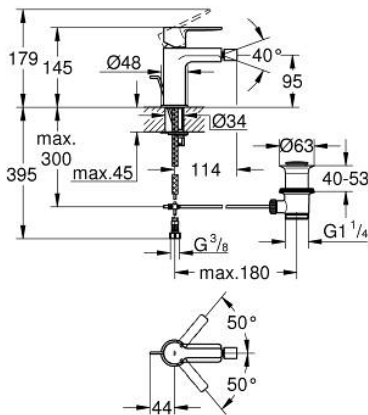

33 848 GN1 **LINEARE SINGLE-LEVER BIDET MIXER 1/2"**  
**S-SIZE**

**PRODUCT DESCRIPTION**

- Colour: brushed cool sunrise
- GROHE SilkMove 28 mm ceramic cartridge
- with temperature limiter
- GROHE LongLife finish
- GROHE EcoJoy - less water, perfect flow
- maximum flow rate (at 3 bar): 5 l/min
- GROHE FastFixation Plus installation system
- ball-joint mousseur
- pop-up waste set 1 1/4"
- flexible connection hoses

## 33 848 GN1 LINEARE SINGLE-LEVER BIDET MIXER 1/2" S-SIZE

### SPARE PARTS, November 2024 – now

- 1: lever (Spare part-nr. 46980GN0)
- 2: Cap (Spare part-nr. 46581GN0)
- 3: Fitting ring (Spare part-nr. 07419000)
- 4: Cartridge (Spare part-nr. 46580000)
- 5: Mousseur (Spare part-nr. 13998000)
- 6: Pop-up rod (Spare part-nr. 46739GN0)
- 7: Shank mounting kit (Spare part-nr. 46645000)
- 8: Waste set 1 1/4" (Spare part-nr. 28910GN0)
- 8.1: Plug (Spare part-nr. 07182GN0)
- 8.2: Eccentric rod (Spare part-nr. 07052000)
- 9: Mounting wrench (Spare part-nr. 19017000)\*
- 10: Eccentric rod (Spare part-nr. 07341000)\*