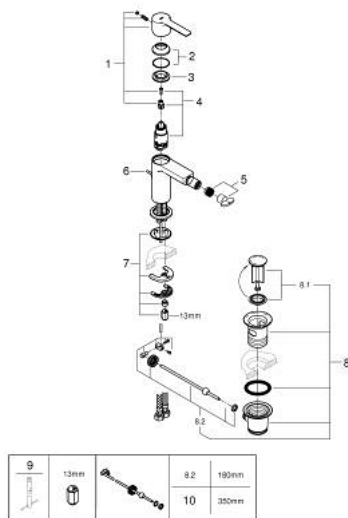

33 848 GN1 **LINEARE SINGLE-LEVER BIDET MIXER 1/2"**  
**S-SIZE**

**PRODUCT DESCRIPTION**

- Colour: brushed cool sunrise
- GROHE SilkMove 28 mm ceramic cartridge
- with temperature limiter
- GROHE LongLife finish
- GROHE EcoJoy - less water, perfect flow
- maximum flow rate (at 3 bar): 5 l/min
- GROHE FastFixation Plus installation system
- ball-joint mousseur
- pop-up waste set 1 1/4"
- flexible connection hoses

## 33 848 GN1 LINEARE SINGLE-LEVER BIDET MIXER 1/2" S-SIZE

### SPARE PARTS, November 2024 – now

- 1: lever (Spare part-nr. 46980GN0)
- 2: Cap (Spare part-nr. 46581GN0)
- 3: Fitting ring (Spare part-nr. 07419000)
- 4: Cartridge (Spare part-nr. 46580000)
- 5: Mousseur (Spare part-nr. 13998000)
- 6: Pop-up rod (Spare part-nr. 46739GN0)
- 7: Shank mounting kit (Spare part-nr. 46645000)
- 8: Waste set 1 1/4" (Spare part-nr. 28910GN0)
- 8.1: Plug (Spare part-nr. 07182GN0)
- 8.2: Eccentric rod (Spare part-nr. 07052000)
- 9: Mounting wrench (Spare part-nr. 19017000)\*
- 10: Eccentric rod (Spare part-nr. 07341000)\*