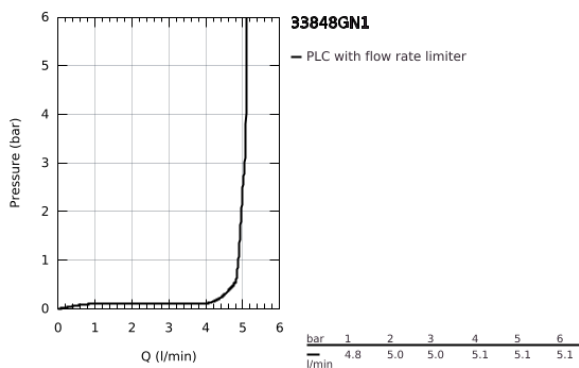

33 848 GN1 **LINEARE SINGLE-LEVER BIDET MIXER 1/2"**  
**S-SIZE**

**PRODUCT DESCRIPTION**

- Colour: brushed cool sunrise
- GROHE SilkMove 28 mm ceramic cartridge
- with temperature limiter
- GROHE LongLife finish
- GROHE EcoJoy - less water, perfect flow
- maximum flow rate (at 3 bar): 5 l/min
- GROHE FastFixation Plus installation system
- ball-joint mousseur
- pop-up waste set 1 1/4"
- flexible connection hoses

## 33 848 GN1 LINEARE SINGLE-LEVER BIDET MIXER 1/2" S-SIZE