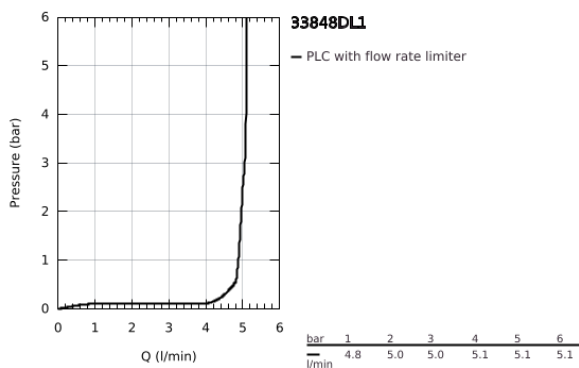

33 848 DL1 LINEARE SINGLE-LEVER BIDET MIXER 1/2" S-SIZE

PRODUCT DESCRIPTION

- Colour: brushed warm sunset
- GROHE SilkMove 28 mm ceramic cartridge
- with temperature limiter
- GROHE LongLife finish
- GROHE EcoJoy - less water, perfect flow
- maximum flow rate (at 3 bar): 5 l/min
- GROHE FastFixation Plus installation system
- ball-joint mousseur
- pop-up waste set 1 1/4"
- flexible connection hoses

33 848 DL1 **LINEARE SINGLE-LEVER BIDET MIXER 1/2"**
S-SIZE

SPARE PARTS, November 2024 – now

- 1: lever (Spare part-nr. 46980DL0)
- 2: Cap (Spare part-nr. 46581DL0)
- 3: Fitting ring (Spare part-nr. 07419000)
- 4: Cartridge (Spare part-nr. 46580000)
- 5: Mousseur (Spare part-nr. 13998000)
- 6: lift rod (Spare part-nr. 46739DL0)
- 7: Shank mounting kit (Spare part-nr. 46645000)
- 8: Waste set 1 1/4" (Spare part-nr. 28910DL0)
- 8.1: Plug (Spare part-nr. 07182DL0)
- 8.2: Eccentric rod (Spare part-nr. 07052000)
- 9: Mounting wrench (Spare part-nr. 19017000)*
- 10: Eccentric rod (Spare part-nr. 07341000)*