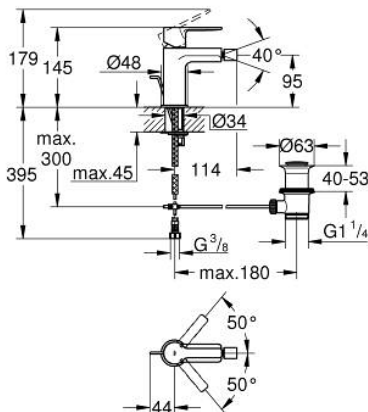

33 848 DL1 LINEARE SINGLE-LEVER BIDET MIXER 1/2" S-SIZE

PRODUCT DESCRIPTION

- Colour: brushed warm sunset
- GROHE SilkMove 28 mm ceramic cartridge
- with temperature limiter
- GROHE LongLife finish
- GROHE EcoJoy - less water, perfect flow
- maximum flow rate (at 3 bar): 5 l/min
- GROHE FastFixation Plus installation system
- ball-joint mousseur
- pop-up waste set 1 1/4"
- flexible connection hoses

33 848 DL1 **LINEARE SINGLE-LEVER BIDET MIXER 1/2"**
S-SIZE

SPARE PARTS, November 2024 – now

- 1: lever (Spare part-nr. 46980DL0)
- 2: Cap (Spare part-nr. 46581DL0)
- 3: Fitting ring (Spare part-nr. 07419000)
- 4: Cartridge (Spare part-nr. 46580000)
- 5: Mousseur (Spare part-nr. 13998000)
- 6: lift rod (Spare part-nr. 46739DL0)
- 7: Shank mounting kit (Spare part-nr. 46645000)
- 8: Waste set 1 1/4" (Spare part-nr. 28910DL0)
- 8.1: Plug (Spare part-nr. 07182DL0)
- 8.2: Eccentric rod (Spare part-nr. 07052000)
- 9: Mounting wrench (Spare part-nr. 19017000)*
- 10: Eccentric rod (Spare part-nr. 07341000)*