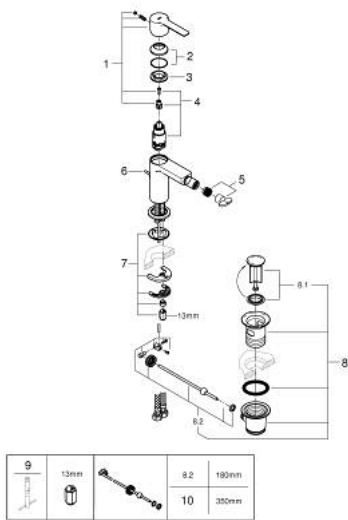

33 848 DL1 LINEARE SINGLE-LEVER BIDET MIXER 1/2" S-SIZE

PRODUCT DESCRIPTION

- Colour: brushed warm sunset
- GROHE SilkMove 28 mm ceramic cartridge
- with temperature limiter
- GROHE LongLife finish
- GROHE EcoJoy - less water, perfect flow
- maximum flow rate (at 3 bar): 5 l/min
- GROHE FastFixation Plus installation system
- ball-joint mousseur
- pop-up waste set 1 1/4"
- flexible connection hoses

33 848 DL1 **LINEARE SINGLE-LEVER BIDET MIXER 1/2"**
S-SIZE

SPARE PARTS, November 2024 – now

- 1: lever (Spare part-nr. 46980DL0)
- 2: Cap (Spare part-nr. 46581DL0)
- 3: Fitting ring (Spare part-nr. 07419000)
- 4: Cartridge (Spare part-nr. 46580000)
- 5: Mousseur (Spare part-nr. 13998000)
- 6: lift rod (Spare part-nr. 46739DL0)
- 7: Shank mounting kit (Spare part-nr. 46645000)
- 8: Waste set 1 1/4" (Spare part-nr. 28910DL0)
- 8.1: Plug (Spare part-nr. 07182DL0)
- 8.2: Eccentric rod (Spare part-nr. 07052000)
- 9: Mounting wrench (Spare part-nr. 19017000)*
- 10: Eccentric rod (Spare part-nr. 07341000)*